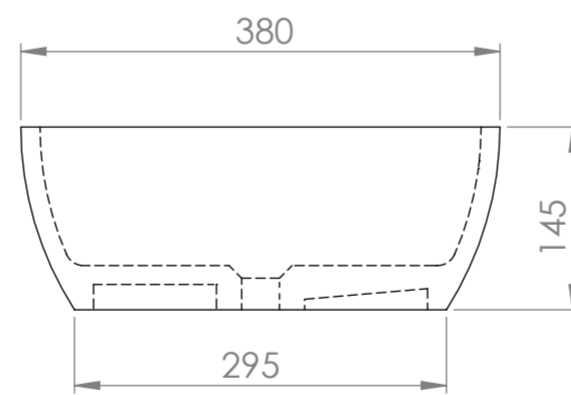

Top View

Side View - Section View

Front View - Section View

**LUSO**

Product Name	Picasso
Material	Stone Resin
Product Size (mm)	580 x 380 x 145

*All dimensions provided in millimeters.*