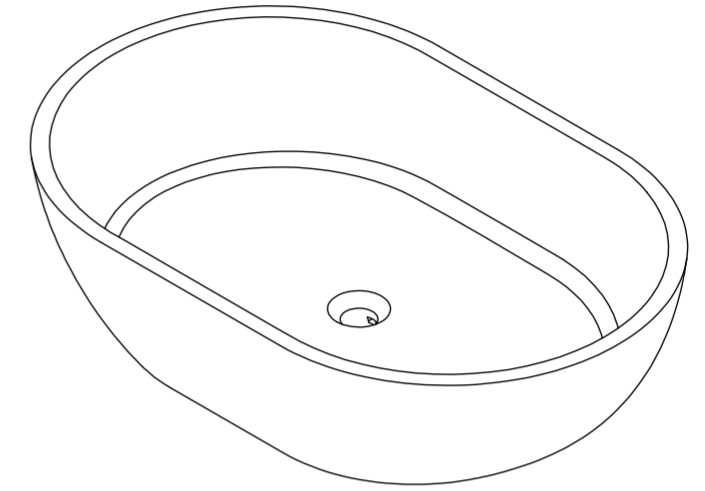

Top View

Side View - Section View

Front View - Section View

**LUSO**

Product Name	Picasso
Material	Stone Resin
Product Size (mm)	580 x 380 x 145

*All dimensions provided in millimeters.*