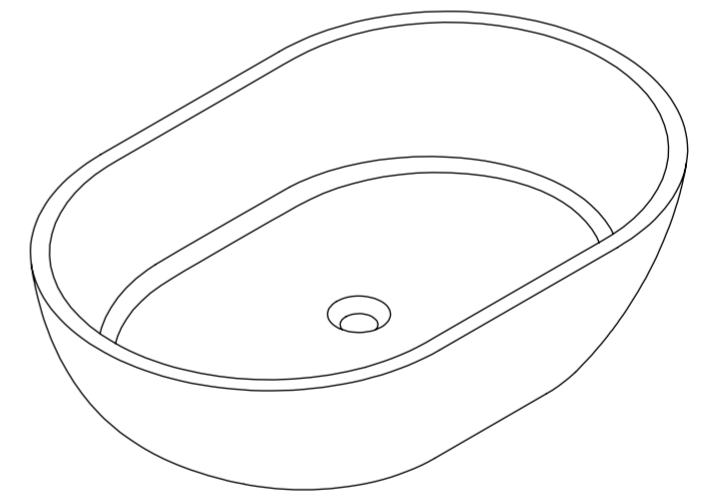

Top View

Side View - Section View

Front View - Section View

**LUSO**

Product Name	Picasso
Material	Stone Resin
Product Size (mm)	580 x 380 x 145

*All dimensions provided in millimeters.*