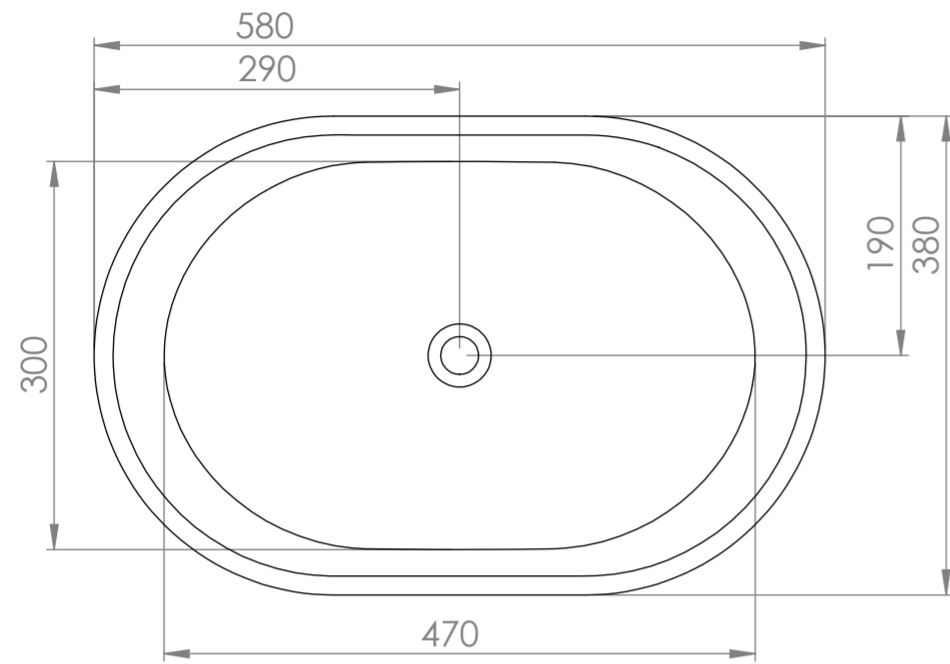

Top View

Side View - Section View

Front View - Section View

**LUSO**

Product Name	Picasso
Material	Stone Resin
Product Size (mm)	580 x 380 x 145

*All dimensions provided in millimeters.*