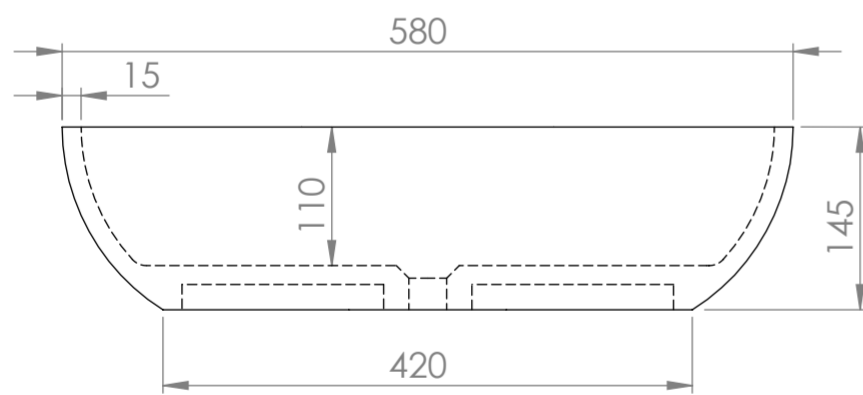

Top View

Side View - Section View

Front View - Section View

**LUSO**

Product Name	Picasso
Material	Stone Resin
Product Size (mm)	580 x 380 x 145

*All dimensions provided in millimeters.*