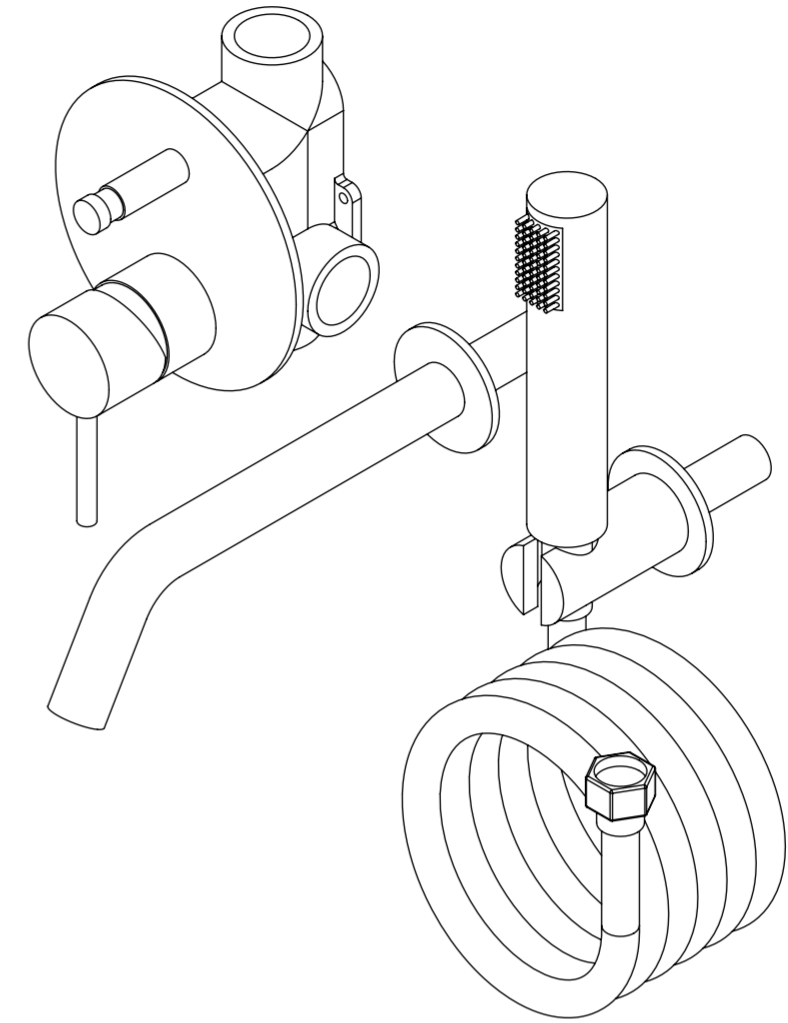

Back View

Front View

Side View

**LUSO**

Product Name

Luxe Series

Product Type

WM Bath & Shower Mixer

All dimensions provided in millimeters.