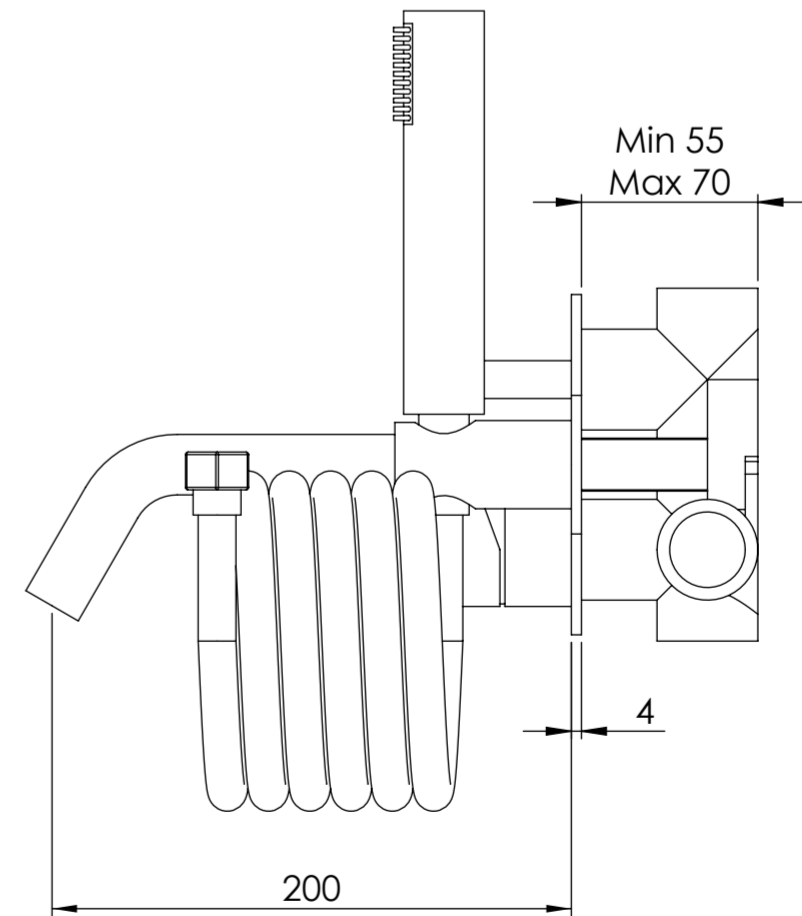

Back View

Front View

Side View

**LUSO**

Product Name

Luxe Series

Product Type

WM Bath & Shower Mixer

All dimensions provided in millimeters.