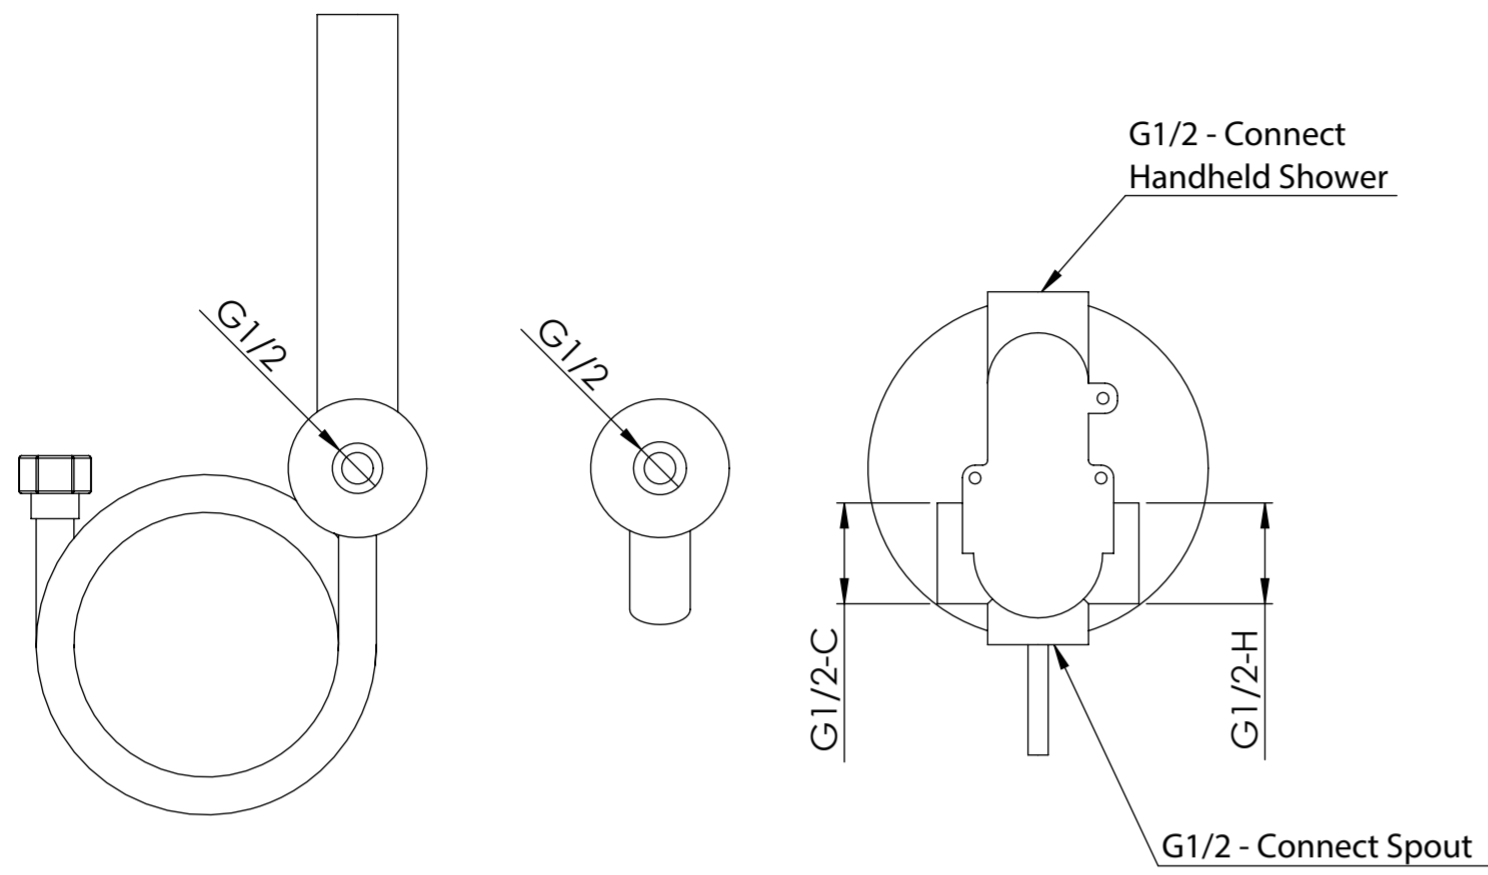

Back View

Front View

Side View

**LUSO**

Product Name

Luxe Series

Product Type

WM Bath & Shower Mixer

All dimensions provided in millimeters.