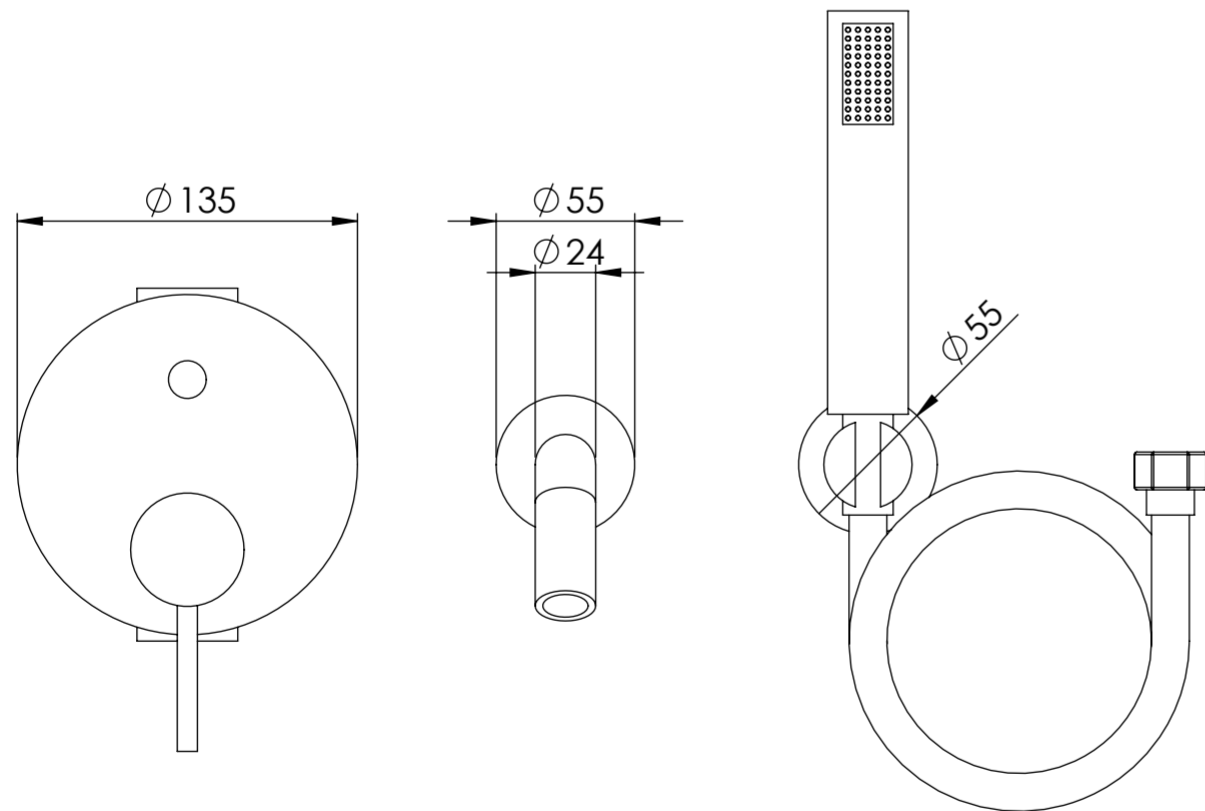

Back View

Front View

Side View

**LUSO**

Product Name

Luxe Series

Product Type

WM Bath & Shower Mixer

All dimensions provided in millimeters.