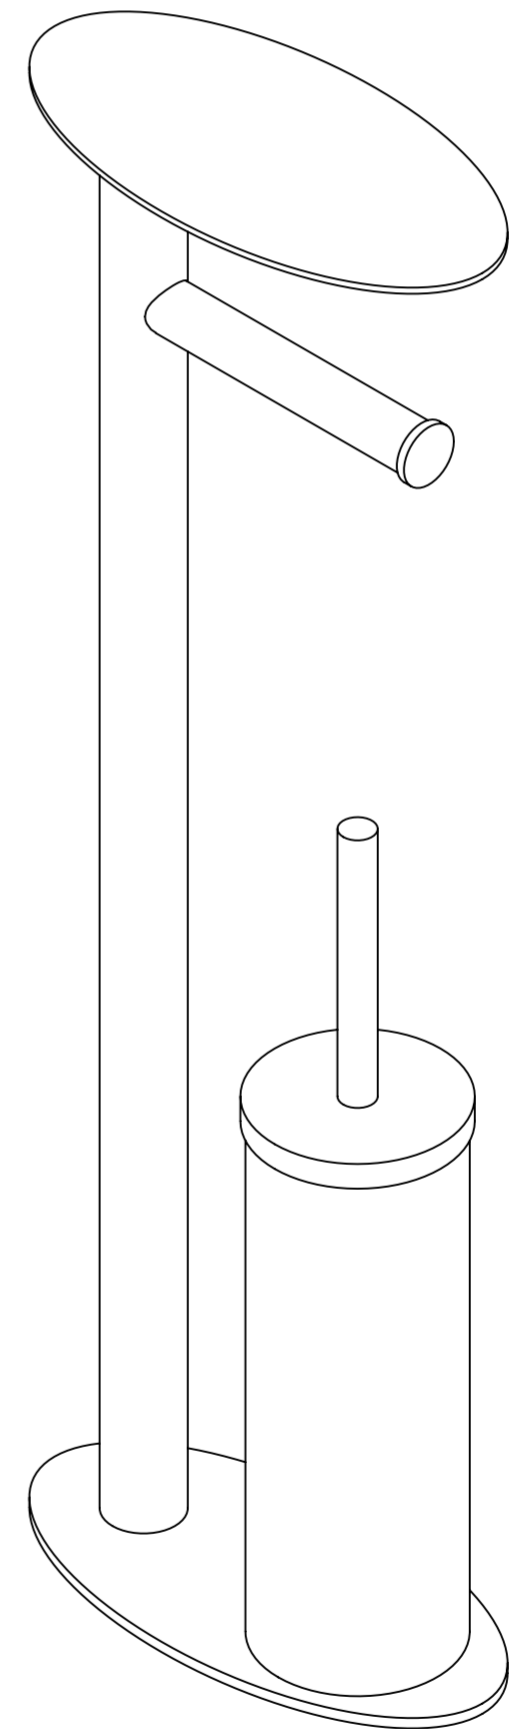

Top View

Front View

**LUSO**

Product Name

Porta Floorstanding Toilet Brush and Roll Holder

Size, mm

240 x 700 x 120

All dimensions provided in millimeters.