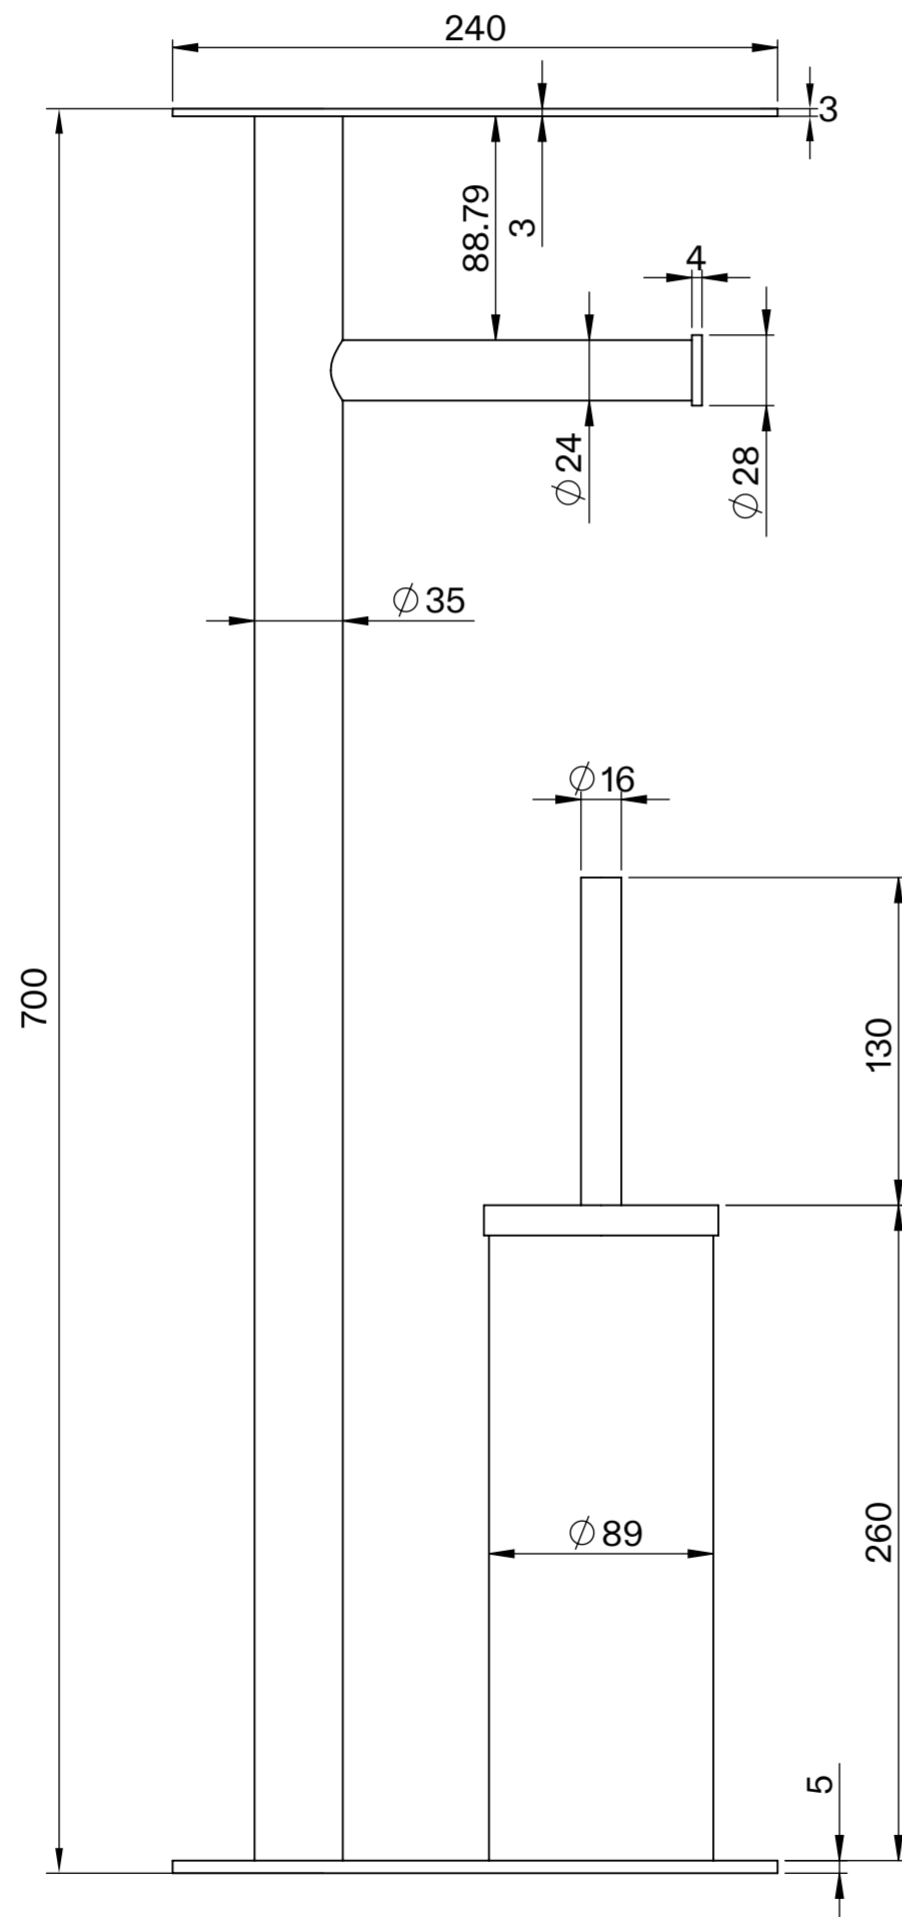

Top View

Front View

**LUSO**

Product Name

Porta Floorstanding Toilet Brush and Roll Holder

Size, mm

240 x 700 x 120

All dimensions provided in millimeters.