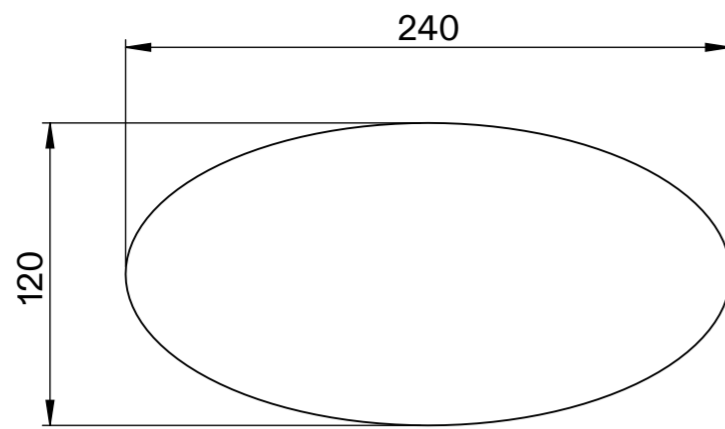

Top View

Front View

**LUSO**

Product Name

Porta Floorstanding Toilet Brush and Roll Holder

Size, mm

240 x 700 x 120

All dimensions provided in millimeters.