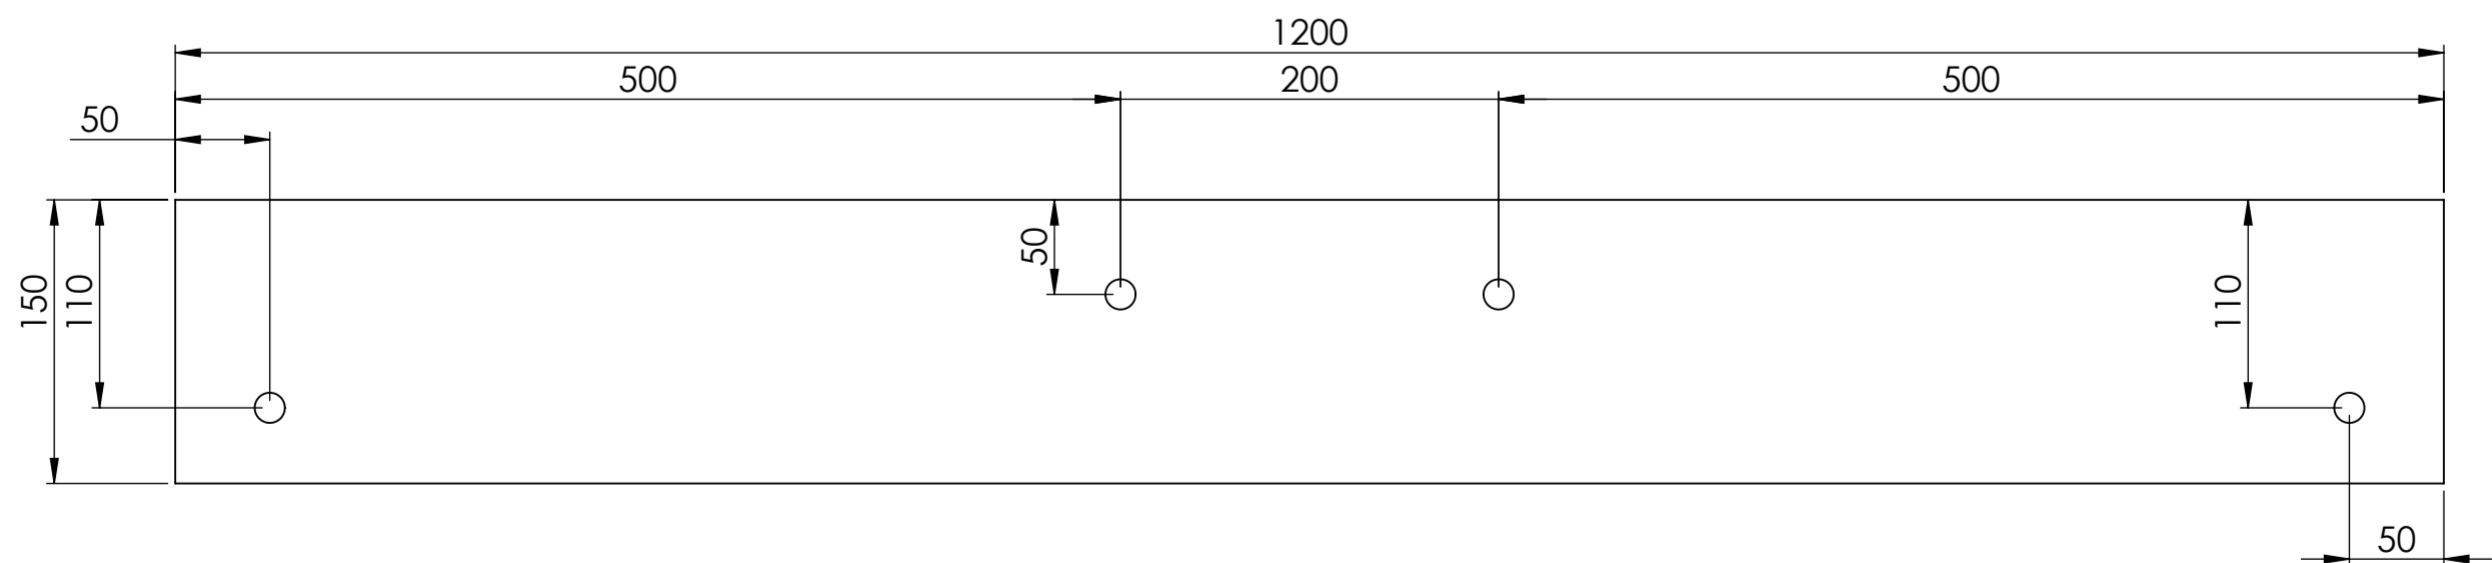

Top View

Front View

Back View

LUSSO

Product Name	Cortini Wall Hung Double Stone Basin
Weight, kg	25
Material	Stone Resin
Size, mm	1200 x 350 x 150 mm

All dimensions provided in millimeters.