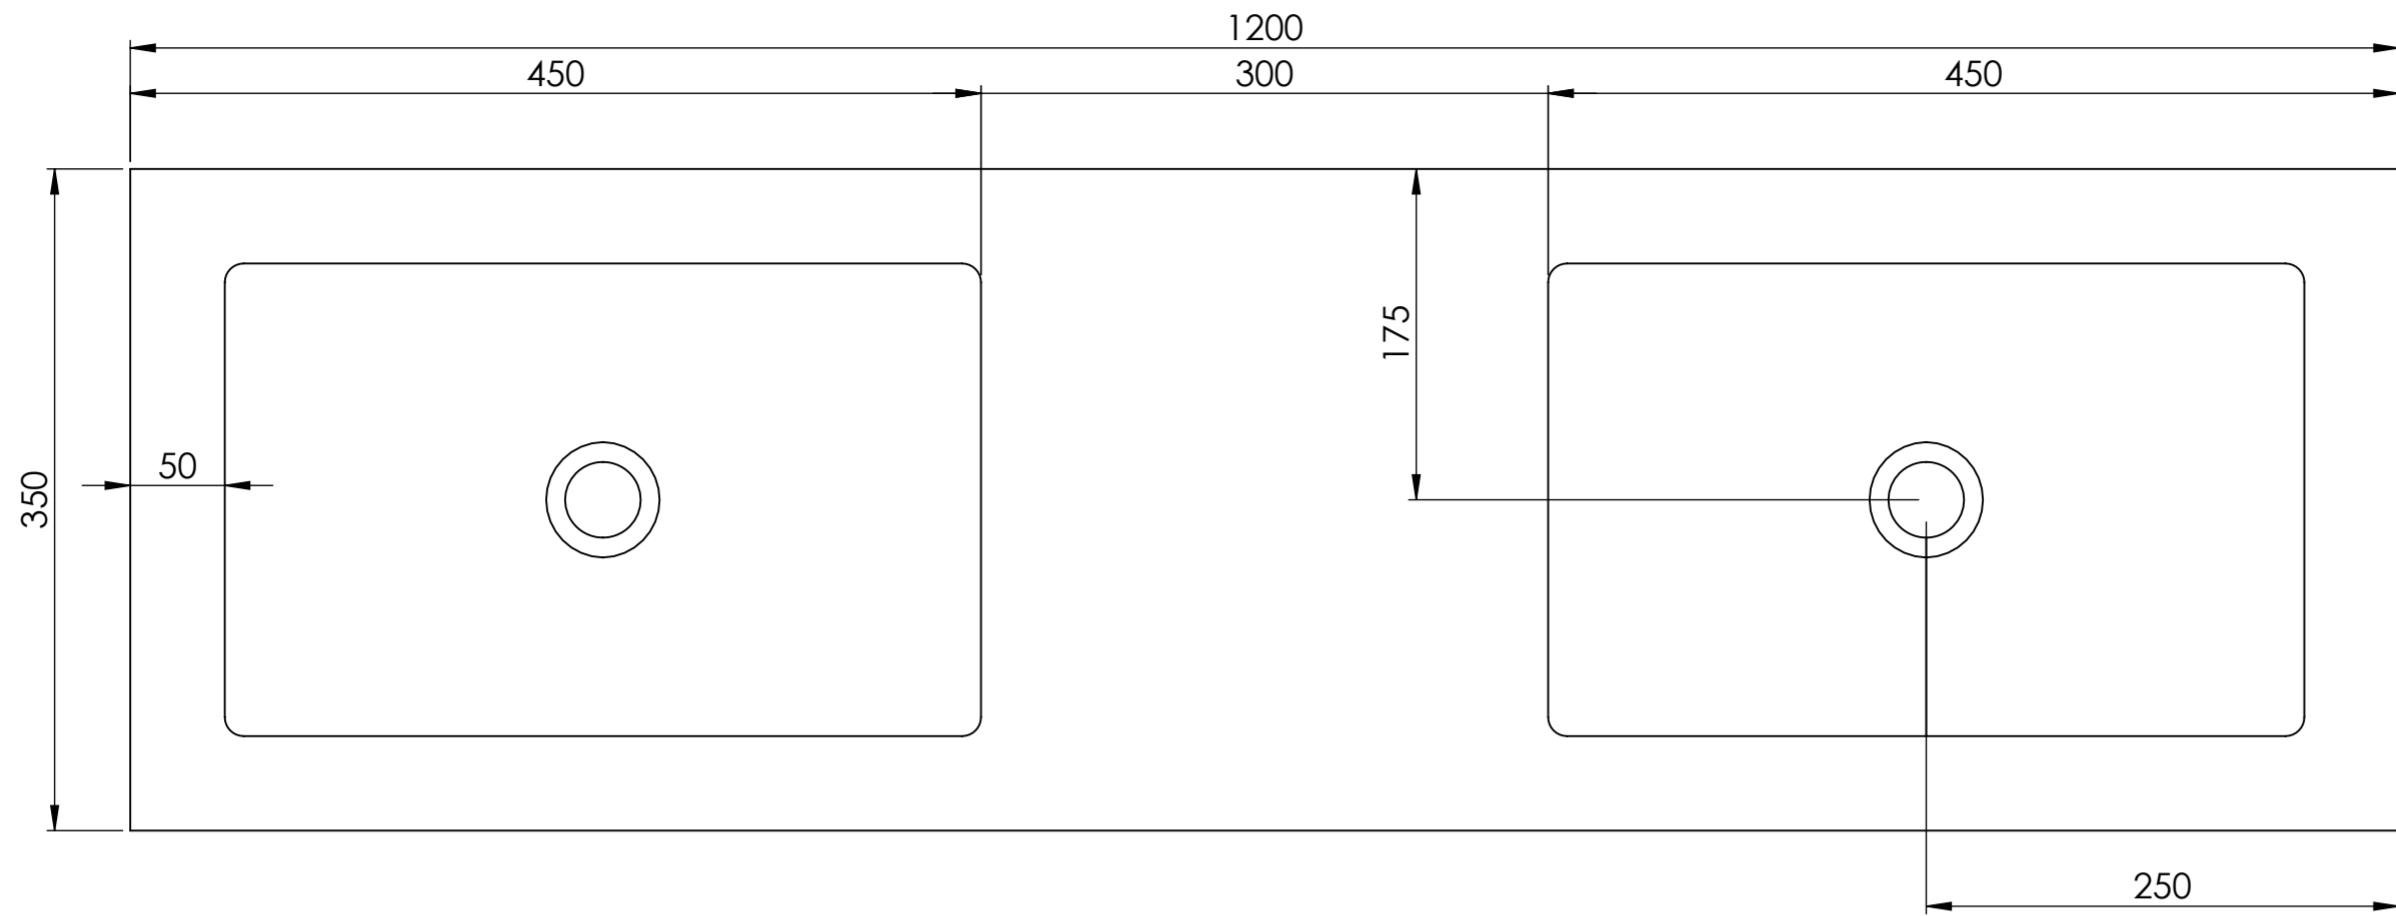

Top View

Front View

Back View

LUSSO

Product Name	Cortini Wall Hung Double Stone Basin
Weight, kg	25
Material	Stone Resin
Size, mm	1200 x 350 x 150 mm

All dimensions provided in millimeters.