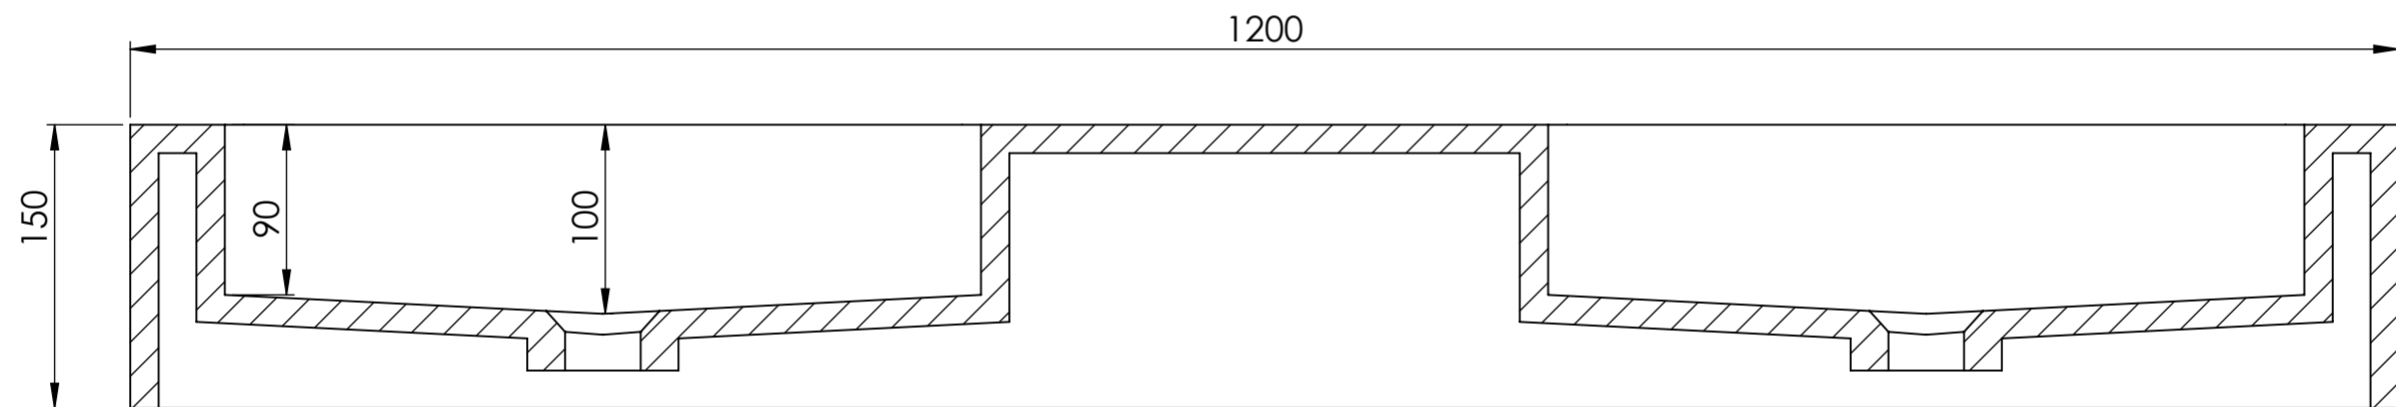

Top View

Front View

Back View

LUSSO

Product Name	Cortini Wall Hung Double Stone Basin
Weight, kg	25
Material	Stone Resin
Size, mm	1200 x 350 x 150 mm

All dimensions provided in millimeters.