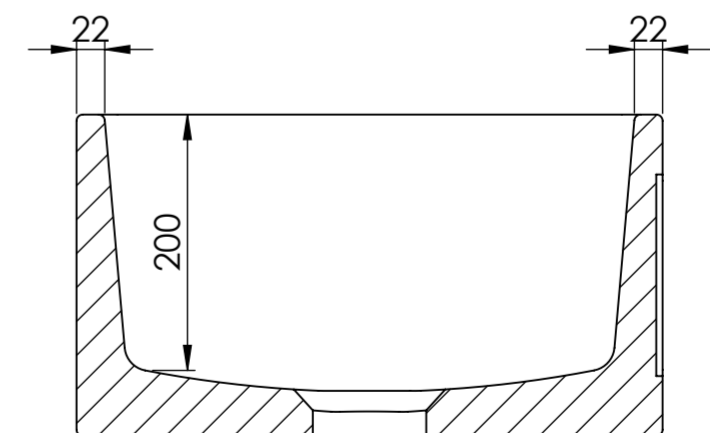

Front View

Top View

Front View - Section View

Side View - Section View

**LUSO**

Product Name	Grantley 600mm
Material	Ceramic
Size, mm	600 x 465 x 255

All dimensions provided in millimeters.