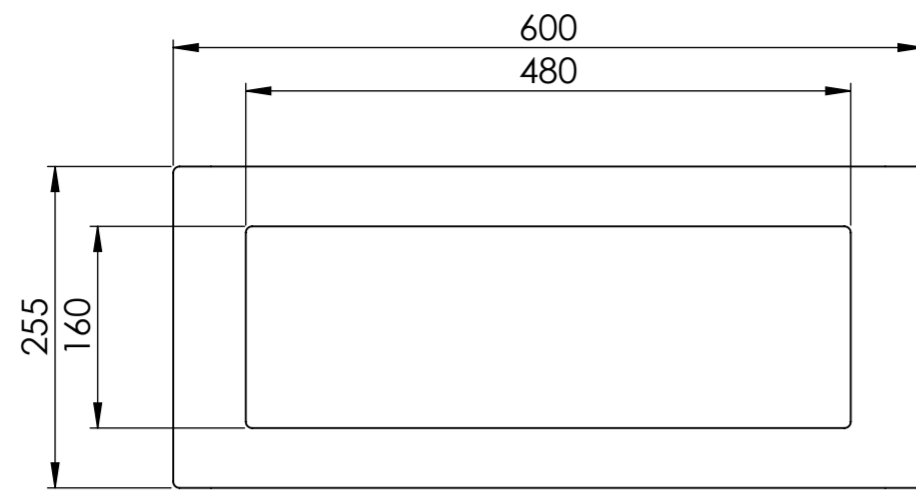

Front View

Top View

Front View - Section View

Side View - Section View

**LUSO**

Product Name	Grantley 600mm
Material	Ceramic
Size, mm	600 x 465 x 255

All dimensions provided in millimeters.