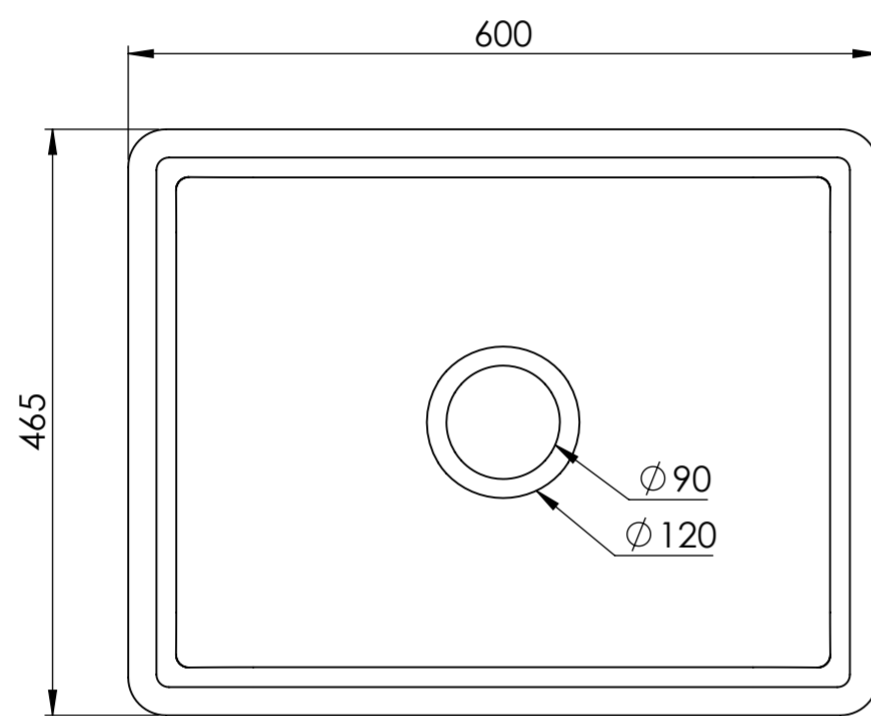

Front View

Top View

Front View - Section View

Side View - Section View

**LUSO**

Product Name	Grantley 600mm
Material	Ceramic
Size, mm	600 x 465 x 255

All dimensions provided in millimeters.