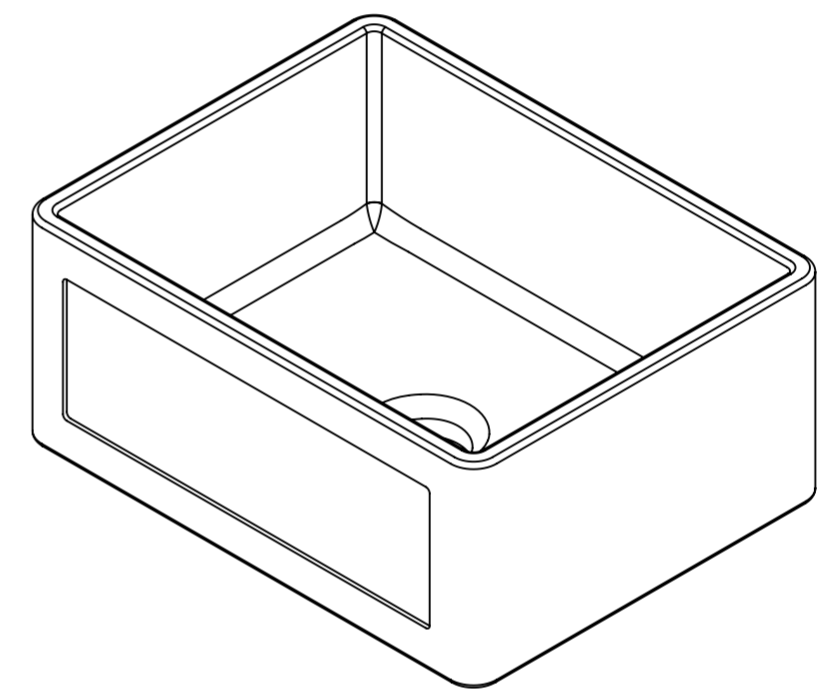

Front View

Top View

Front View - Section View

Side View - Section View

**LUSO**

Product Name	Grantley 600mm
Material	Ceramic
Size, mm	600 x 465 x 255

All dimensions provided in millimeters.