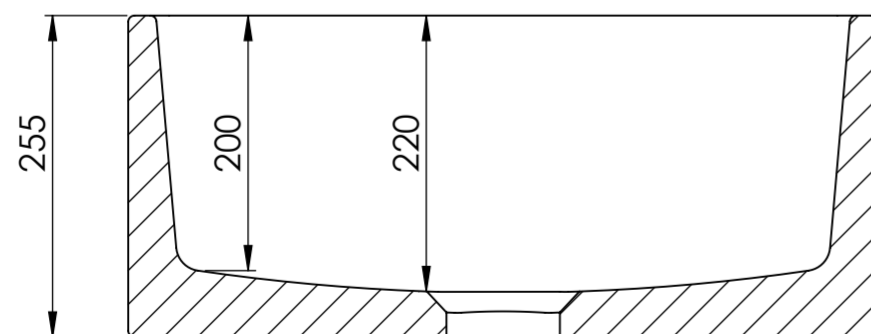

Front View

Top View

Front View - Section View

Side View - Section View

**LUSO**

Product Name	Grantley 600mm
Material	Ceramic
Size, mm	600 x 465 x 255

All dimensions provided in millimeters.