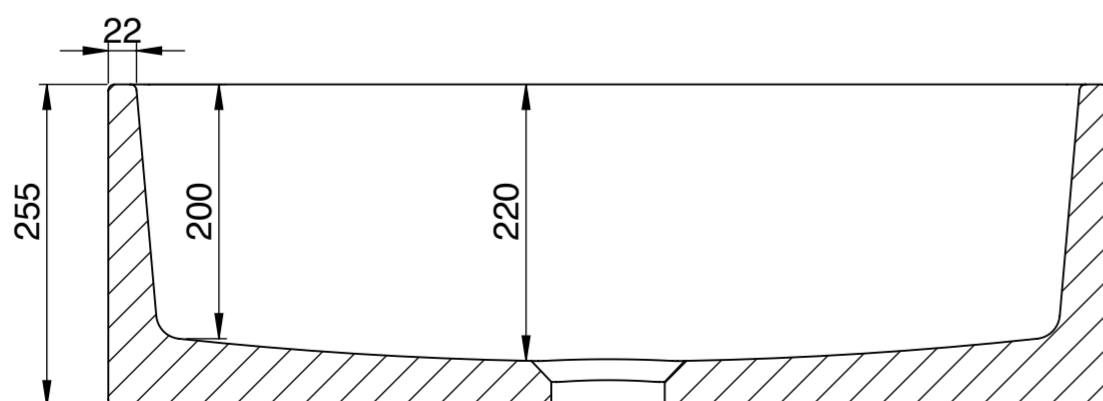

Front View

Top View

Front View - Section View

Side View - Section View

LUSO

| | |
|--------------|-----------------|
| Product Name | Windsor 800mm |
| Material | Ceramic |
| Size, mm | 800 x 465 x 255 |

All dimensions provided in millimeters.