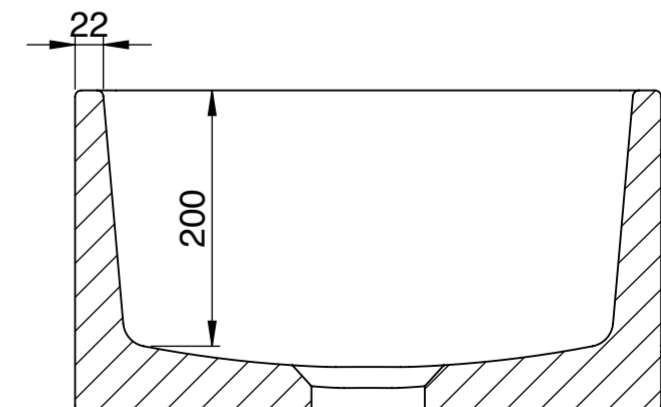

Front View

Top View

Front View - Section View

Side View - Section View

LUSO

| | |
|--------------|-----------------|
| Product Name | Windsor 800mm |
| Material | Ceramic |
| Size, mm | 800 x 465 x 255 |

All dimensions provided in millimeters.