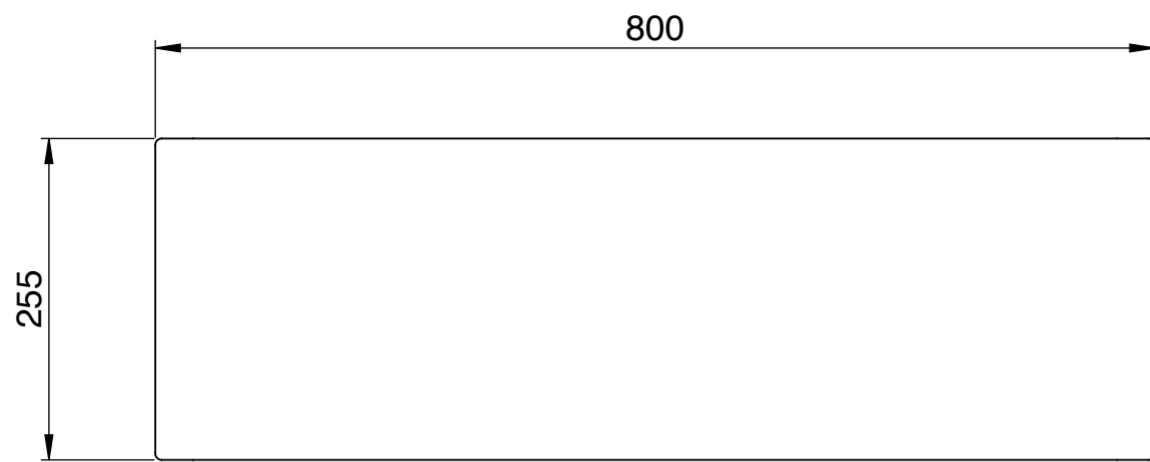

Front View

Top View

Front View - Section View

Side View - Section View

LUSO

| | |
|--------------|-----------------|
| Product Name | Windsor 800mm |
| Material | Ceramic |
| Size, mm | 800 x 465 x 255 |

All dimensions provided in millimeters.