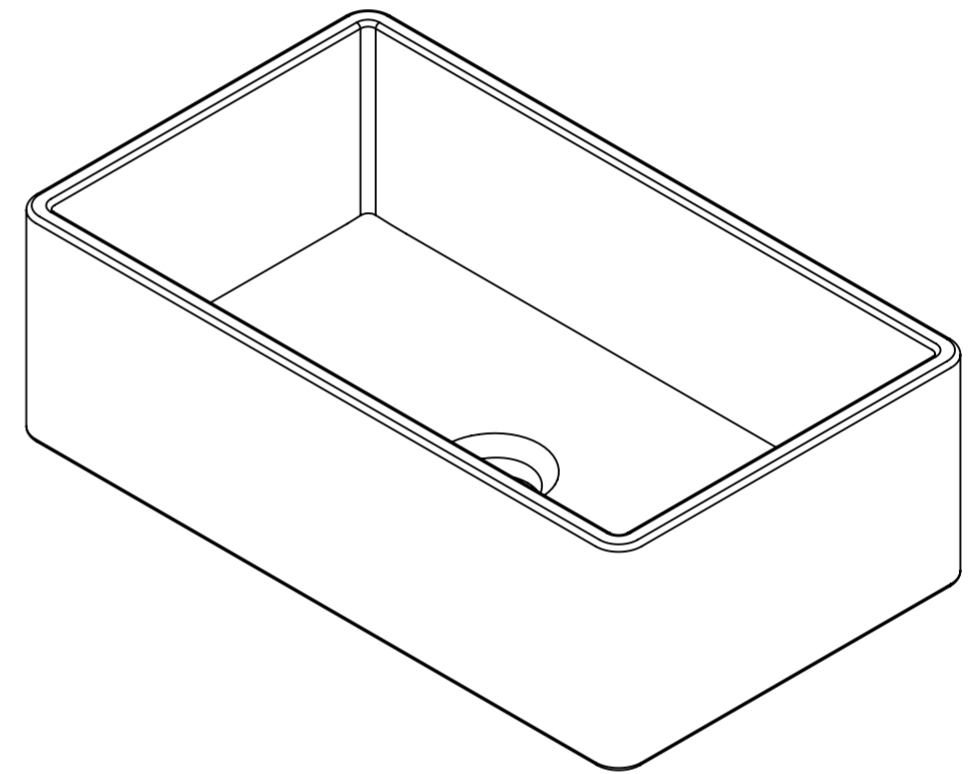

Front View

Top View

Front View - Section View

Side View - Section View

LUSO

| | |
|--------------|-----------------|
| Product Name | Windsor 800mm |
| Material | Ceramic |
| Size, mm | 800 x 465 x 255 |

All dimensions provided in millimeters.