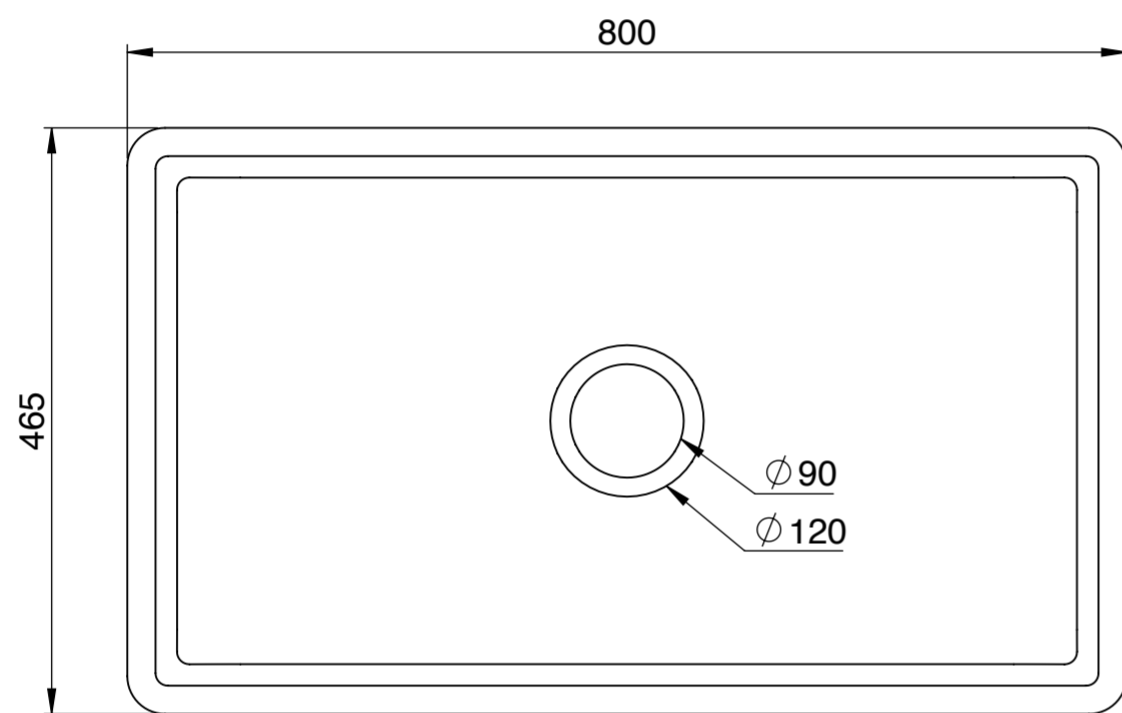

Front View

Top View

Front View - Section View

Side View - Section View

LUSO

| | |
|--------------|-----------------|
| Product Name | Windsor 800mm |
| Material | Ceramic |
| Size, mm | 800 x 465 x 255 |

All dimensions provided in millimeters.