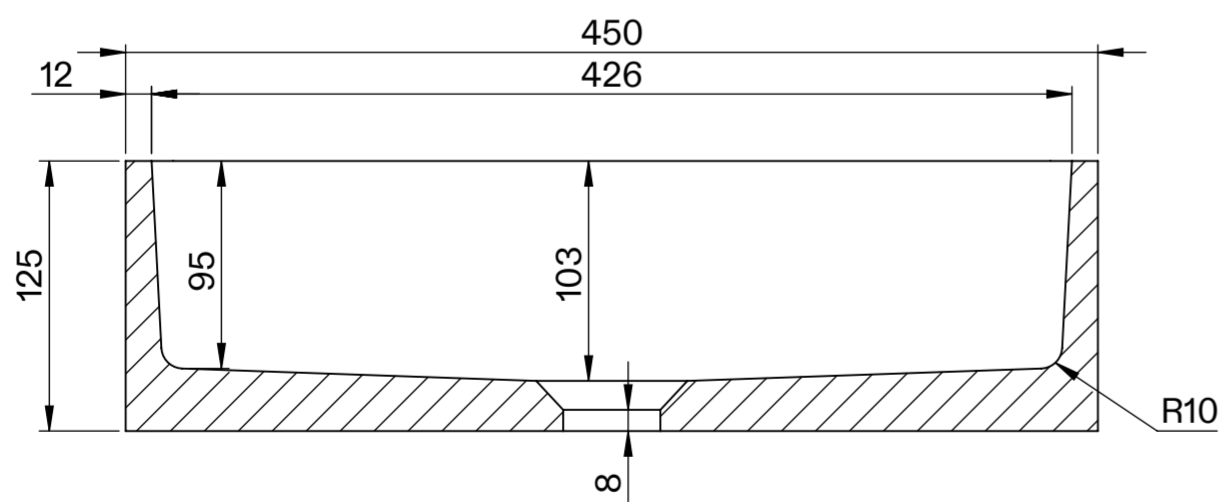

Top View

Front View - Section View

**LUSO**

Product Name	Norland
Material	Concrete
Product Size, mm	450 x 350 x 125

All dimensions provided in millimeters.