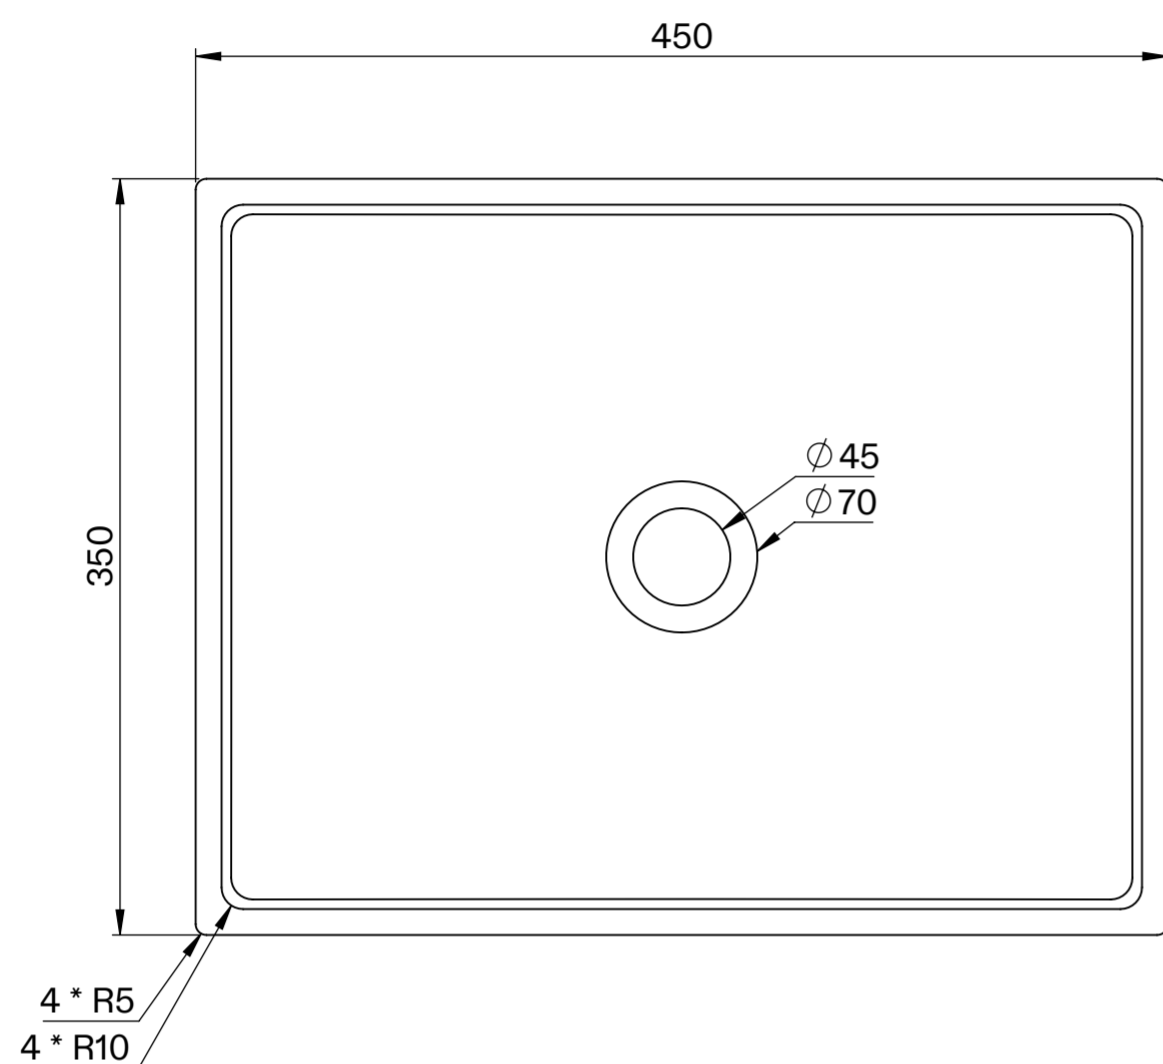

Top View

Front View - Section View

**LUSO**

Product Name	Norland
Material	Concrete
Product Size, mm	450 x 350 x 125

All dimensions provided in millimeters.