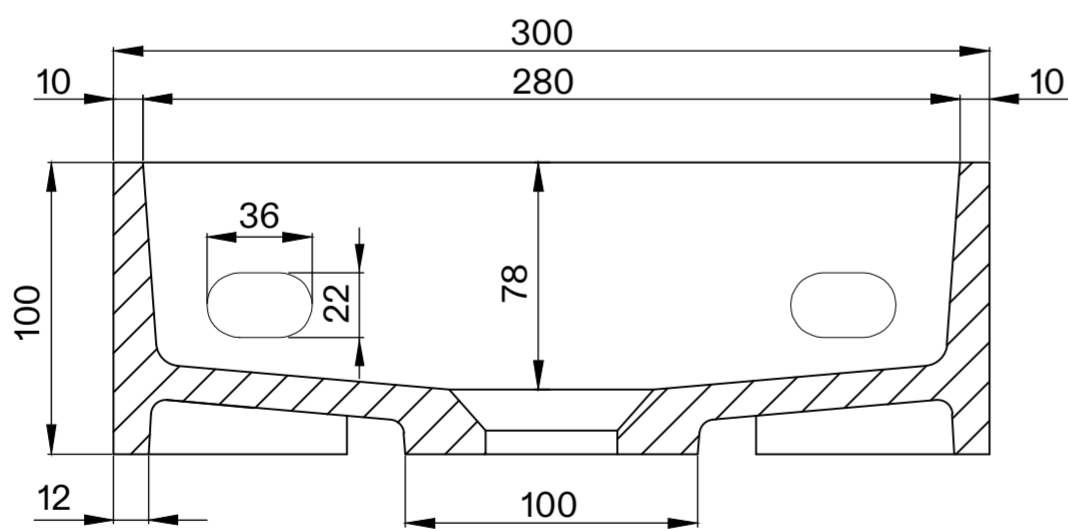

Top View

Front View - Section View

Side View - Section View

LUSO

Product Name	Vasel
Material	Concrete
Product Size, mm	300 x 250 x 100

All dimensions provided in millimeters.