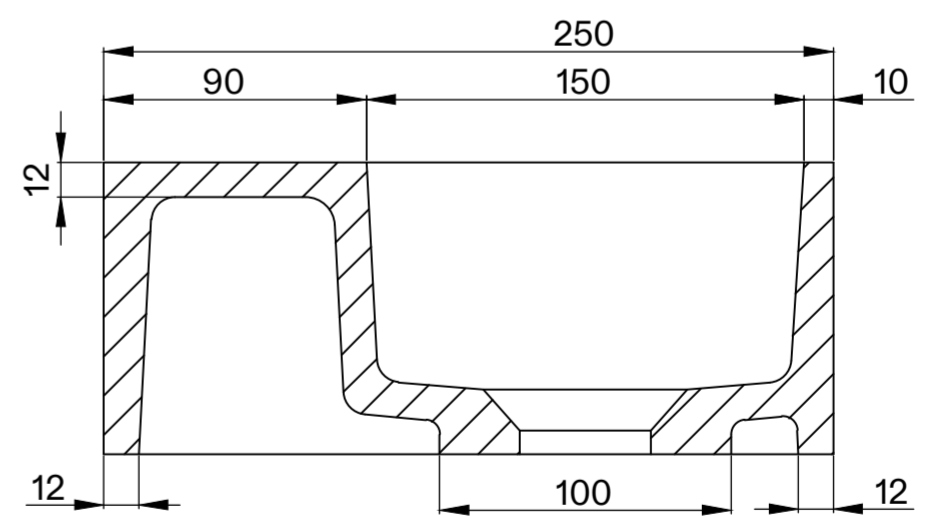

Top View

Front View - Section View

Side View - Section View

LUSO

Product Name	Vasel
Material	Concrete
Product Size, mm	300 x 250 x 100

All dimensions provided in millimeters.