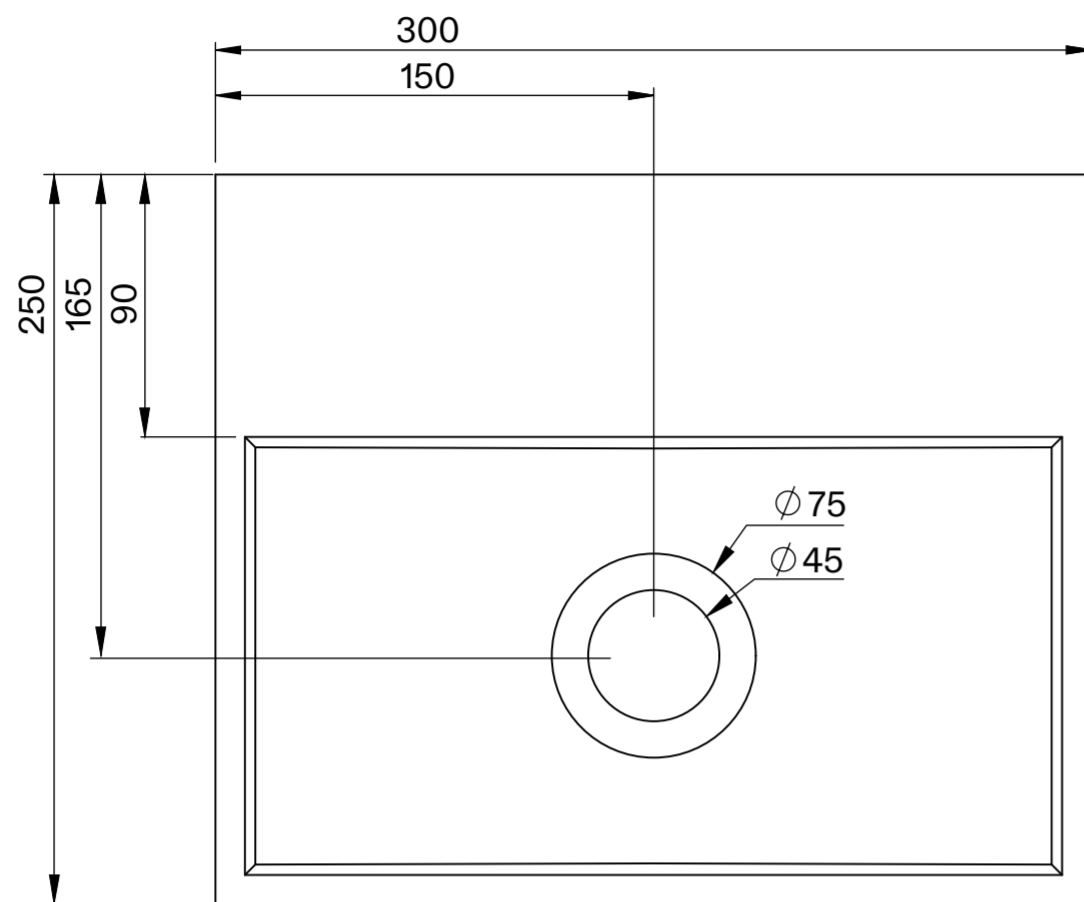

Top View

Front View - Section View

Side View - Section View

LUSO

Product Name	Vasel
Material	Concrete
Product Size, mm	300 x 250 x 100

All dimensions provided in millimeters.