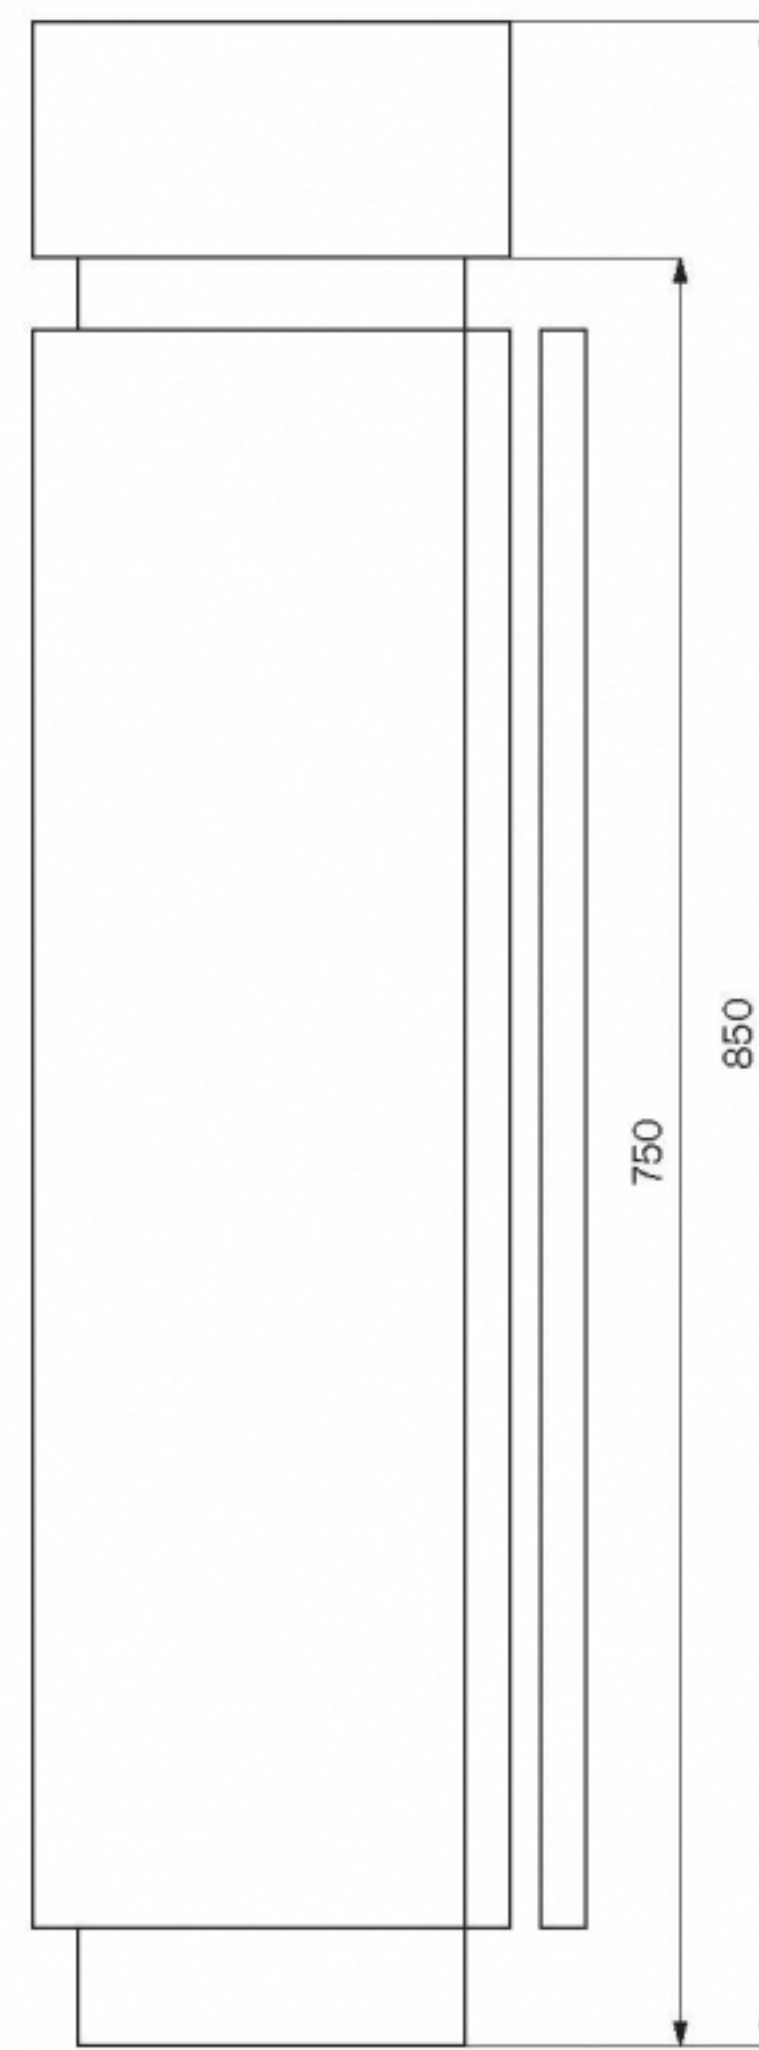

Front View

Side View

Top View

LUSO

Product Name	Artista Marble Bathroom Vanity Unit
Material	Marble
Product Size (mm)	400 x 200 x 850

All dimensions provided in millimeters.