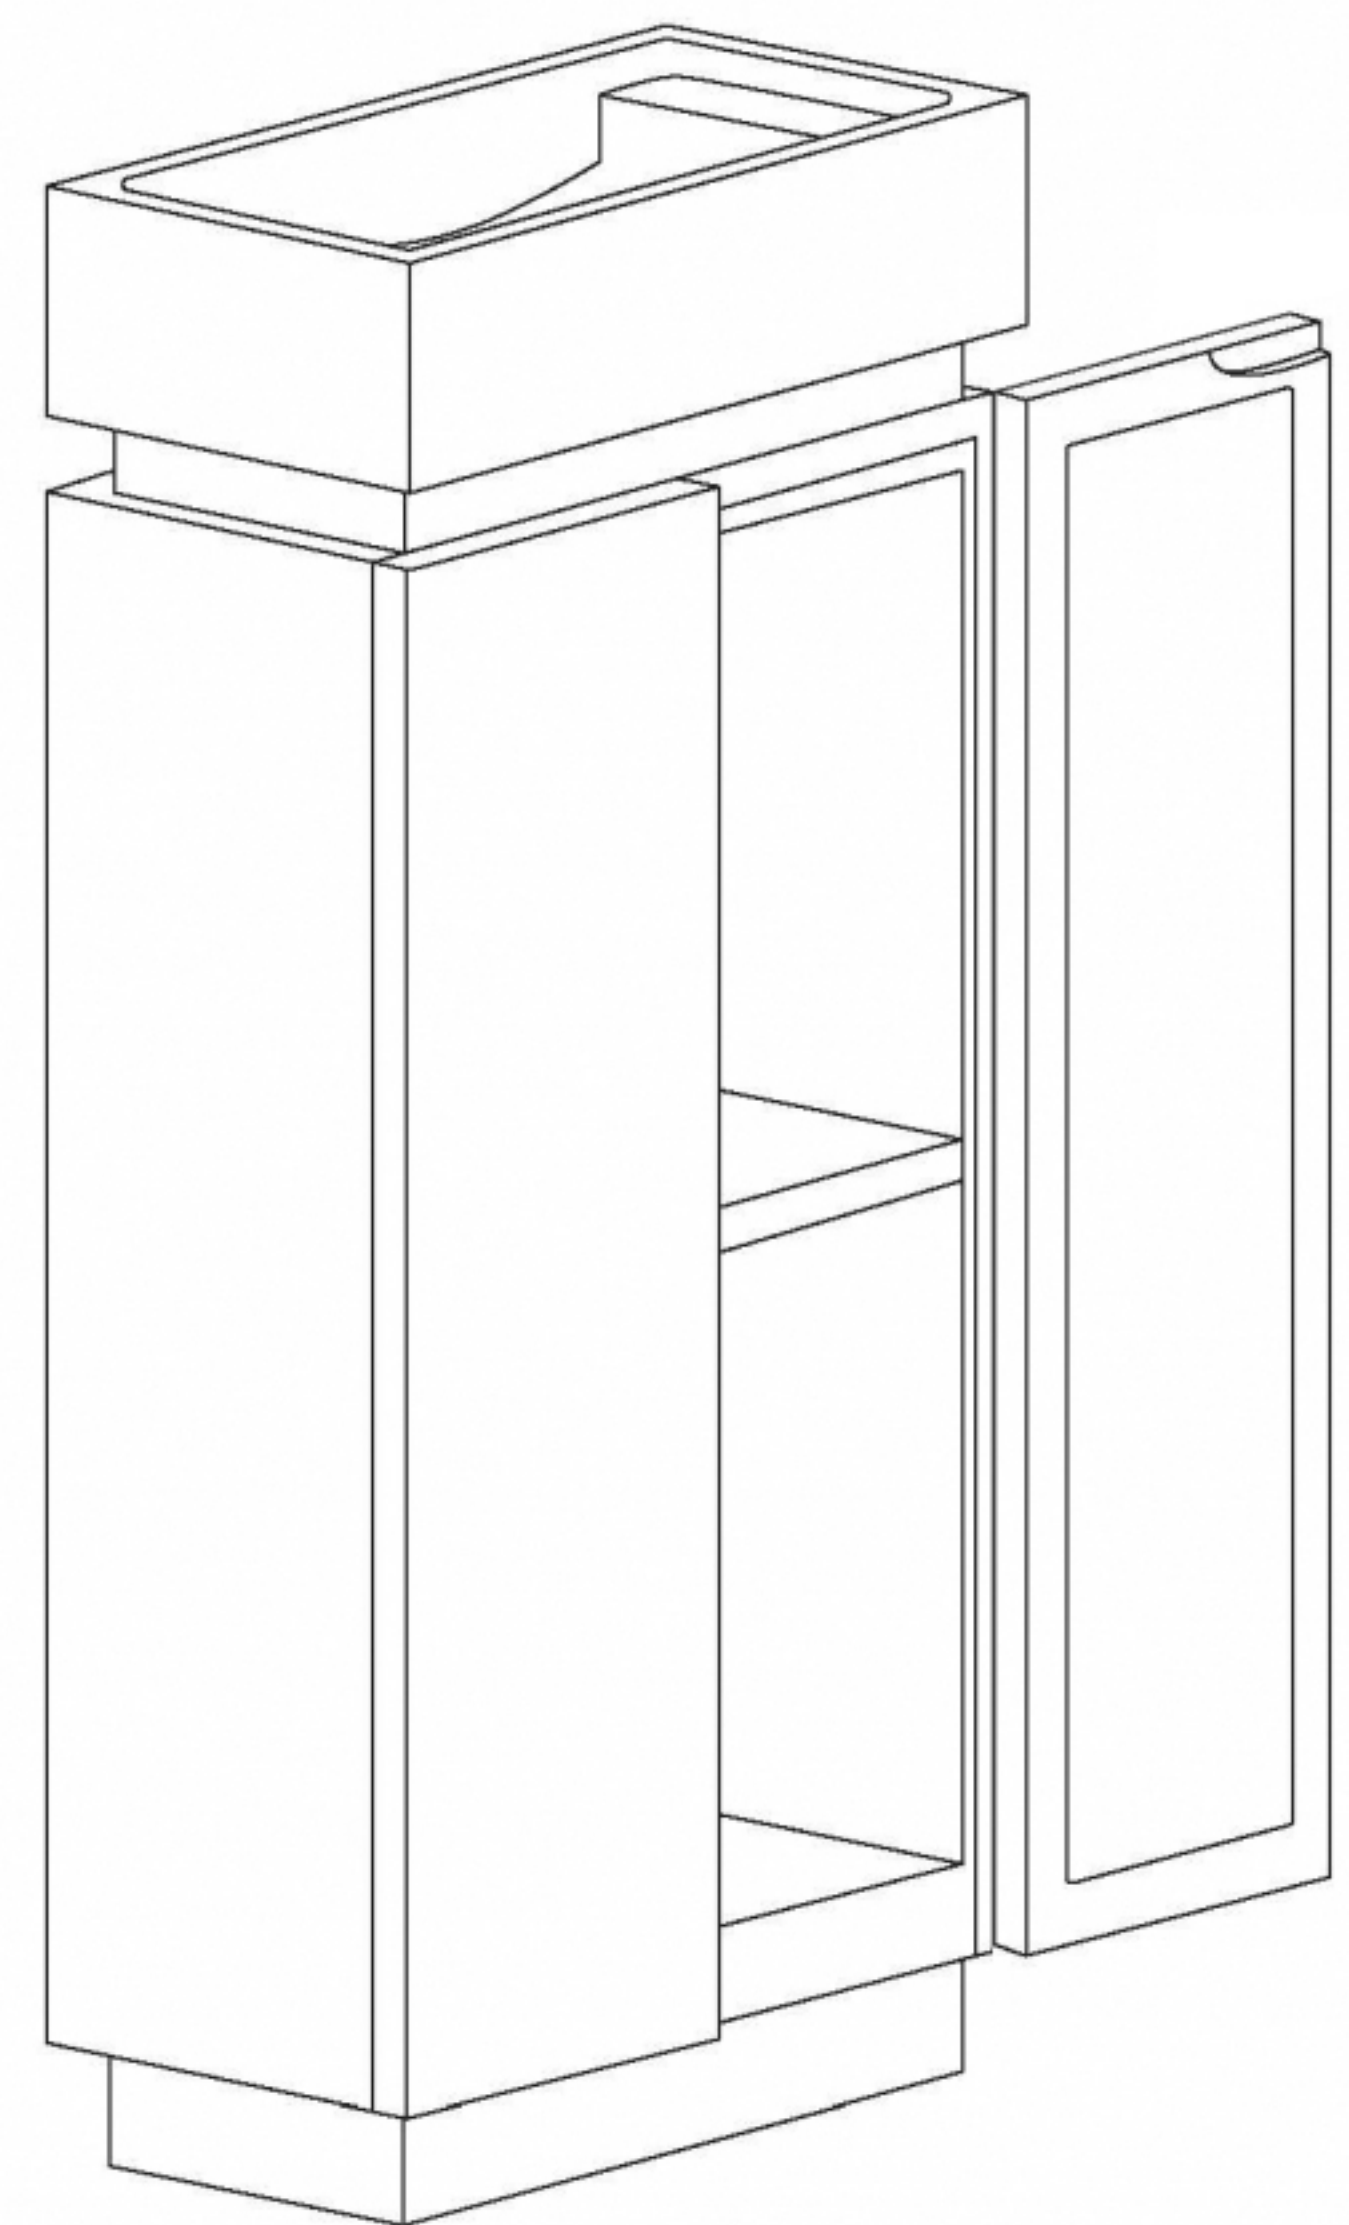

Front View

Side View

Top View

LUSO

Product Name	Artista Marble Bathroom Vanity Unit
Material	Marble
Product Size (mm)	400 x 200 x 850

All dimensions provided in millimeters.