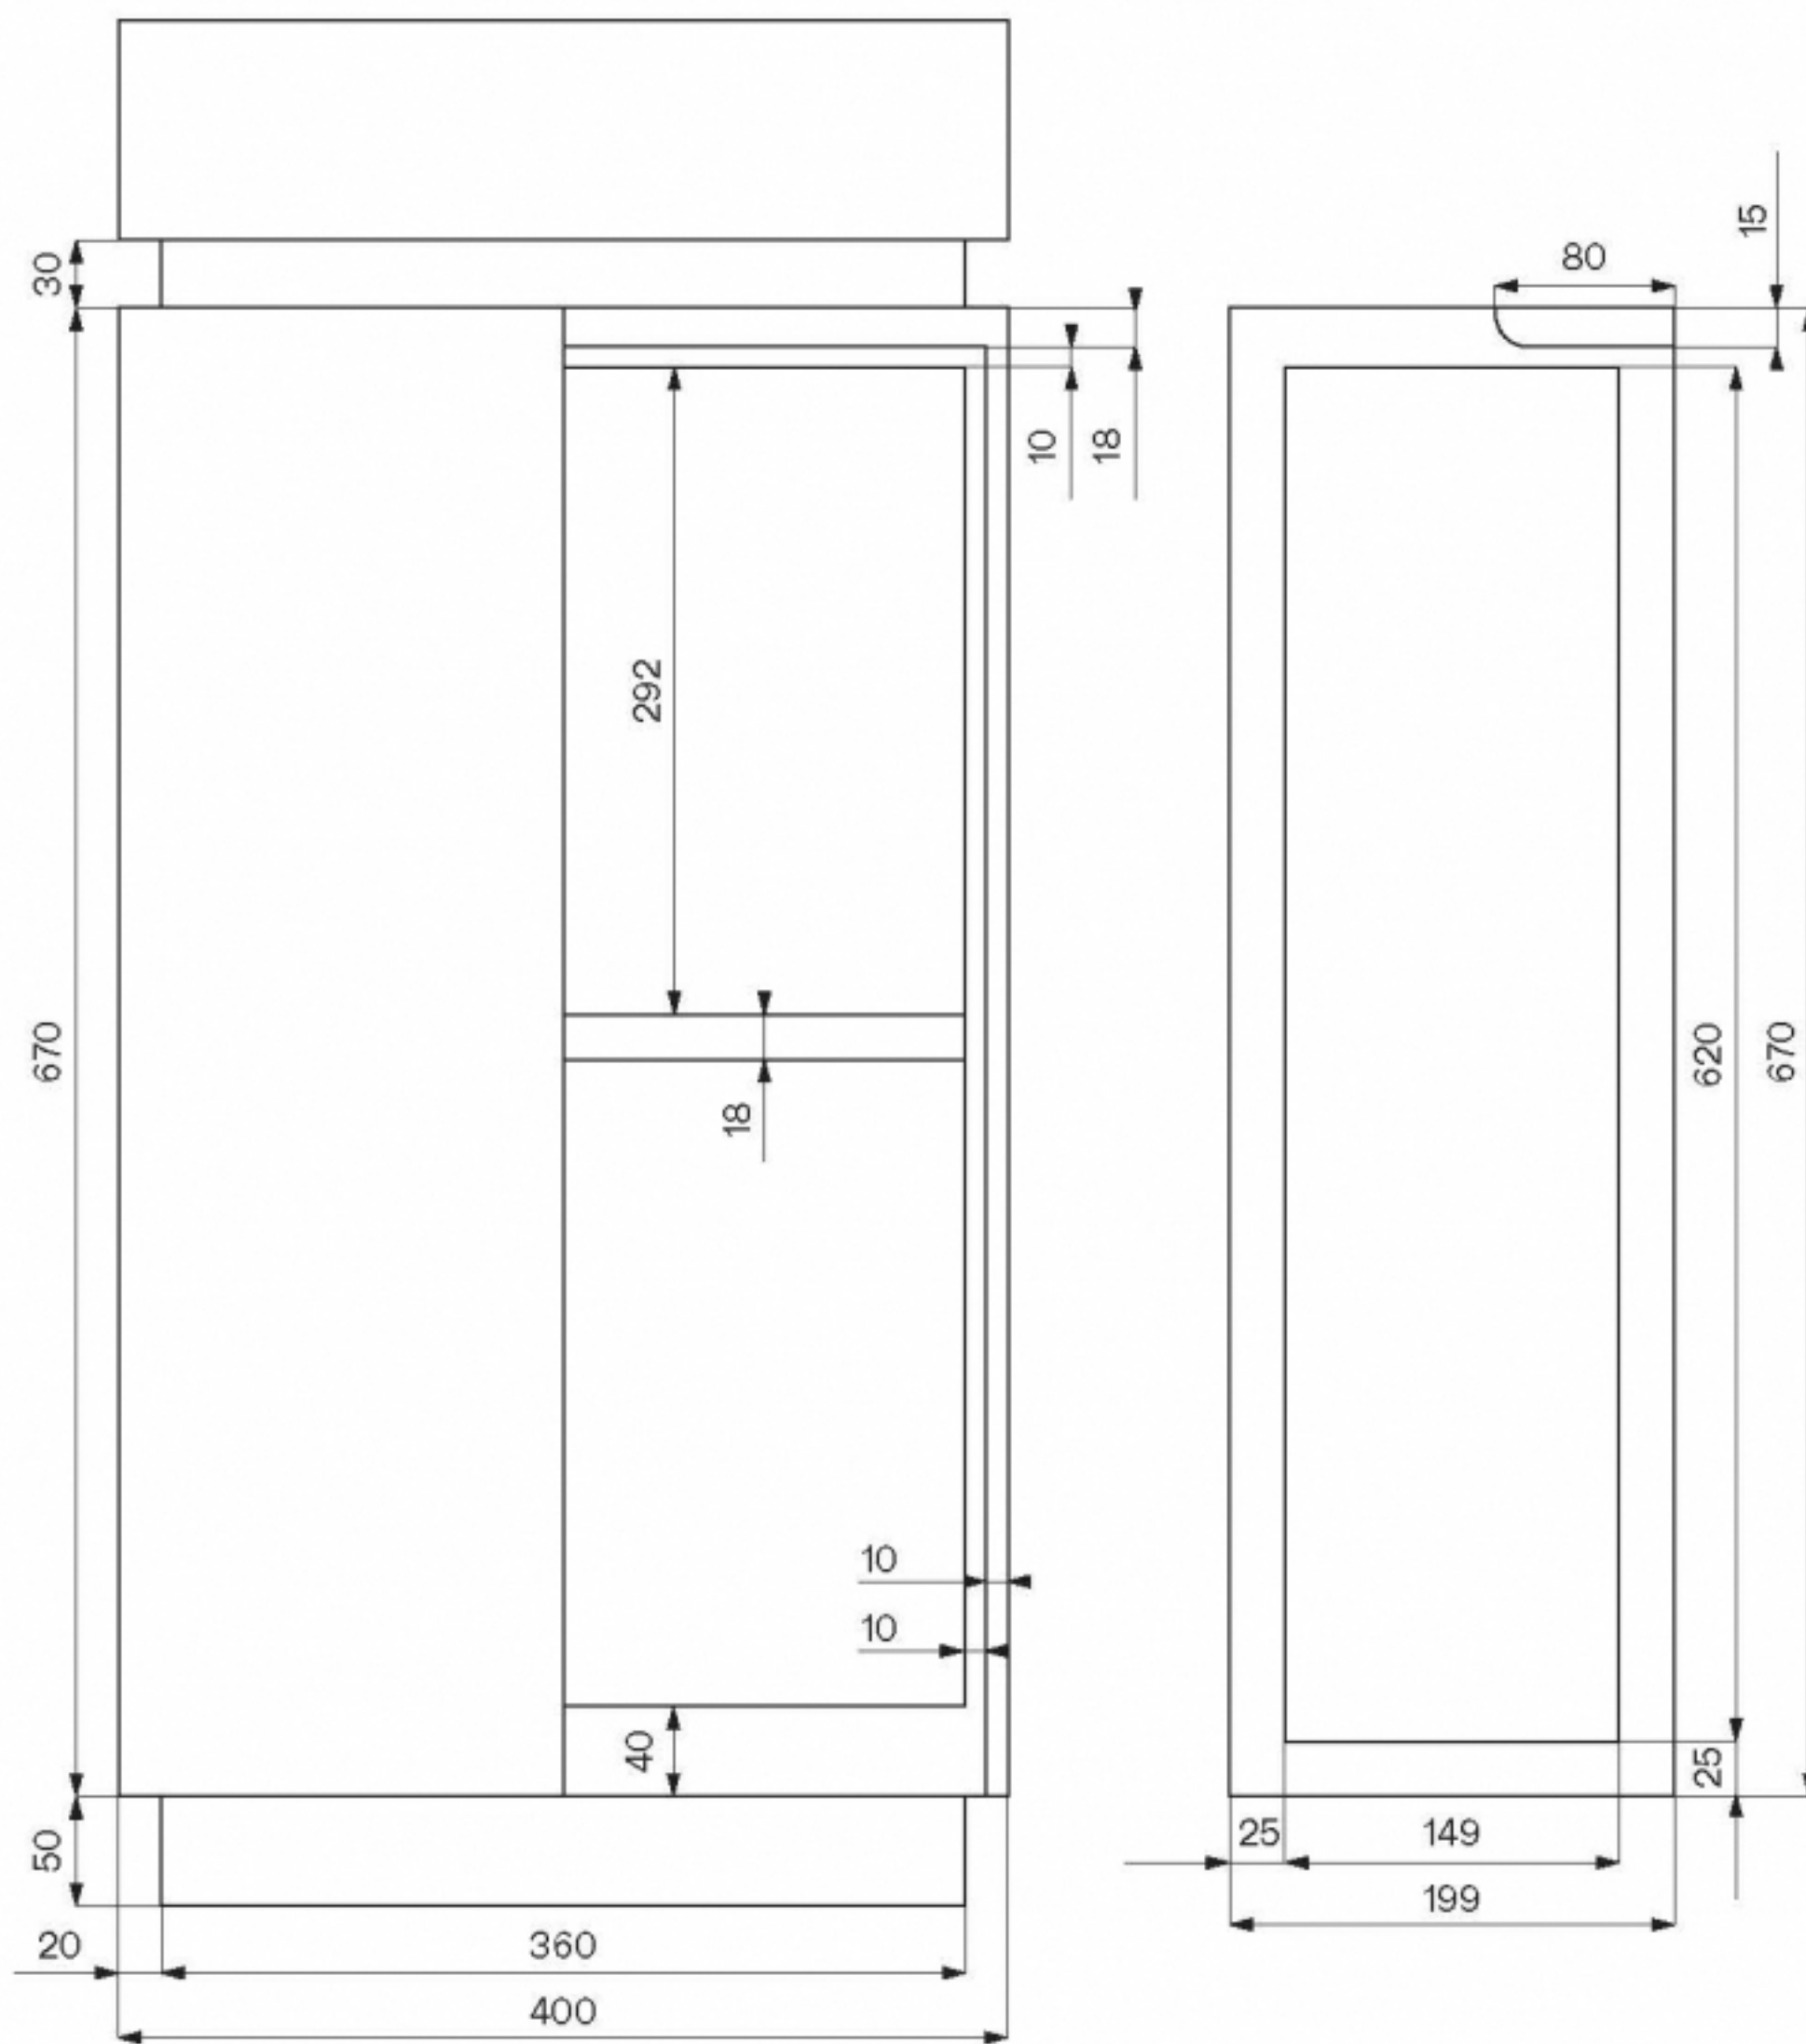

Front View

Side View

Top View

LUSO

Product Name	Artista Marble Bathroom Vanity Unit
Material	Marble
Product Size (mm)	400 x 200 x 850

All dimensions provided in millimeters.