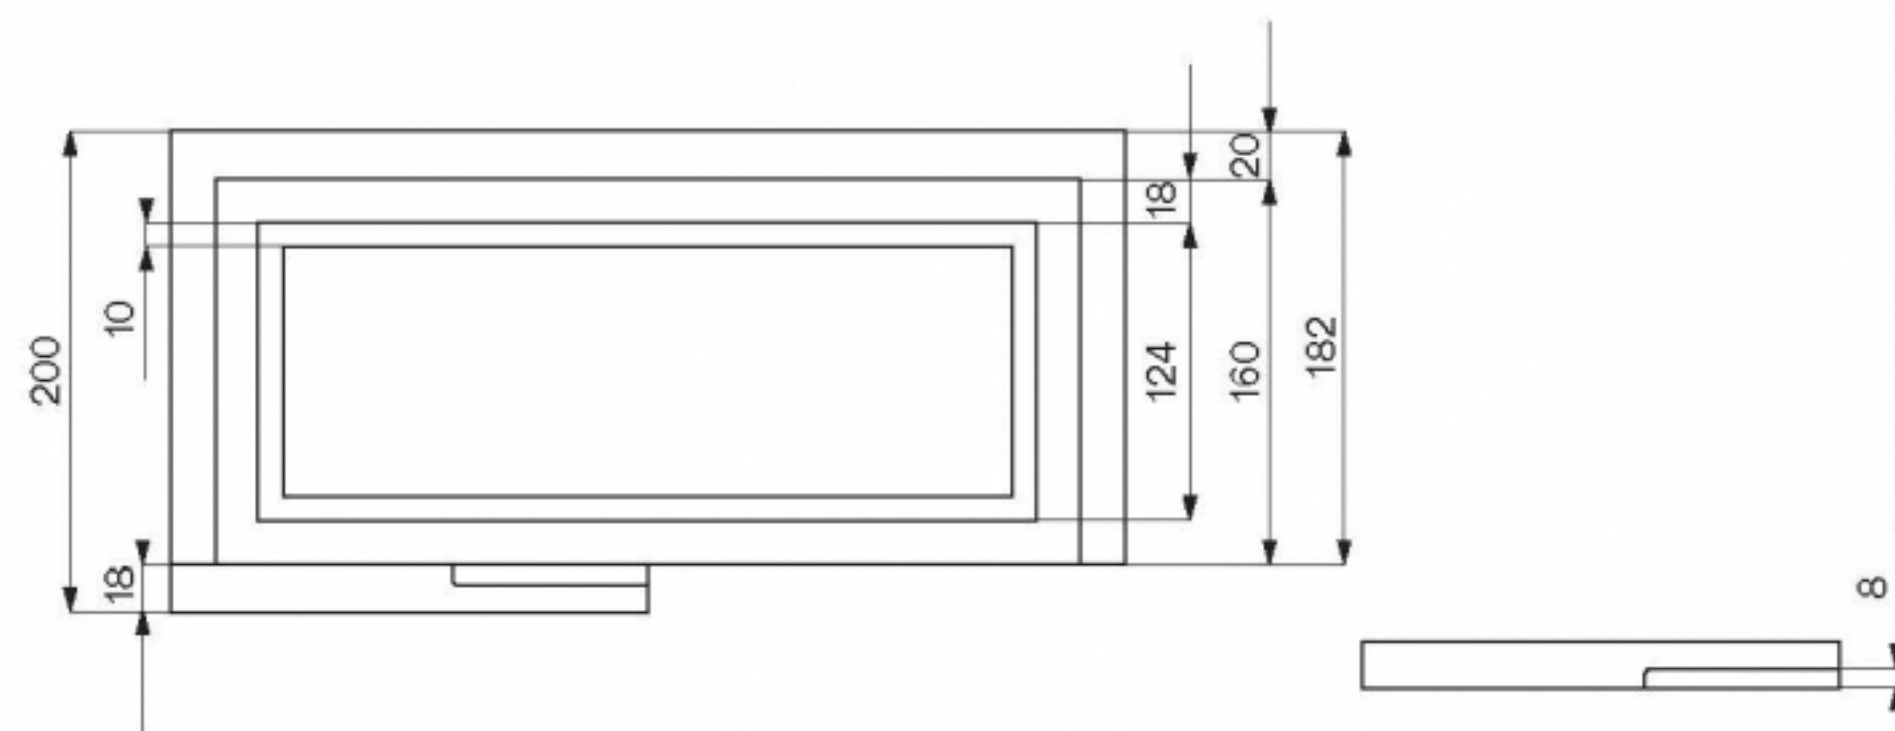

Front View

Side View

Top View

LUSO

Product Name	Artista Marble Bathroom Vanity Unit
Material	Marble
Product Size (mm)	400 x 200 x 850

All dimensions provided in millimeters.