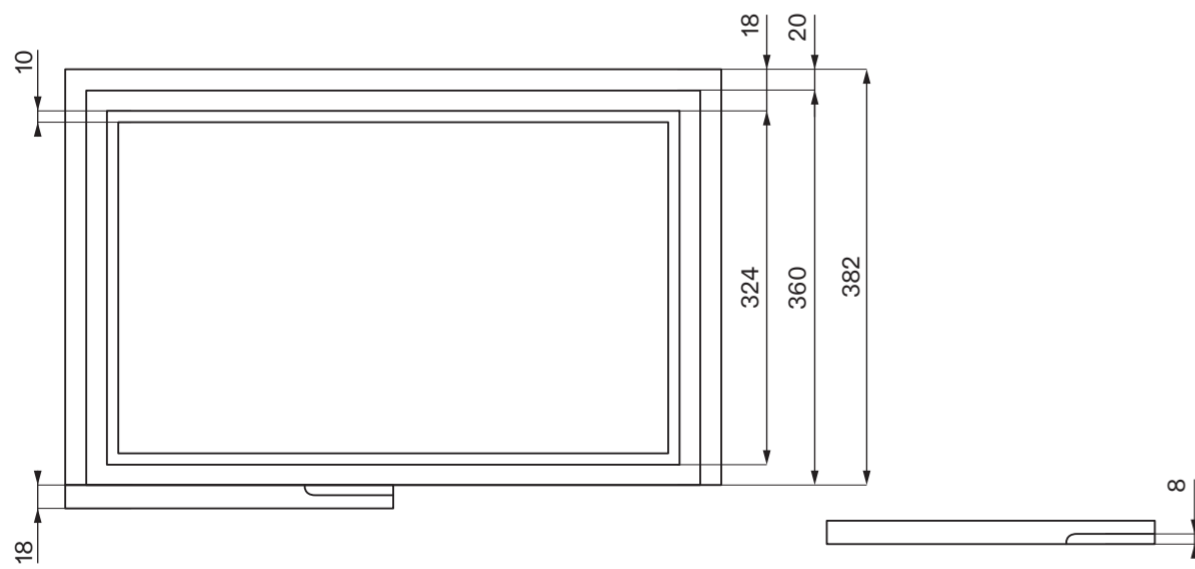

Front View

Side View

Top View

**LUSO**

Product Name	Artista Marble Bathroom Vanity Unit
Material	Marble
Product Size (mm)	600 x 400 x 850

*All dimensions provided in millimeters.*