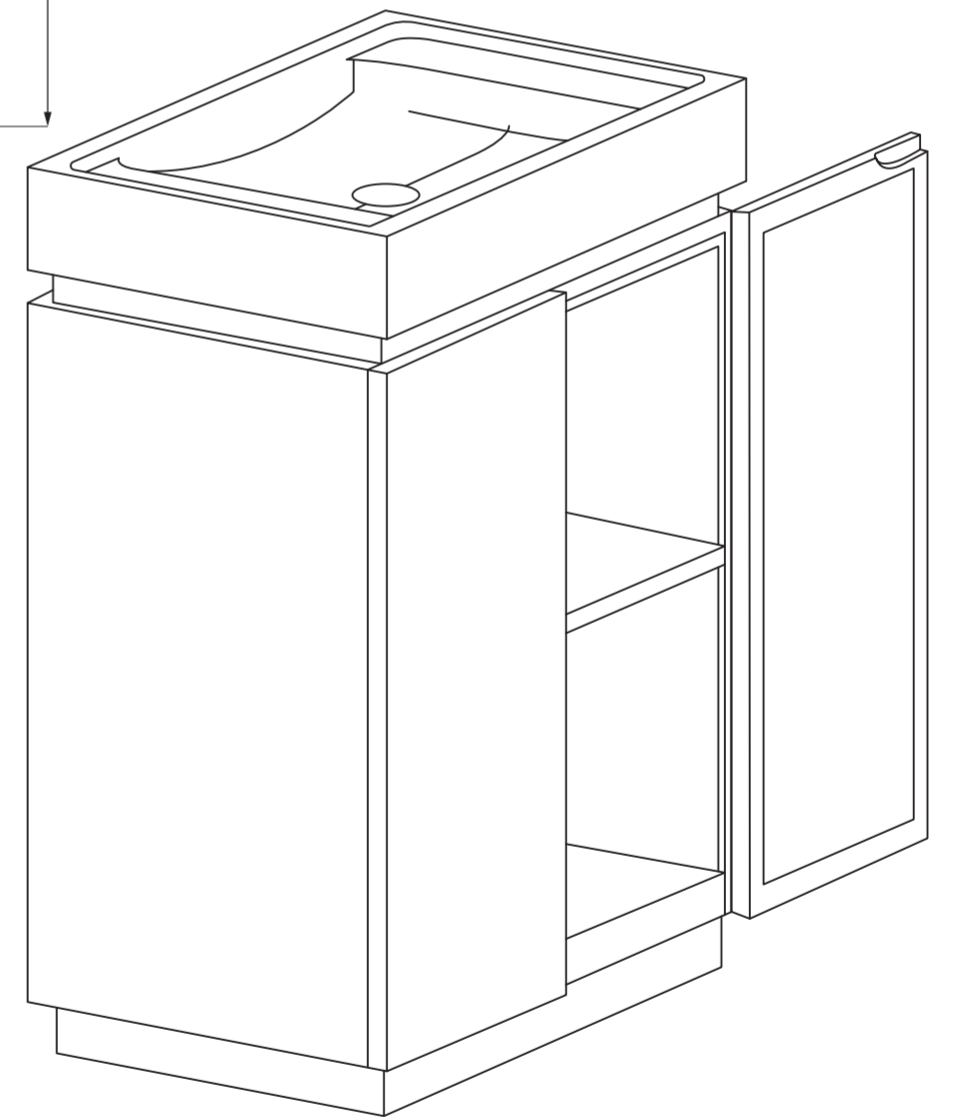

Front View

Side View

Top View

**LUSO**

Product Name	Artista Marble Bathroom Vanity Unit
Material	Marble
Product Size (mm)	600 x 400 x 850

*All dimensions provided in millimeters.*