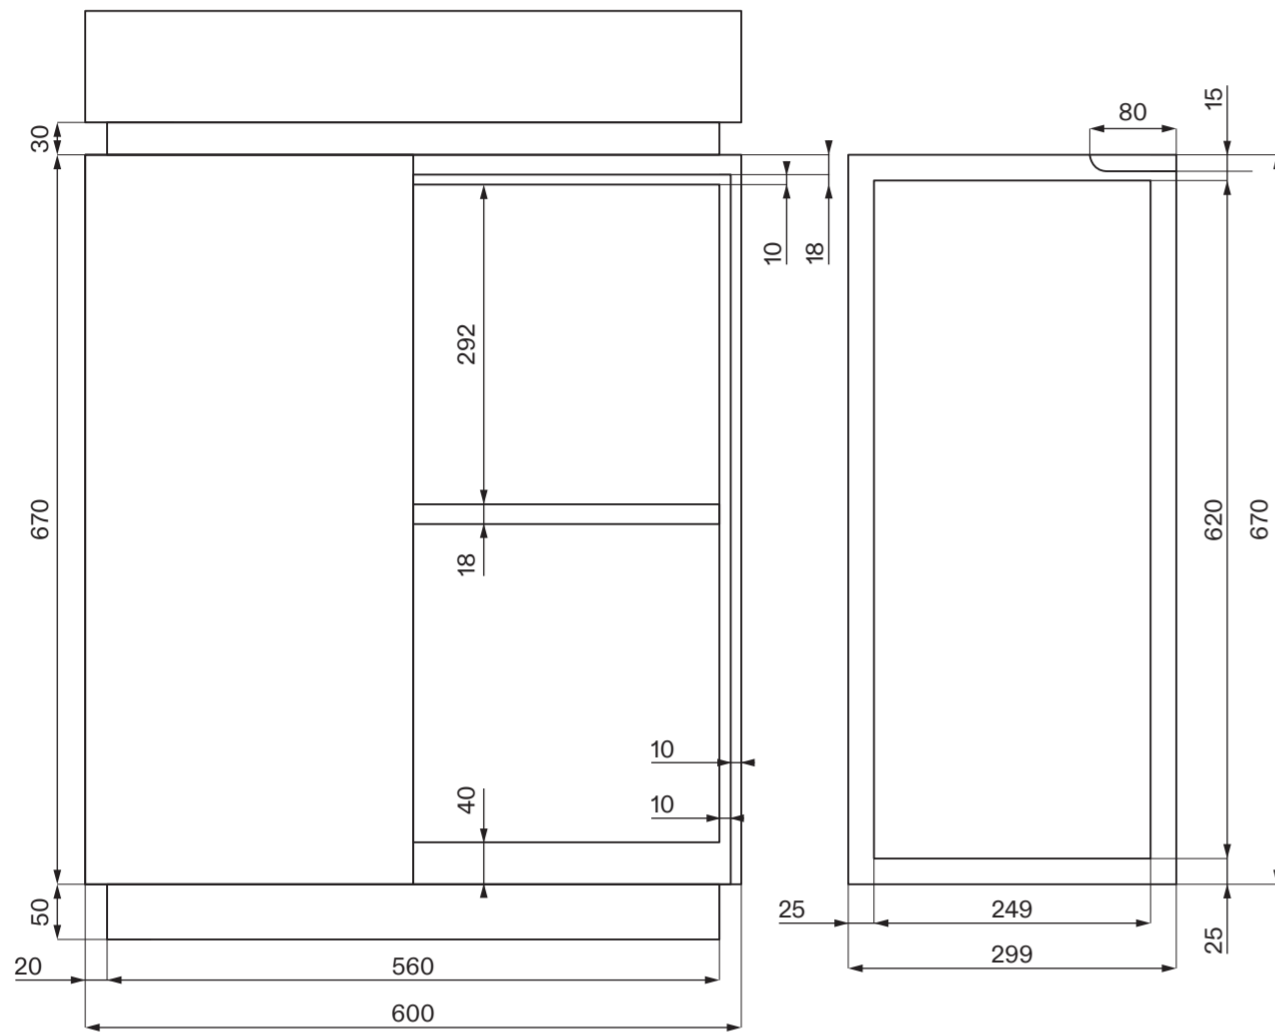

Front View

Side View

Top View

**LUSO**

Product Name	Artista Marble Bathroom Vanity Unit
Material	Marble
Product Size (mm)	600 x 400 x 850

*All dimensions provided in millimeters.*