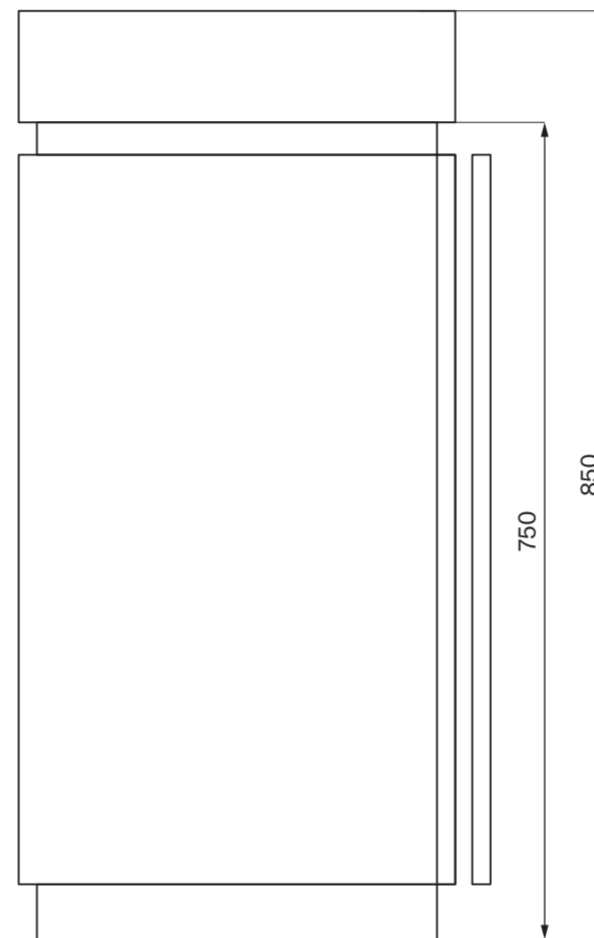

Front View

Side View

Top View

**LUSO**

Product Name	Artista Marble Bathroom Vanity Unit
Material	Marble
Product Size (mm)	600 x 400 x 850

*All dimensions provided in millimeters.*