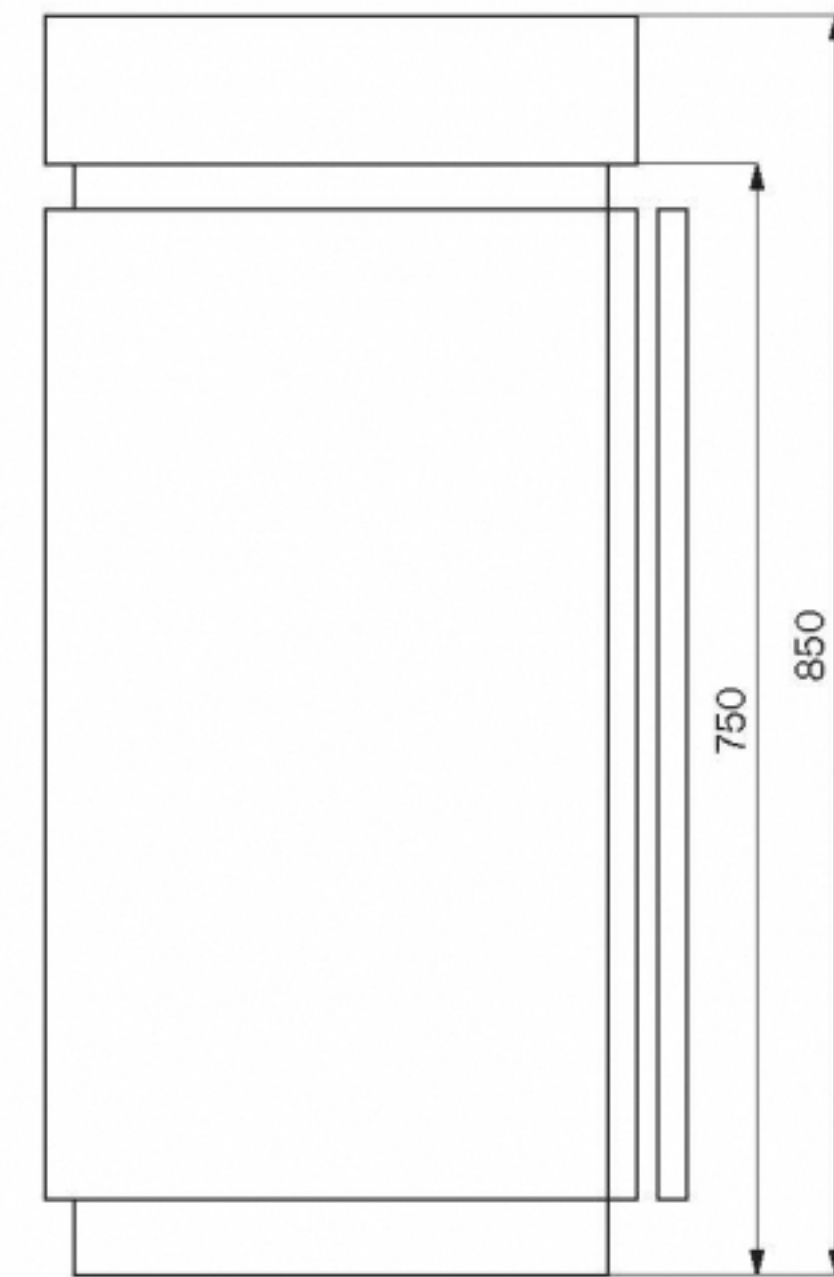

Front View

Side View

Top View

LUSO

Product Name	Artista Marble Bathroom Vanity Unit
Material	Marble
Product Size (mm)	800 x 400 x 850

All dimensions provided in millimeters.