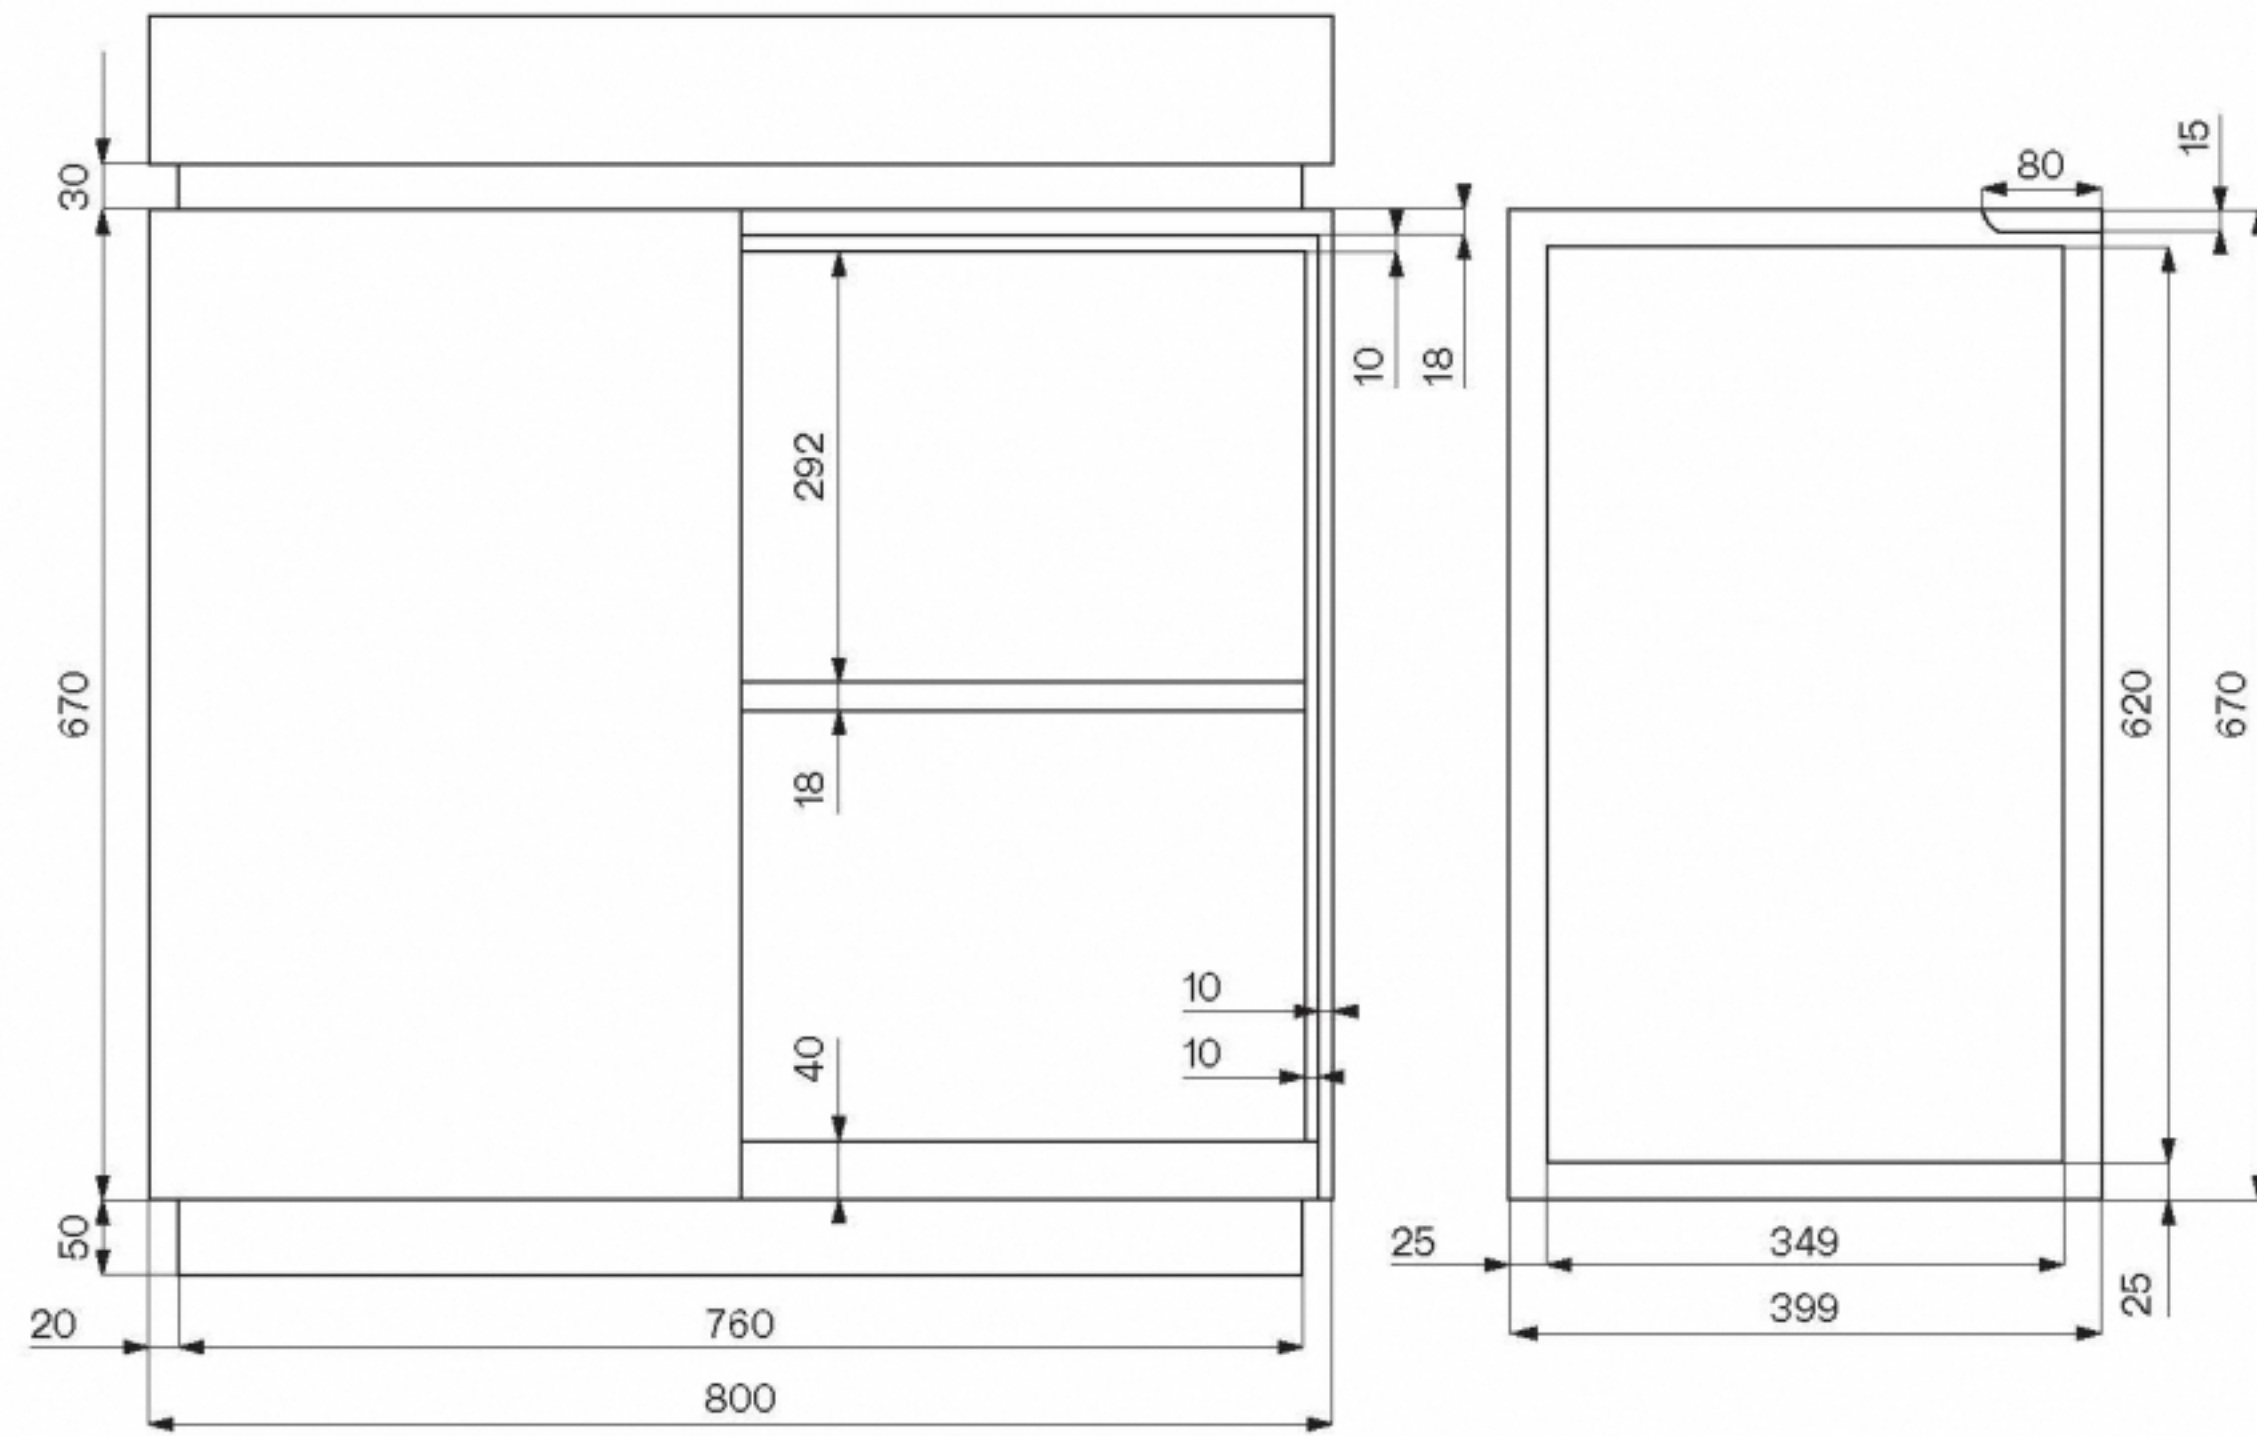

Front View

Side View

Top View

LUSO

Product Name	Artista Marble Bathroom Vanity Unit
Material	Marble
Product Size (mm)	800 x 400 x 850

All dimensions provided in millimeters.