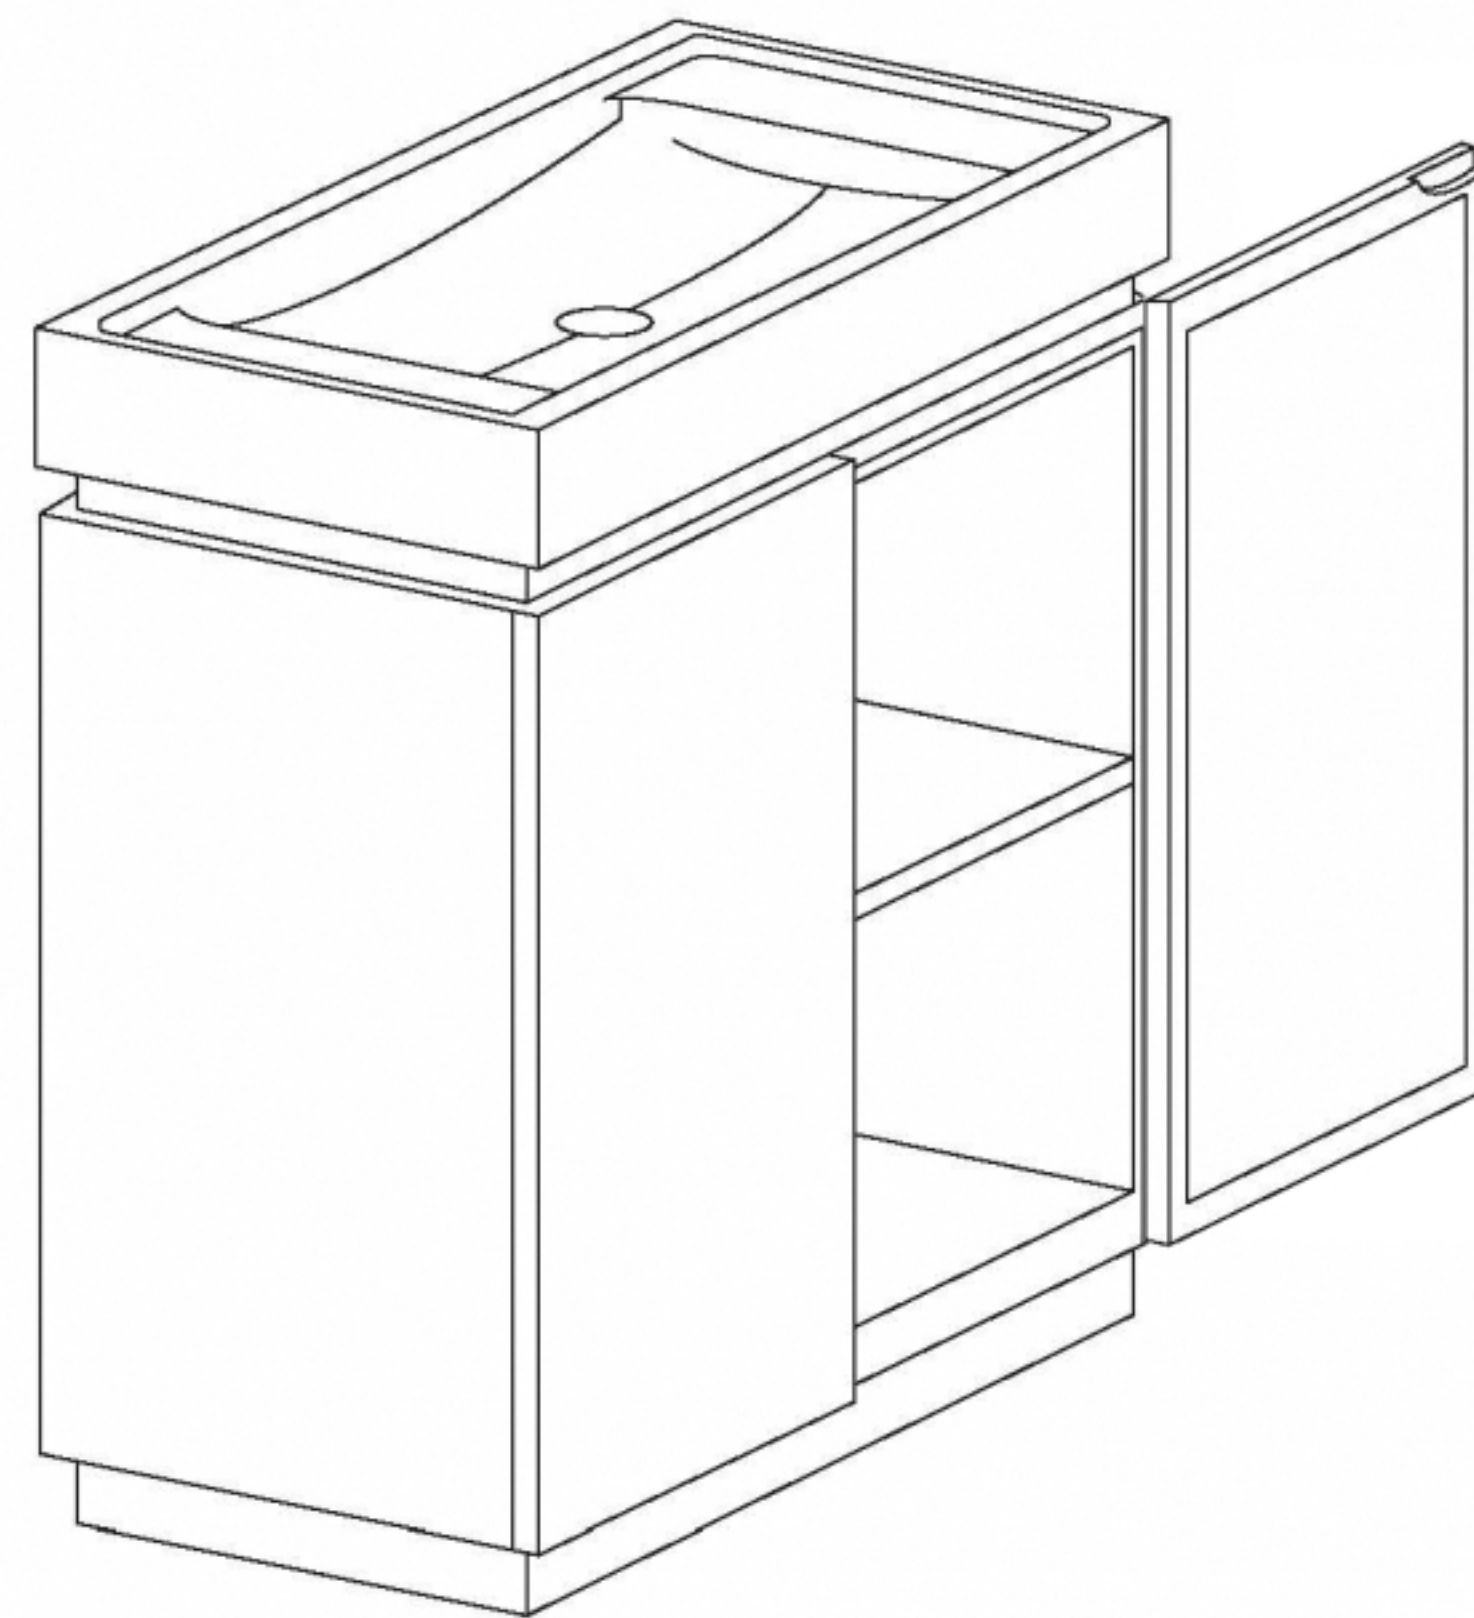

Front View

Side View

Top View

LUSO

Product Name	Artista Marble Bathroom Vanity Unit
Material	Marble
Product Size (mm)	800 x 400 x 850

All dimensions provided in millimeters.