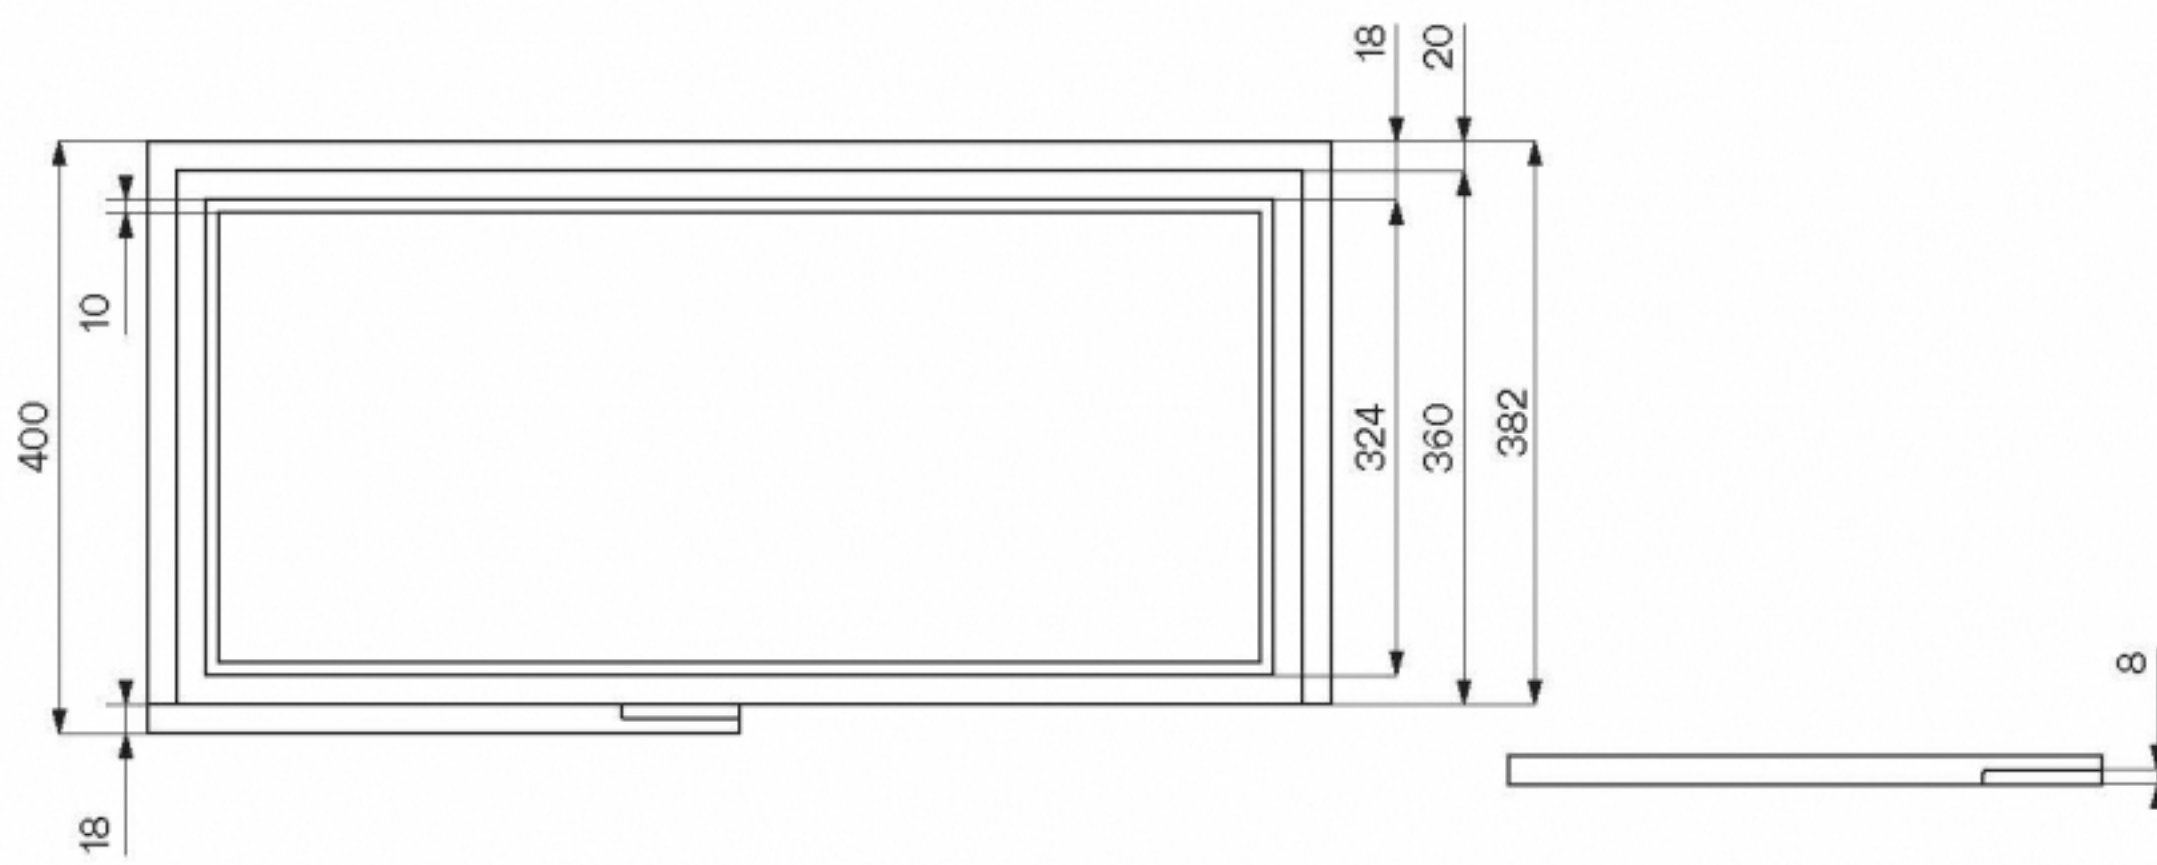

Front View

Side View

Top View

LUSO

Product Name	Artista Marble Bathroom Vanity Unit
Material	Marble
Product Size (mm)	800 x 400 x 850

All dimensions provided in millimeters.