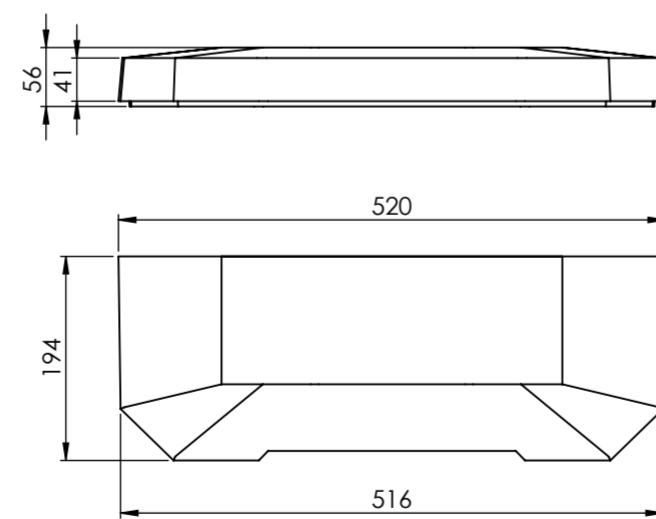

PT2-PAN

PT1-CIS-2

PT2-KIT-C

PT1-CIS-1

PT-OAK-C

All dimensions provided in millimeters.

LUSO

Product Name

Portland Low Level Traditional Toilet with Solid Oak Seat