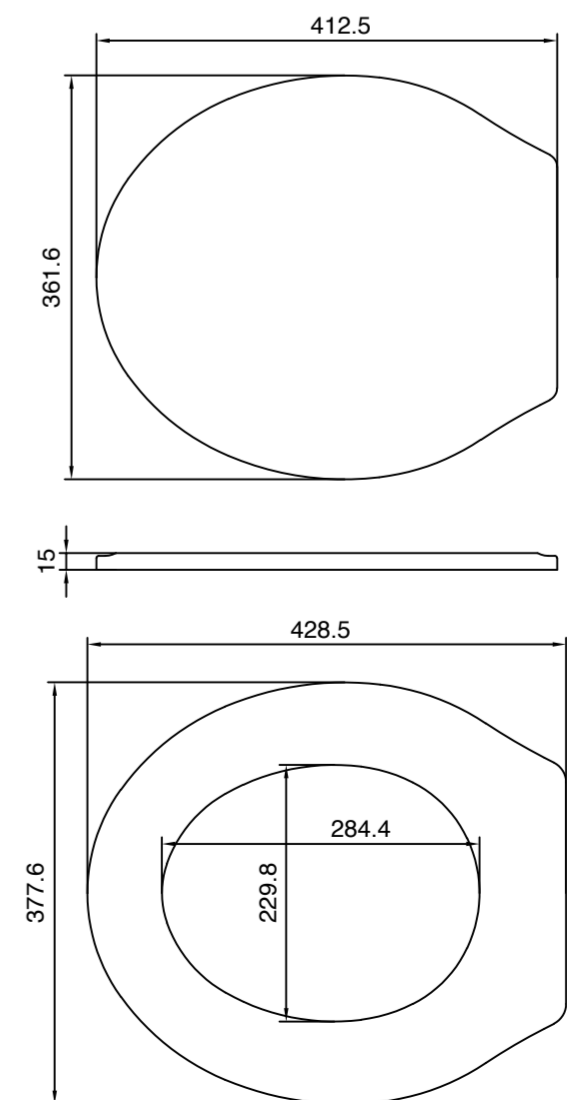

PT2-PAN

PT1-CIS-2

PT2-KIT-C

PT1-CIS-1

PT-OAK-C

All dimensions provided in millimeters.

LUSO

Product Name

Portland Low Level Traditional Toilet with Solid Oak Seat