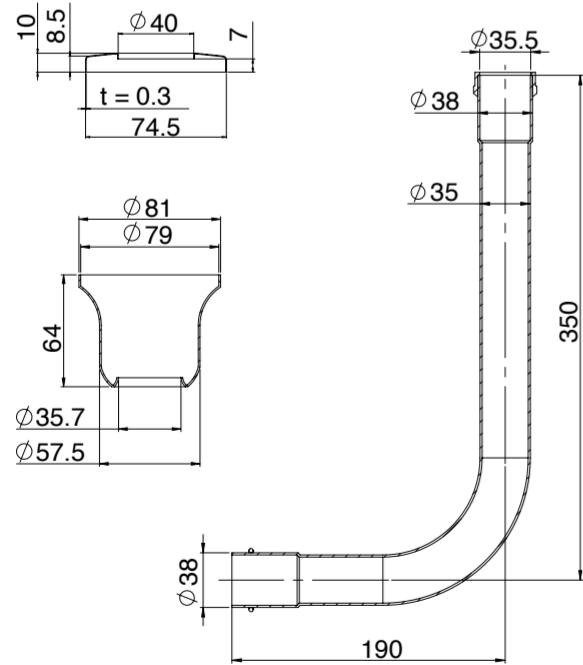

PT2-PAN

PT1-CIS-2

PT2-KIT-C

PT1-CIS-1

PT-OAK-C

All dimensions provided in millimeters.

LUSO

Product Name

Portland Low Level Traditional Toilet with Solid Oak Seat