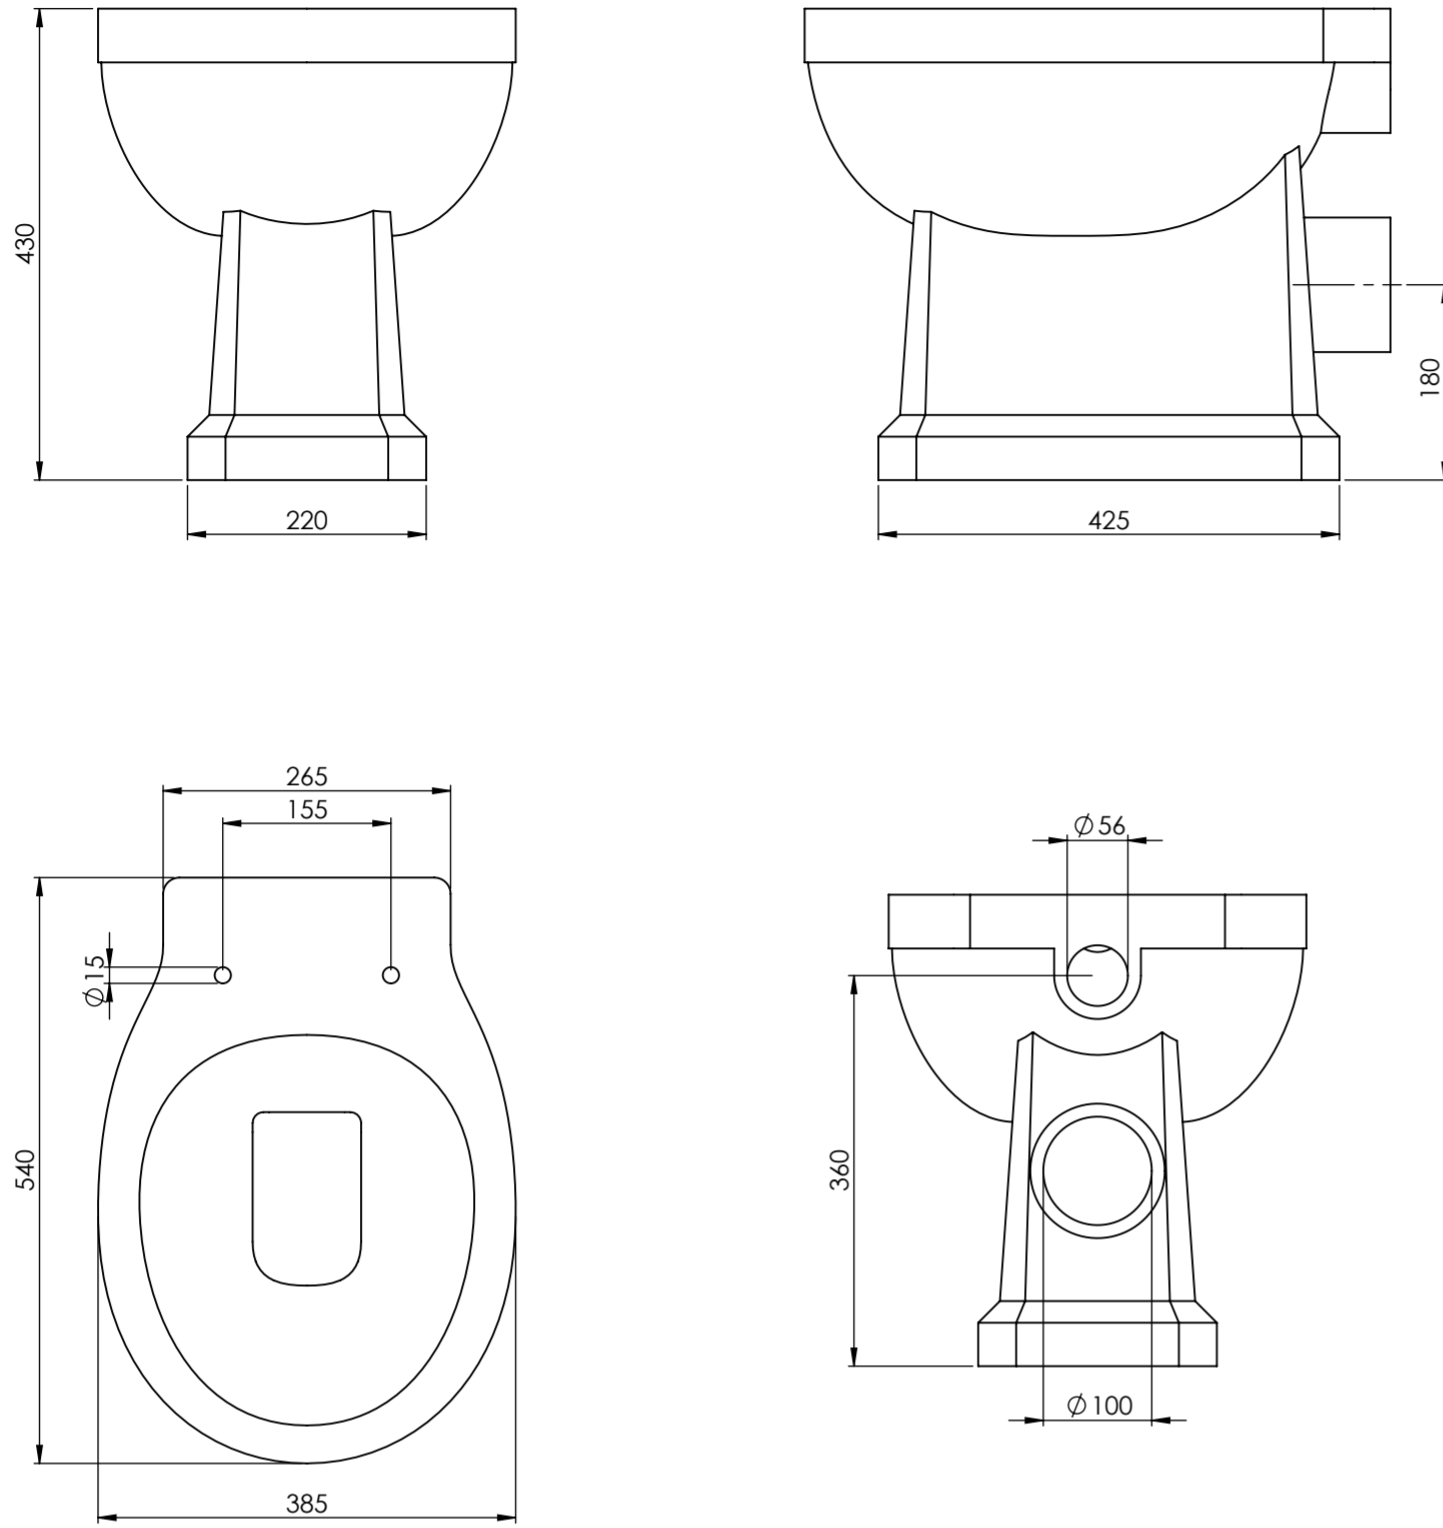

PT2-PAN

PT1-CIS-2

PT2-KIT-C

PT1-CIS-1

PT-OAK-C

All dimensions provided in millimeters.

LUSO

Product Name

Portland Low Level Traditional Toilet with Solid Oak Seat