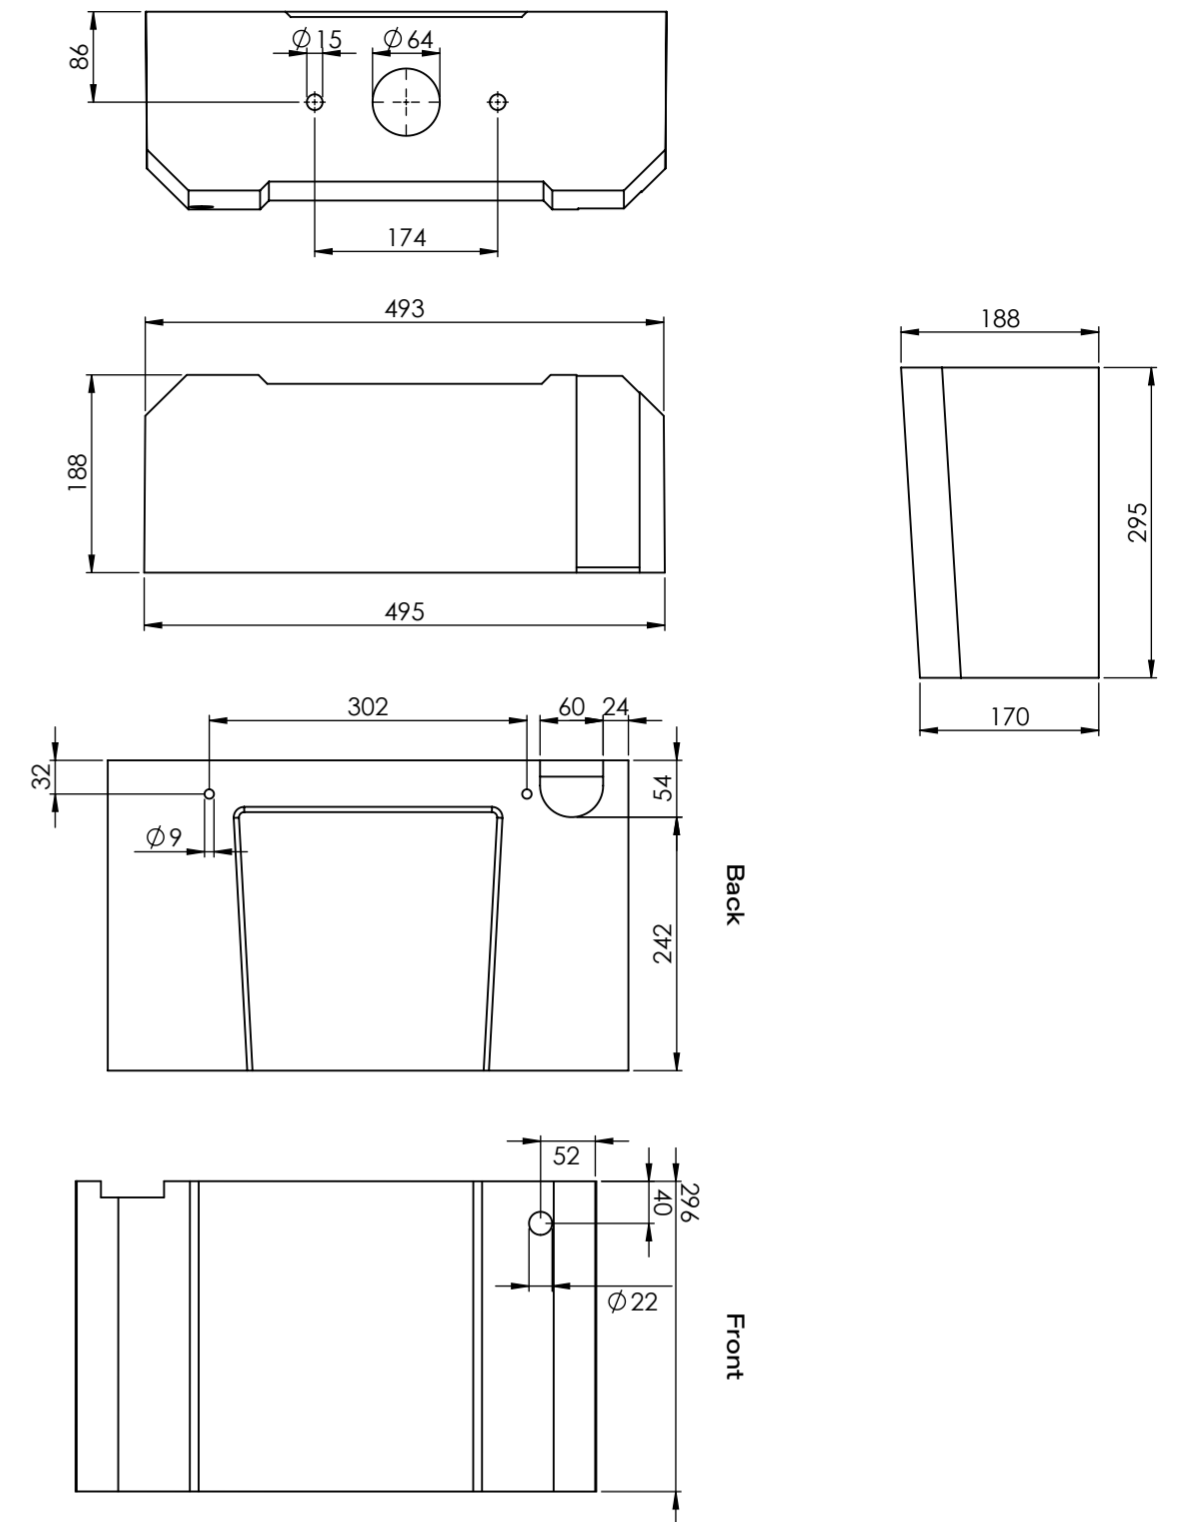

PT2-PAN

PT1-CIS-2

PT2-KIT-C

PT1-CIS-1

PT-OAK-C

All dimensions provided in millimeters.

LUSO

Product Name

Portland Low Level Traditional Toilet with Solid Oak Seat