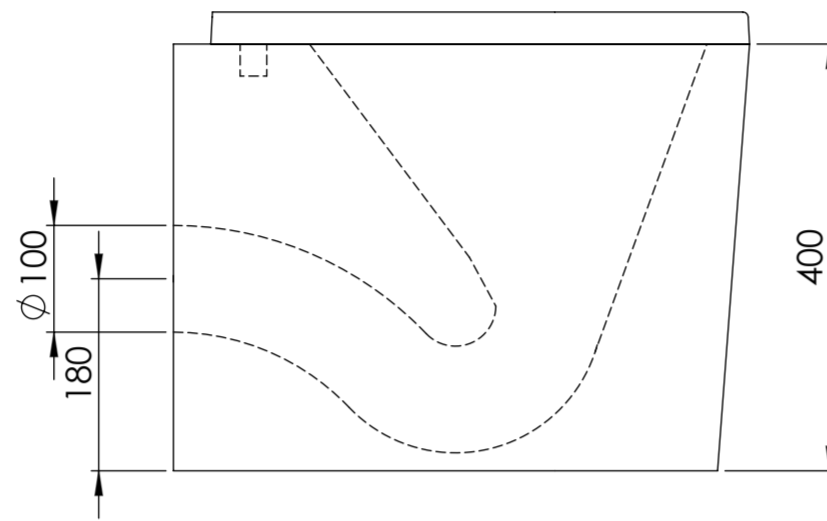

Toilet

Top View

Side View - Section View

Front View

Back View

Flush Plate

Front View

Side View

Cistern

Front View

Side View

All dimensions provided in millimeters.

**LUSO**

Product Name	Senza Toilet, Concealed Cistern, and Flush Plate
Style	Toilet: Back to Wall, Cistern: Concealed / Dual Flush
Material	
Toilet	Ceramic
Cistern	Insulated Plastic
Flush Plate	Stainless Steel
Size, mm	540 x 365 x 400