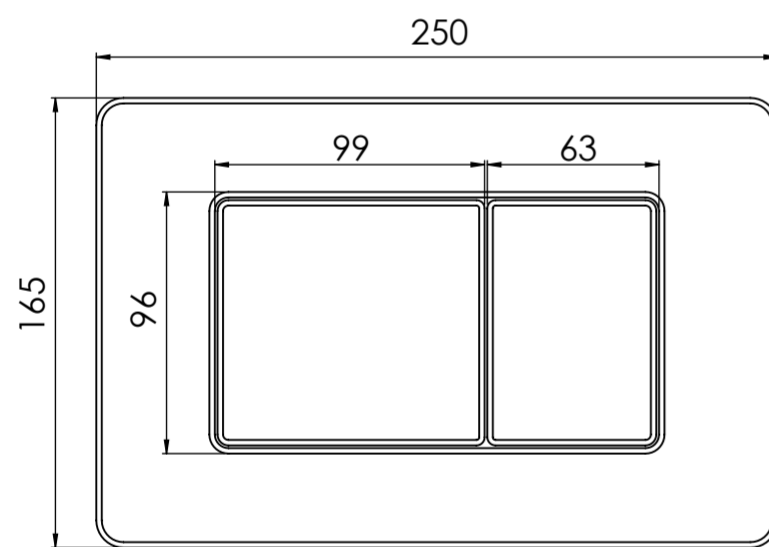

Toilet

Top View

Side View - Section View

Front View

Back View

Flush Plate

Front View

Side View

Cistern

Front View

Side View

All dimensions provided in millimeters.

**LUSO**

Product Name	Senza Toilet, Concealed Cistern, and Flush Plate
Style	Toilet: Back to Wall, Cistern: Concealed / Dual Flush
Material	
Toilet	Ceramic
Cistern	Insulated Plastic
Flush Plate	Stainless Steel
Size, mm	540 x 365 x 400