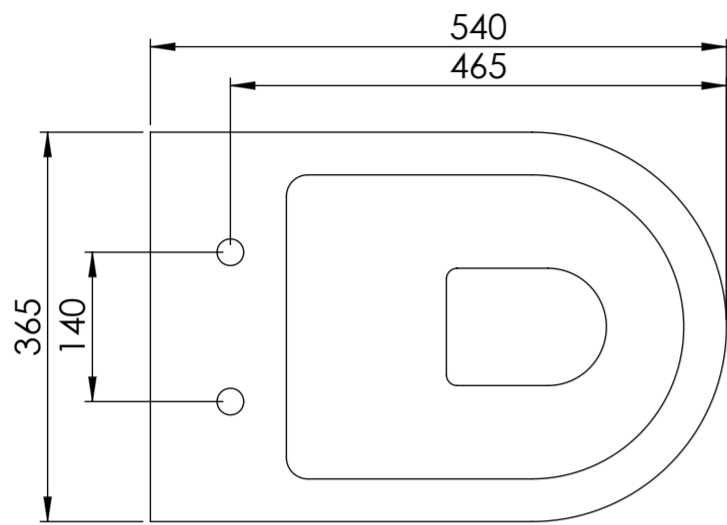

Toilet

Top View

Side View - Section View

Front View

Back View

Flush Plate

Front View

Side View

Cistern

Front View

Side View

All dimensions provided in millimeters.

**LUSO**

Product Name	Senza Toilet, Concealed Cistern, and Flush Plate
Style	Toilet: Back to Wall, Cistern: Concealed / Dual Flush
Material	
Toilet	Ceramic
Cistern	Insulated Plastic
Flush Plate	Stainless Steel
Size, mm	540 x 365 x 400