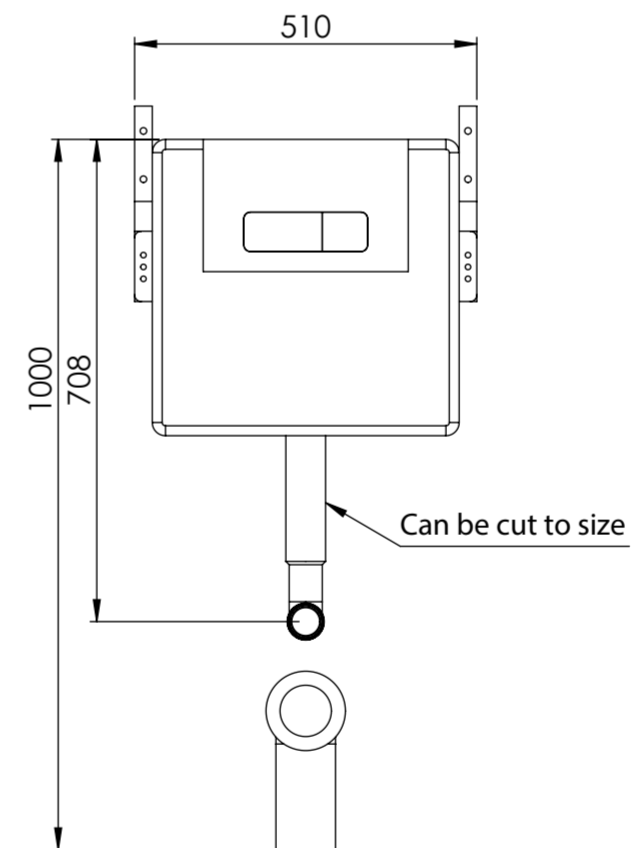

Toilet

Top View

Side View - Section View

Front View

Back View

Flush Plate

Front View

Side View

Cistern

Front View

Side View

All dimensions provided in millimeters.

**LUSO**

Product Name	Senza Toilet, Concealed Cistern, and Flush Plate
Style	Toilet: Back to Wall, Cistern: Concealed / Dual Flush
Material	
Toilet	Ceramic
Cistern	Insulated Plastic
Flush Plate	Stainless Steel
Size, mm	540 x 365 x 400