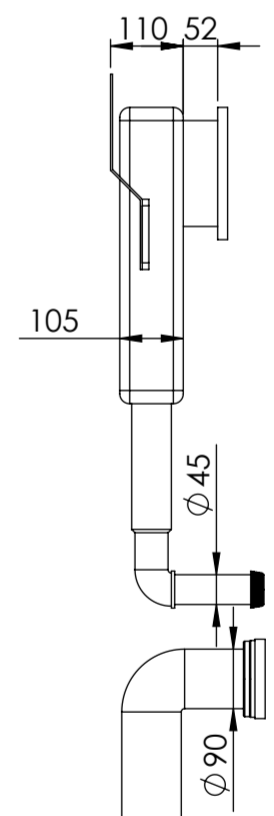

Toilet

Top View

Side View - Section View

Front View

Back View

Flush Plate

Front View

Side View

Cistern

Front View

Side View

All dimensions provided in millimeters.

**LUSO**

Product Name	Senza Toilet, Concealed Cistern, and Flush Plate
Style	Toilet: Back to Wall, Cistern: Concealed / Dual Flush
Material	
Toilet	Ceramic
Cistern	Insulated Plastic
Flush Plate	Stainless Steel
Size, mm	540 x 365 x 400