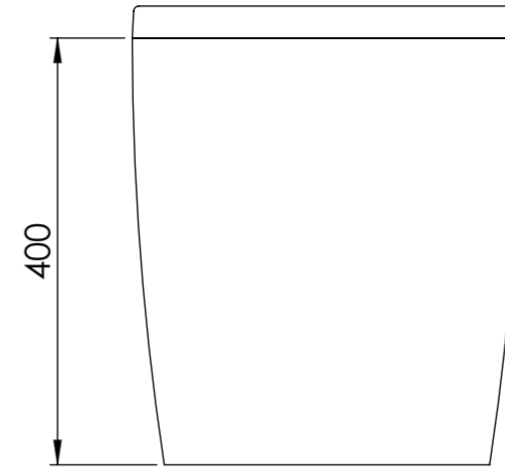

Toilet

Top View

Side View - Section View

Front View

Back View

Flush Plate

Front View

Side View

Cistern

Front View

Side View

All dimensions provided in millimeters.

**LUSO**

Product Name	Senza Toilet, Concealed Cistern, and Flush Plate
Style	Toilet: Back to Wall, Cistern: Concealed / Dual Flush
Material	
Toilet	Ceramic
Cistern	Insulated Plastic
Flush Plate	Stainless Steel
Size, mm	540 x 365 x 400