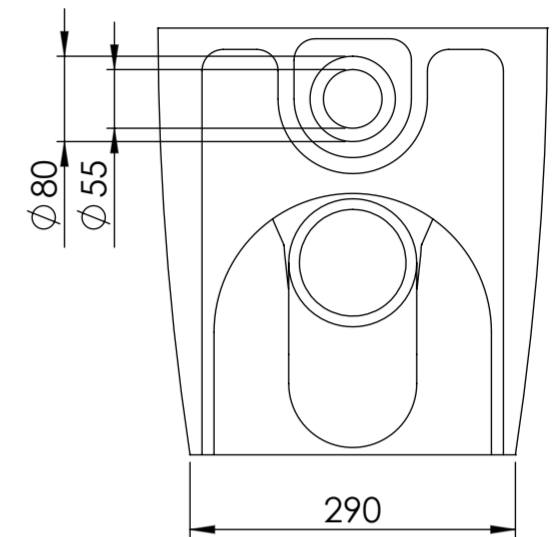

Toilet

Top View

Side View - Section View

Front View

Back View

Flush Plate

Front View

Side View

Cistern

Front View

Side View

All dimensions provided in millimeters.

**LUSO**

Product Name	Senza Toilet, Concealed Cistern, and Flush Plate
Style	Toilet: Back to Wall, Cistern: Concealed / Dual Flush
Material	
Toilet	Ceramic
Cistern	Insulated Plastic
Flush Plate	Stainless Steel
Size, mm	540 x 365 x 400