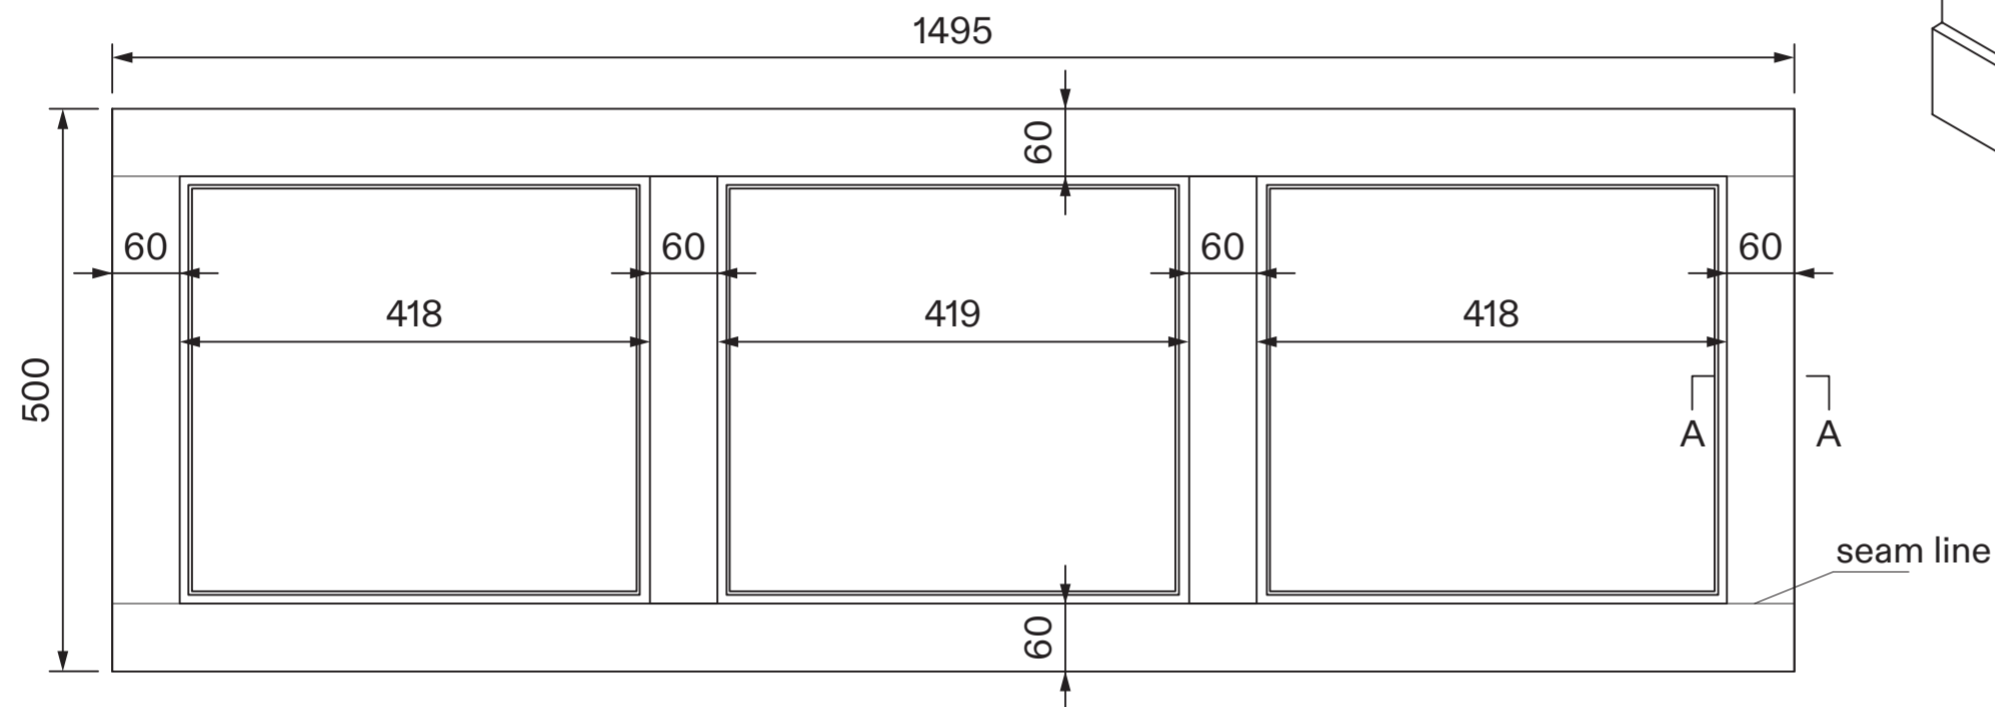

Front Plinth

Front Panel

LUSO

Product Name	Connaught Wooden Adjustable Bath Front Panel 1500mm
Material	Wood
Product Size (mm)	1495 x 500-620 x 20

All dimensions provided in millimeters.