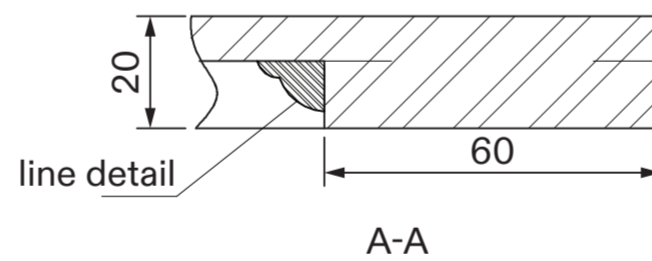

Front Plinth

Front Panel

LUSO

Product Name	Connaught Wooden Adjustable Bath Front Panel 1500mm
Material	Wood
Product Size (mm)	1495 x 500-620 x 20

All dimensions provided in millimeters.