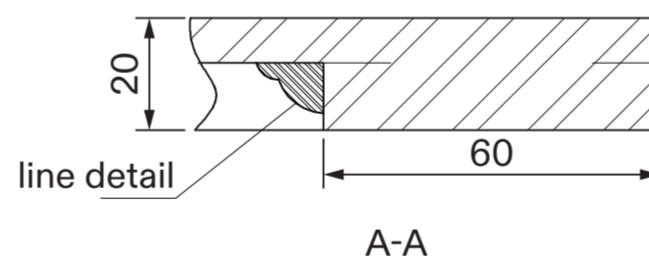

Front Plinth

Front Panel

LUSO

Product Name	Connaught Wooden Adjustable Bath Front Panel 1700mm
Material	Wood
Product Size (mm)	1695 x 500-620 x 20

All dimensions provided in millimeters.