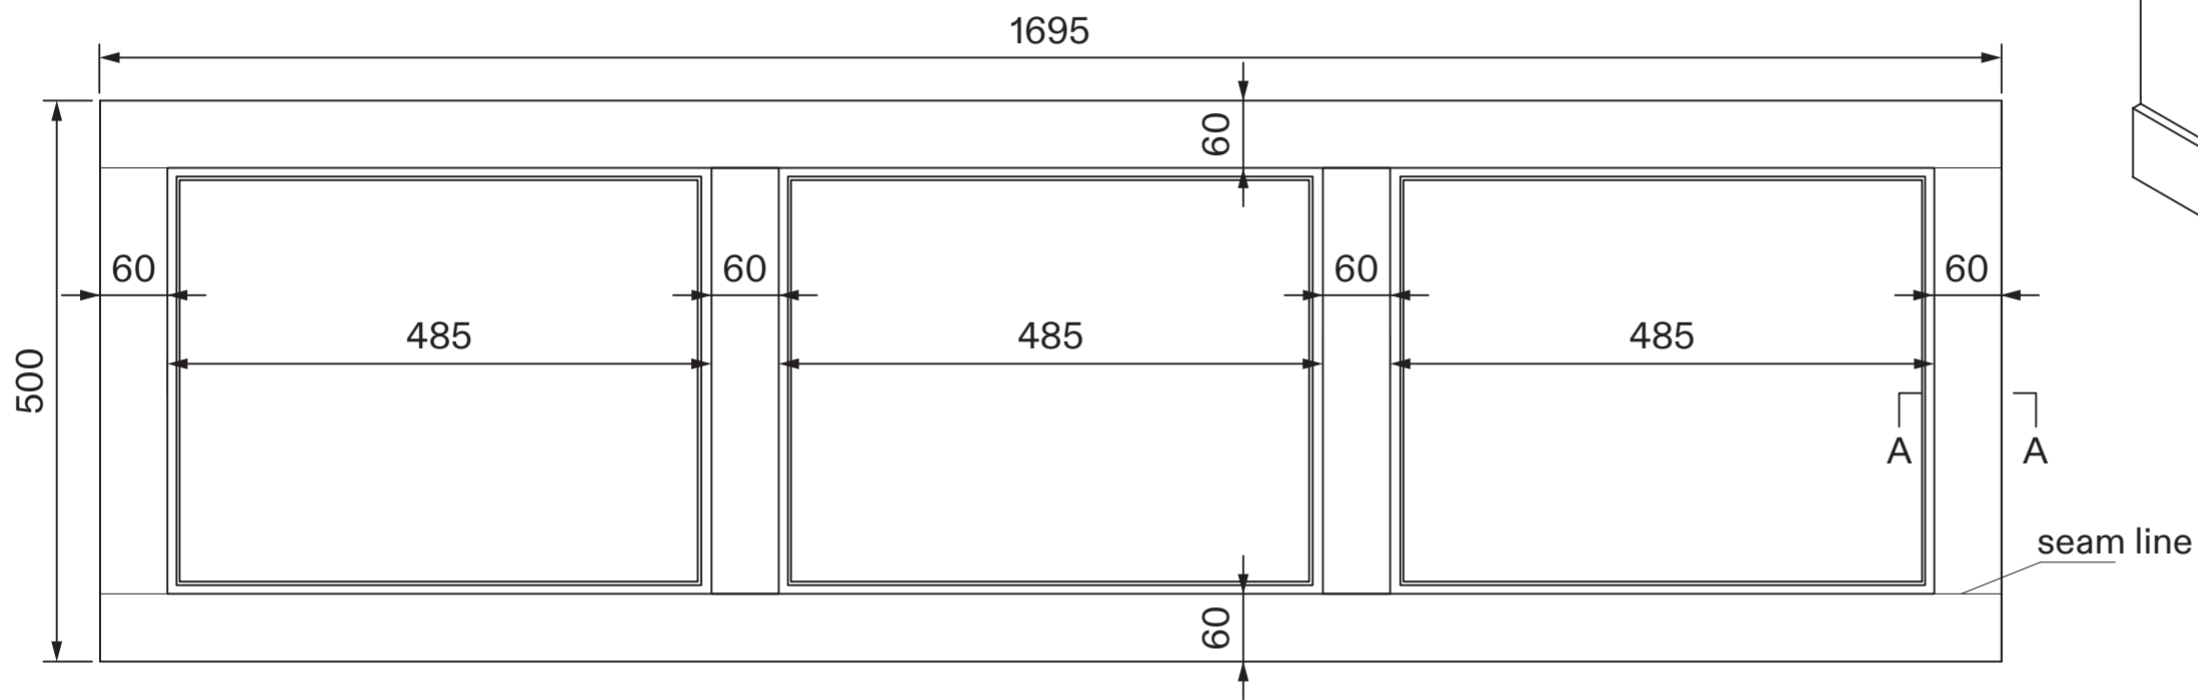

Front Plinth

Front Panel

LUSO

Product Name	Connaught Wooden Adjustable Bath Front Panel 1700mm
Material	Wood
Product Size (mm)	1695 x 500-620 x 20

All dimensions provided in millimeters.