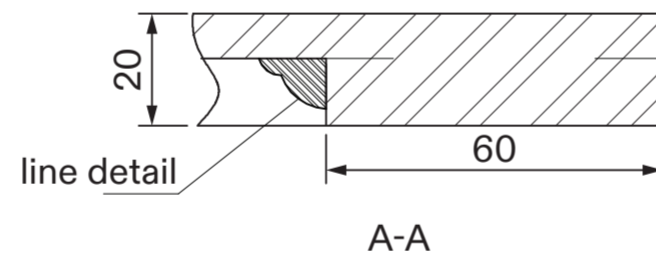

End Plinth

End Panel

LUSO

Product Name	Connaught Wooden Adjustable Bath End Panel 700mm
Material	Wood
Product Size (mm)	680 x 500-620 x 20

All dimensions provided in millimeters.