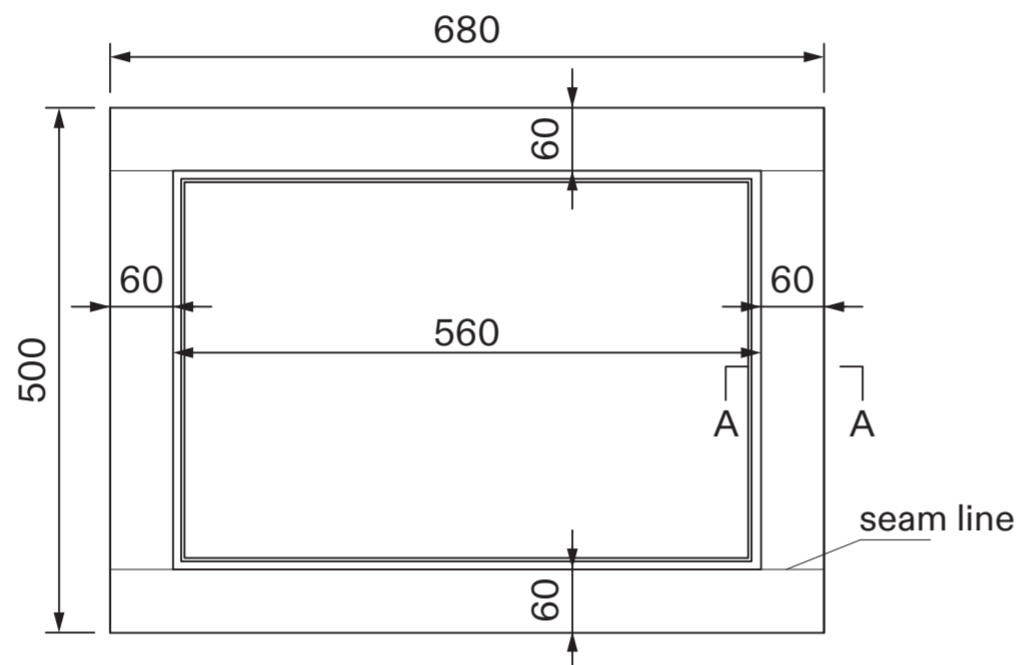

End Plinth

End Panel

LUSO

Product Name	Connaught Wooden Adjustable Bath End Panel 700mm
Material	Wood
Product Size (mm)	680 x 500-620 x 20

All dimensions provided in millimeters.