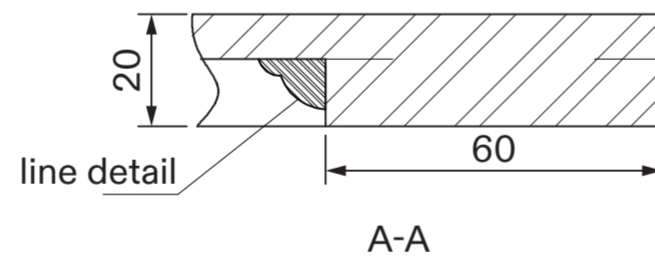

End Plinth

End Panel

LUSO

Product Name	Connaught Wooden Adjustable Bath End Panel 800mm
Material	Wood
Product Size (mm)	780 x 500-620 x 20

All dimensions provided in millimeters.