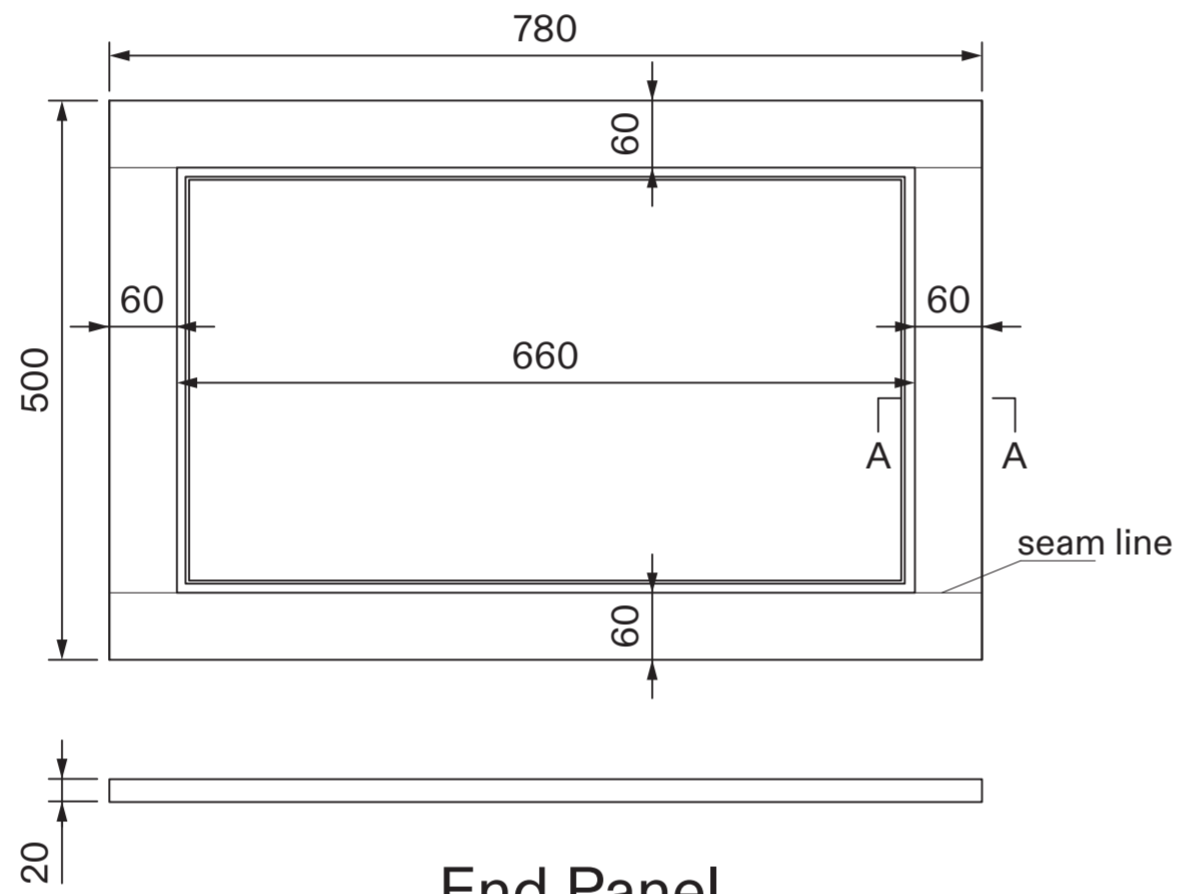

End Plinth

End Panel

LUSO

Product Name	Connaught Wooden Adjustable Bath End Panel 800mm
Material	Wood
Product Size (mm)	780 x 500-620 x 20

All dimensions provided in millimeters.