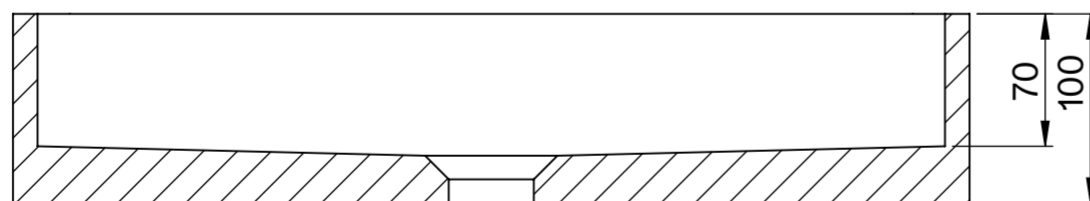

Top View

Front View - Section View

**LUSO**

Product Name	Arquadro
Material	Concrete
Product Size, mm	506 x 326 x 100

All dimensions provided in millimeters.