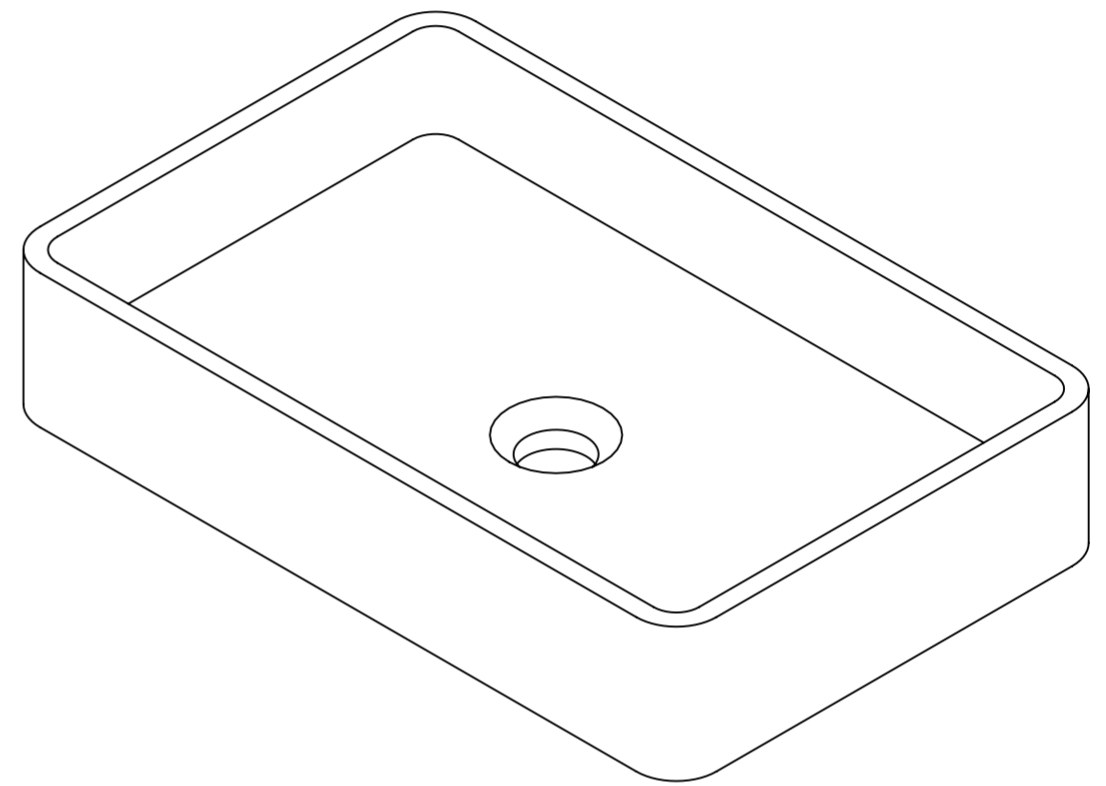

Top View

Front View - Section View

**LUSO**

Product Name	Arquadro
Material	Concrete
Product Size, mm	506 x 326 x 100

All dimensions provided in millimeters.