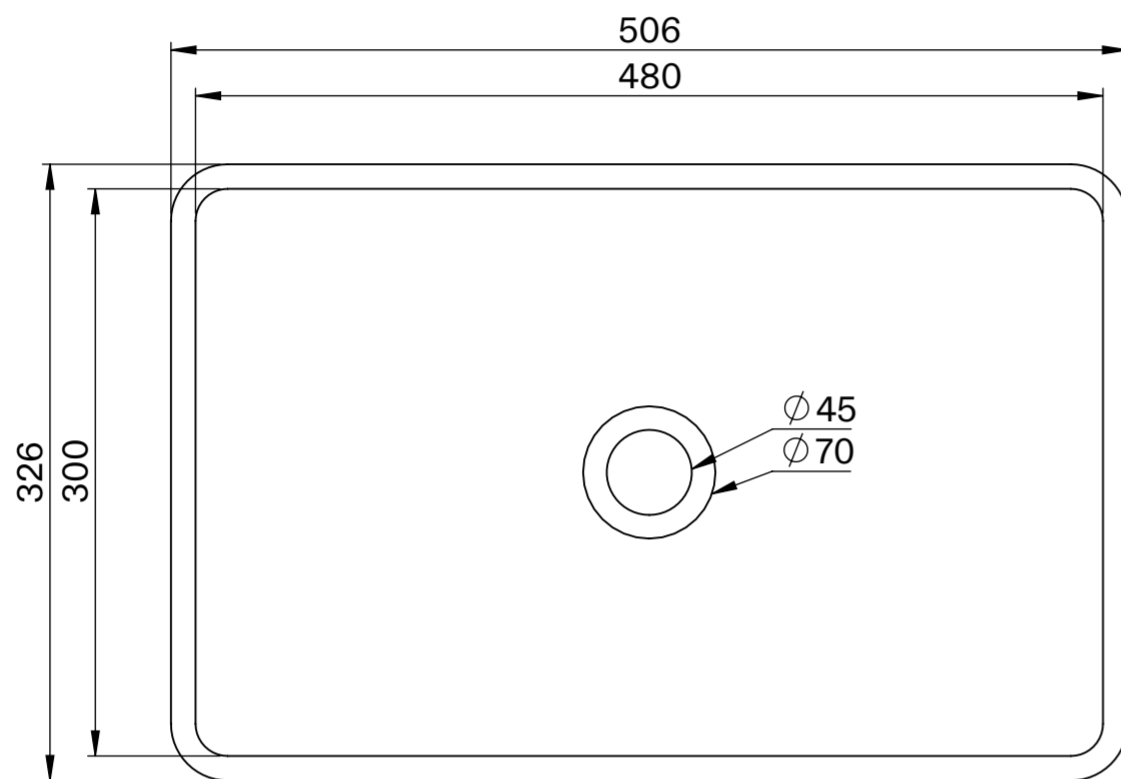

Top View

Front View - Section View

**LUSO**

Product Name	Arquadro
Material	Concrete
Product Size, mm	506 x 326 x 100

All dimensions provided in millimeters.