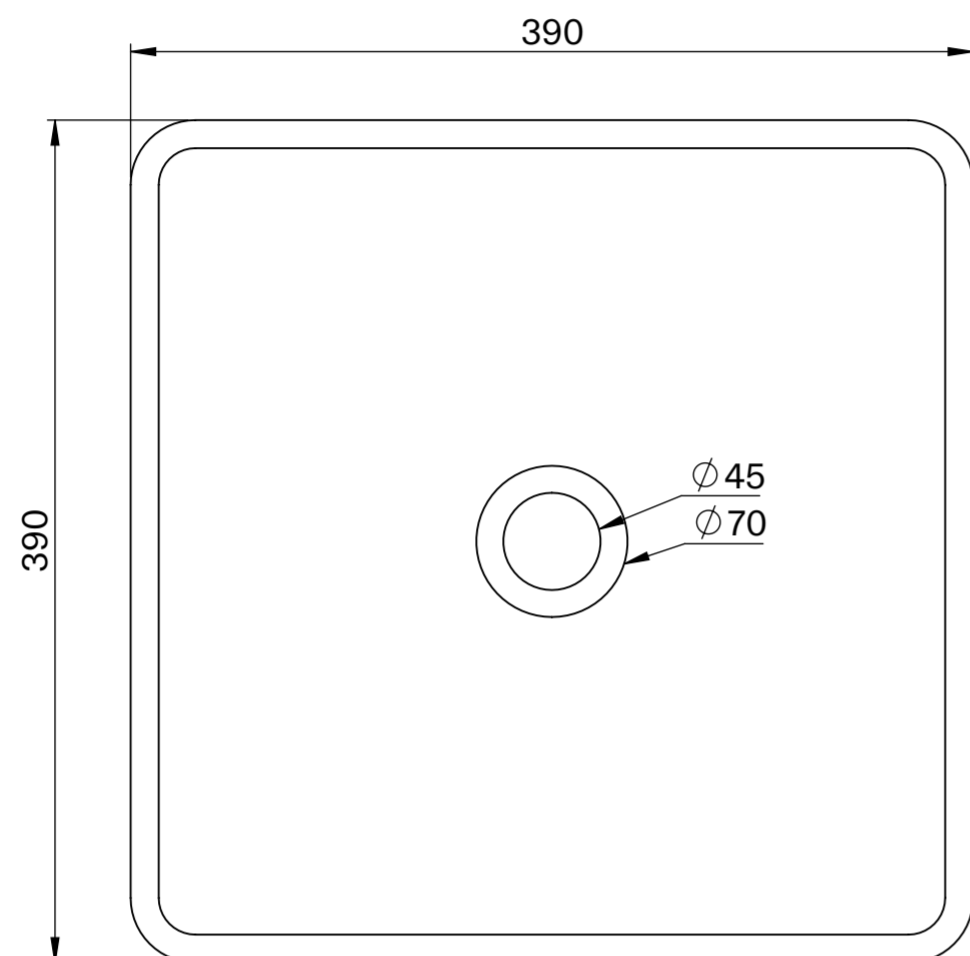

Top View

Front View - Section View

LUSO

Product Name	Arquadro
Material	Concrete
Product Size, mm	390 x 390 x 120

All dimensions provided in millimeters.