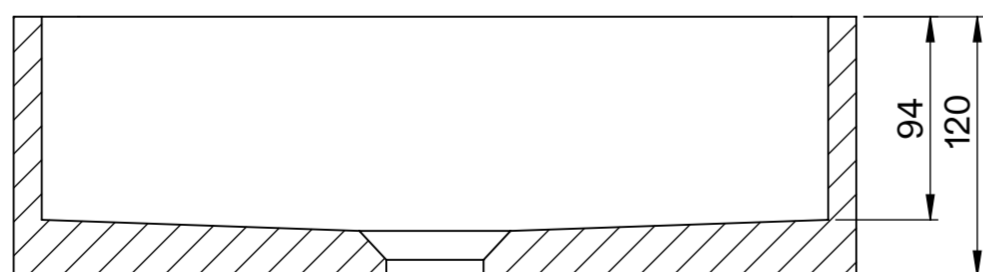

Top View

Front View - Section View

LUSO

Product Name	Arquadro
Material	Concrete
Product Size, mm	390 x 390 x 120

All dimensions provided in millimeters.