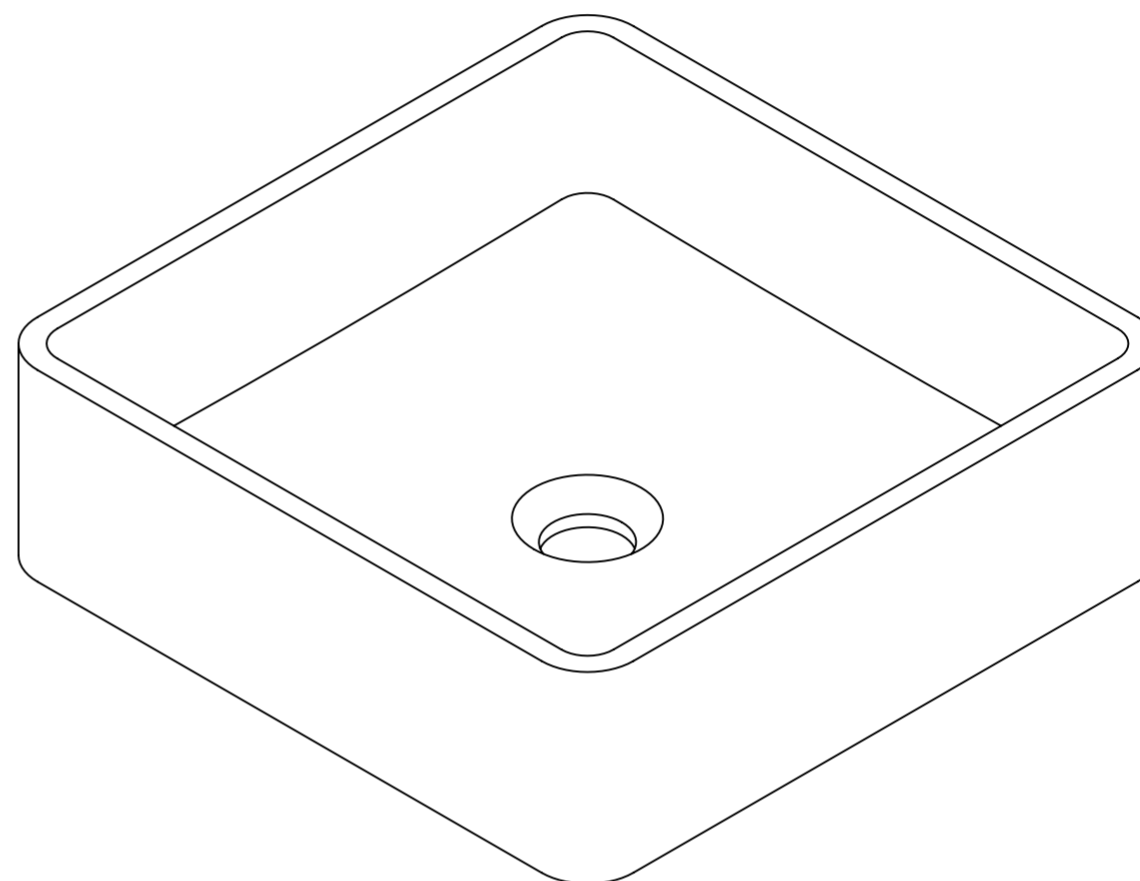

Top View

Front View - Section View

LUSO

Product Name	Arquadro
Material	Concrete
Product Size, mm	390 x 390 x 120

All dimensions provided in millimeters.