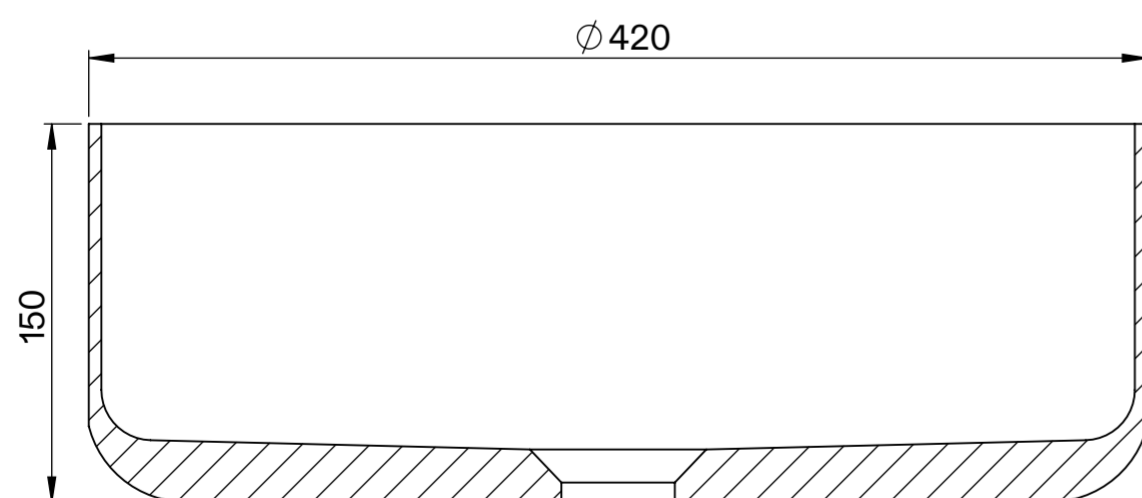

Top View

Front View - Section View

**LUSO**

Product Name	Scolpire
Material	Concrete
Product Size, mm	420 x 150

All dimensions provided in millimeters.