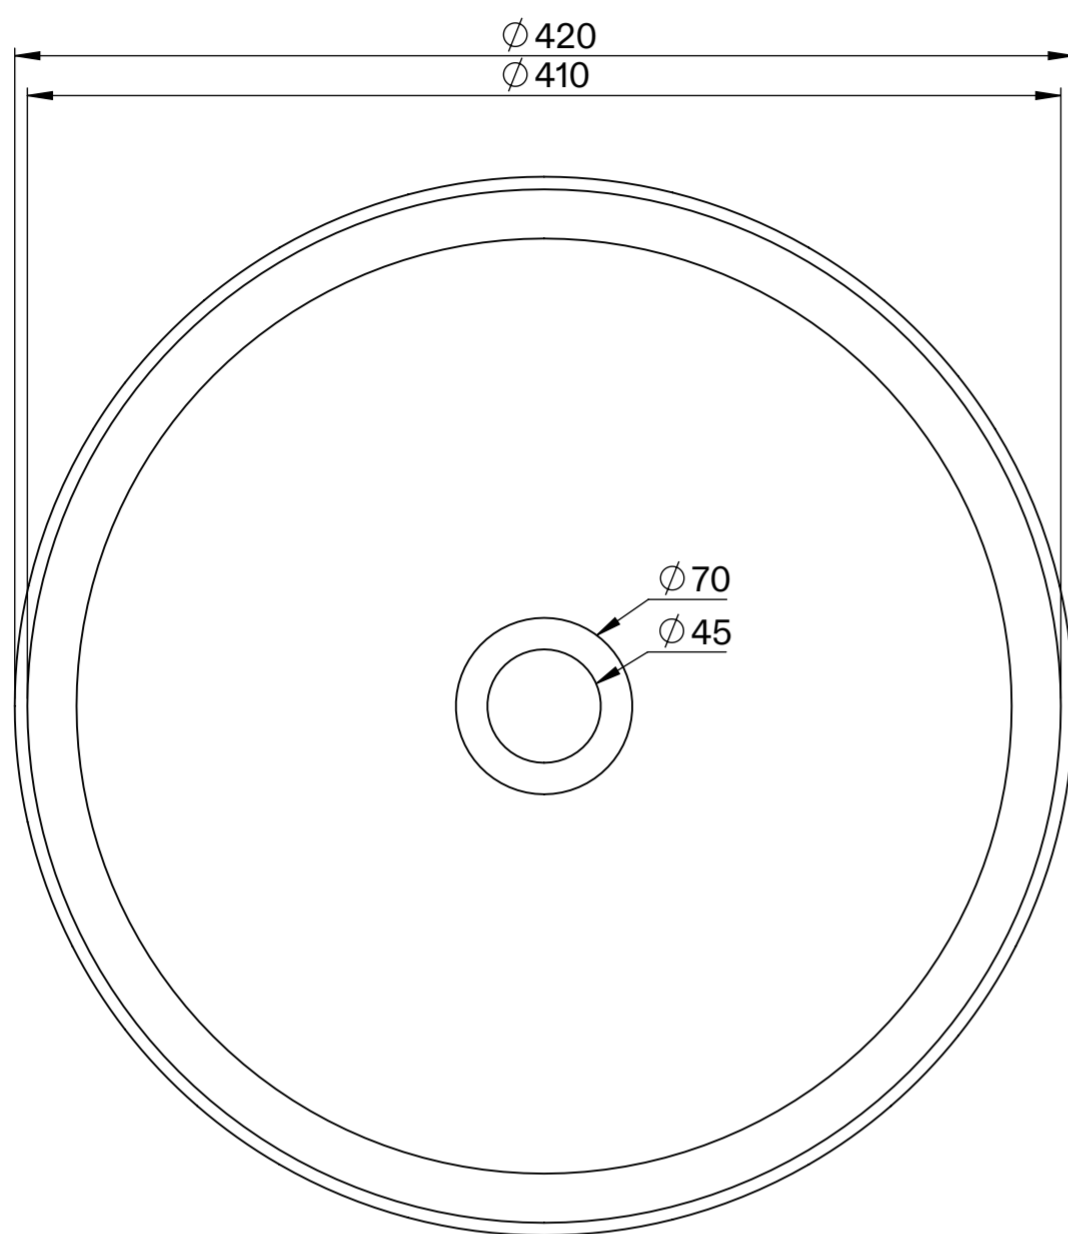

Top View

Front View - Section View

**LUSO**

Product Name	Scolpire
Material	Concrete
Product Size, mm	420 x 150

All dimensions provided in millimeters.