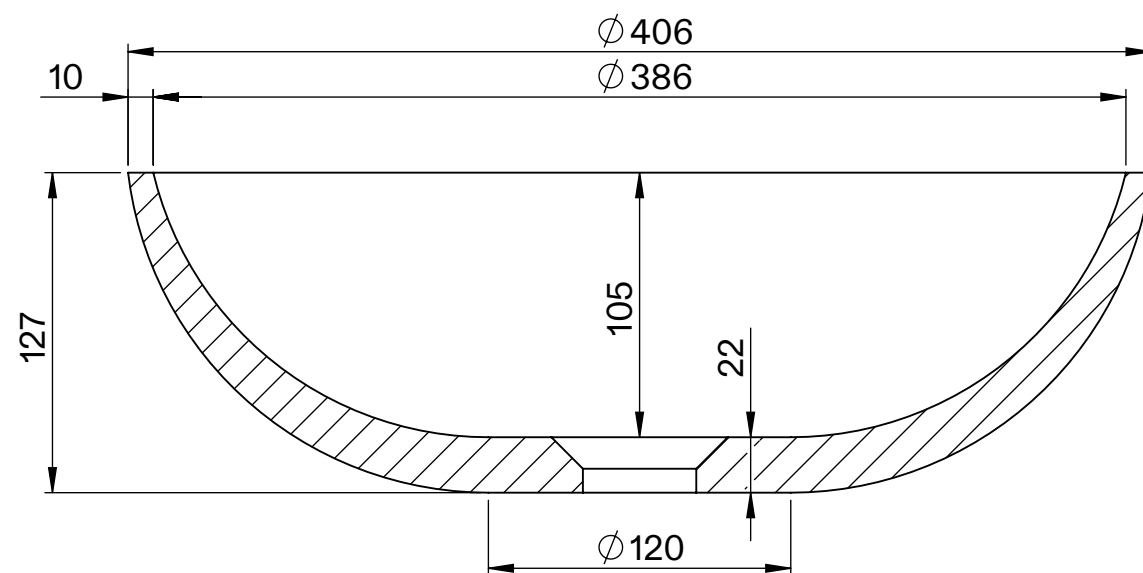

Top View

Front View - Section View

**LUSO**

Product Name	Catino
Material	Concrete
Product Size, mm	406 x 127

All dimensions provided in millimeters.