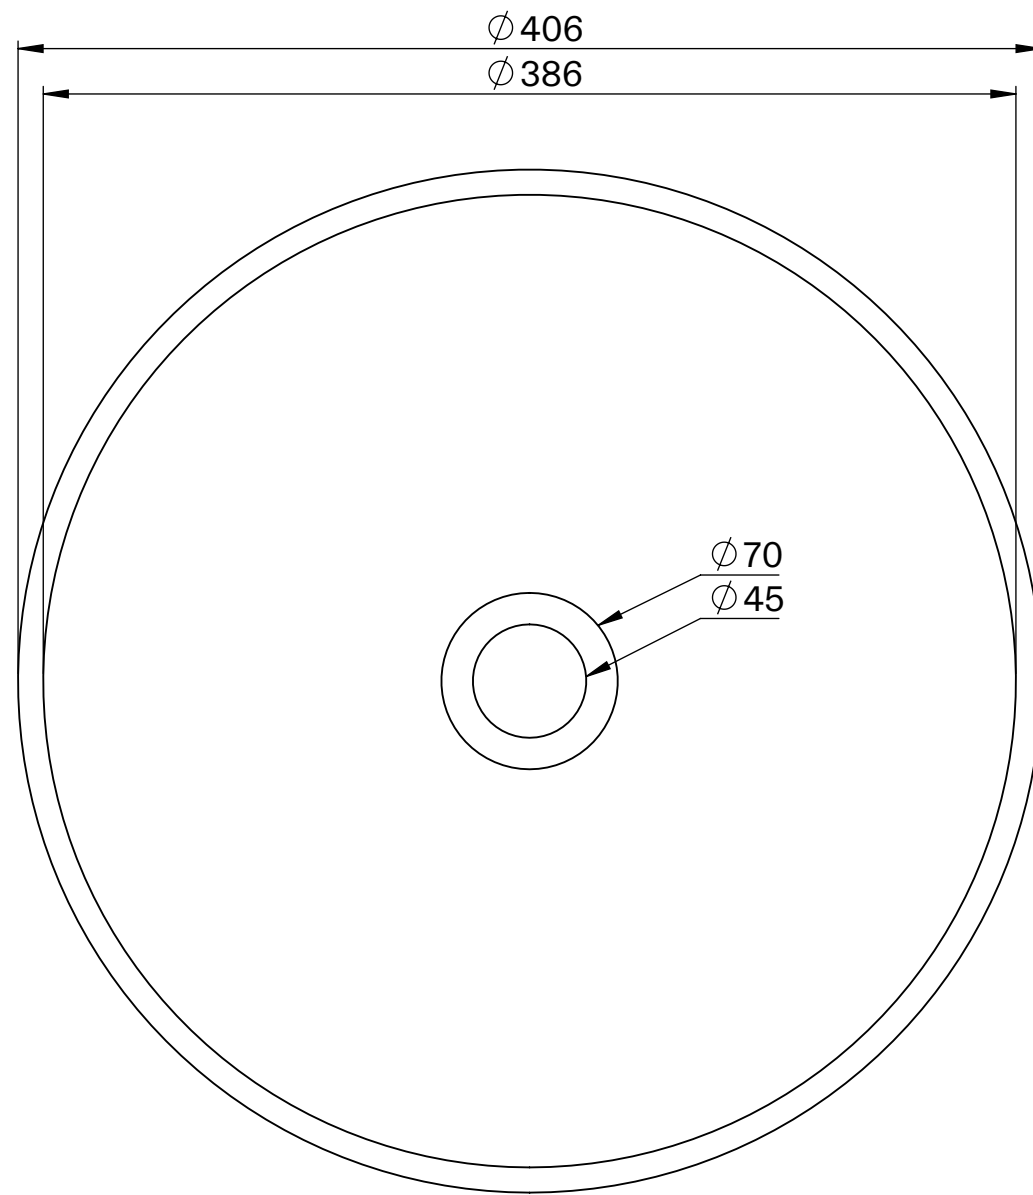

Top View

Front View - Section View

**LUSO**

Product Name	Catino
Material	Concrete
Product Size, mm	406 x 127

All dimensions provided in millimeters.