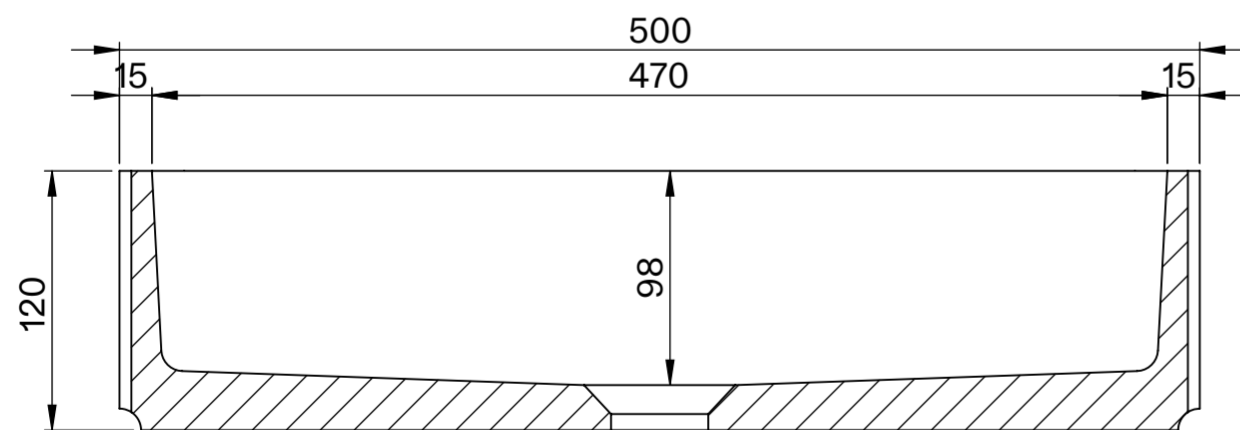

Top View

Front View - Section View

Side View - Section View

LUSO

Product Name	Costolato
Material	Concrete
Product Size, mm	500 x 300 x 120

All dimensions provided in millimeters.