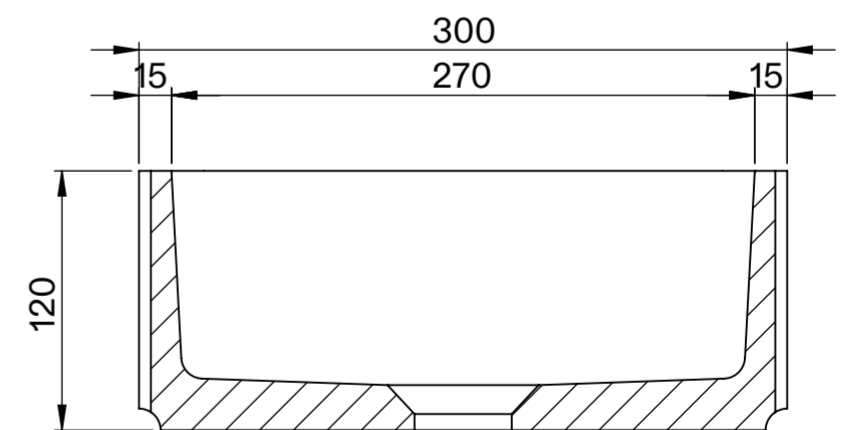

Top View

Front View - Section View

Side View - Section View

LUSO

Product Name	Costolato
Material	Concrete
Product Size, mm	500 x 300 x 120

All dimensions provided in millimeters.