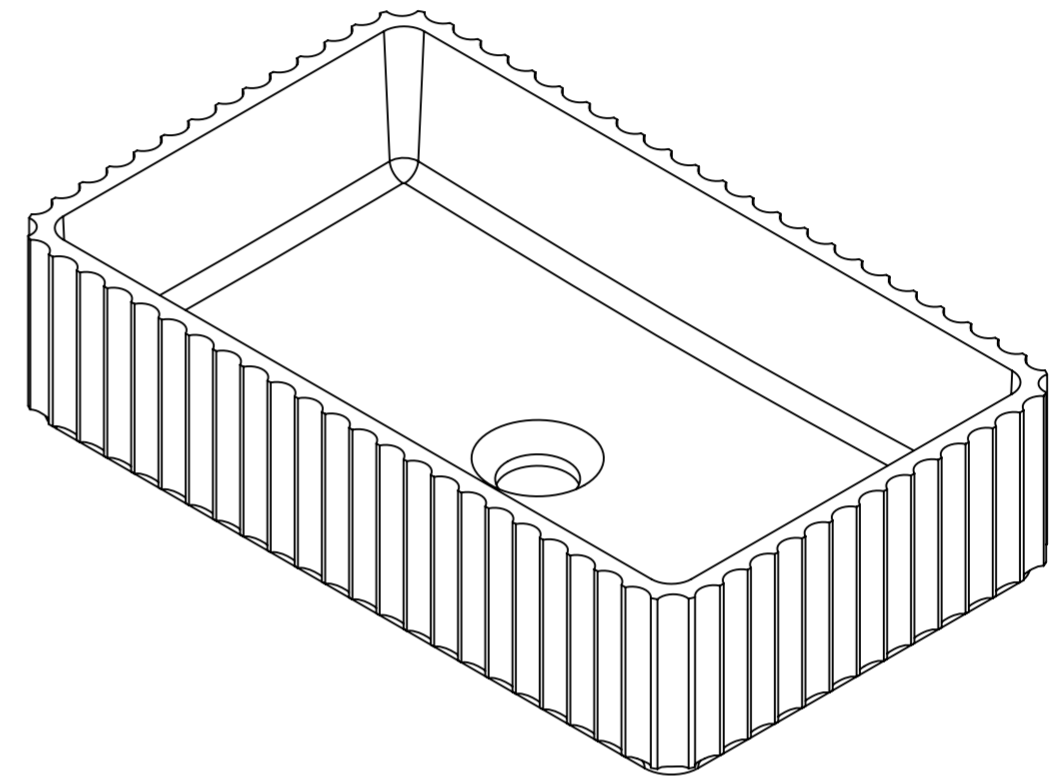

Top View

Front View - Section View

Side View - Section View

LUSO

Product Name	Costolato
Material	Concrete
Product Size, mm	500 x 300 x 120

All dimensions provided in millimeters.