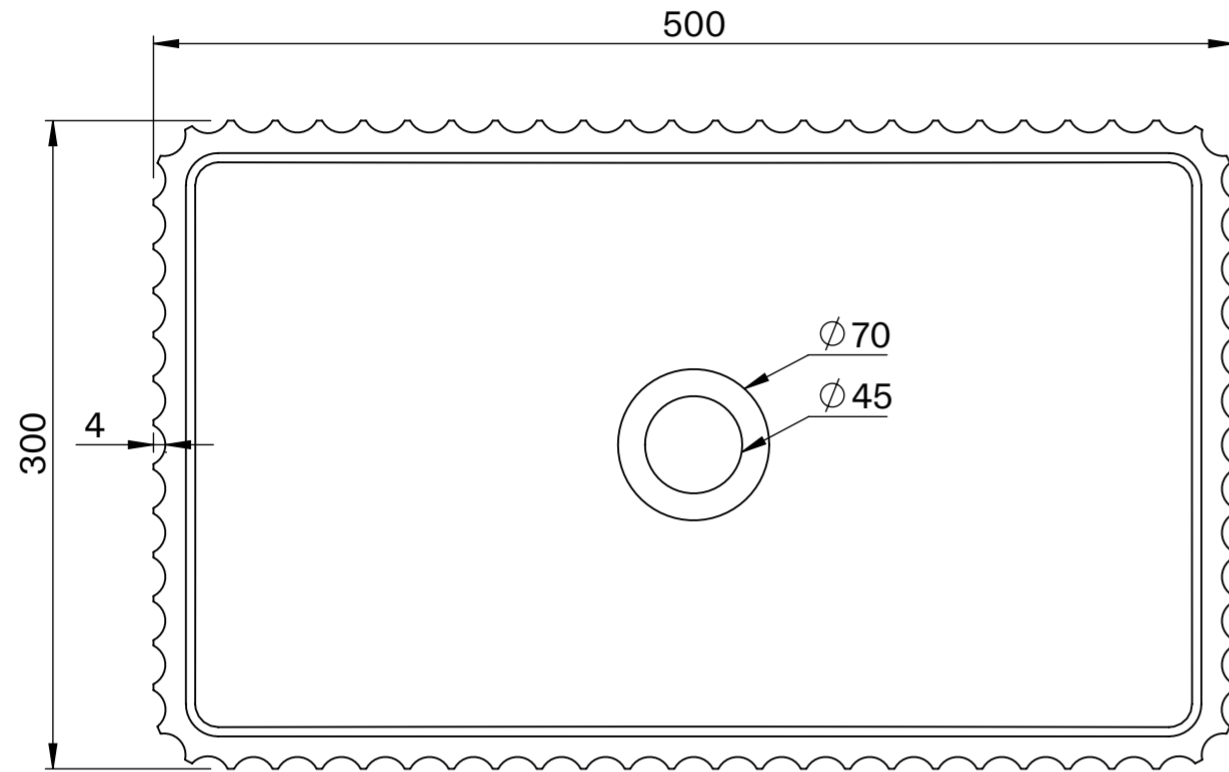

Top View

Front View - Section View

Side View - Section View

LUSO

Product Name	Costolato
Material	Concrete
Product Size, mm	500 x 300 x 120

All dimensions provided in millimeters.