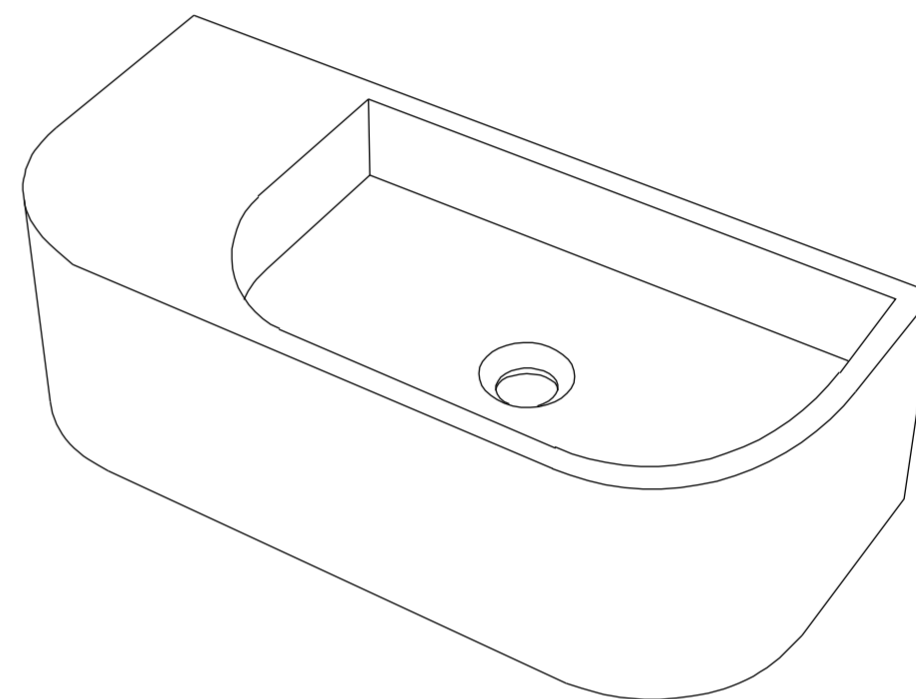

Top View

Front View - Section View

Side View - Section View

**LUSO**

Product Name	Voluto
Material	Concrete
Product Size, mm	650 x 300 x 200

All dimensions provided in millimeters.