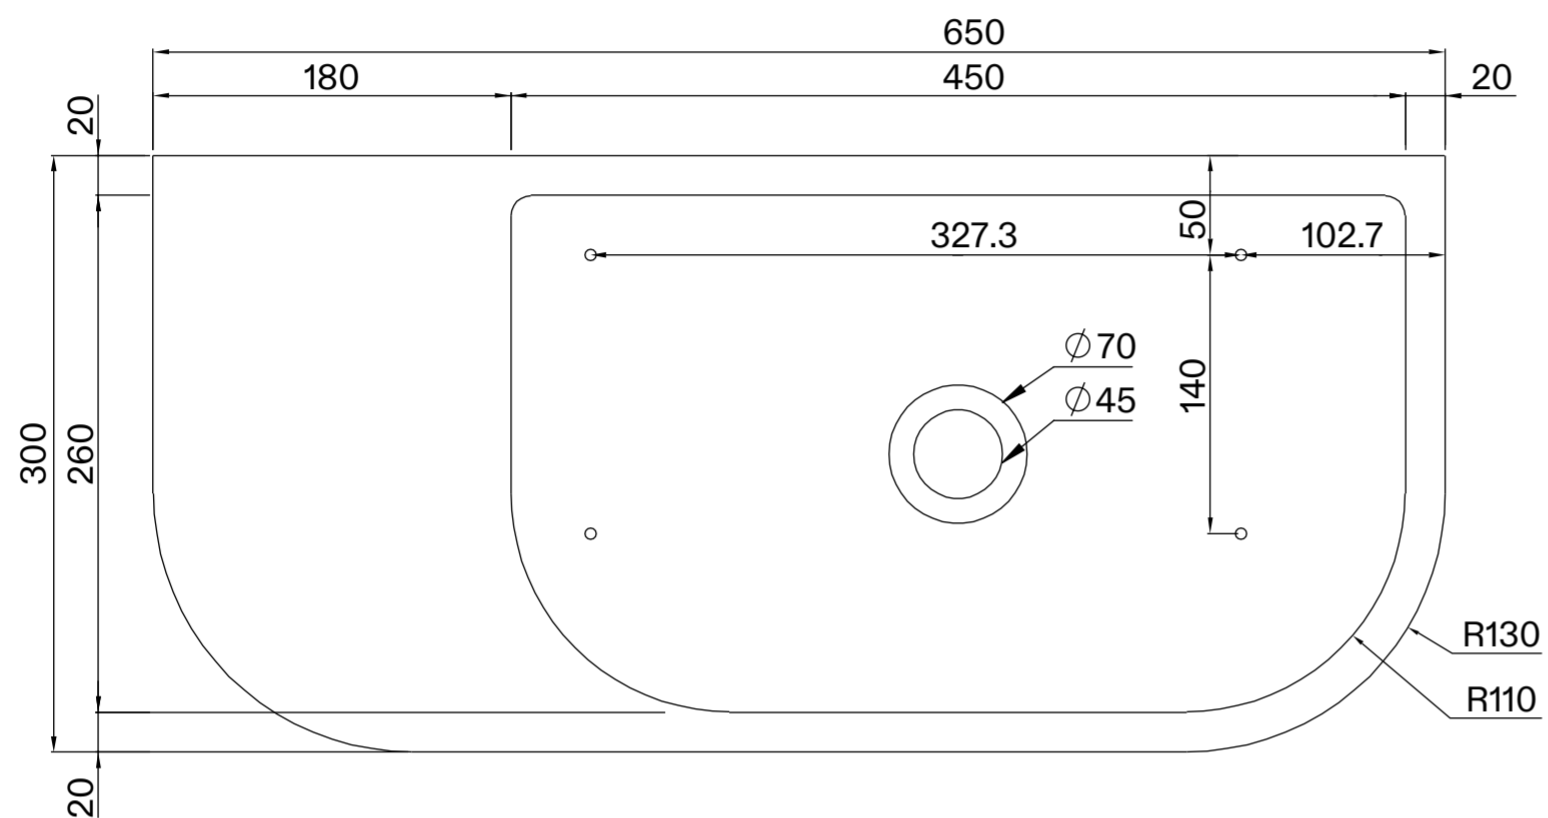

Top View

Front View - Section View

Side View - Section View

**LUSO**

Product Name	Voluto
Material	Concrete
Product Size, mm	650 x 300 x 200

All dimensions provided in millimeters.