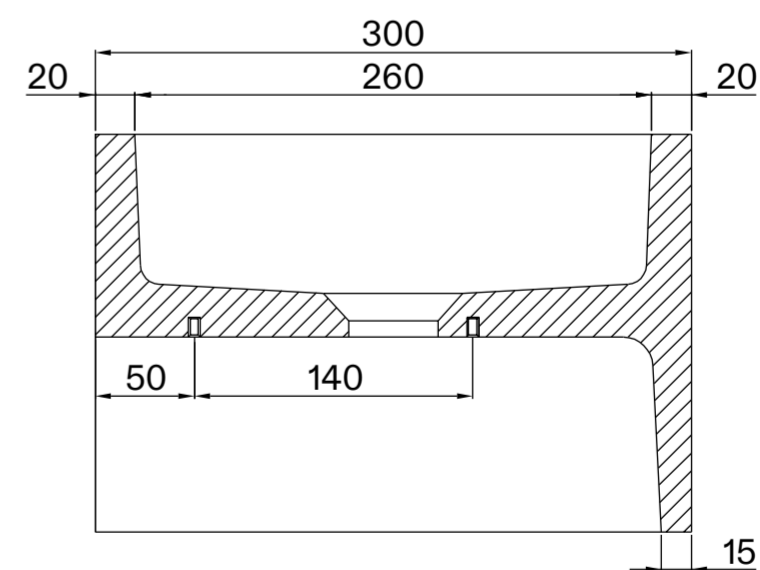

Top View

Front View - Section View

Side View - Section View

**LUSO**

Product Name	Voluto
Material	Concrete
Product Size, mm	650 x 300 x 200

All dimensions provided in millimeters.