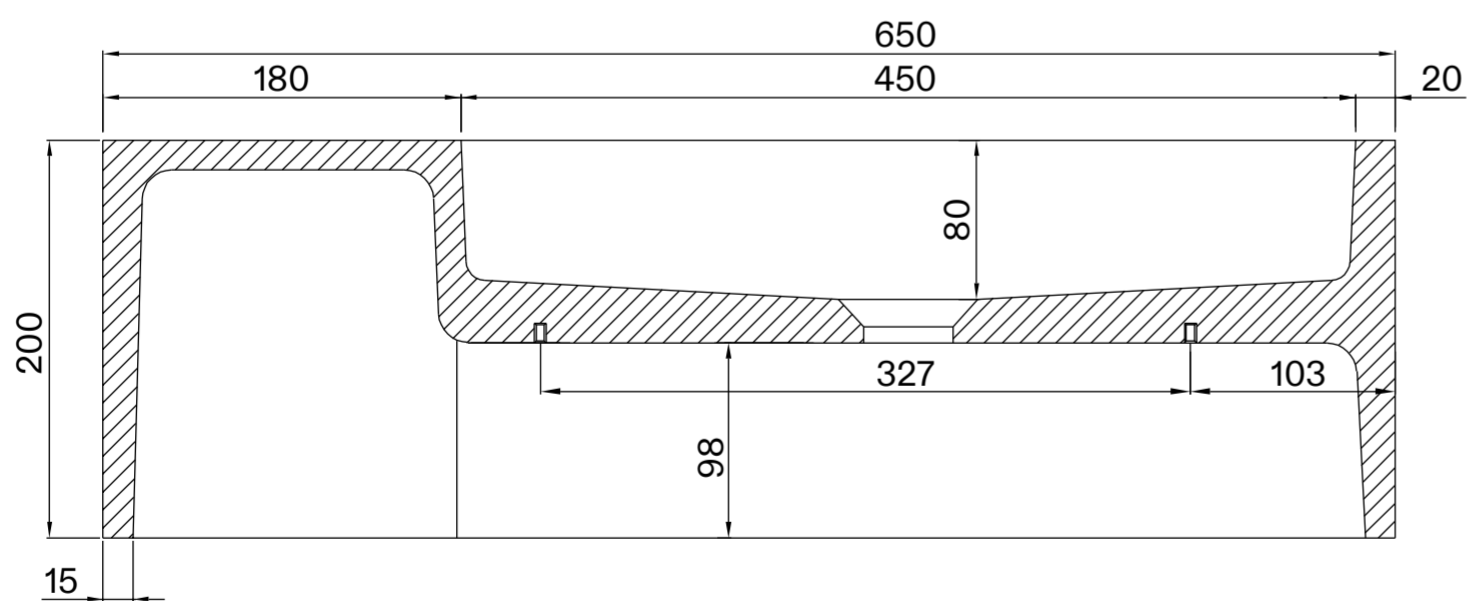

Top View

Front View - Section View

Side View - Section View

**LUSO**

Product Name	Voluto
Material	Concrete
Product Size, mm	650 x 300 x 200

All dimensions provided in millimeters.