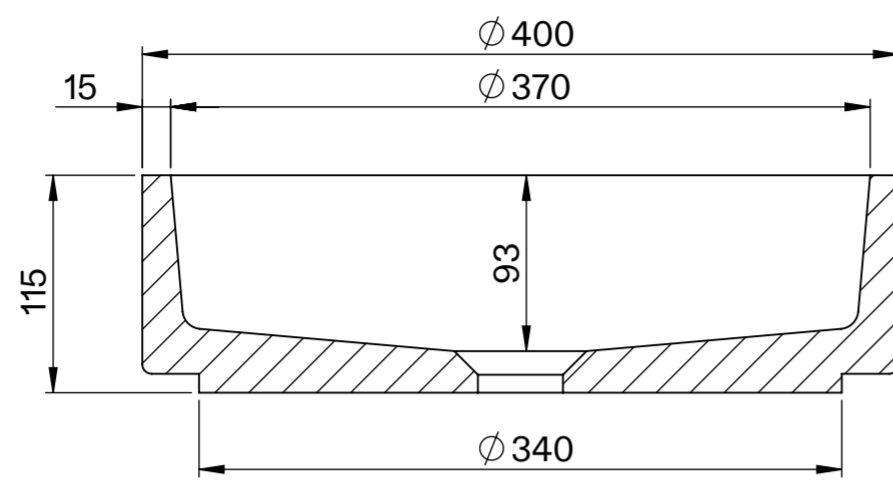

Front View - Section View

Top View

LUSO

Product Name	Colonna
Material	Concrete
Product Size, mm	850 x 400

All dimensions provided in millimeters.