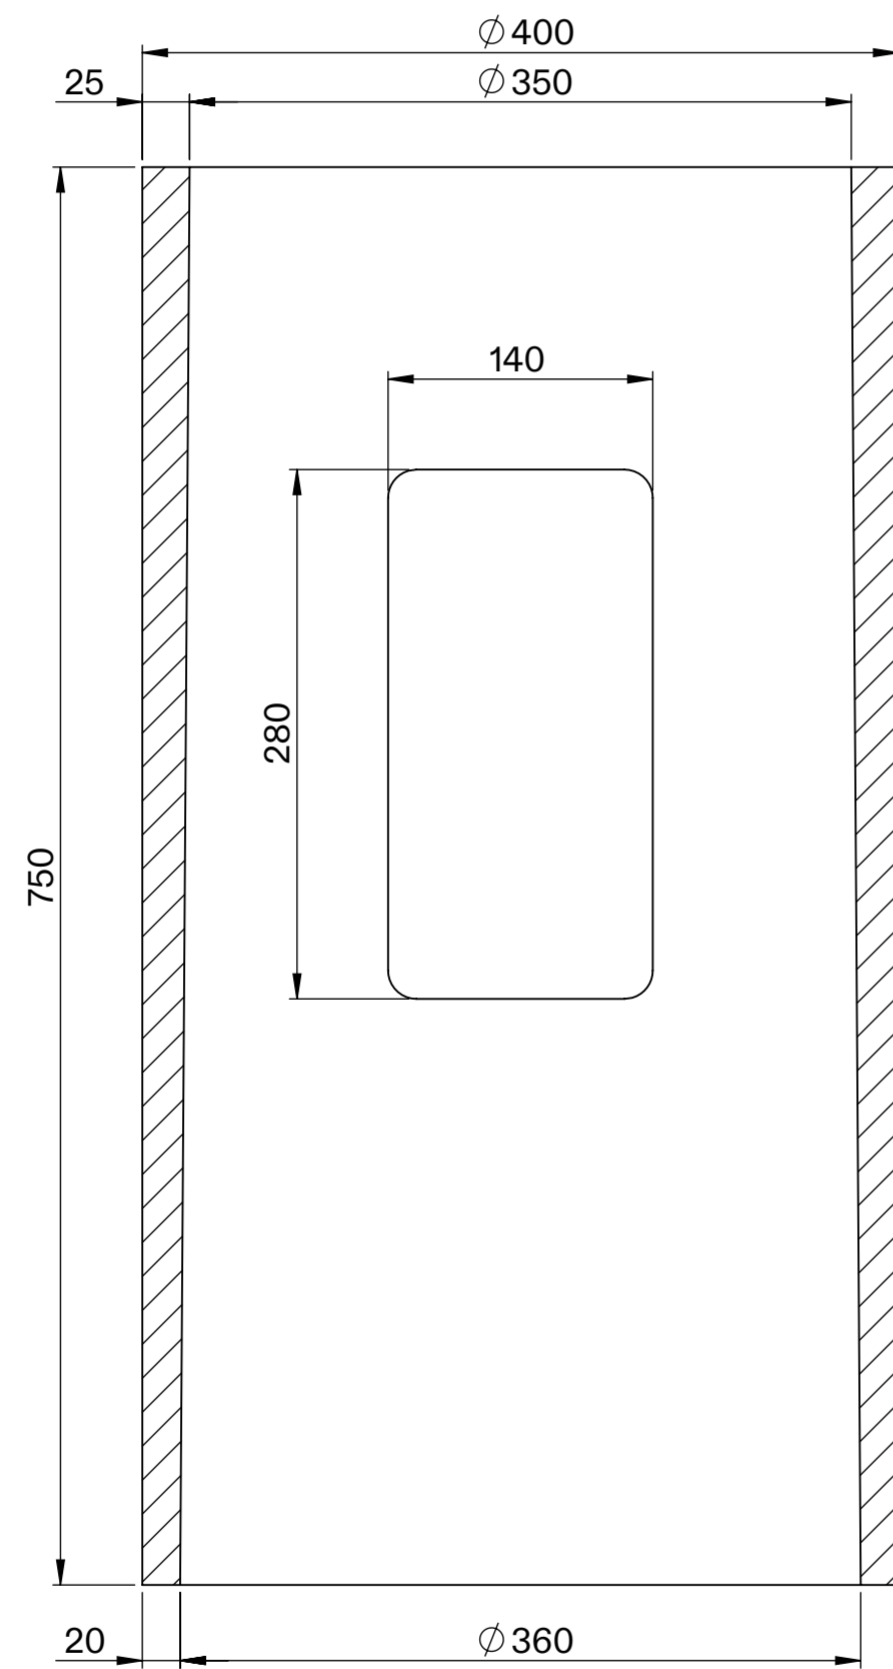

Front View - Section View

Top View

LUSO

Product Name	Colonna
Material	Concrete
Product Size, mm	850 x 400

All dimensions provided in millimeters.