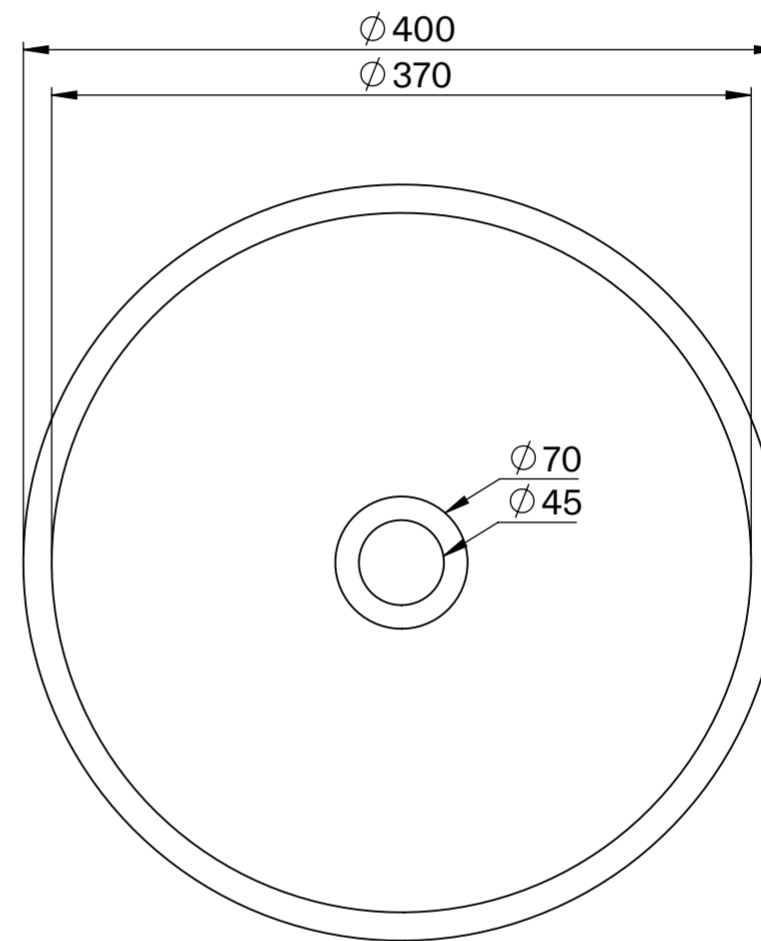

Front View - Section View

Top View

LUSO

Product Name	Colonna
Material	Concrete
Product Size, mm	850 x 400

All dimensions provided in millimeters.