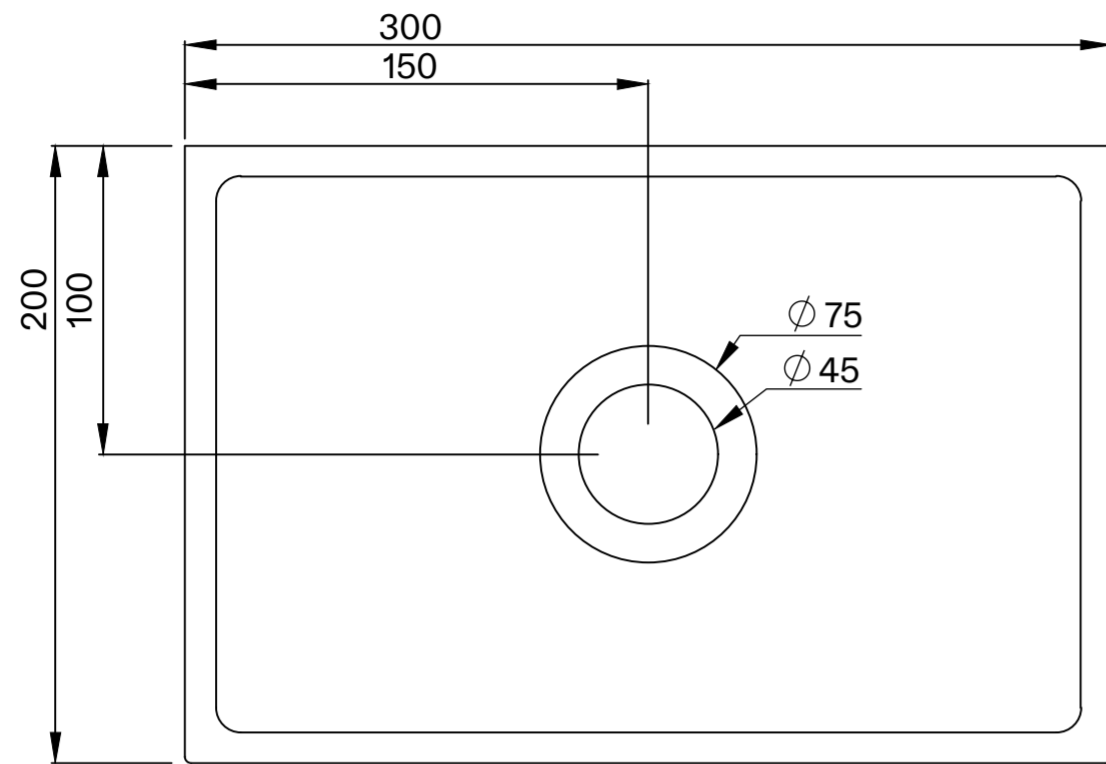

Top View

Front View - Section View

Side View - Section View

LUSO

Product Name	Sobrio
Material	Concrete
Product Size, mm	300 x 200 x 200

All dimensions provided in millimeters.