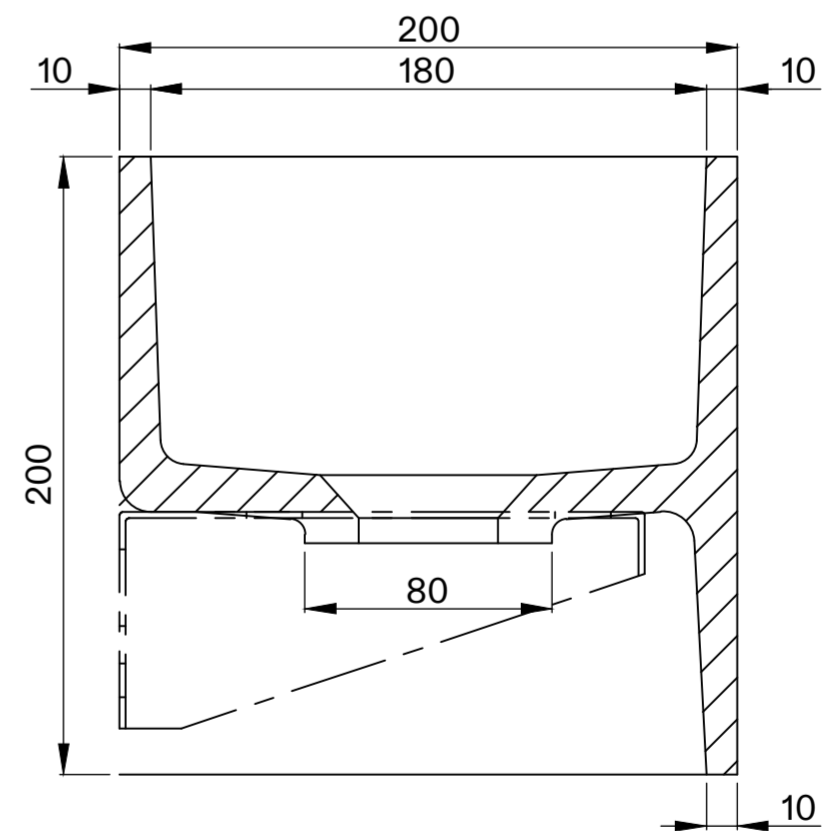

Top View

Front View - Section View

Side View - Section View

LUSO

Product Name	Sobrio
Material	Concrete
Product Size, mm	300 x 200 x 200

All dimensions provided in millimeters.