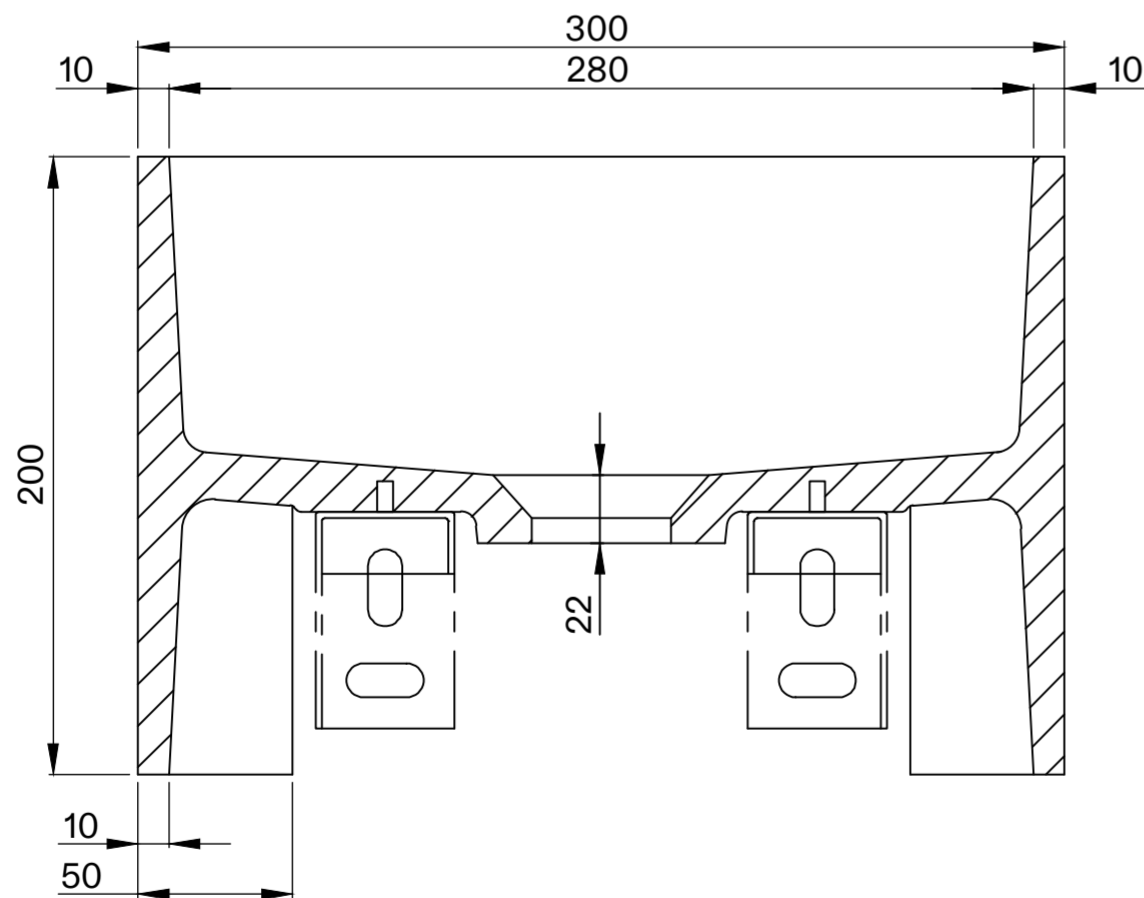

Top View

Front View - Section View

Side View - Section View

LUSO

Product Name	Sobrio
Material	Concrete
Product Size, mm	300 x 200 x 200

All dimensions provided in millimeters.