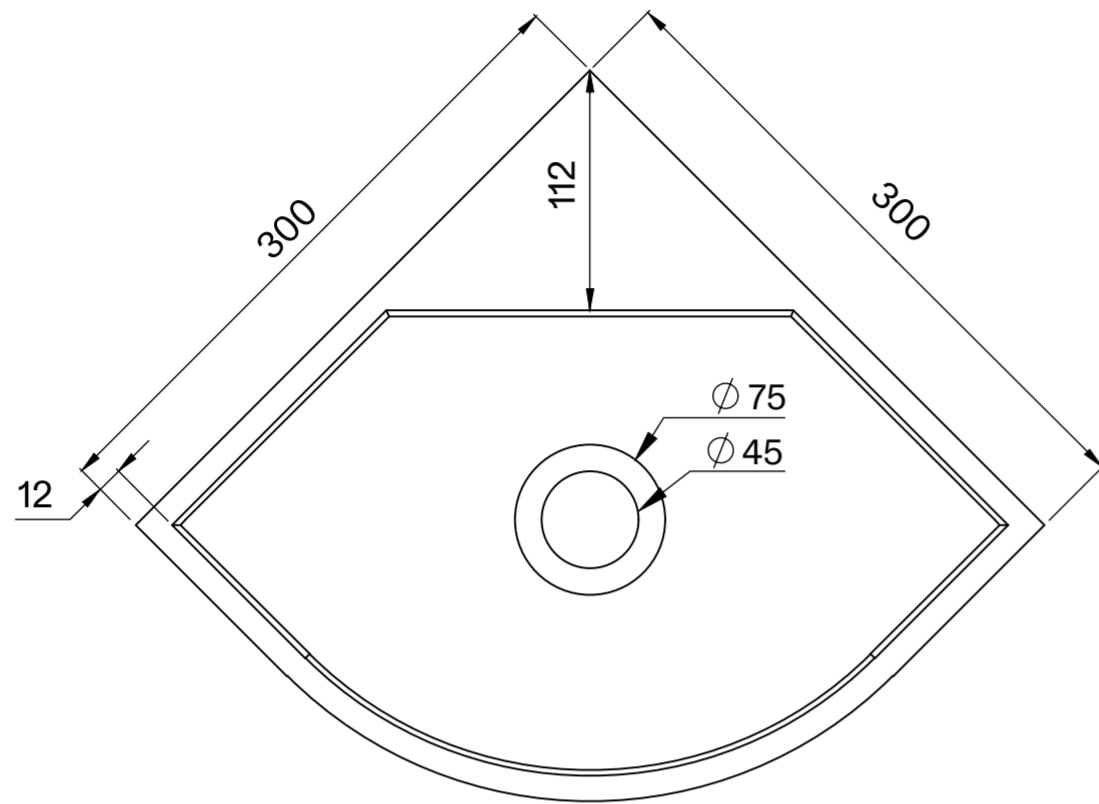

Top View

Front View - Section View

Side View - Section View

**LUSO**

Product Name	Cantiera
Material	Concrete
Product Size, mm	300 x 300 x 200

All dimensions provided in millimeters.