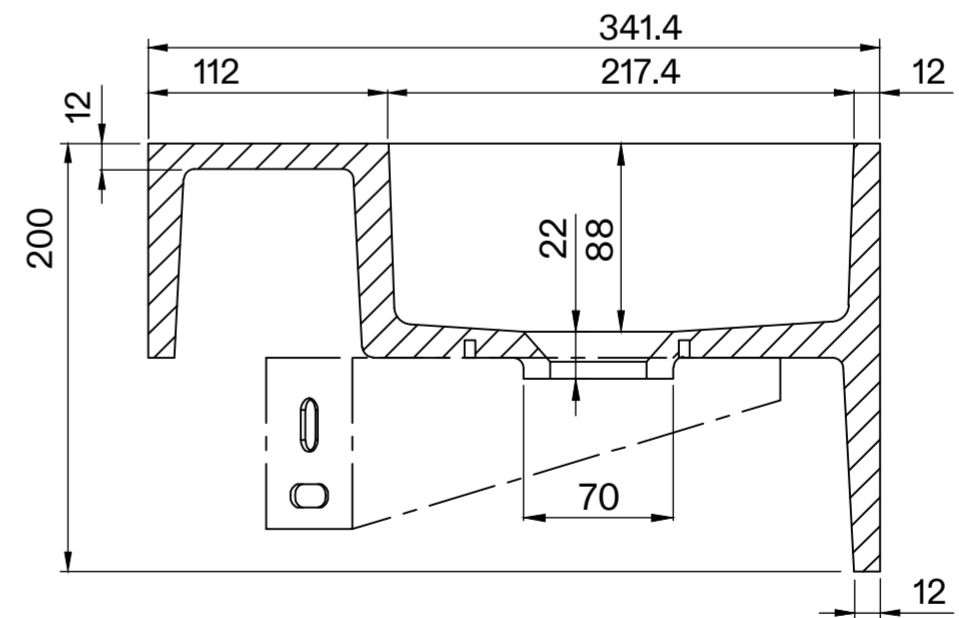

Top View

Front View - Section View

Side View - Section View

**LUSO**

Product Name	Cantiera
Material	Concrete
Product Size, mm	300 x 300 x 200

All dimensions provided in millimeters.