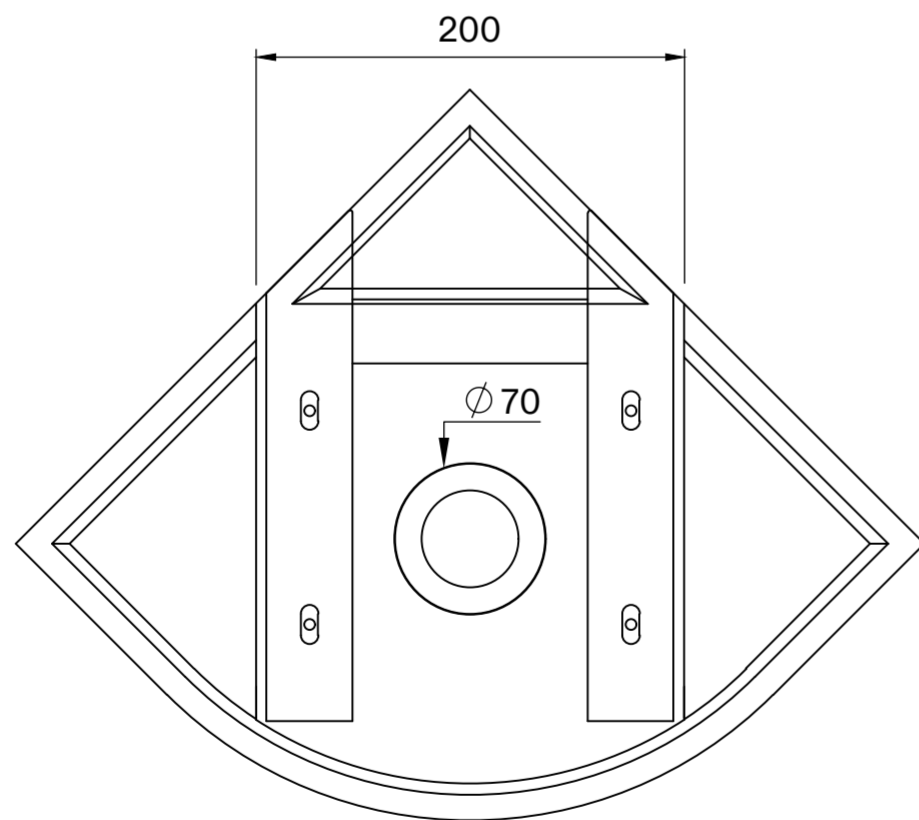

Top View

Front View - Section View

Side View - Section View

**LUSO**

Product Name	Cantiera
Material	Concrete
Product Size, mm	300 x 300 x 200

All dimensions provided in millimeters.