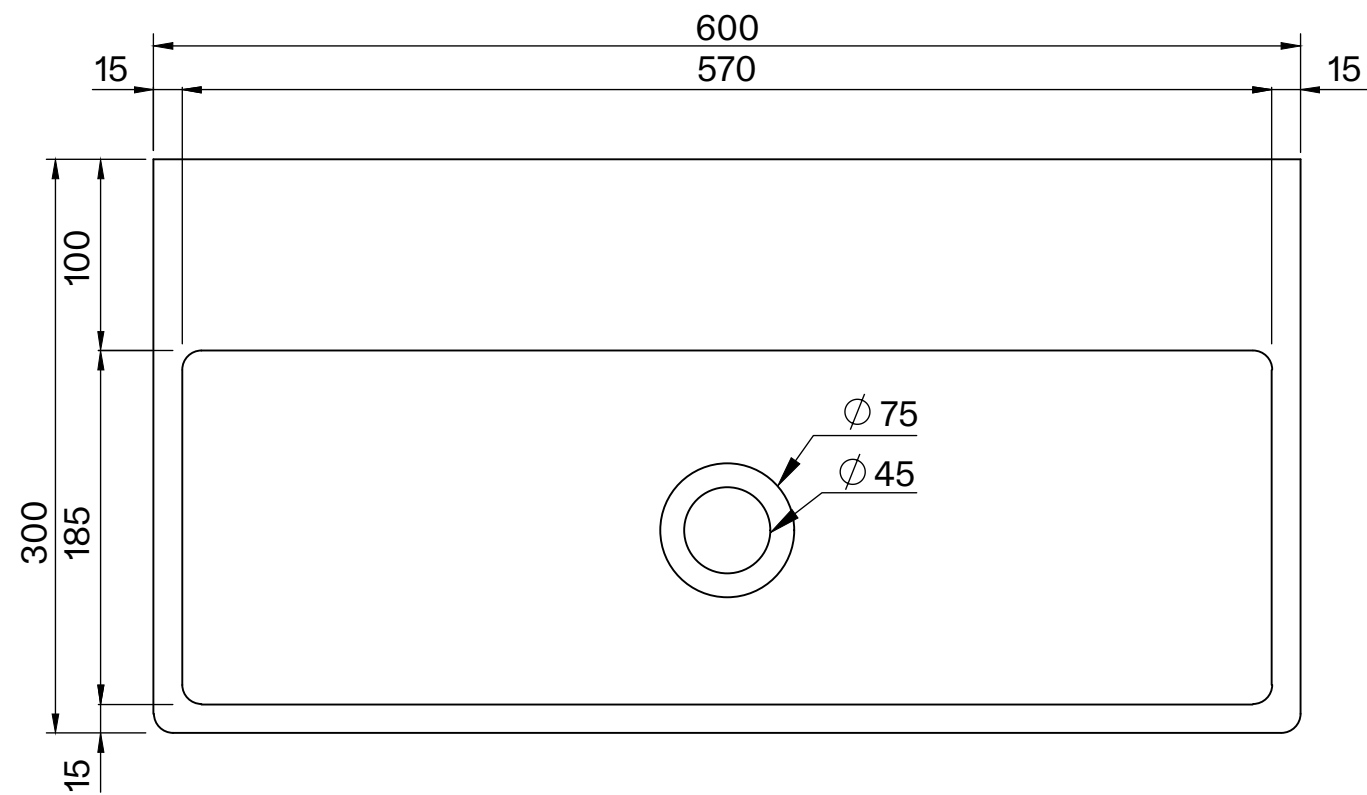

Top View

Front View - Section View

Side View - Section View

**LUSO**

Product Name	Lineare
Material	Concrete
Product Size, mm	600 x 300 x 150

All dimensions provided in millimeters.