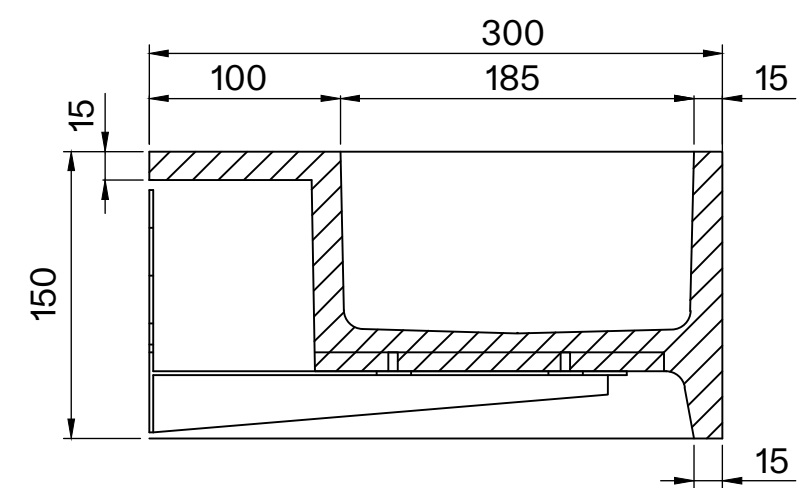

Top View

Front View - Section View

Side View - Section View

**LUSO**

Product Name	Lineare
Material	Concrete
Product Size, mm	600 x 300 x 150

All dimensions provided in millimeters.