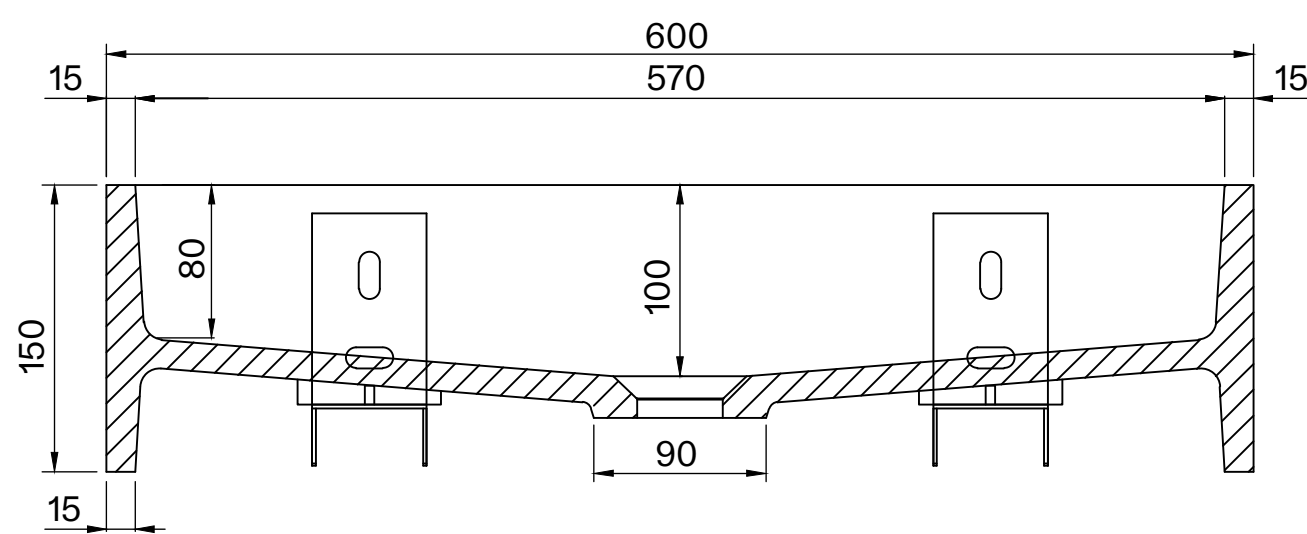

Top View

Front View - Section View

Side View - Section View

**LUSO**

Product Name	Lineare
Material	Concrete
Product Size, mm	600 x 300 x 150

All dimensions provided in millimeters.