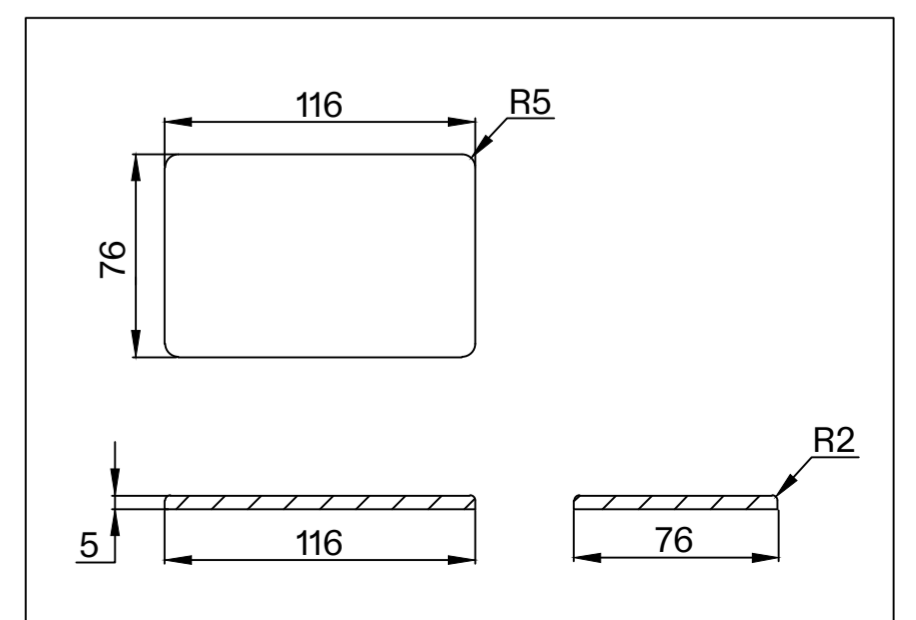

Top View

Front View - Section View

Side View - Section View

**LUSO**

Product Name	Esposa
Material	Concrete
Product Size, mm	400 x 200 x 400

All dimensions provided in millimeters.