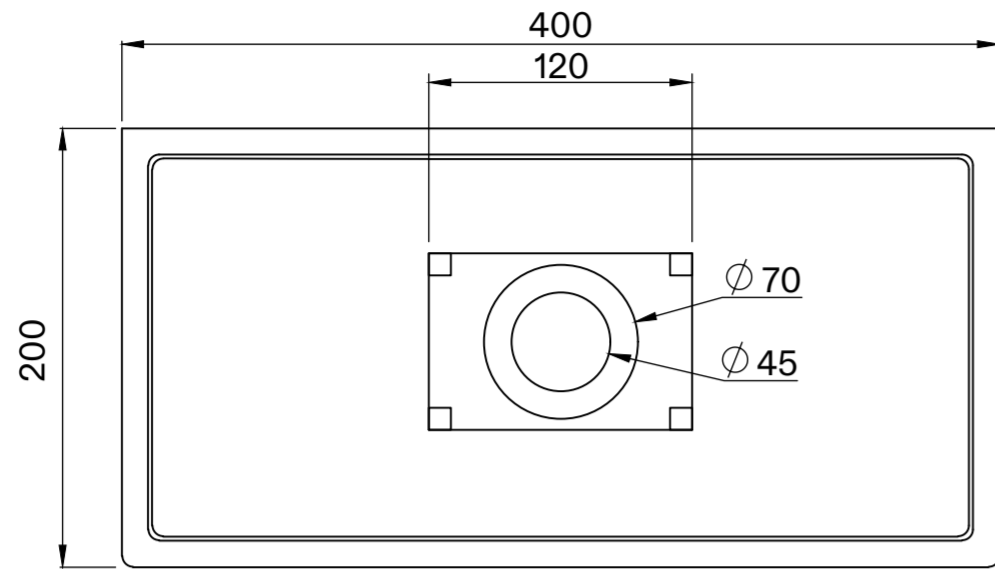

Top View

Front View - Section View

Side View - Section View

**LUSO**

Product Name	Esposa
Material	Concrete
Product Size, mm	400 x 200 x 400

All dimensions provided in millimeters.