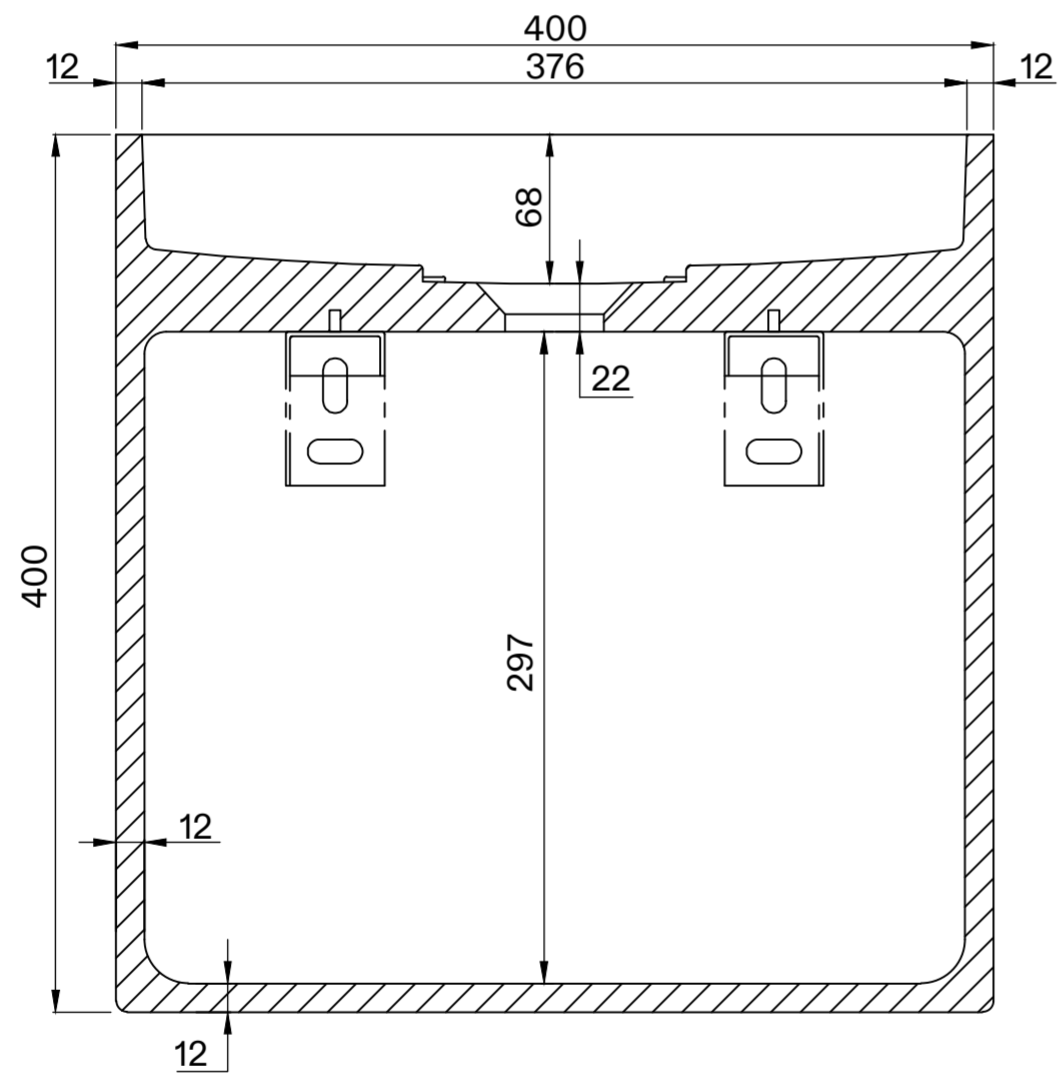

Top View

Front View - Section View

Side View - Section View

**LUSO**

Product Name	Esposa
Material	Concrete
Product Size, mm	400 x 200 x 400

All dimensions provided in millimeters.