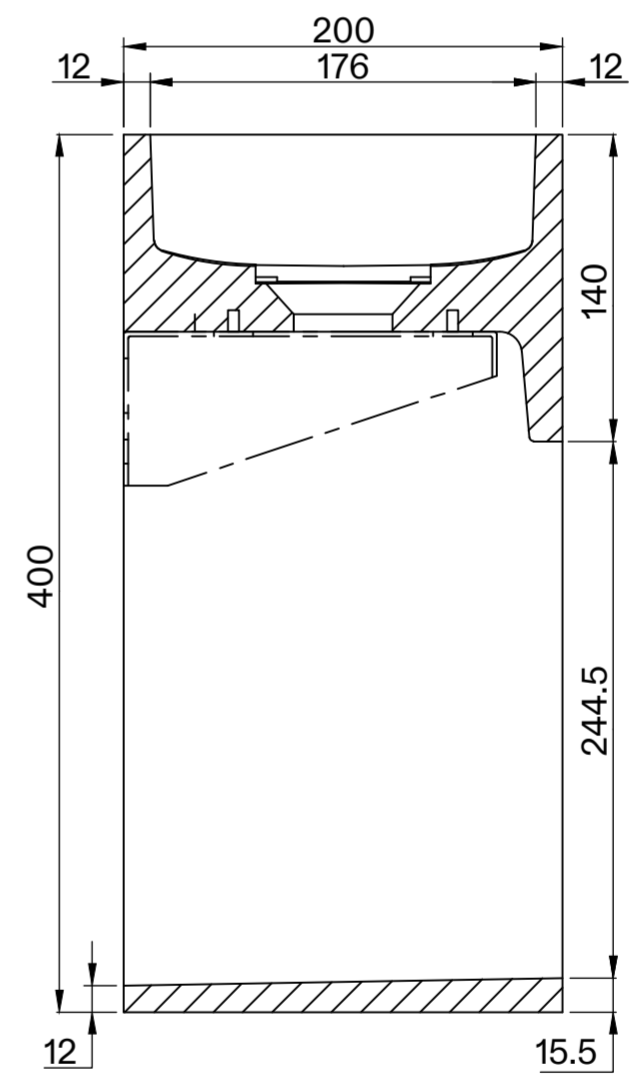

Top View

Front View - Section View

Side View - Section View

**LUSO**

Product Name	Esposa
Material	Concrete
Product Size, mm	400 x 200 x 400

All dimensions provided in millimeters.