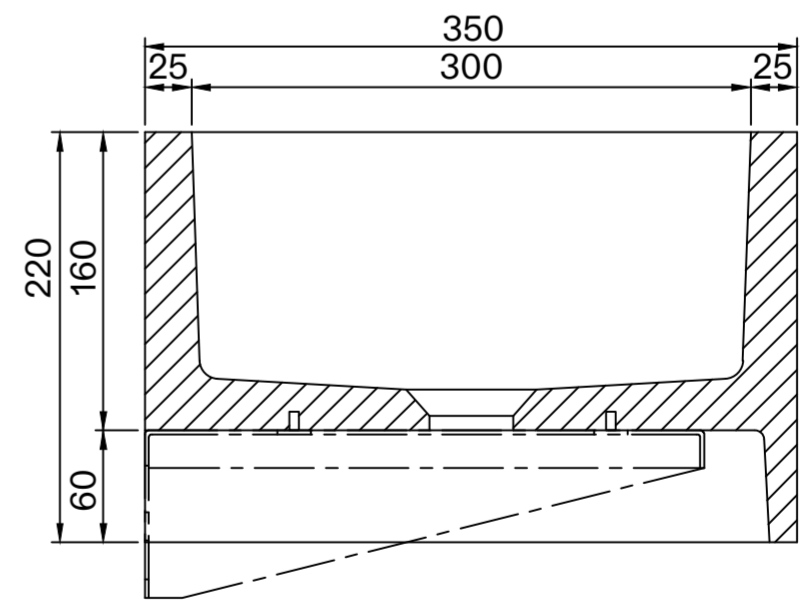

Top View

Front View - Section View

Side View - Section View

LUSO

Product Name	Blocco
Material	Concrete
Product Size, mm	600 x 350 x 220

All dimensions provided in millimeters.