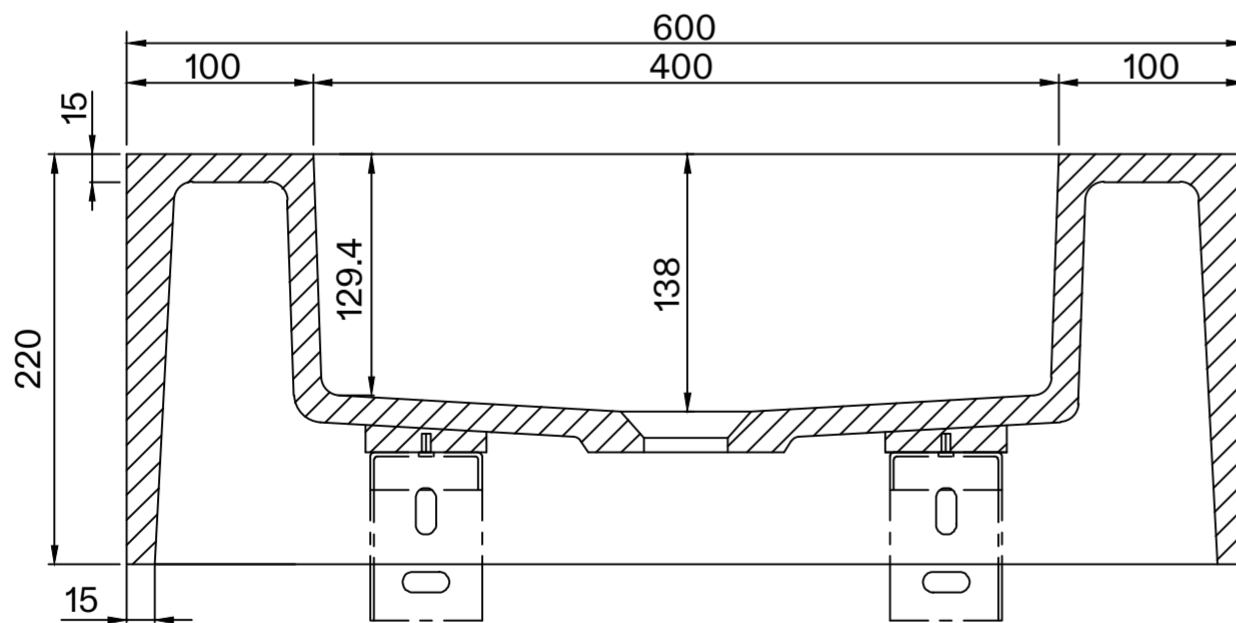

Top View

Front View - Section View

Side View - Section View

LUSO

Product Name	Blocco
Material	Concrete
Product Size, mm	600 x 350 x 220

All dimensions provided in millimeters.