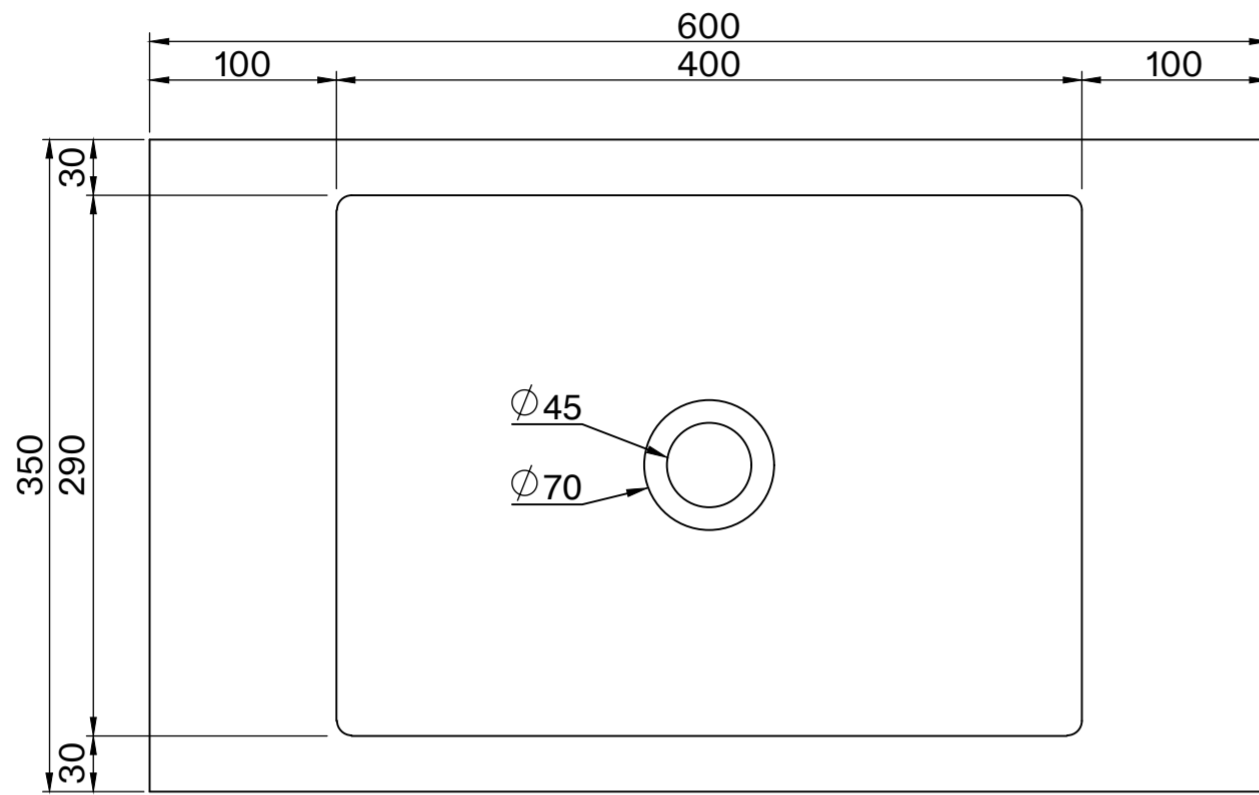

Top View

Front View - Section View

Side View - Section View

LUSO

Product Name	Blocco
Material	Concrete
Product Size, mm	600 x 350 x 220

All dimensions provided in millimeters.