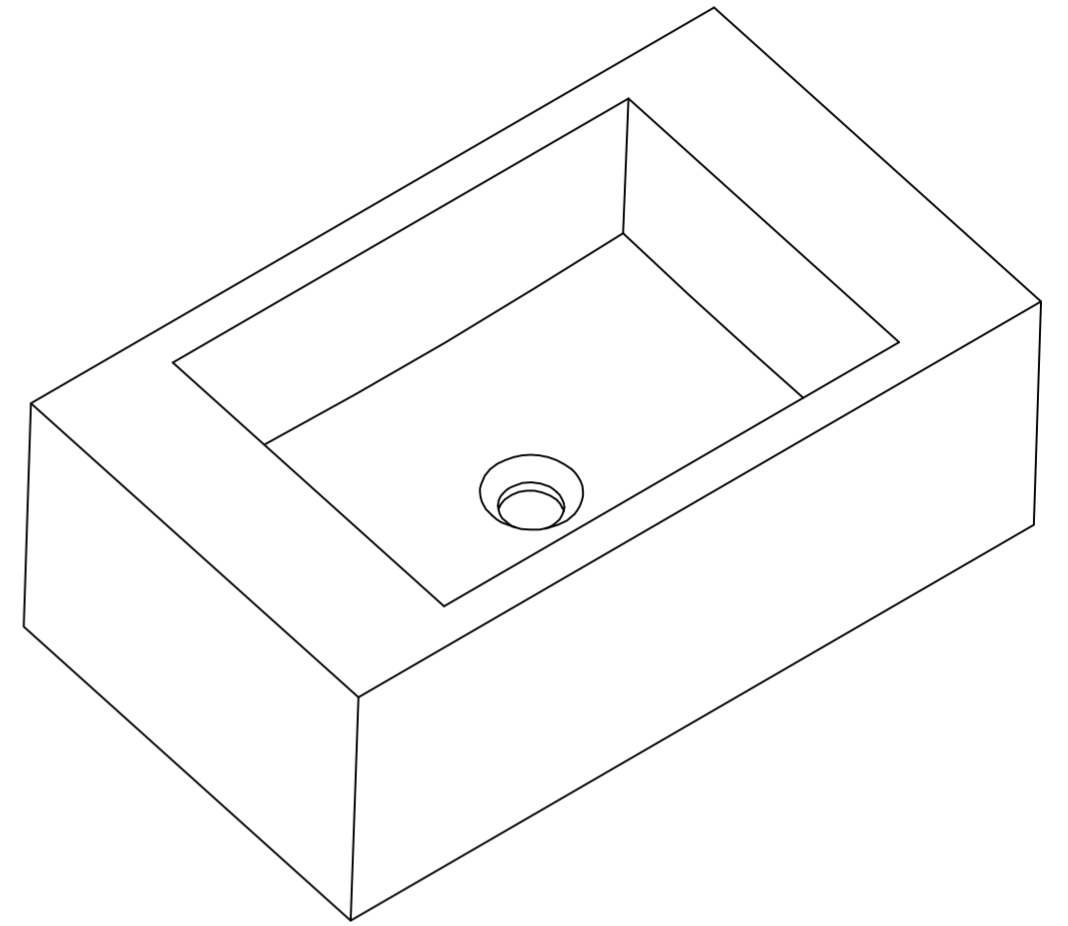

Top View

Front View - Section View

Side View - Section View

LUSO

Product Name	Blocco
Material	Concrete
Product Size, mm	600 x 350 x 220

All dimensions provided in millimeters.