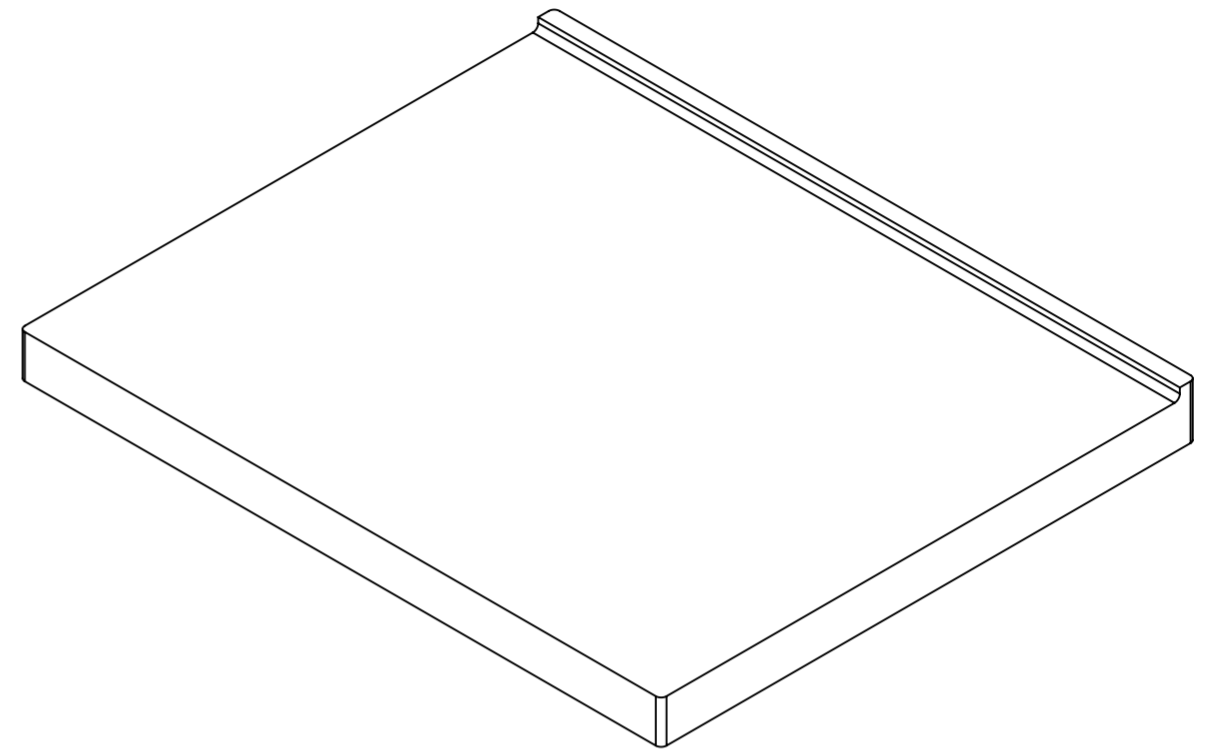

Top View

Front View - Section View

Side View - Section View

**LUSO**

Product Name	Bancone
Material	Concrete
Product Size, mm	600 x 50 x 500

All dimensions provided in millimeters.