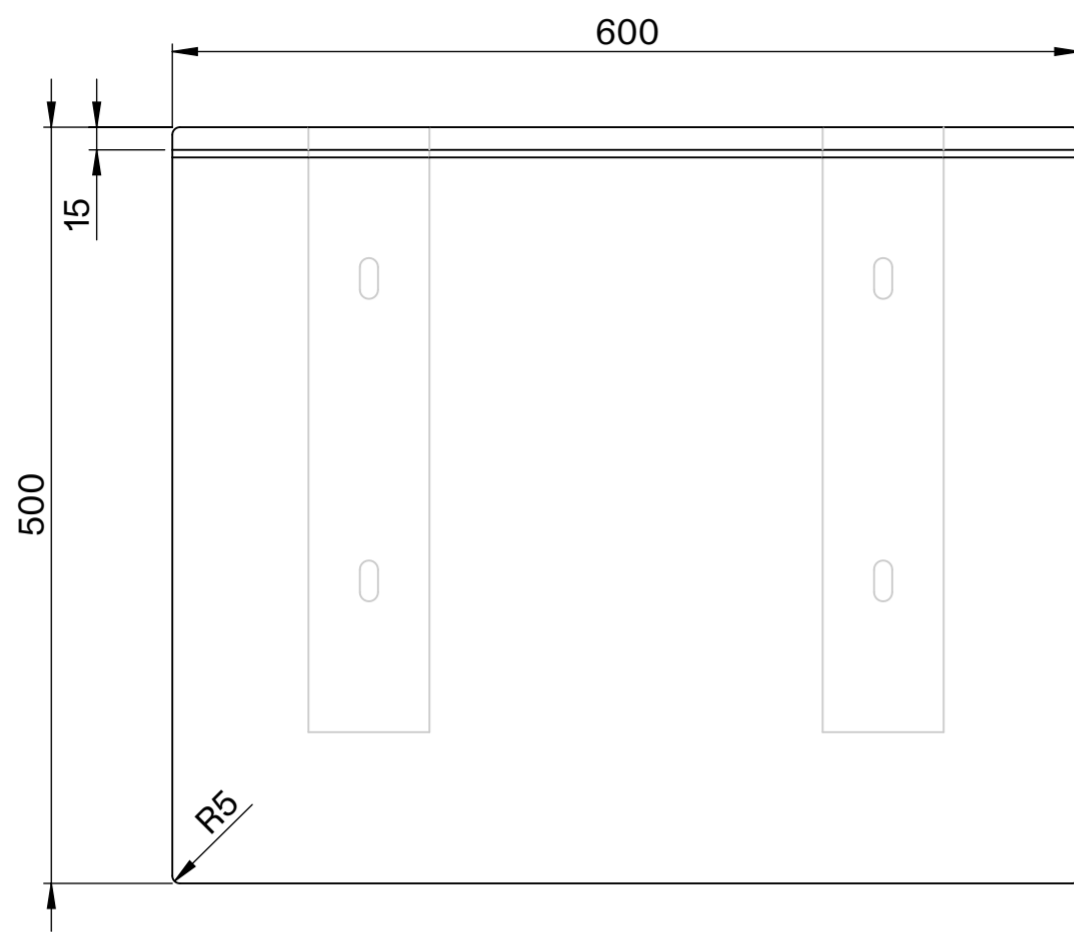

Top View

Front View - Section View

Side View - Section View

**LUSO**

Product Name	Bancone
Material	Concrete
Product Size, mm	600 x 50 x 500

All dimensions provided in millimeters.