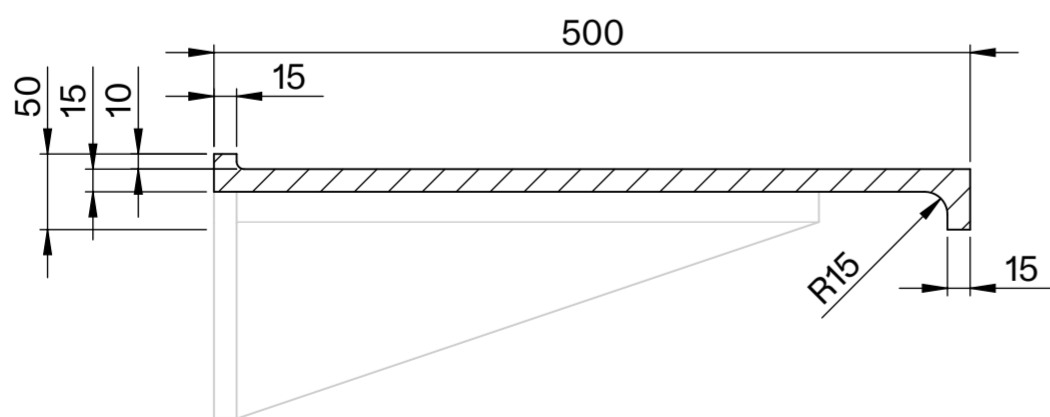

Top View

Front View - Section View

Side View - Section View

**LUSO**

Product Name	Bancone
Material	Concrete
Product Size, mm	600 x 50 x 500

All dimensions provided in millimeters.