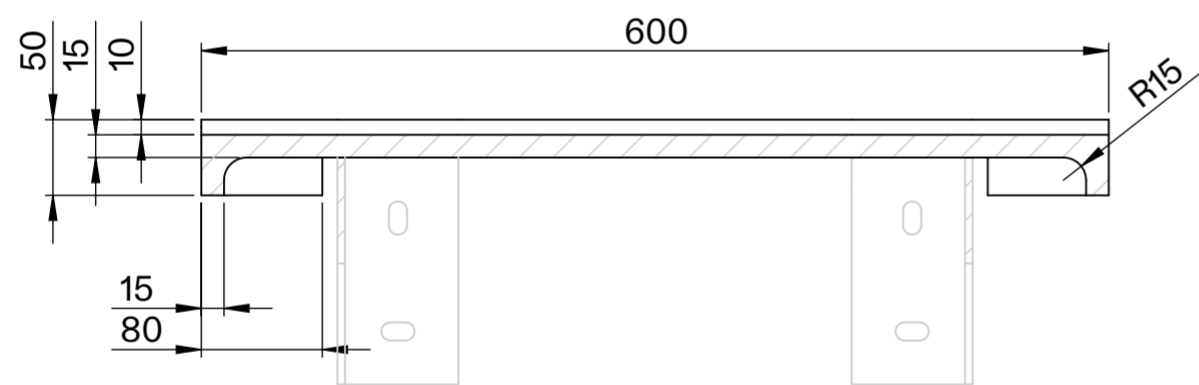

Top View

Front View - Section View

Side View - Section View

**LUSO**

Product Name	Bancone
Material	Concrete
Product Size, mm	600 x 50 x 500

All dimensions provided in millimeters.