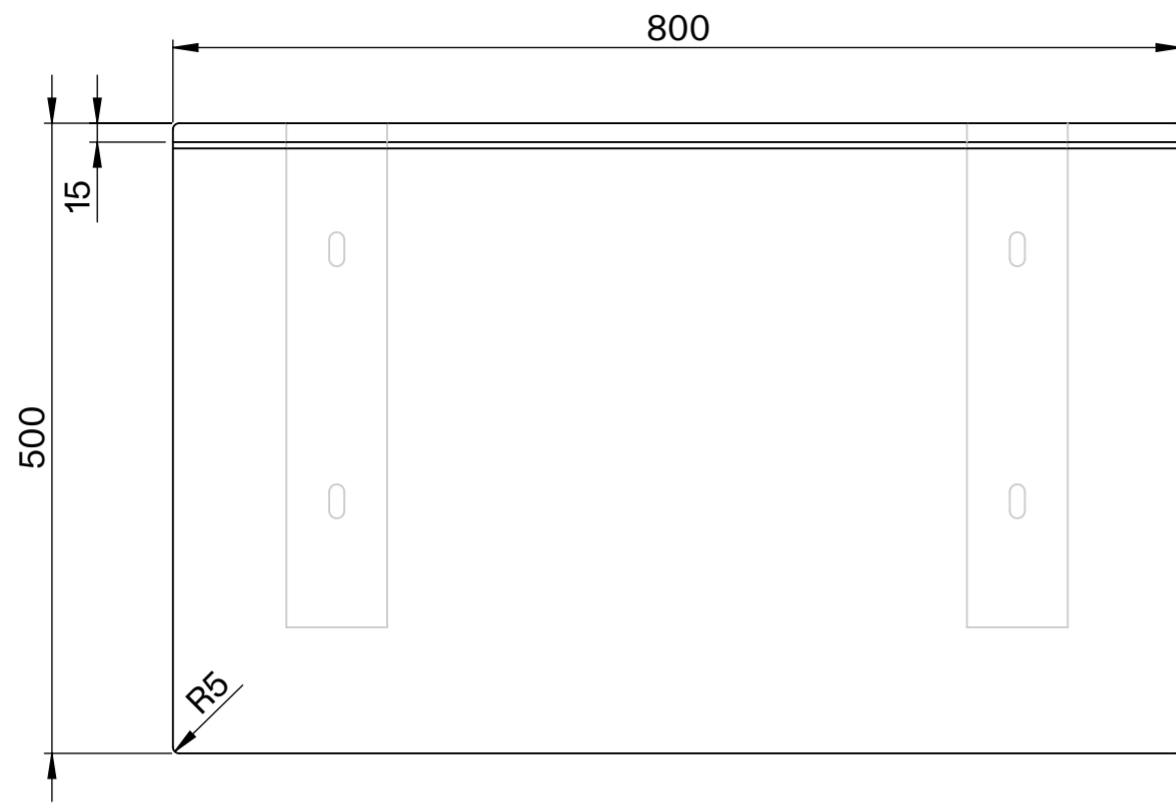

Top View

Front View - Section View

Side View - Section View

**LUSSO**

Product Name	Bancone
Material	Concrete
Product Size, mm	800 x 50 x 500

All dimensions provided in millimeters.