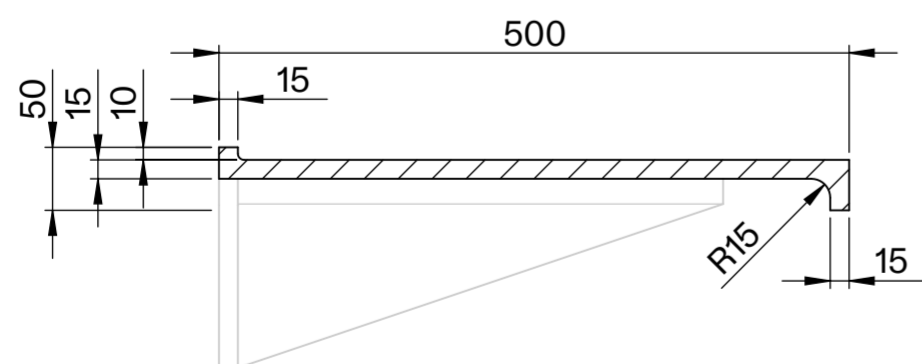

Top View

Front View - Section View

Side View - Section View

**LUSSO**

Product Name	Bancone
Material	Concrete
Product Size, mm	800 x 50 x 500

All dimensions provided in millimeters.