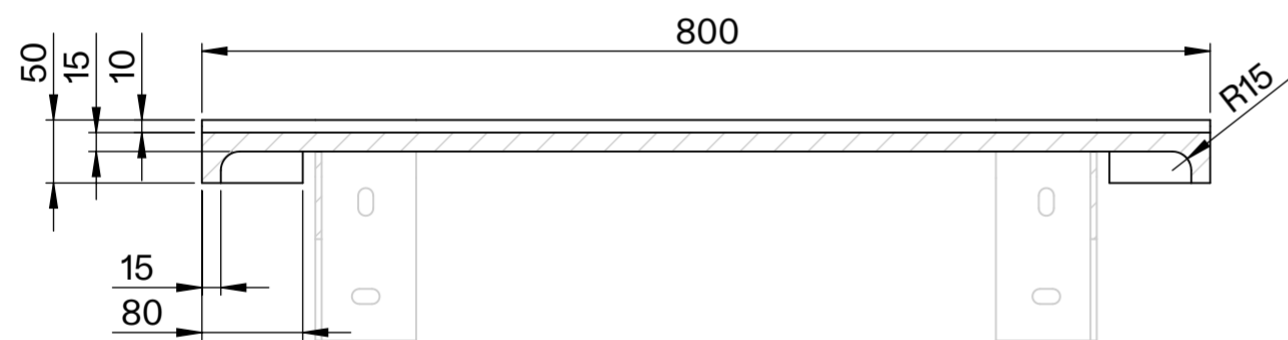

Top View

Front View - Section View

Side View - Section View

**LUSSO**

Product Name	Bancone
Material	Concrete
Product Size, mm	800 x 50 x 500

All dimensions provided in millimeters.