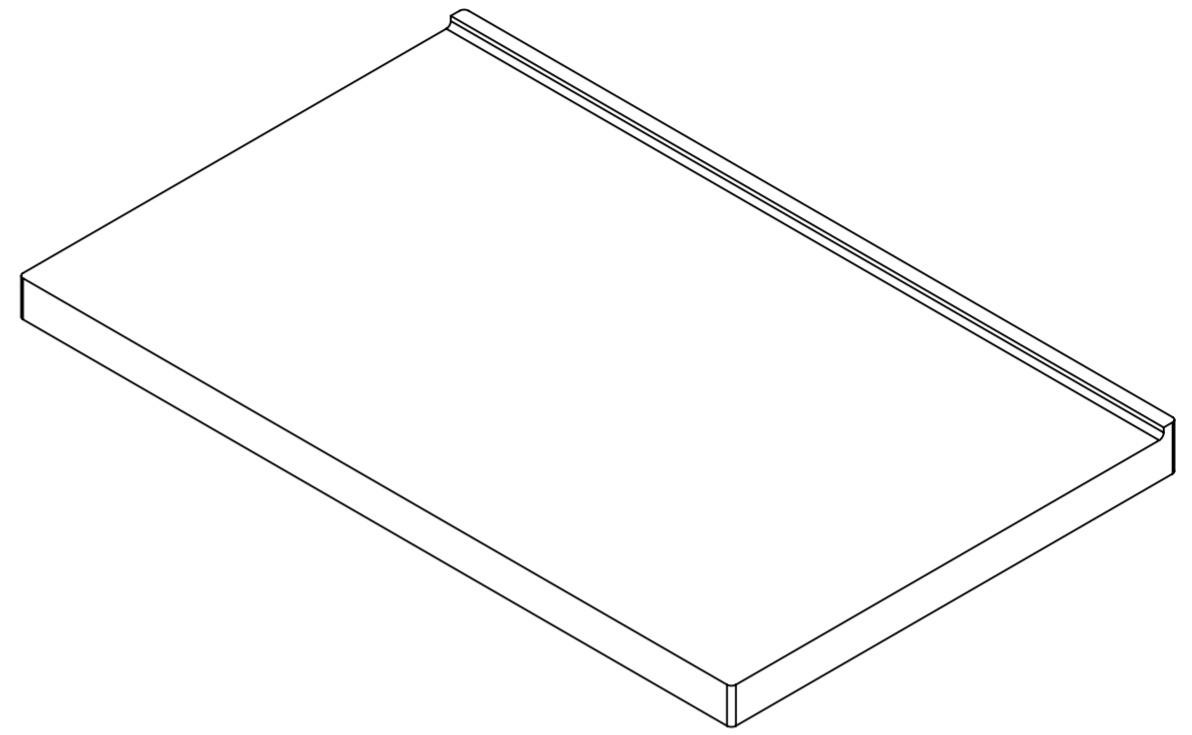

Top View

Front View - Section View

Side View - Section View

**LUSSO**

Product Name	Bancone
Material	Concrete
Product Size, mm	800 x 50 x 500

All dimensions provided in millimeters.