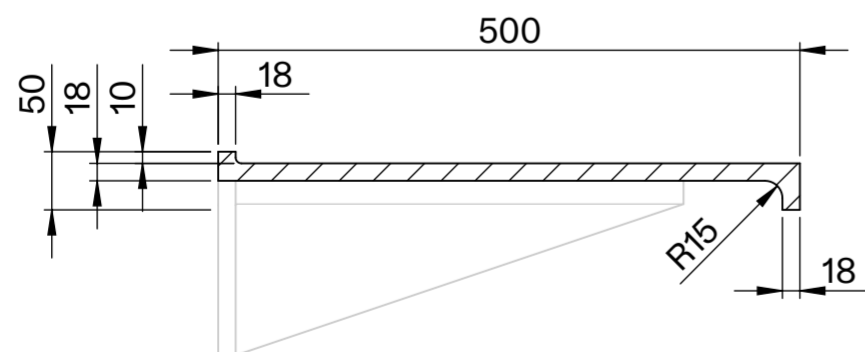

Top View

Front View - Section View

Side View - Section View

LUSSO

Product Name	Bancone
Material	Concrete
Product Size, mm	1000 x 50 x 500

All dimensions provided in millimeters.