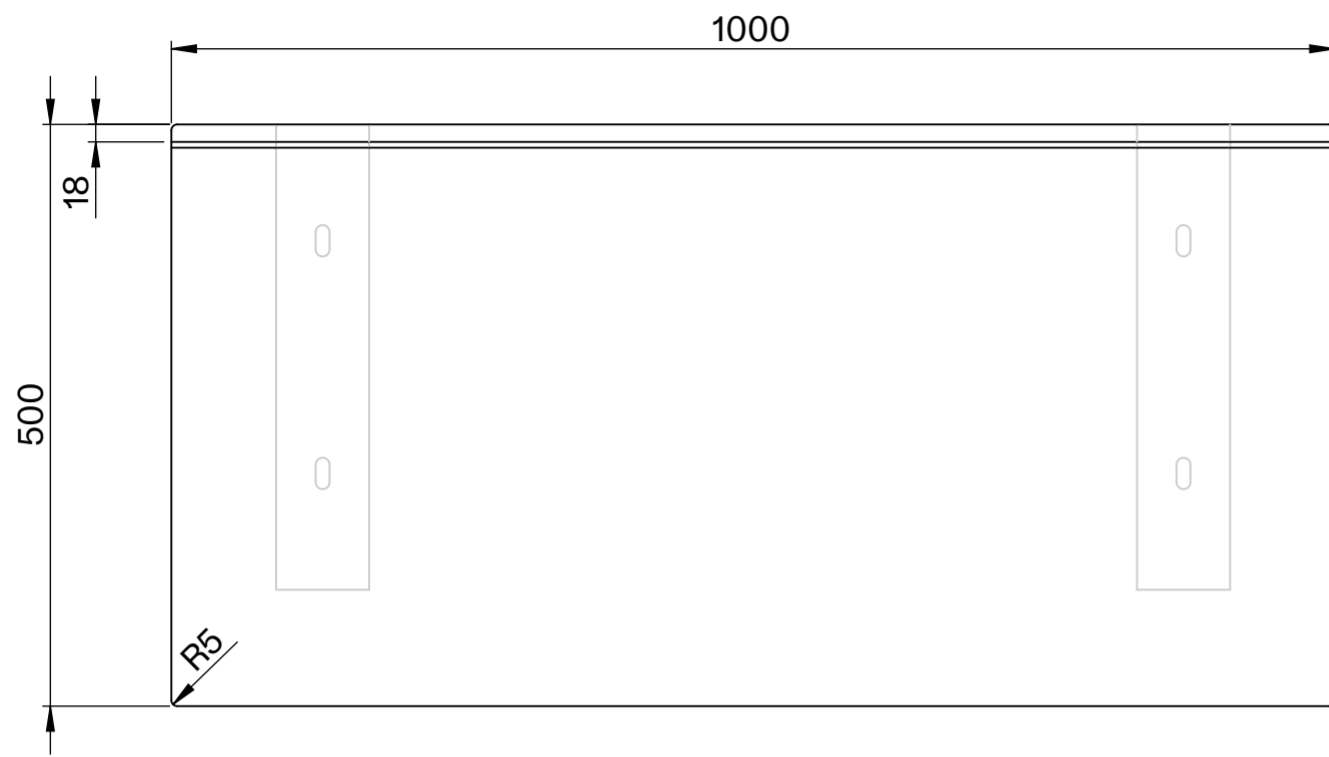

Top View

Front View - Section View

Side View - Section View

LUSSO

Product Name	Bancone
Material	Concrete
Product Size, mm	1000 x 50 x 500

All dimensions provided in millimeters.