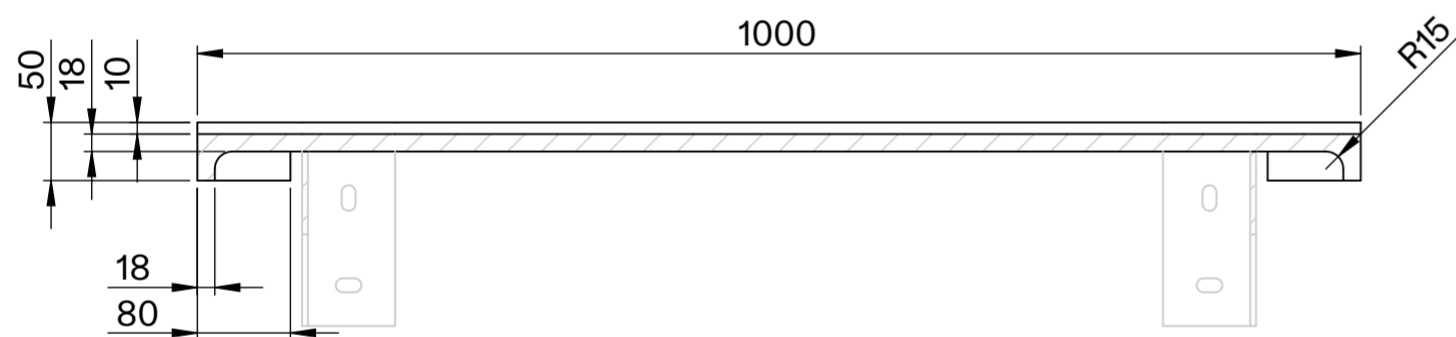

Top View

Front View - Section View

Side View - Section View

LUSSO

Product Name	Bancone
Material	Concrete
Product Size, mm	1000 x 50 x 500

All dimensions provided in millimeters.