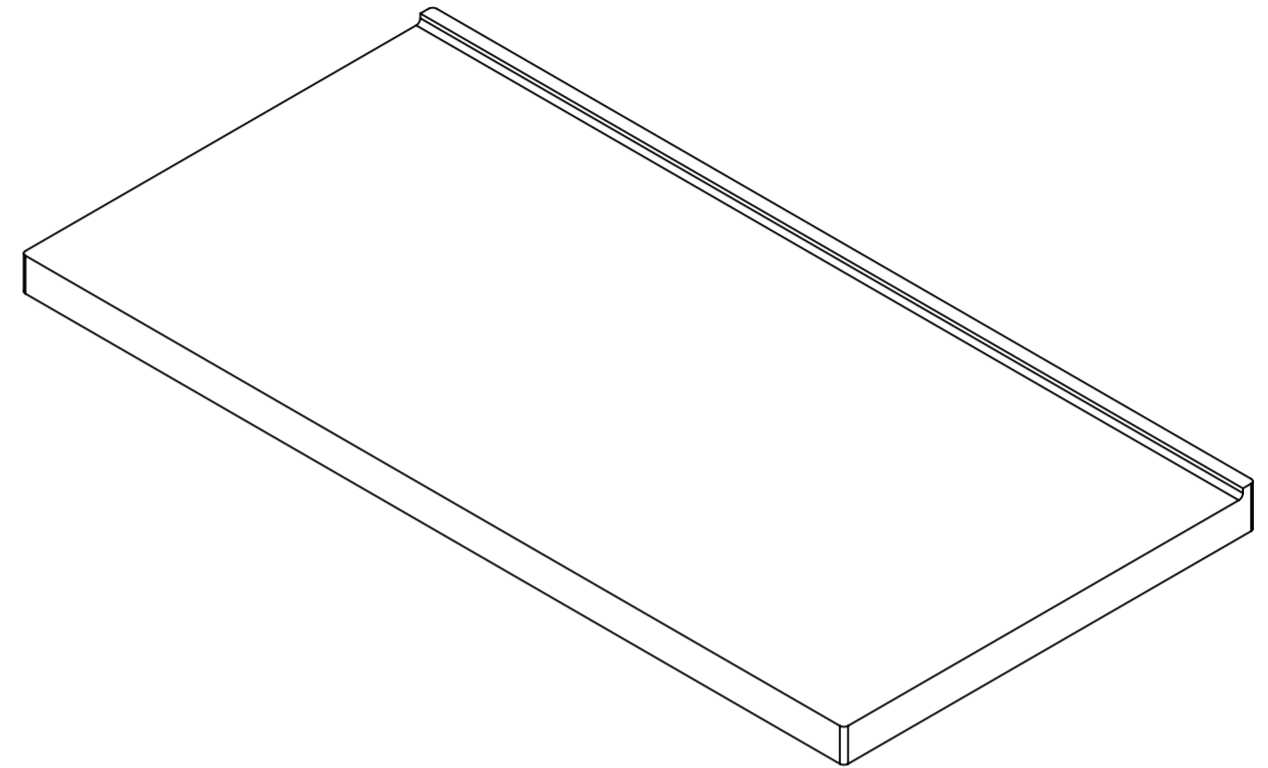

Top View

Front View - Section View

Side View - Section View

LUSSO

Product Name	Bancone
Material	Concrete
Product Size, mm	1000 x 50 x 500

All dimensions provided in millimeters.