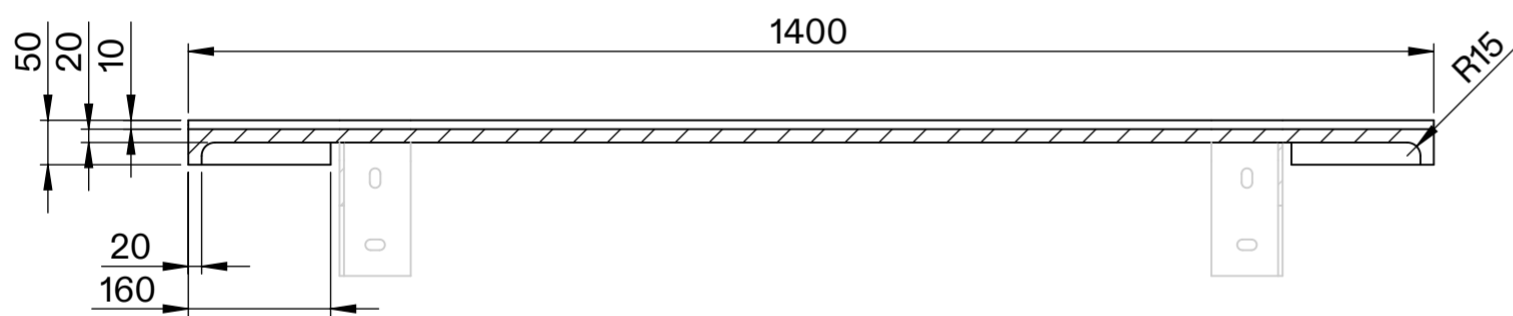

Top View

Front View - Section View

Side View - Section View

**LUSO**

Product Name	Bancone
Material	Concrete
Product Size, mm	1400 x 50 x 500

All dimensions provided in millimeters.