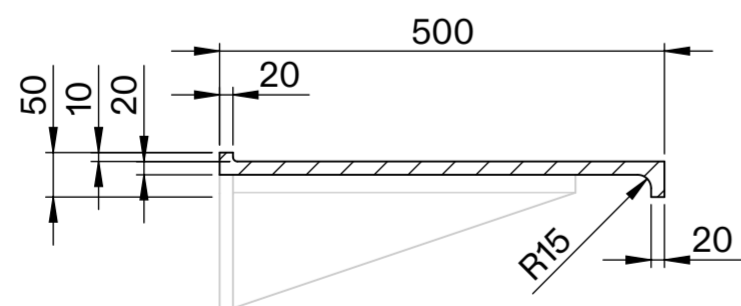

Top View

Front View - Section View

Side View - Section View

**LUSO**

Product Name	Bancone
Material	Concrete
Product Size, mm	1400 x 50 x 500

All dimensions provided in millimeters.