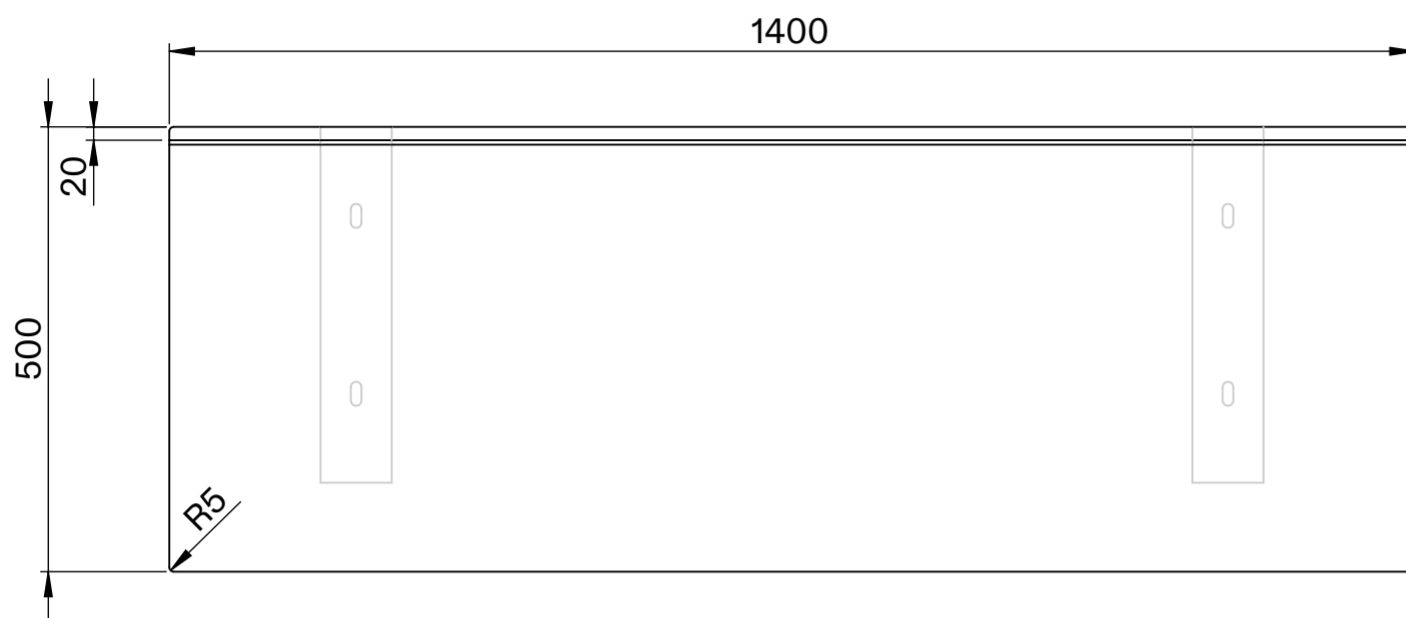

Top View

Front View - Section View

Side View - Section View

**LUSO**

Product Name	Bancone
Material	Concrete
Product Size, mm	1400 x 50 x 500

All dimensions provided in millimeters.