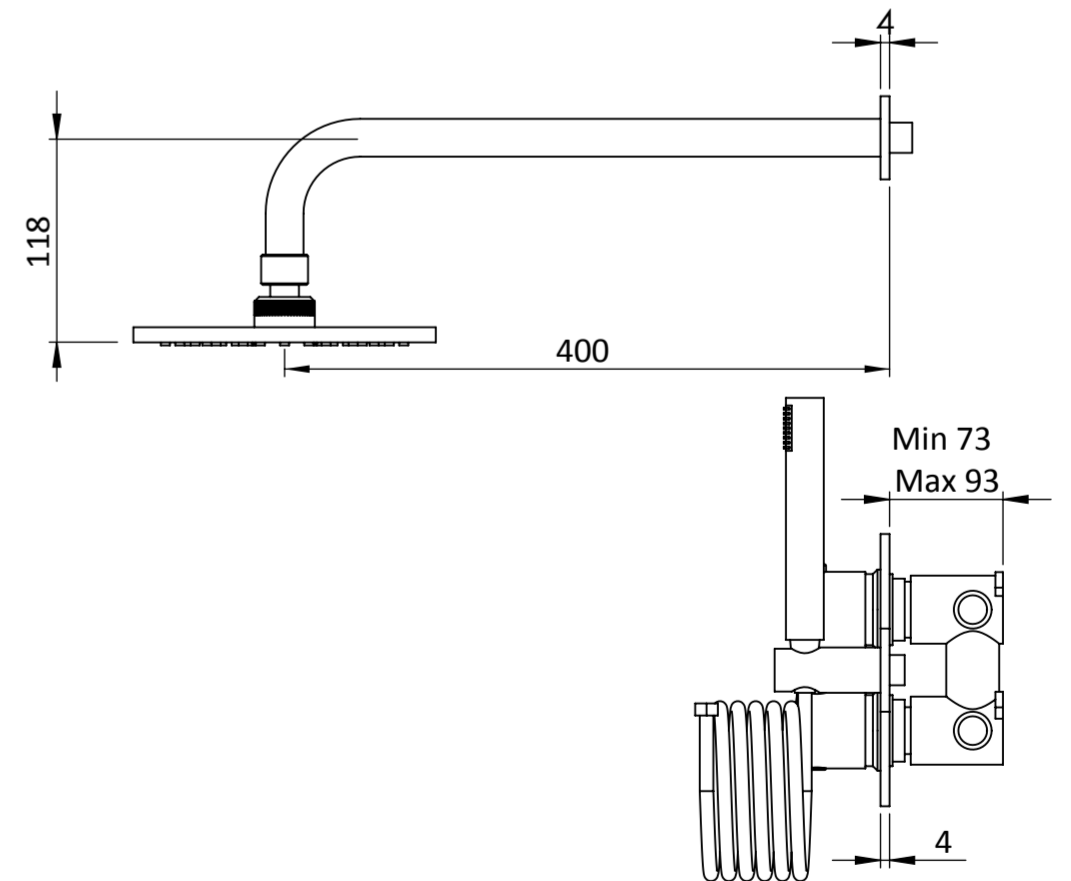

### Back View

### Front View

### Side View

<b>LUSO</b>	Product Name	Luxe Series
	Product Type	Shower Set

All dimensions provided in millimeters.