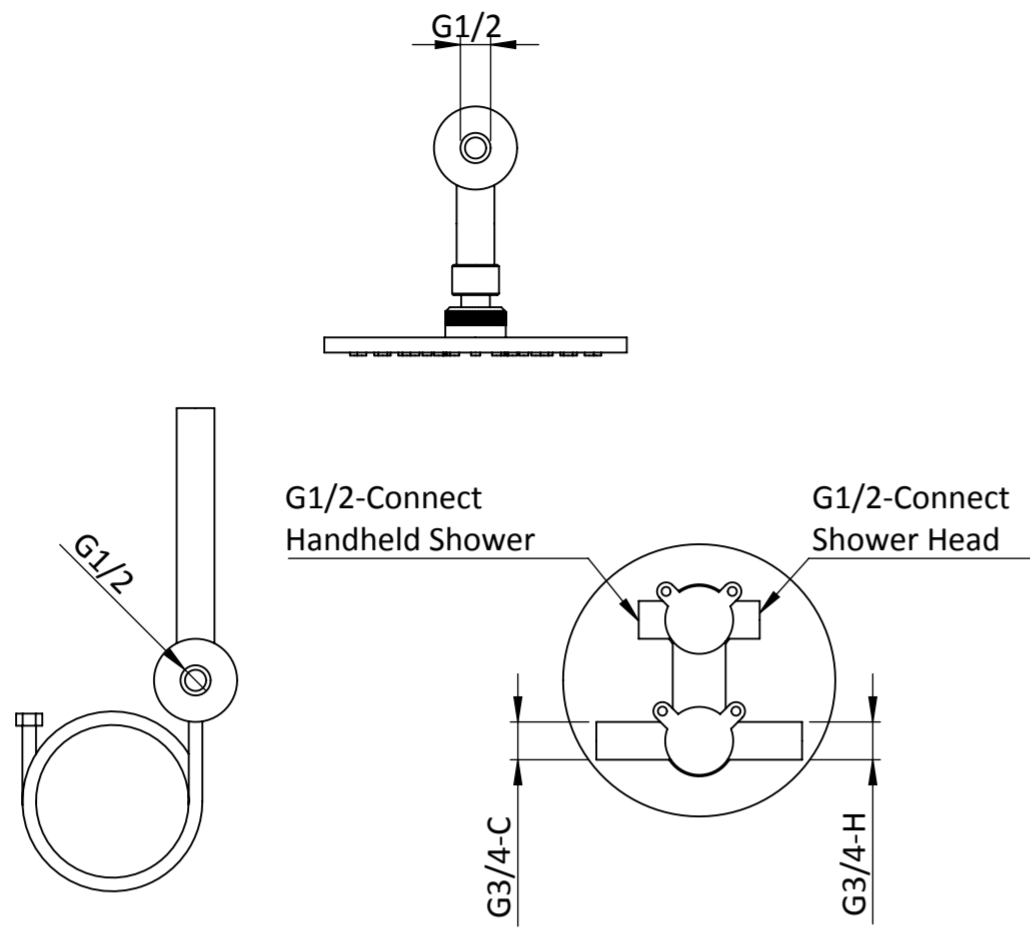

### Back View

### Front View

### Side View

<b>LUSO</b>	Product Name	Luxe Series
	Product Type	Shower Set

All dimensions provided in millimeters.