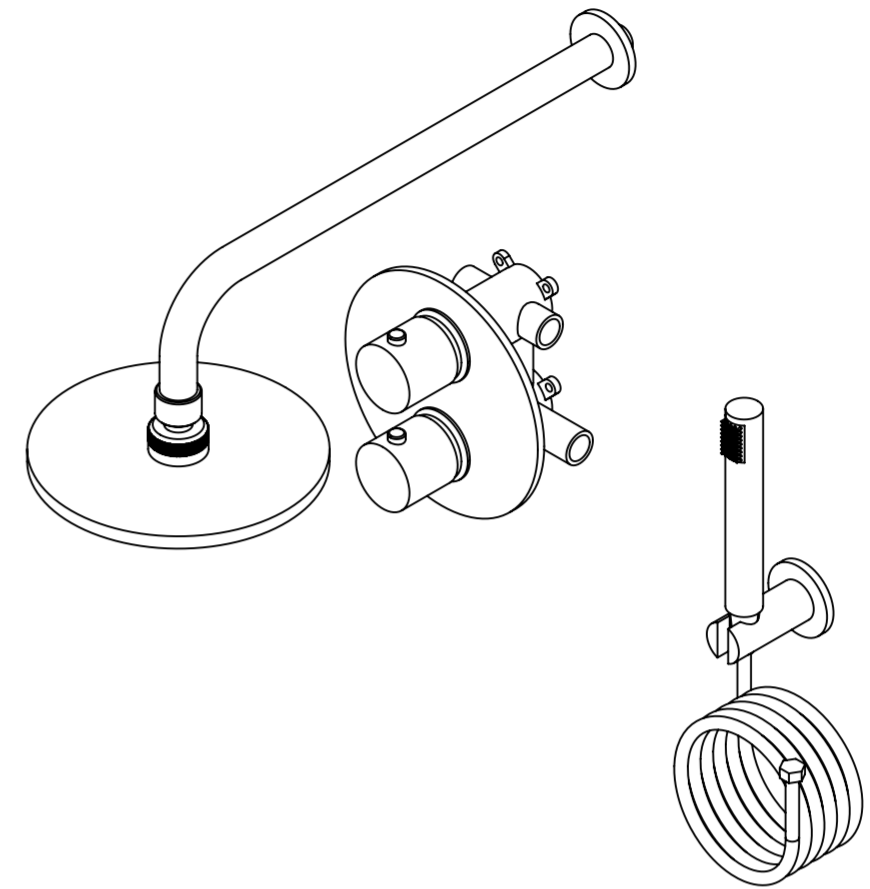

### Back View

### Front View

### Side View

<b>LUSO</b>	Product Name	Luxe Series
	Product Type	Shower Set

All dimensions provided in millimeters.