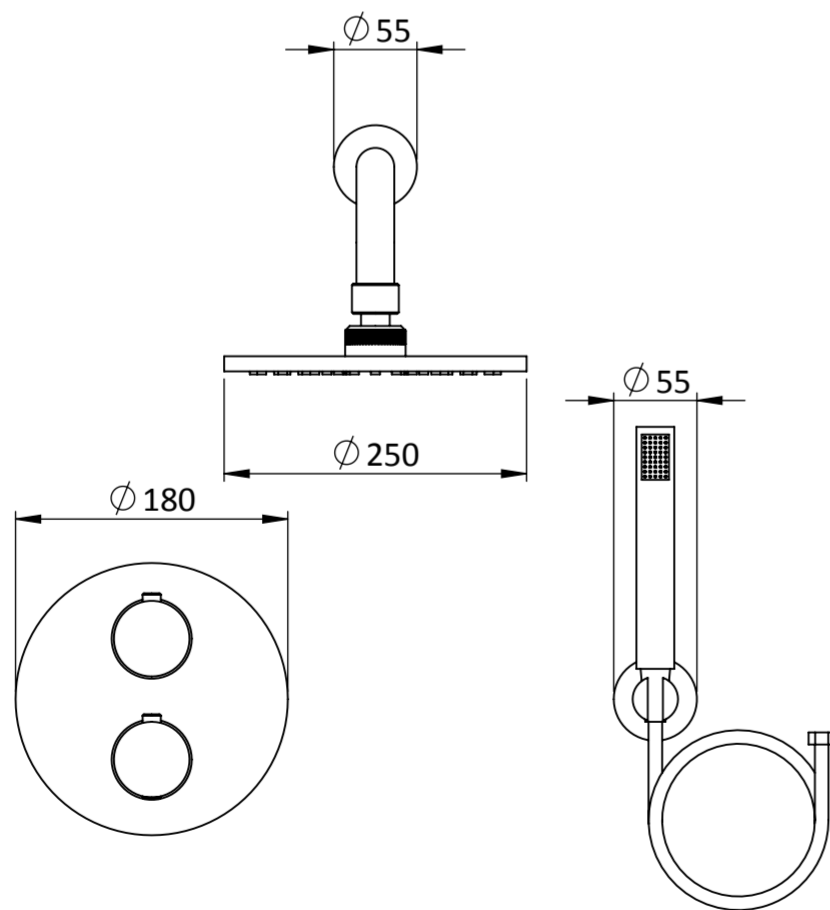

### Back View

### Front View

### Side View

<b>LUSO</b>	Product Name	Luxe Series
	Product Type	Shower Set

All dimensions provided in millimeters.