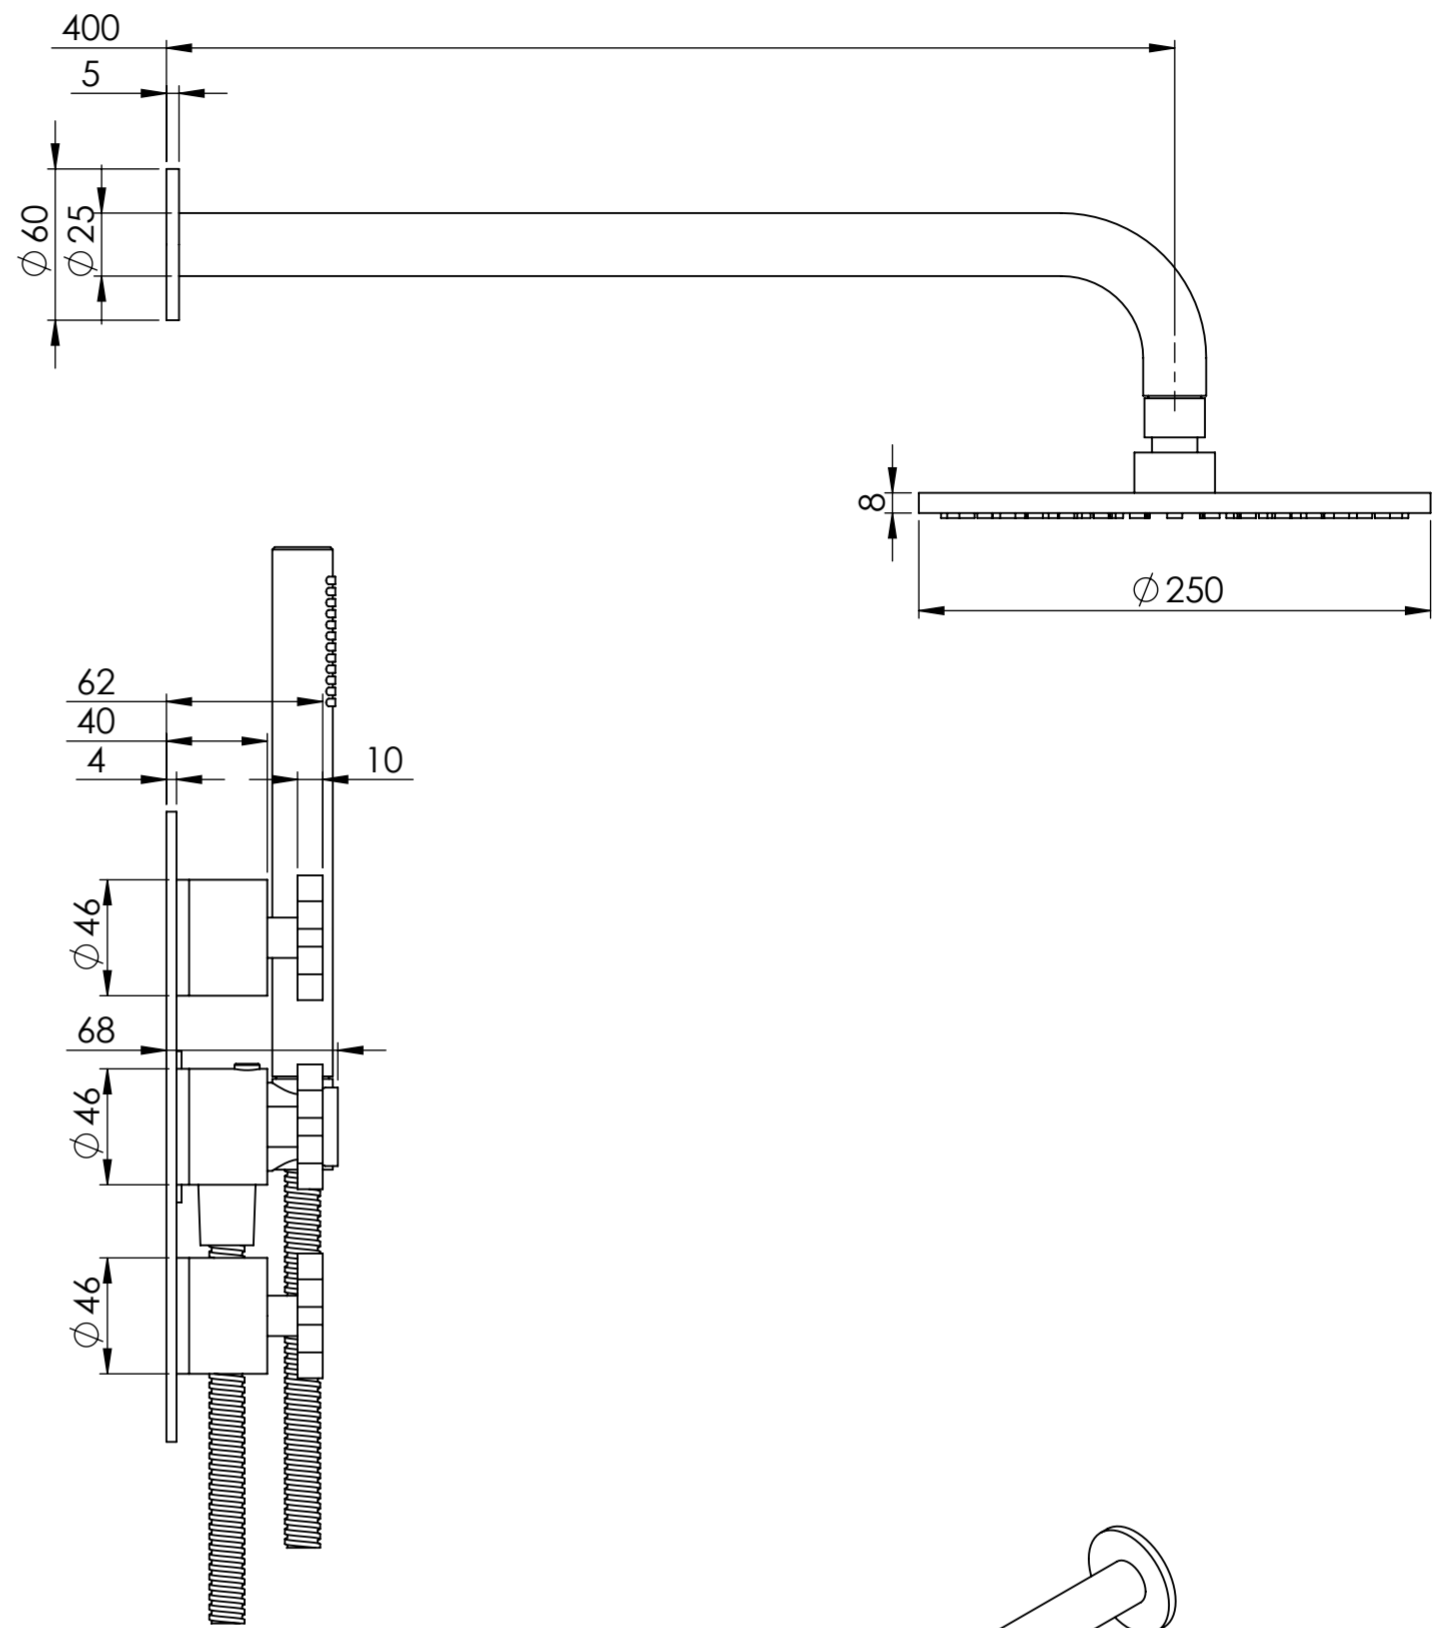

Front View

Side View

LUSSO	Product Name	Regal Crosshead Series
	Product Type	Shower Set

All dimensions provided in millimeters.