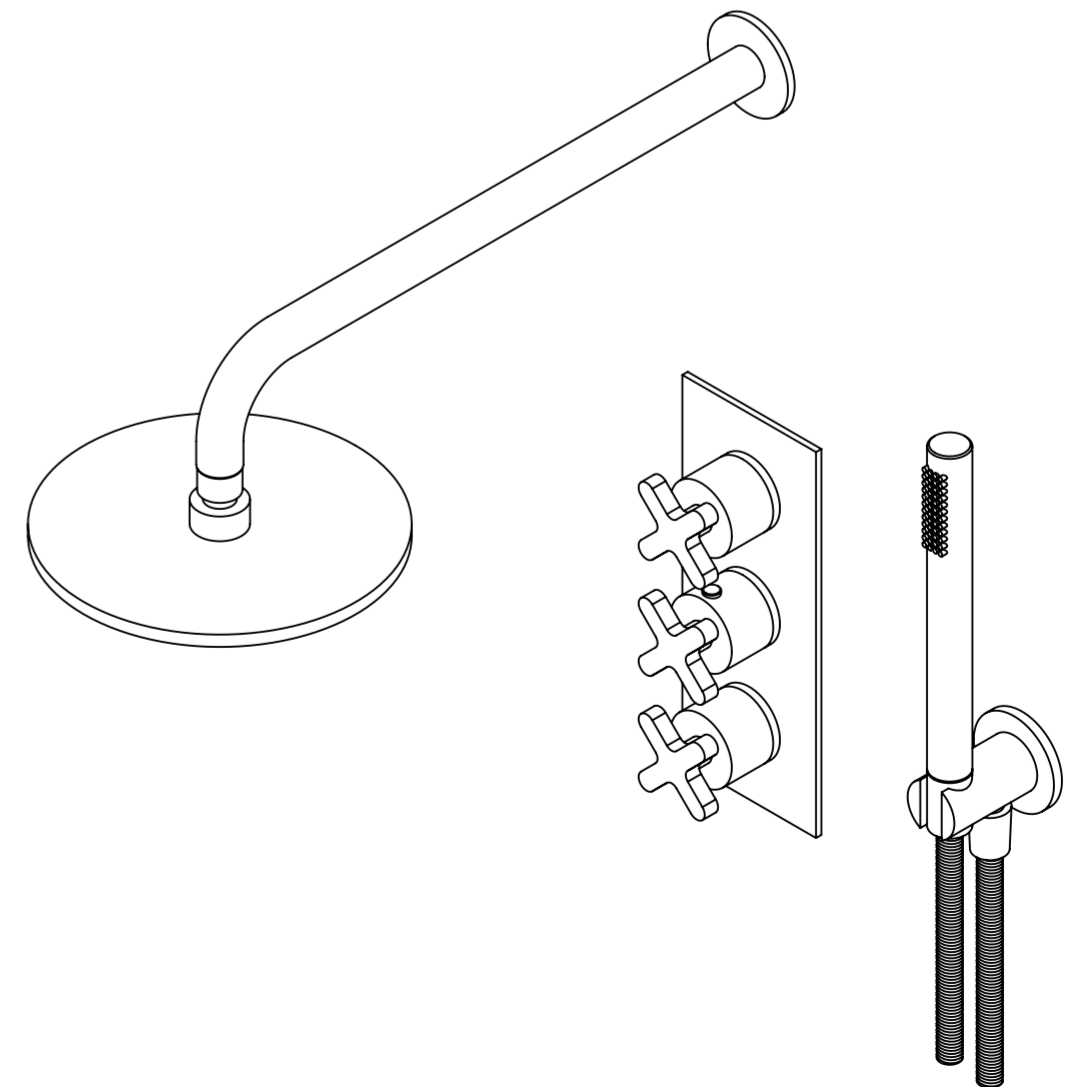

Front View

Side View

LUSSO	Product Name	Regal Crosshead Series
	Product Type	Shower Set

All dimensions provided in millimeters.