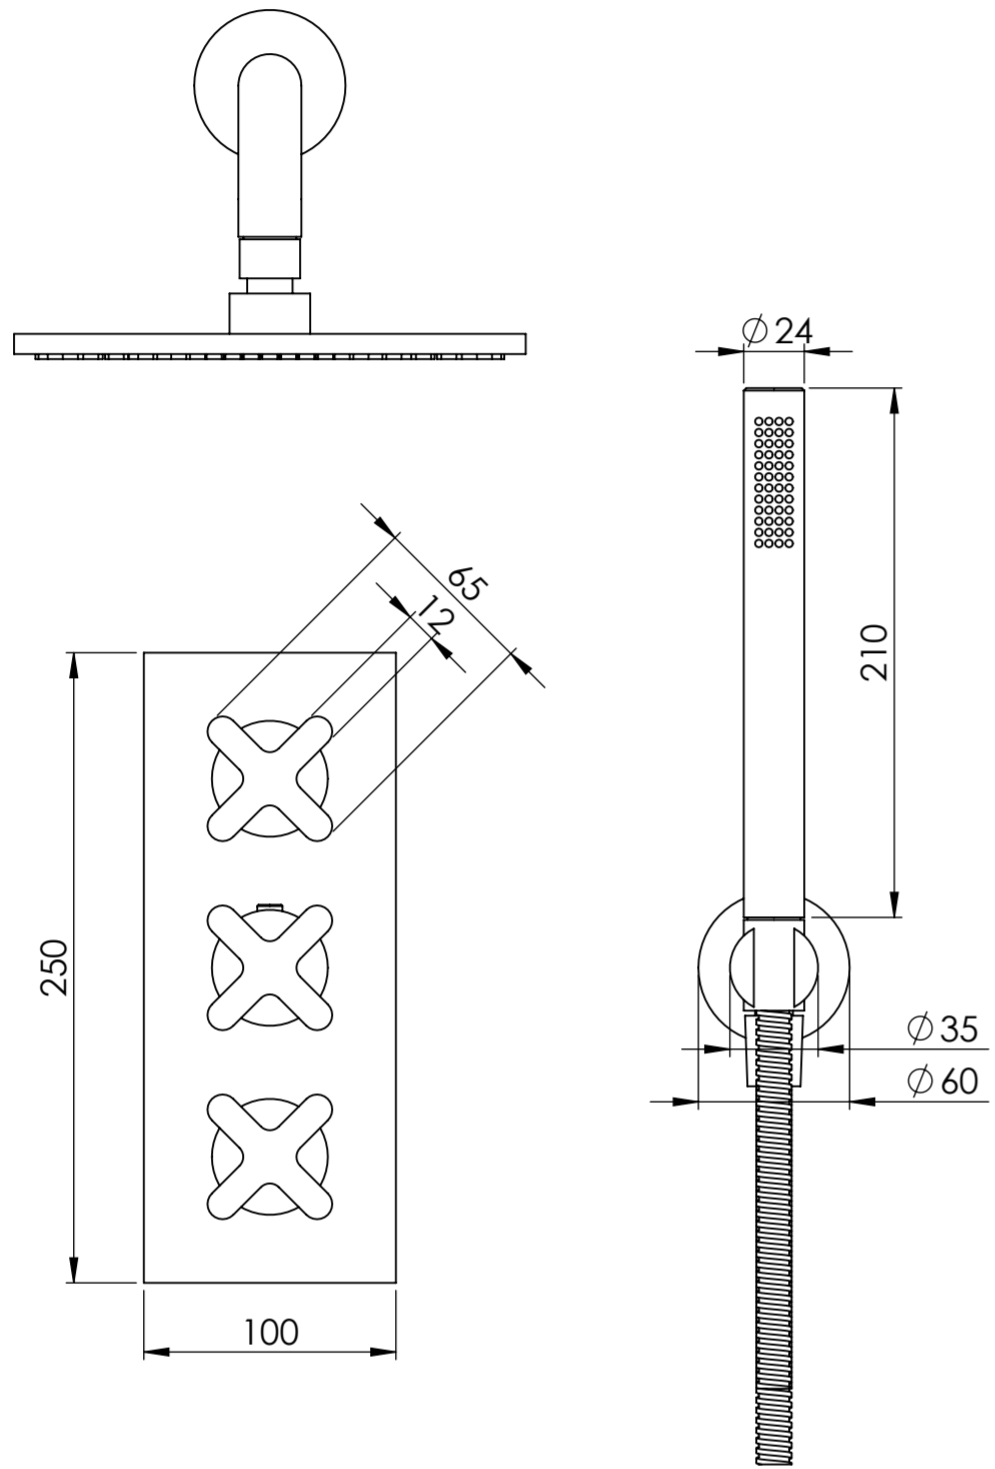

Front View

Side View

LUSSO	Product Name	Regal Crosshead Series
	Product Type	Shower Set

All dimensions provided in millimeters.