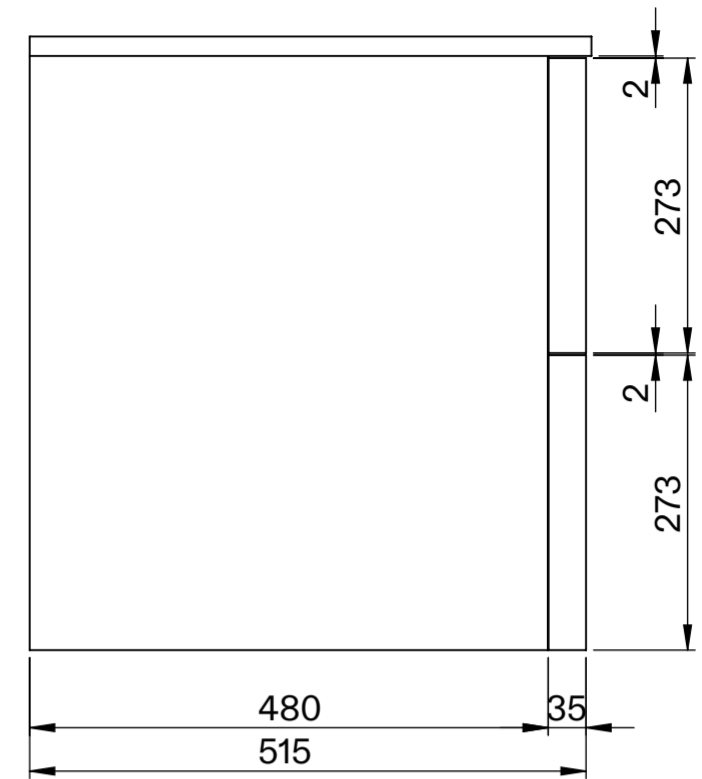

Front View

Side View

Top View

Basin - Top View

LUSO

Product Name	Capri Vanity Unit 1000mm
Size, mm	1000 x 520 x 568

All dimensions provided in millimeters.