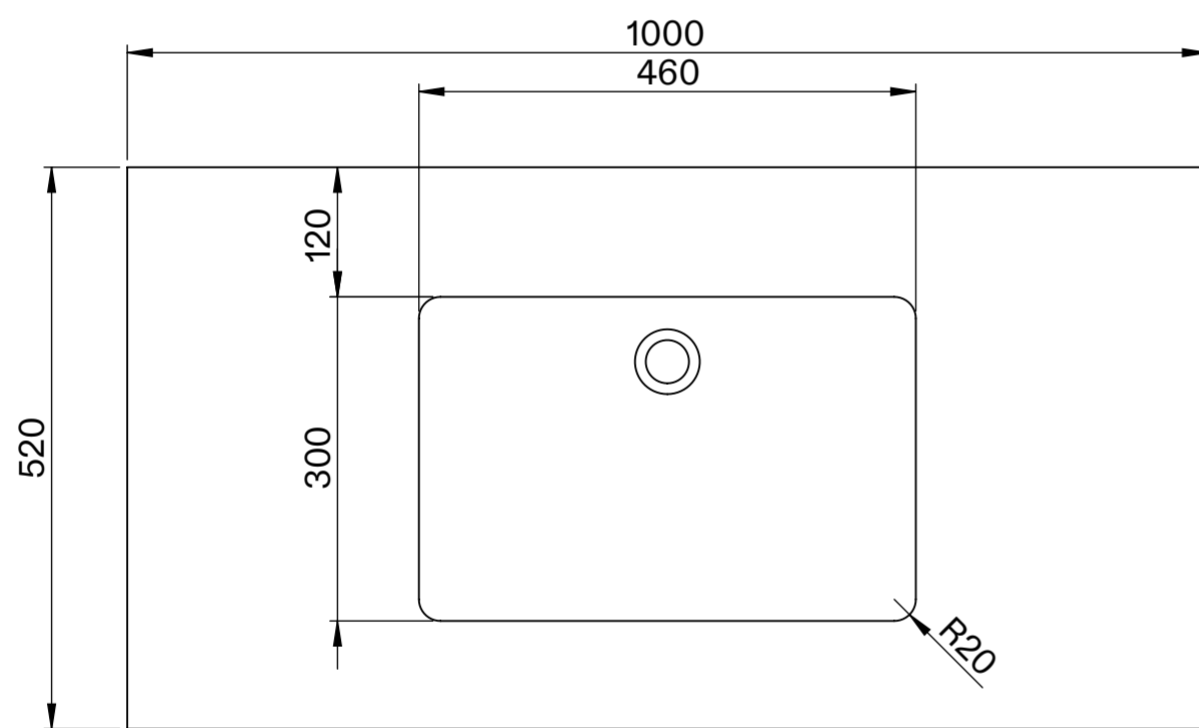

Front View

Side View

Top View

Basin - Top View

LUSO

Product Name	Capri Vanity Unit 1000mm
Size, mm	1000 x 520 x 568

All dimensions provided in millimeters.