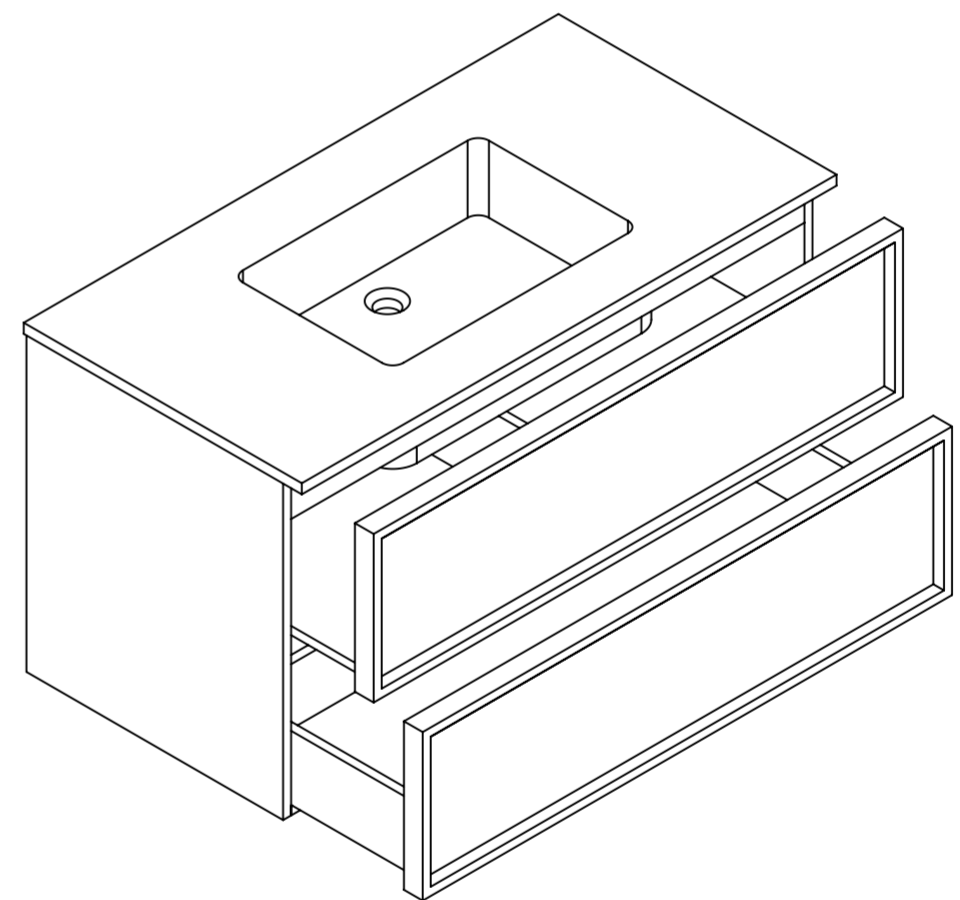

Front View

Side View

Top View

Basin - Top View

LUSO

Product Name	Capri Vanity Unit 1000mm
Size, mm	1000 x 520 x 568

All dimensions provided in millimeters.