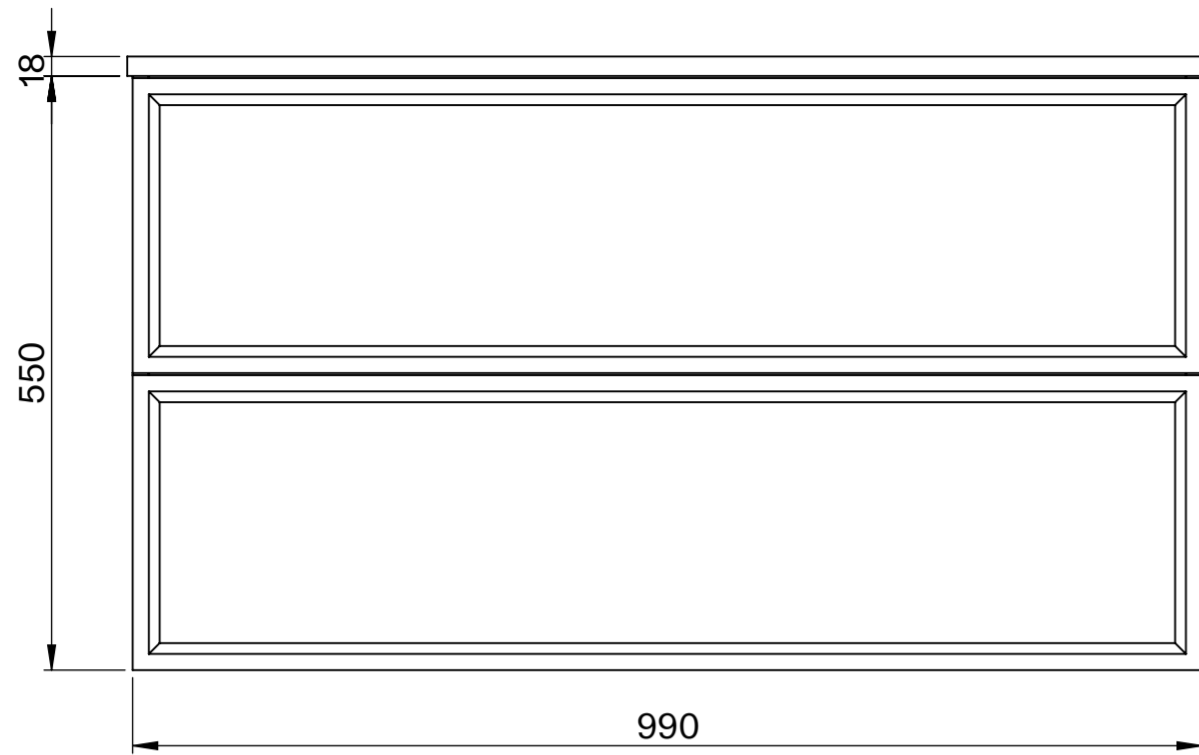

Front View

Side View

Top View

Basin - Top View

LUSO

Product Name	Capri Vanity Unit 1000mm
Size, mm	1000 x 520 x 568

All dimensions provided in millimeters.