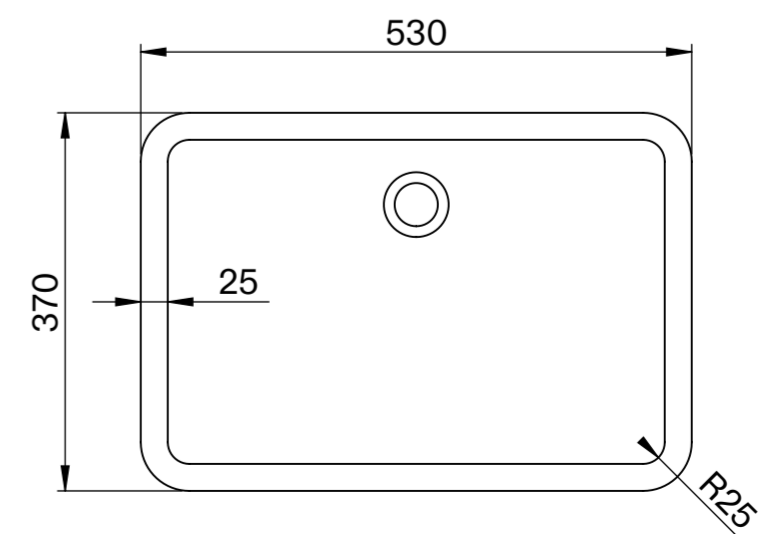

Front View

Side View

Top View

Basin - Top View

LUSO

Product Name	Capri Vanity Unit 1000mm
Size, mm	1000 x 520 x 568

All dimensions provided in millimeters.