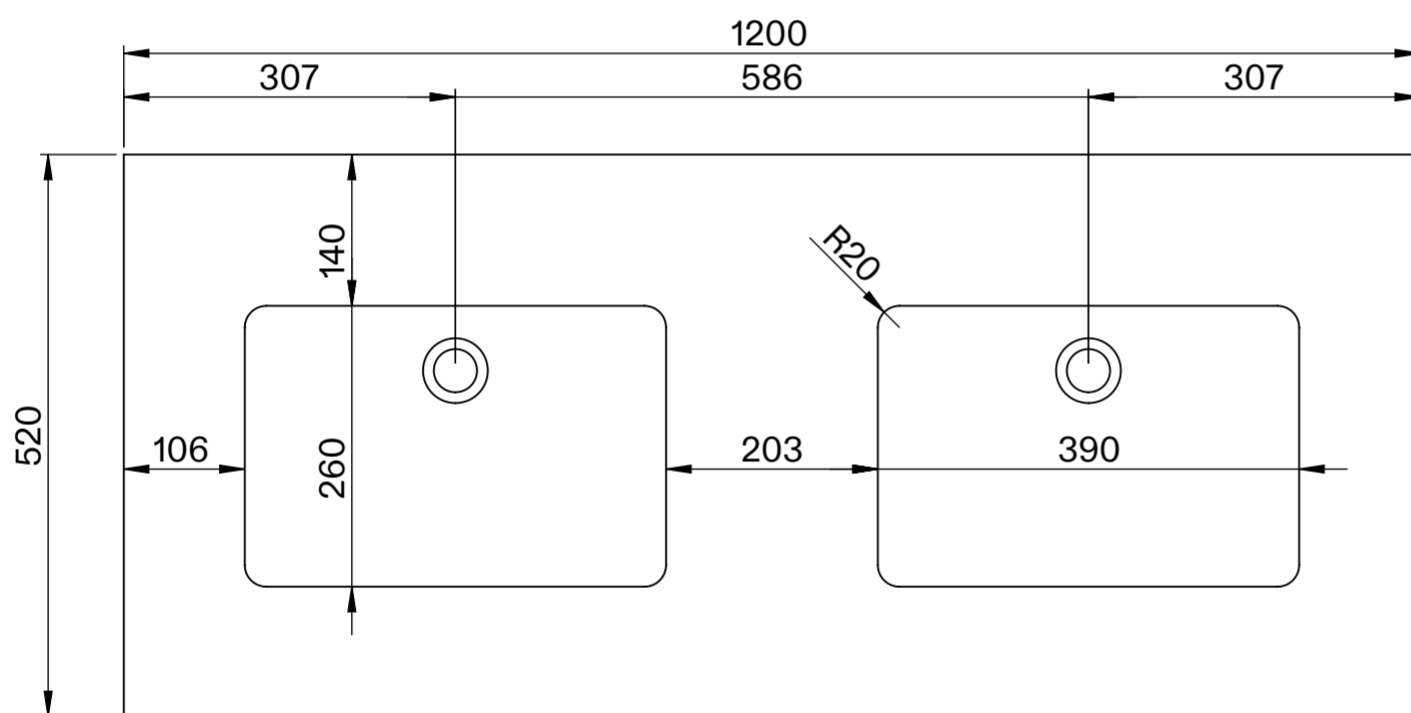

Front View

Side View

Top View

Basin - Top View

<h1>LUSO</h1>	Product Name	Capri Vanity Unit 1200mm
	Size, mm	1200 x 520 x 568

All dimensions provided in millimeters.