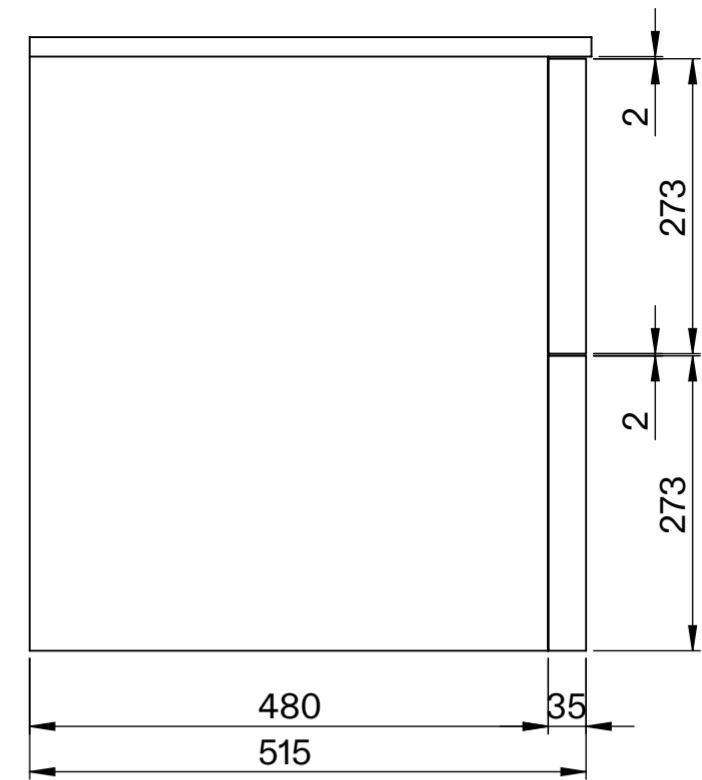

Front View

Side View

Top View

Basin - Top View

<h1>LUSO</h1>	Product Name	Capri Vanity Unit 1200mm
	Size, mm	1200 x 520 x 568

All dimensions provided in millimeters.