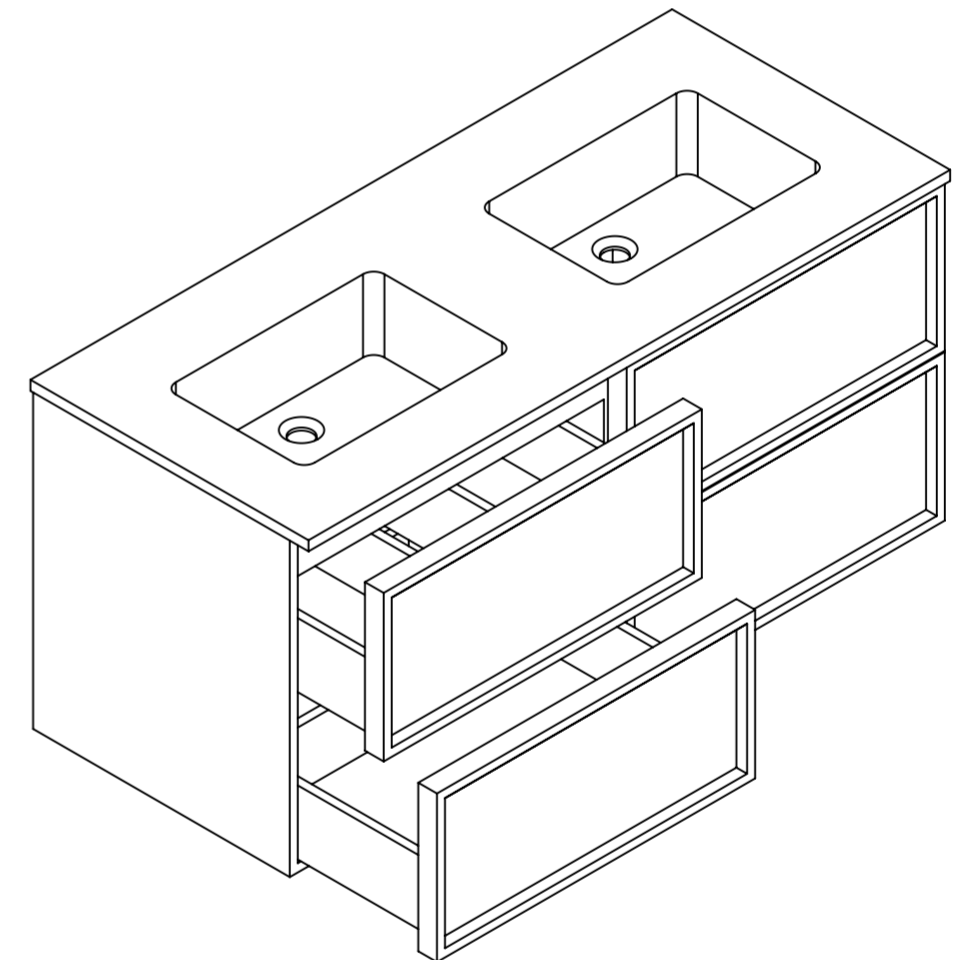

Front View

Side View

Top View

Basin - Top View

<h1>LUSO</h1>	Product Name	Capri Vanity Unit 1200mm
	Size, mm	1200 x 520 x 568

All dimensions provided in millimeters.