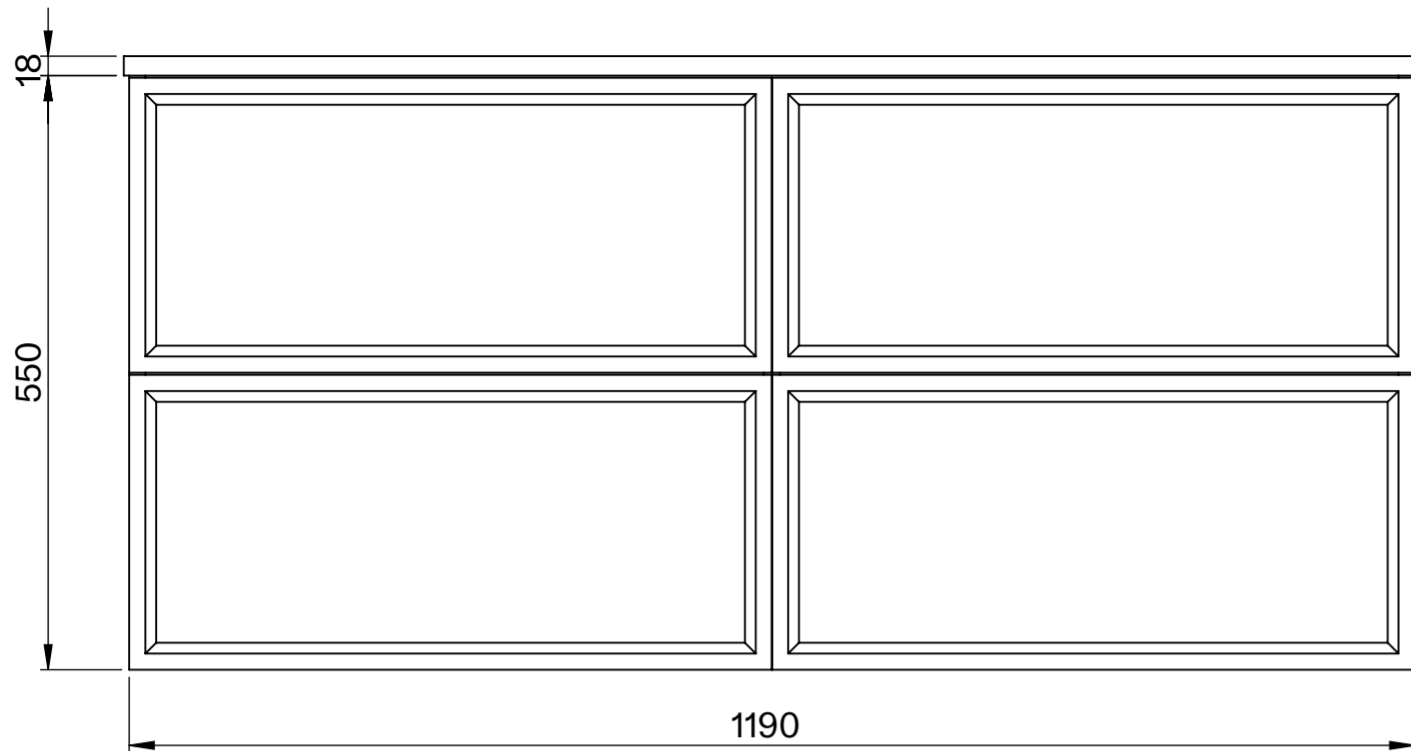

Front View

Side View

Top View

Basin - Top View

<h1>LUSO</h1>	Product Name	Capri Vanity Unit 1200mm
	Size, mm	1200 x 520 x 568

All dimensions provided in millimeters.