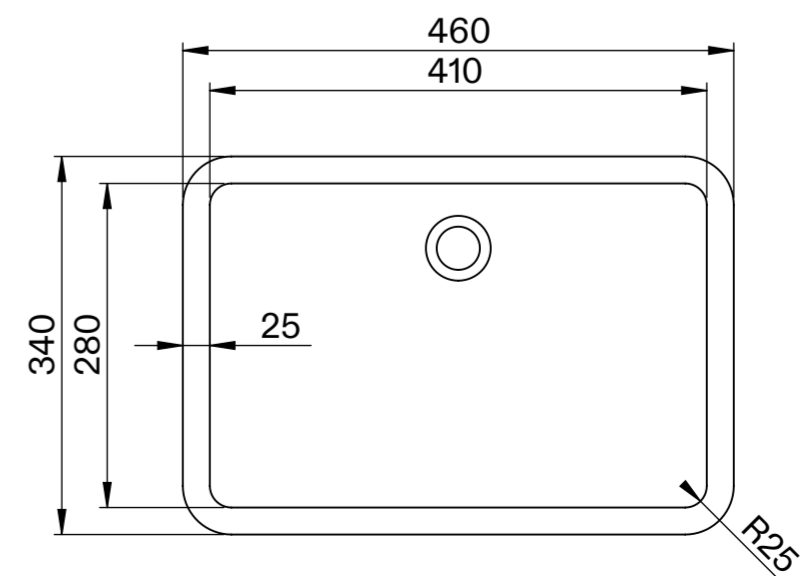

Front View

Side View

Top View

Basin - Top View

<h1>LUSO</h1>	Product Name	Capri Vanity Unit 1200mm
	Size, mm	1200 x 520 x 568

All dimensions provided in millimeters.