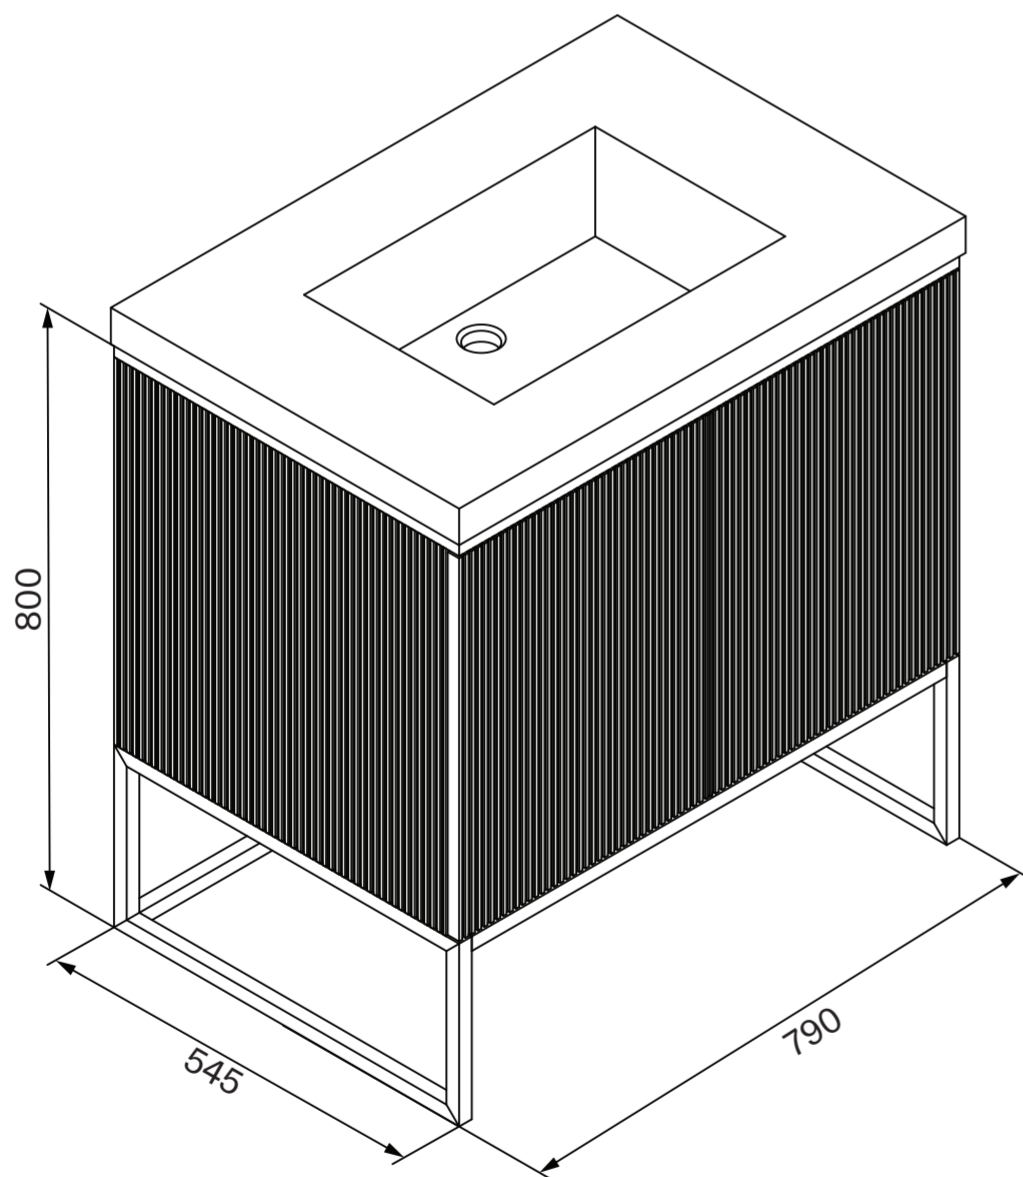

Side View - Section View

Side View - Section View

Top View

Top View - Section View

LUSSO

Product Name	Couture
Material	Wood/Marble
Product Size (mm)	800 x 545 x 790

All dimensions provided in millimeters.