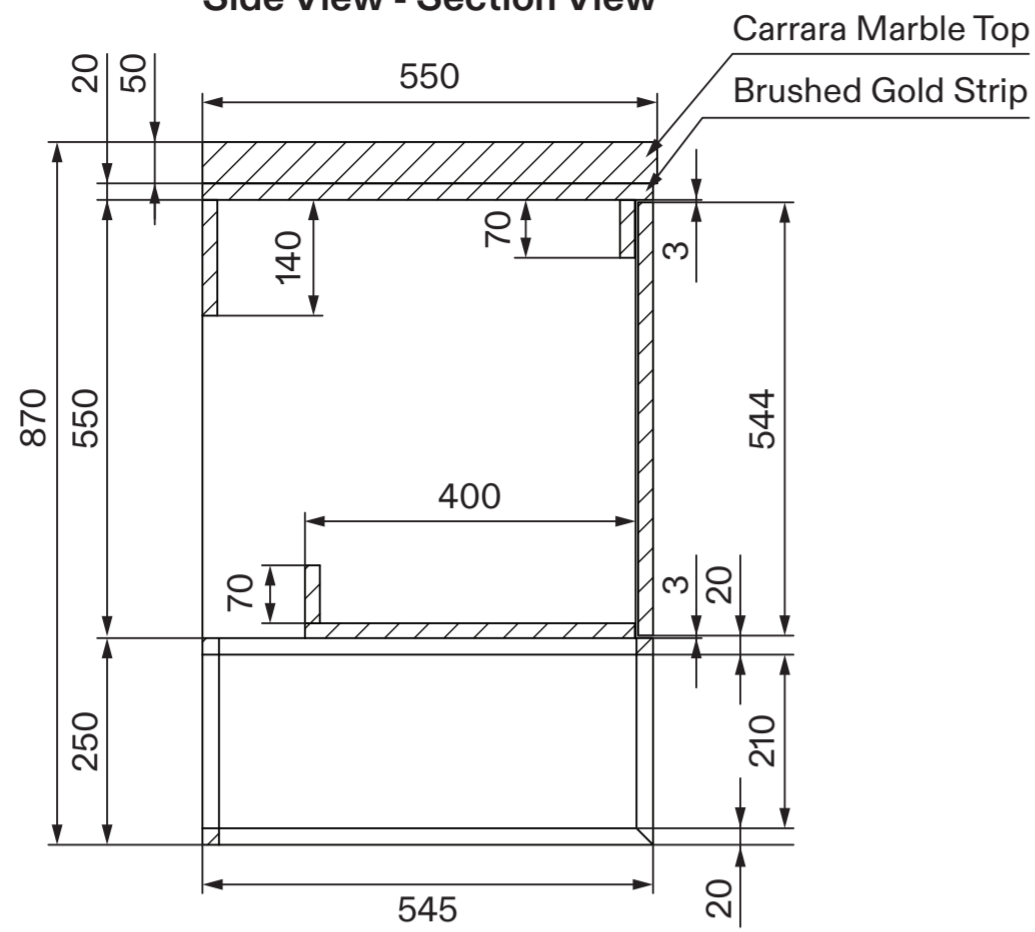

Side View - Section View

Side View - Section View

Top View

Top View - Section View

LUSSO

Product Name	Couture
Material	Wood/Marble
Product Size (mm)	800 x 545 x 790

All dimensions provided in millimeters.