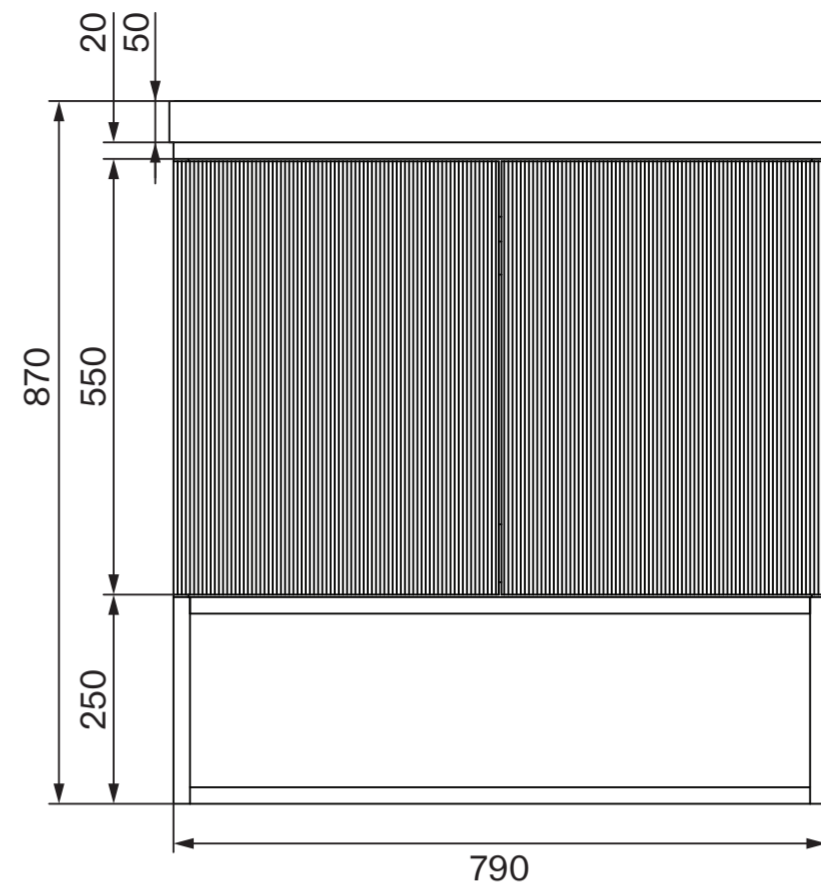

Side View - Section View

Side View - Section View

Top View

Top View - Section View

LUSSO

Product Name	Couture
Material	Wood/Marble
Product Size (mm)	800 x 545 x 790

All dimensions provided in millimeters.