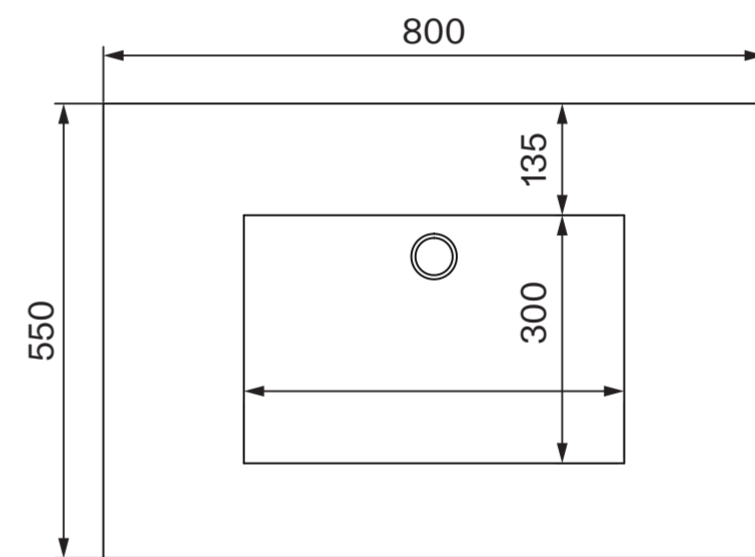

Side View - Section View

Side View - Section View

Top View

Top View - Section View

LUSSO

Product Name	Couture
Material	Wood/Marble
Product Size (mm)	800 x 545 x 790

All dimensions provided in millimeters.