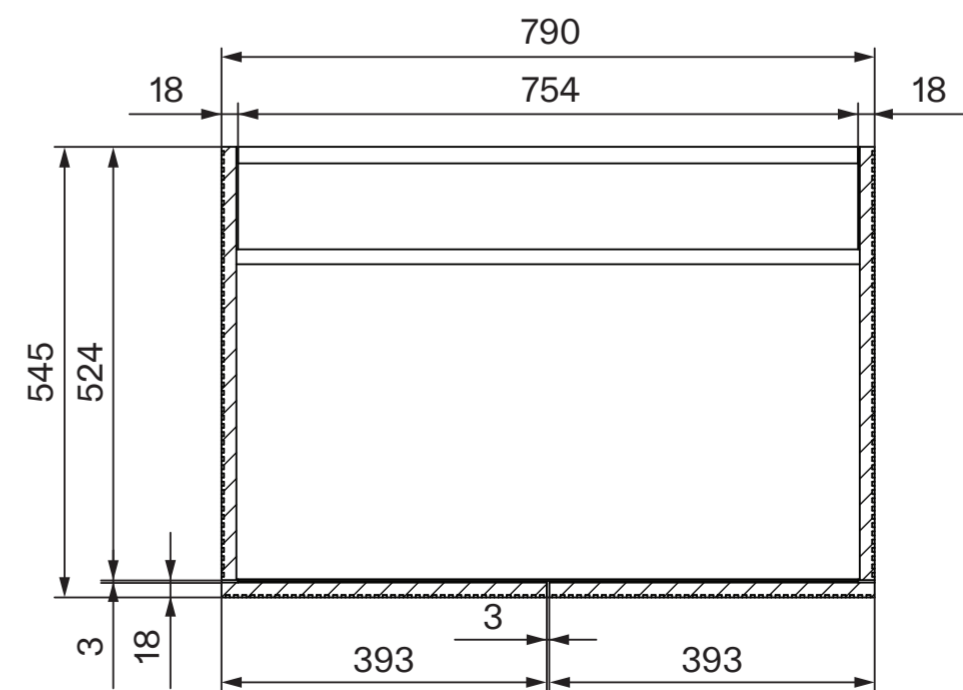

Side View - Section View

Side View - Section View

Top View

Top View - Section View

LUSSO

Product Name	Couture
Material	Wood/Marble
Product Size (mm)	800 x 545 x 790

All dimensions provided in millimeters.