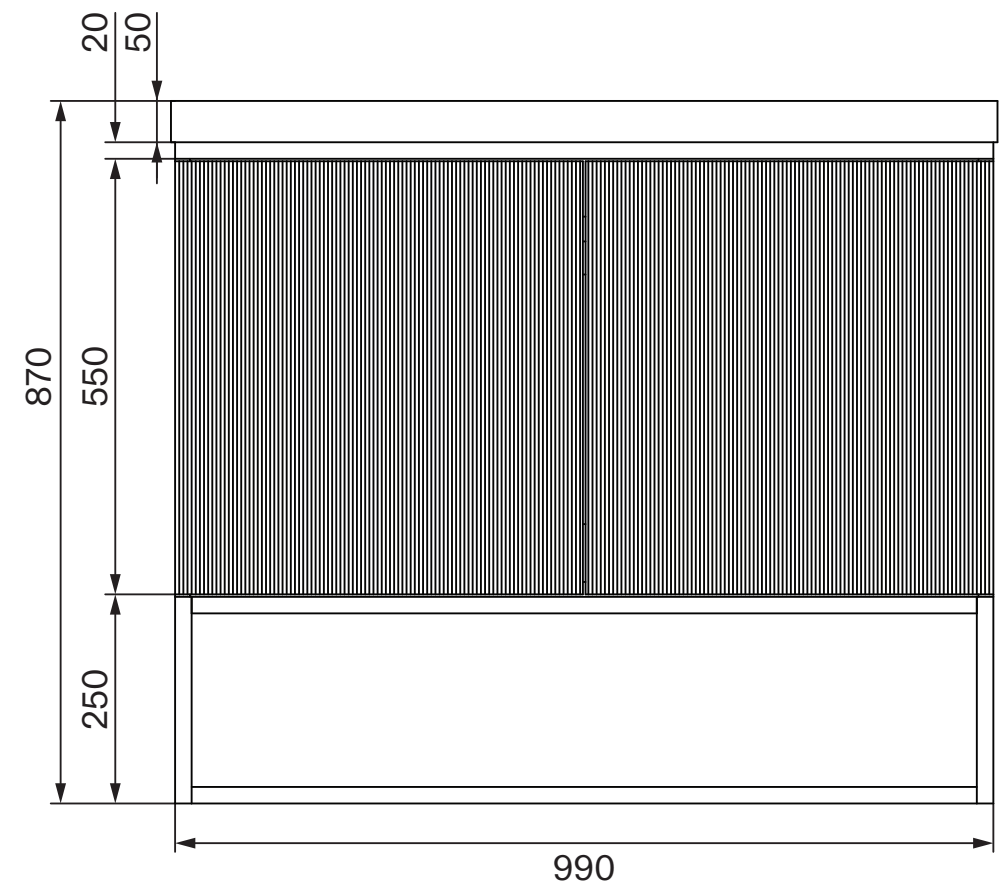

Side View - Section View

Side View - Section View

Top View

Top View - Section View

LUSO

Product Name	Couture
Material	Wood/Marble
Product Size (mm)	1000 x 545 x 790

All dimensions provided in millimeters.