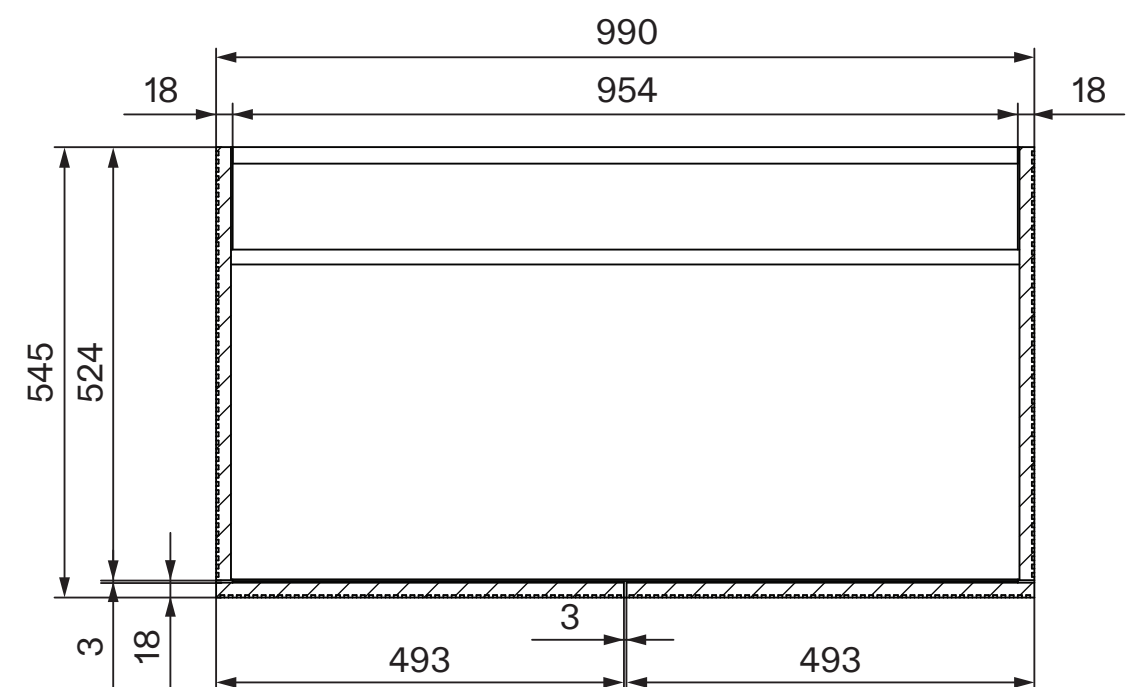

Side View - Section View

Side View - Section View

Top View

Top View - Section View

LUSO

Product Name	Couture
Material	Wood/Marble
Product Size (mm)	1000 x 545 x 790

All dimensions provided in millimeters.