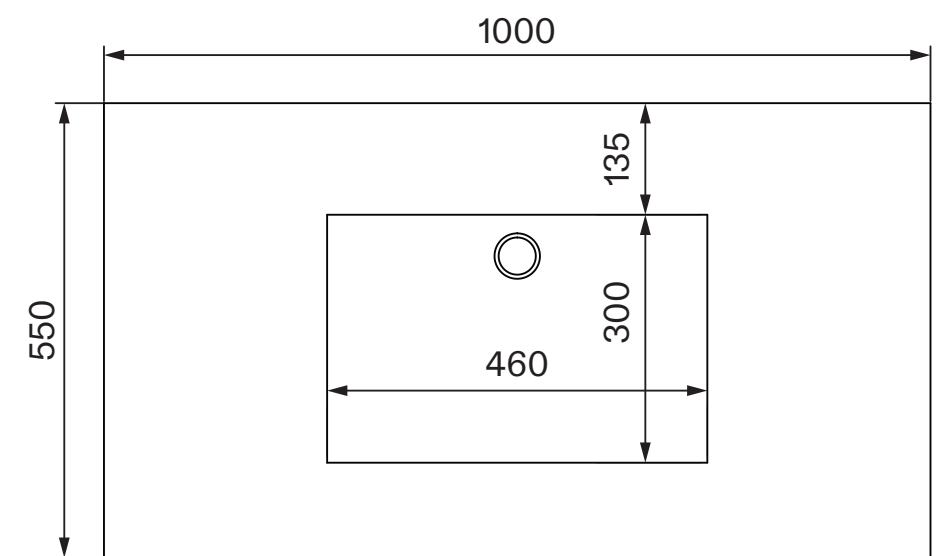

Side View - Section View

Side View - Section View

Top View

Top View - Section View

LUSO

Product Name	Couture
Material	Wood/Marble
Product Size (mm)	1000 x 545 x 790

All dimensions provided in millimeters.