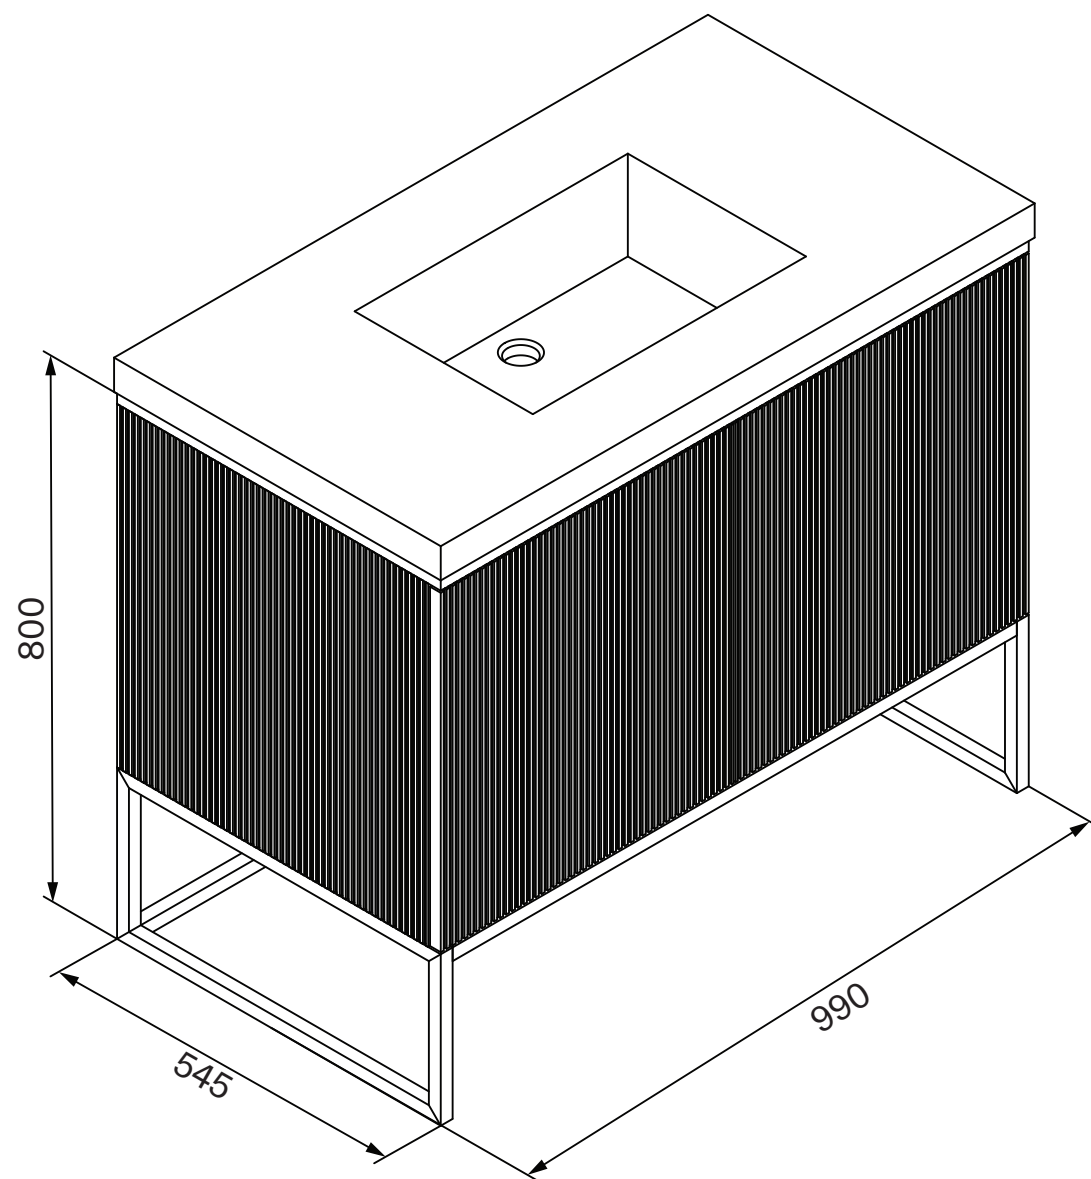

Side View - Section View

Side View - Section View

Top View

Top View - Section View

LUSO

Product Name	Couture
Material	Wood/Marble
Product Size (mm)	1000 x 545 x 790

All dimensions provided in millimeters.