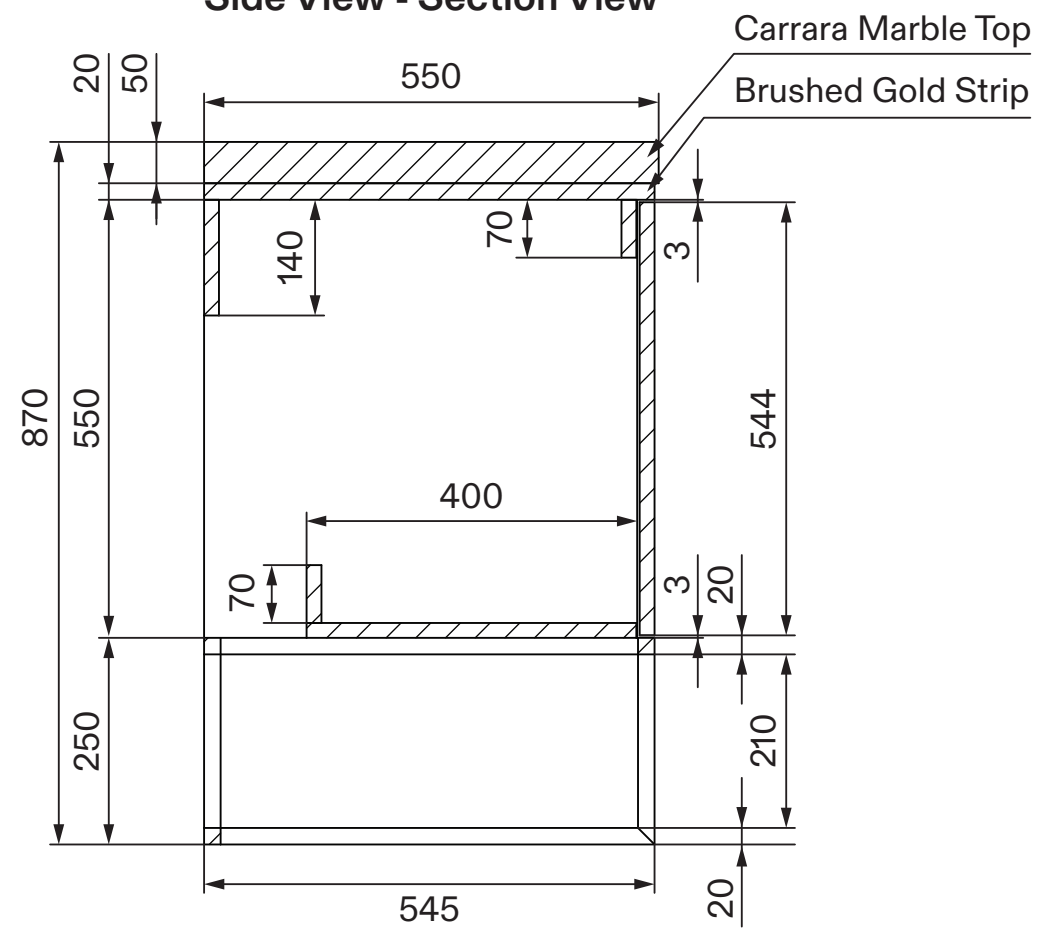

Side View - Section View

Side View - Section View

Top View

Top View - Section View

LUSO

Product Name	Couture
Material	Wood/Marble
Product Size (mm)	1000 x 545 x 790

All dimensions provided in millimeters.