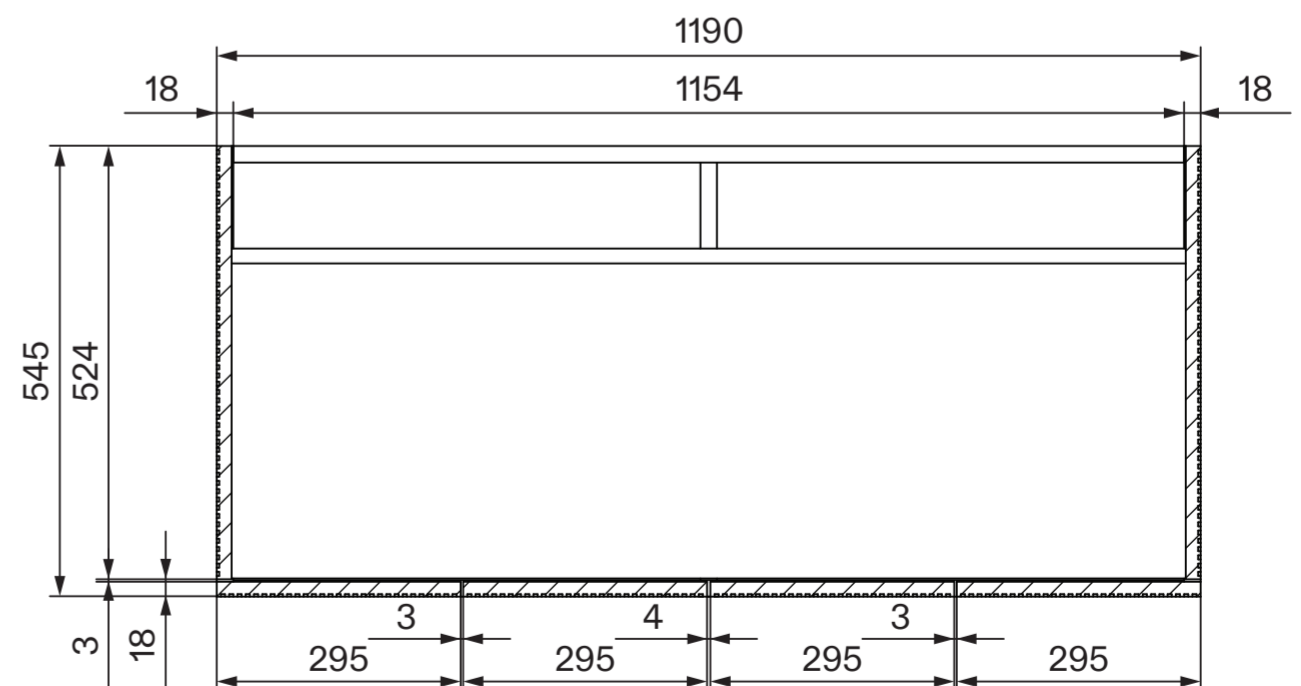

Side View - Section View

Side View - Section View

Top View

Top View - Section View

LUSO

Product Name	Couture
Material	Wood/Marble
Product Size (mm)	1200 x 545 x 790

All dimensions provided in millimeters.