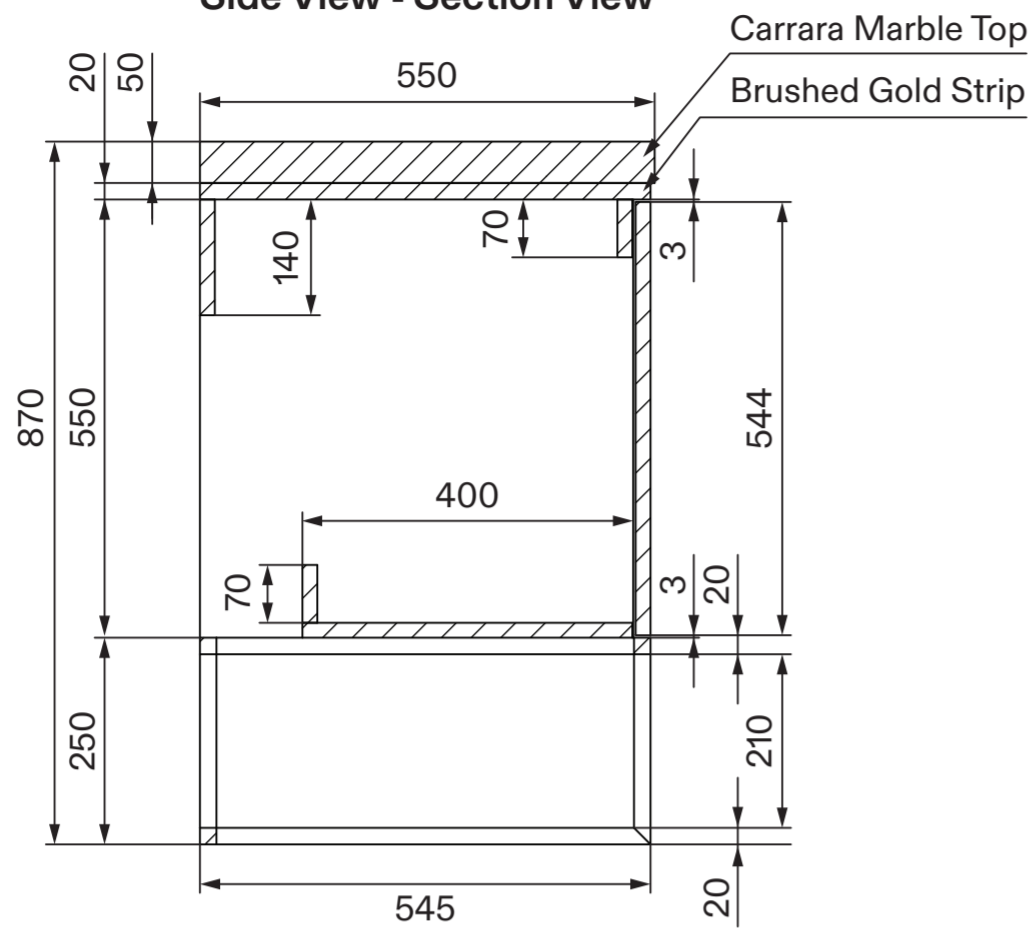

Side View - Section View

Side View - Section View

Top View

Top View - Section View

LUSO

Product Name	Couture
Material	Wood/Marble
Product Size (mm)	1200 x 545 x 790

All dimensions provided in millimeters.