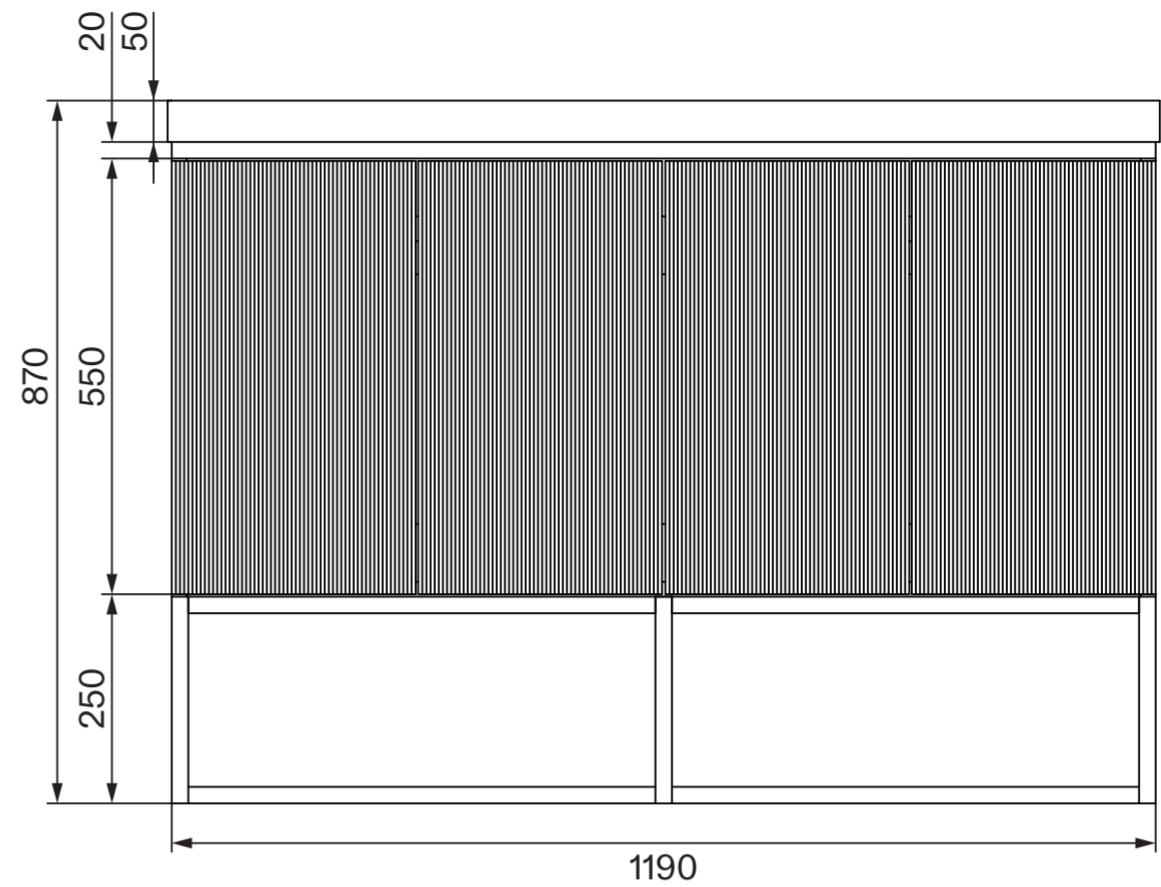

Side View - Section View

Side View - Section View

Top View

Top View - Section View

LUSO

Product Name	Couture
Material	Wood/Marble
Product Size (mm)	1200 x 545 x 790

All dimensions provided in millimeters.