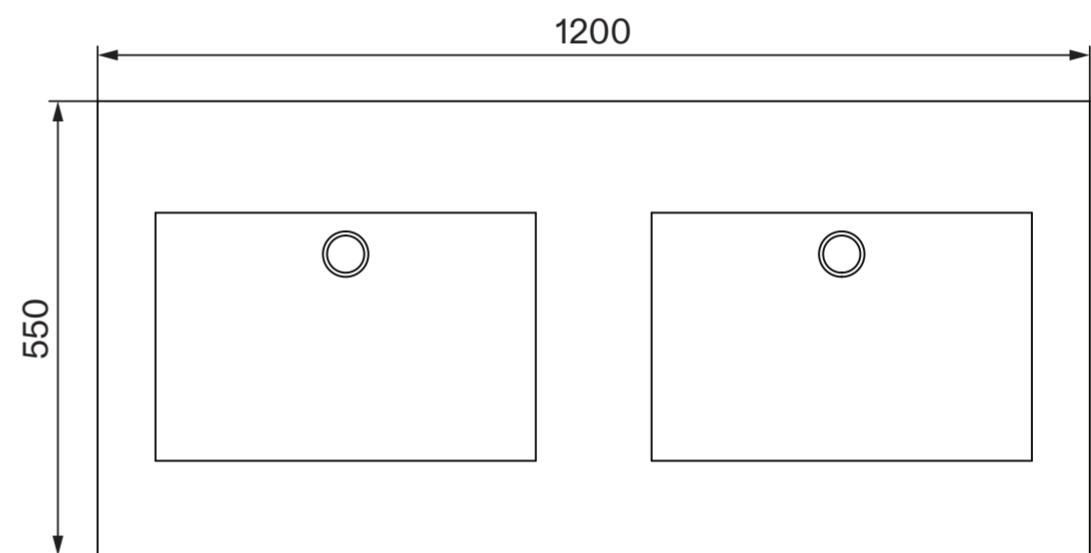

Side View - Section View

Side View - Section View

Top View

Top View - Section View

LUSO

Product Name	Couture
Material	Wood/Marble
Product Size (mm)	1200 x 545 x 790

All dimensions provided in millimeters.