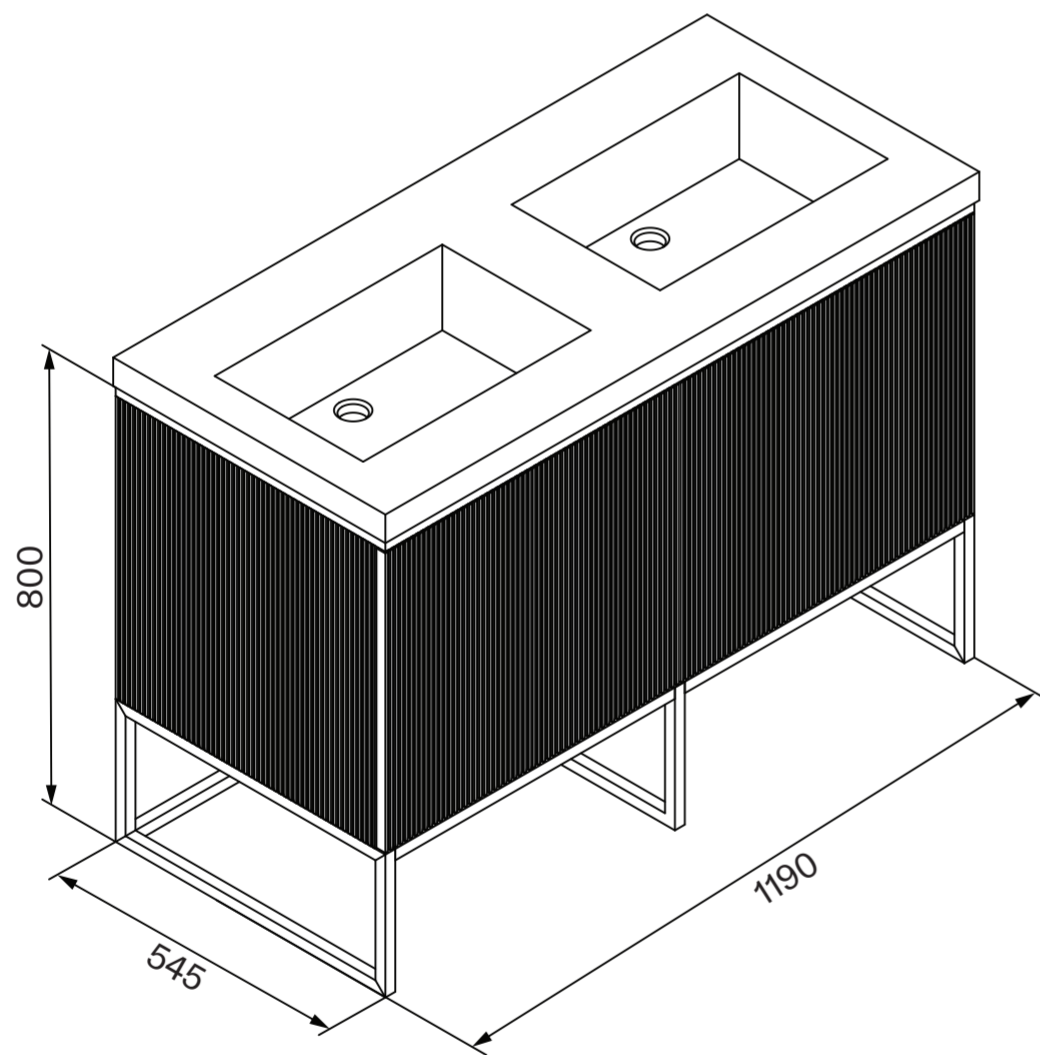

Side View - Section View

Side View - Section View

Top View

Top View - Section View

LUSO

Product Name	Couture
Material	Wood/Marble
Product Size (mm)	1200 x 545 x 790

All dimensions provided in millimeters.