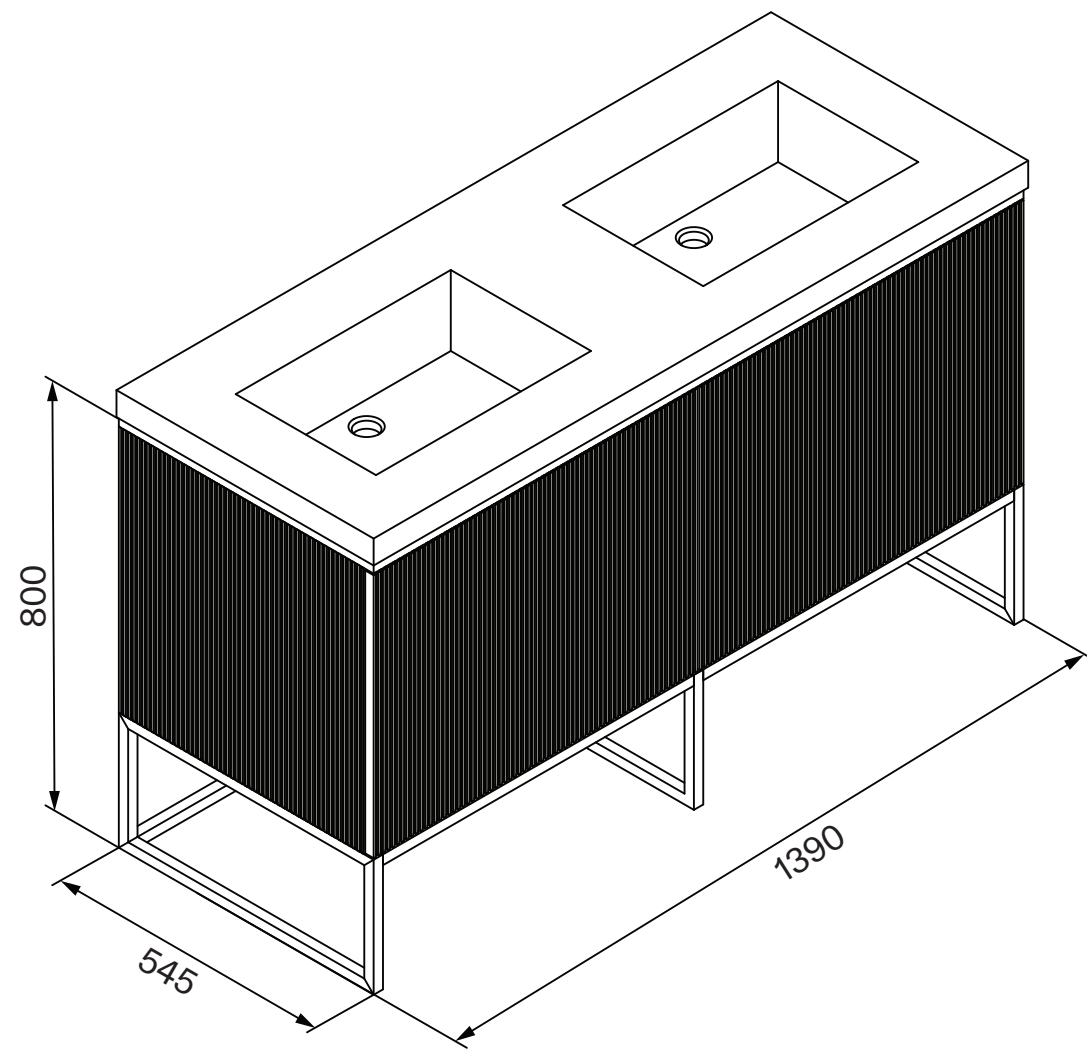

Side View - Section View

Front View

Top View

Top View - Section View

**LUSSO**

Product Name	Couture
Material	Wood/Marble
Product Size (mm)	1400 x 545 x 790

All dimensions provided in millimeters.