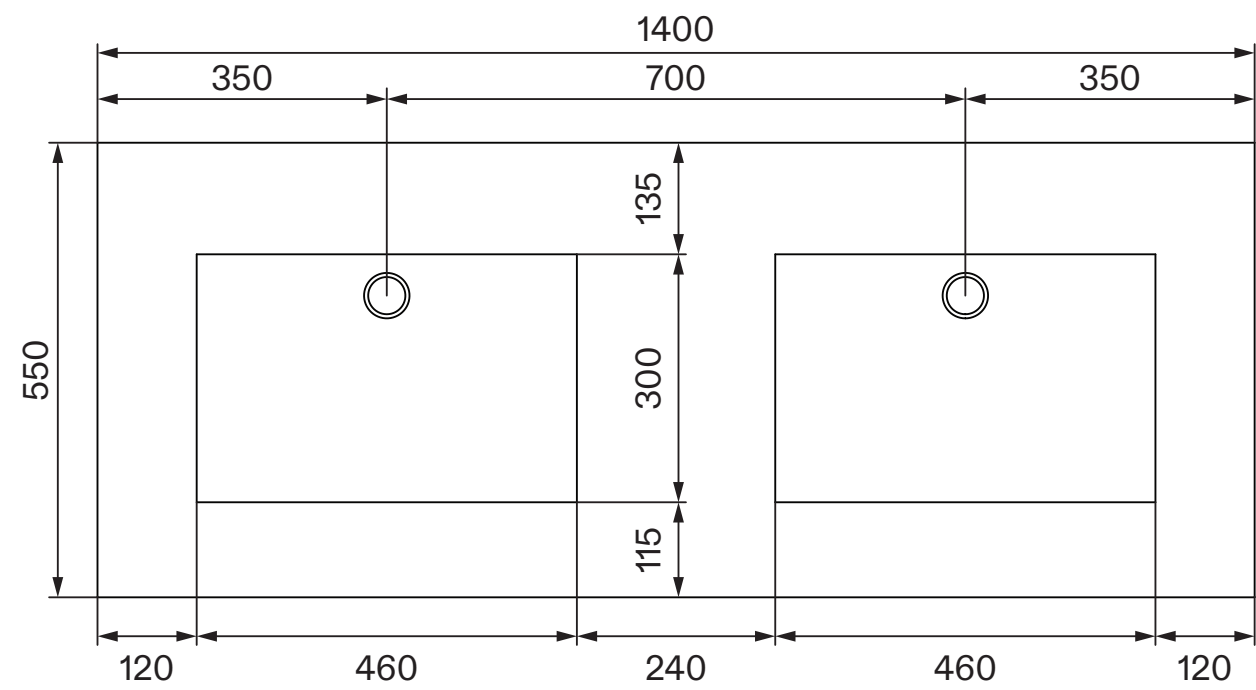

Side View - Section View

Front View

Top View

Top View - Section View

**LUSSO**

Product Name	Couture
Material	Wood/Marble
Product Size (mm)	1400 x 545 x 790

All dimensions provided in millimeters.