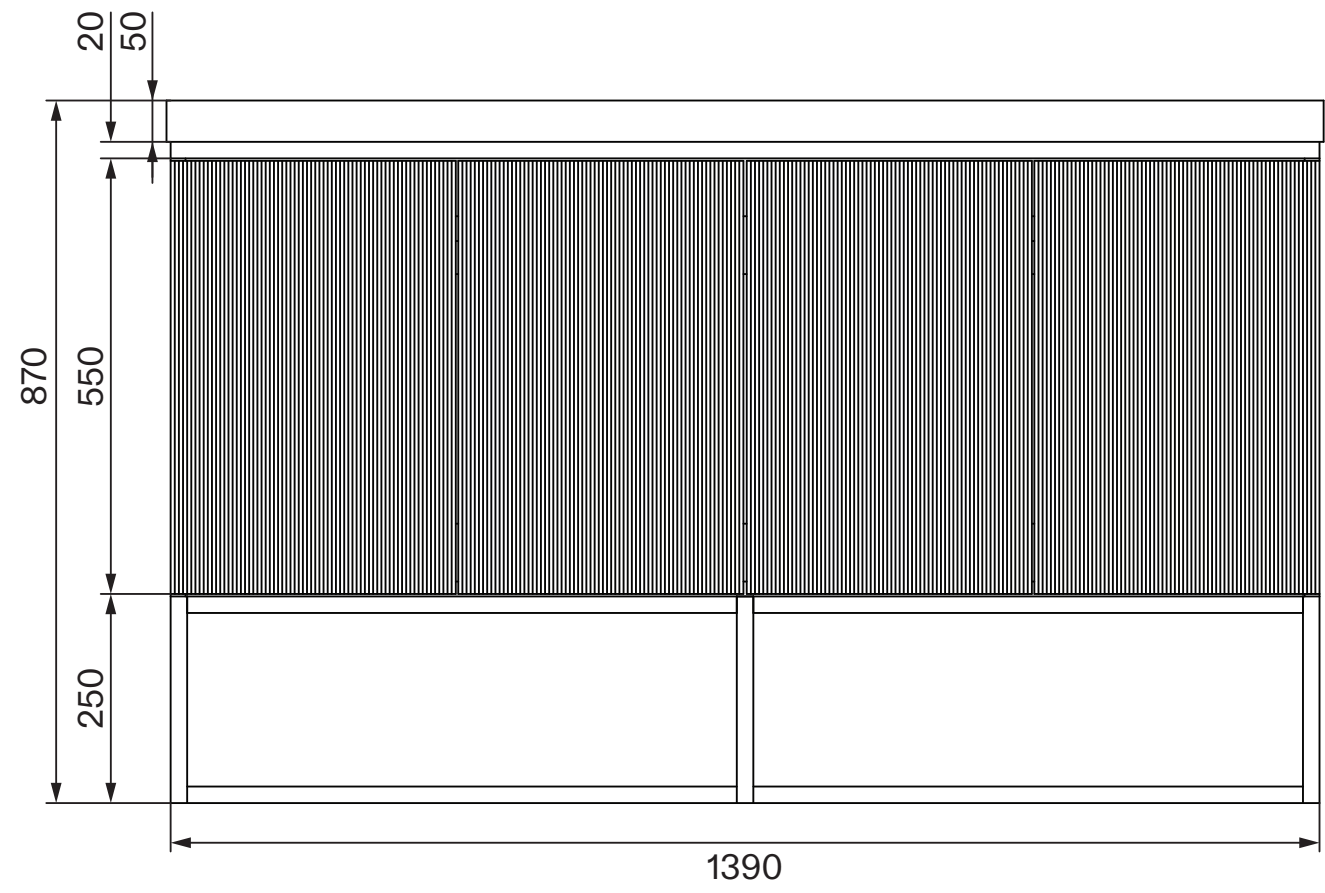

Side View - Section View

Front View

Top View

Top View - Section View

**LUSSO**

Product Name	Couture
Material	Wood/Marble
Product Size (mm)	1400 x 545 x 790

All dimensions provided in millimeters.