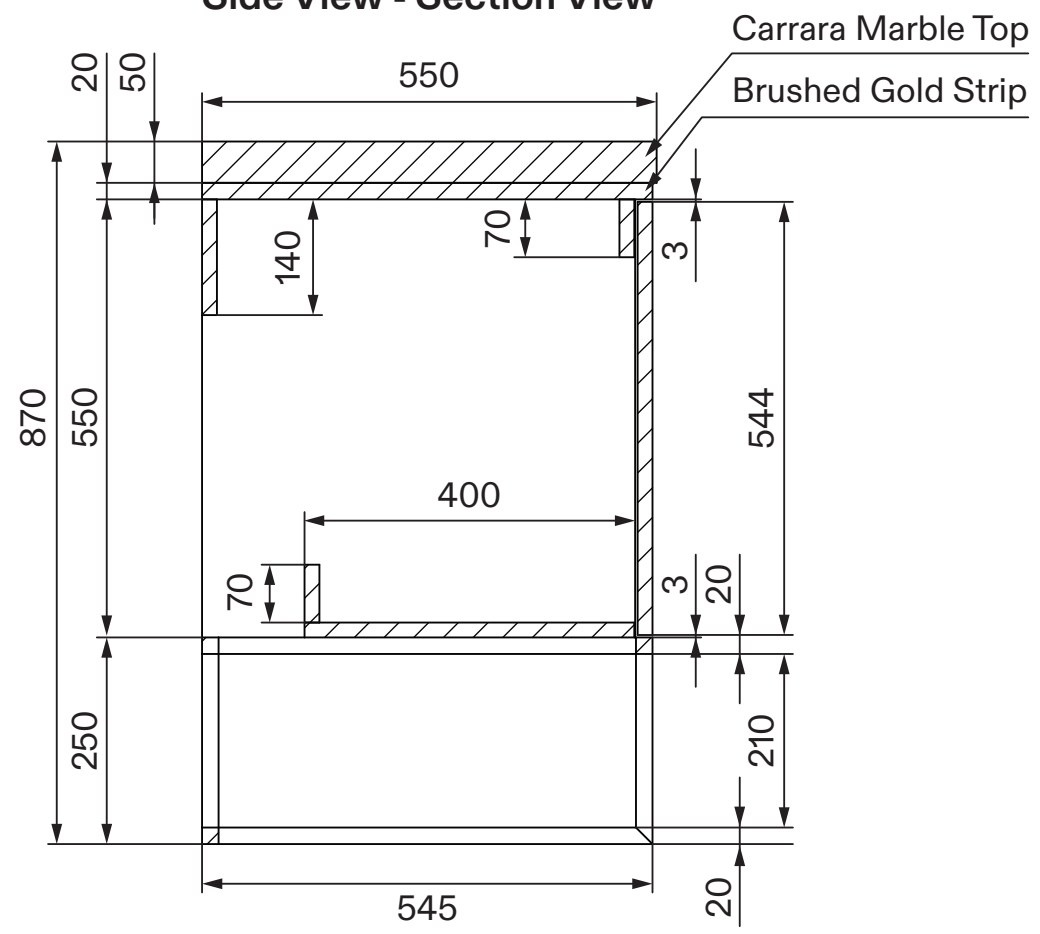

Side View - Section View

Front View

Top View

Top View - Section View

**LUSSO**

Product Name	Couture
Material	Wood/Marble
Product Size (mm)	1400 x 545 x 790

All dimensions provided in millimeters.