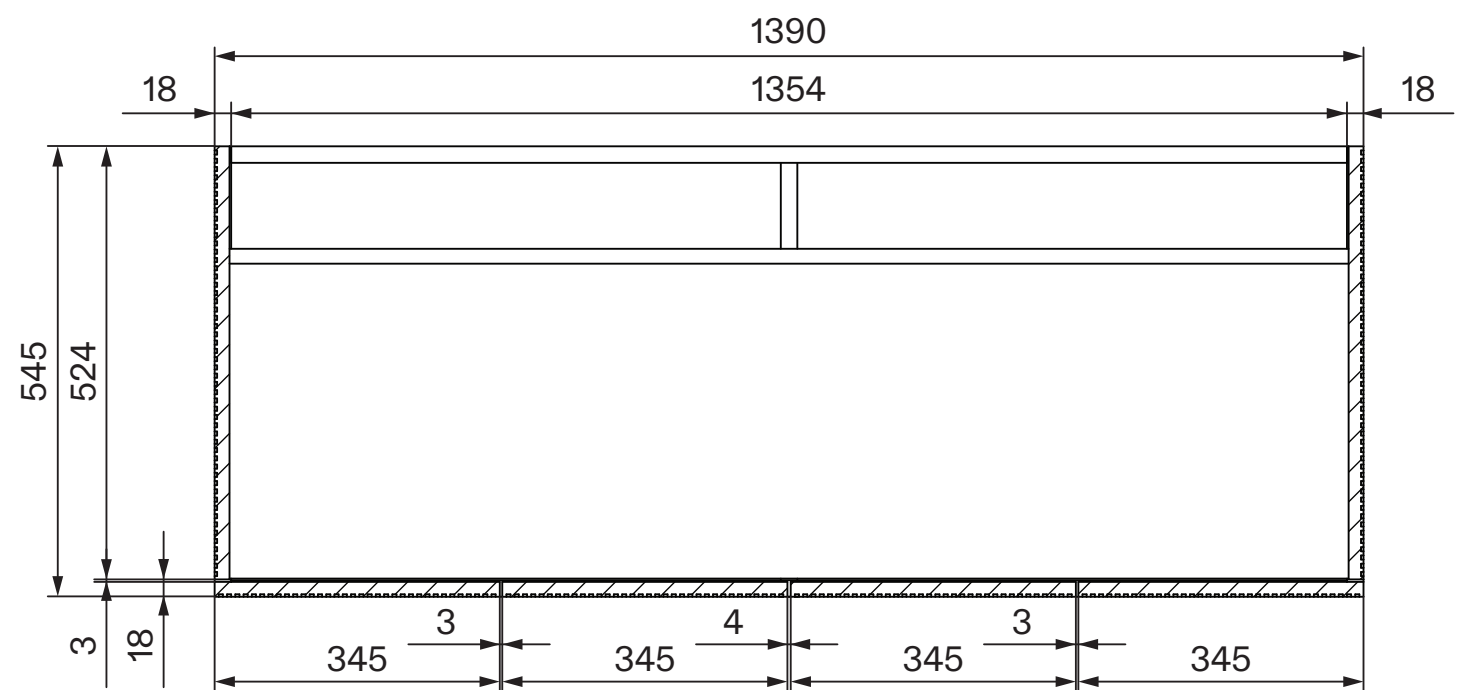

Side View - Section View

Front View

Top View

Top View - Section View

**LUSSO**

Product Name	Couture
Material	Wood/Marble
Product Size (mm)	1400 x 545 x 790

All dimensions provided in millimeters.