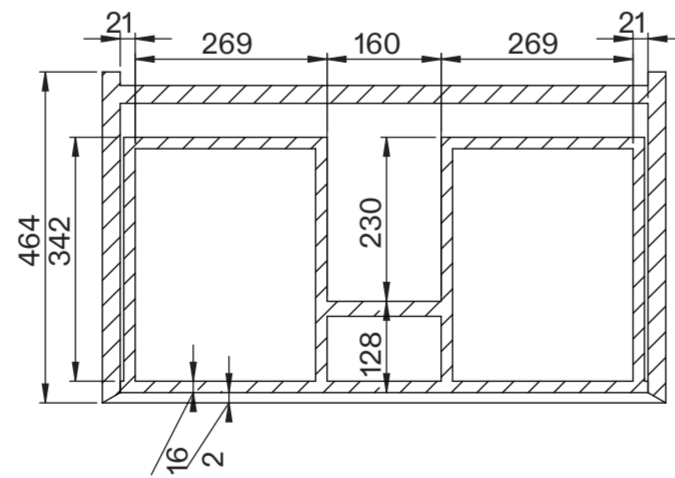

Basin

Side View - Section View

Top View

Vanity Unit

Top View

Top View - Section View

Side View - Section View

LUSO

Product Name	Volini 800mm (Cube Basin)
Product Size (mm)	
Basin	500 x 300 x 110
Vanity Unit	800 x 470 x 565

All dimensions provided in millimeters.