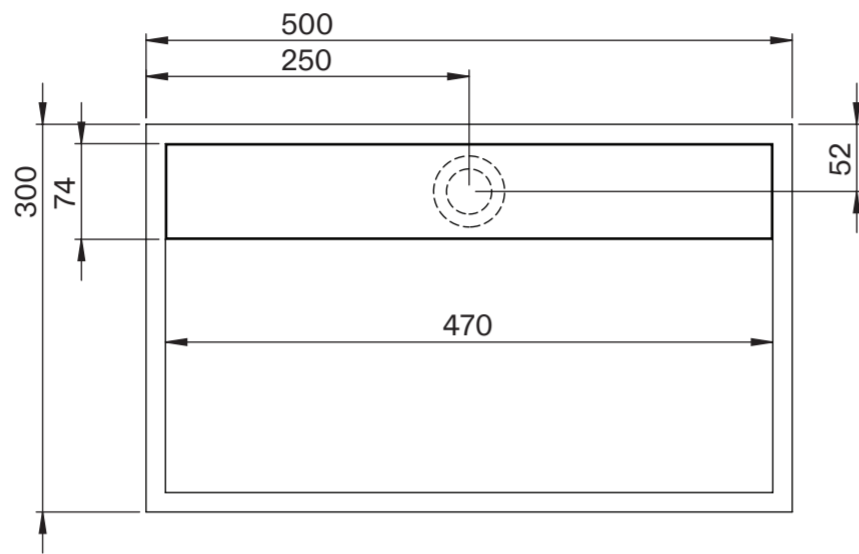

Basin

Side View - Section View

Top View

Vanity Unit

Top View

Top View - Section View

Side View - Section View

LUSO

Product Name	Volini 800mm (Cube Basin)
Product Size (mm)	
Basin	500 x 300 x 110
Vanity Unit	800 x 470 x 565

All dimensions provided in millimeters.