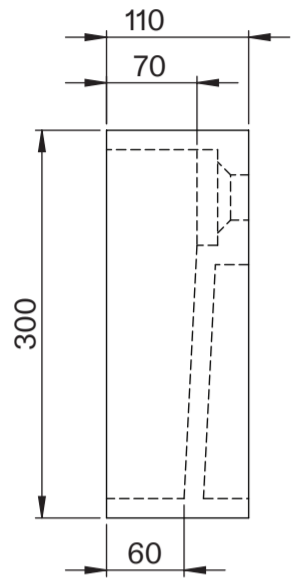

Basin

Side View - Section View

Top View

Vanity Unit

Top View

Top View - Section View

Side View - Section View

LUSO

Product Name	Volini 800mm (Cube Basin)
Product Size (mm)	
Basin	500 x 300 x 110
Vanity Unit	800 x 470 x 565

All dimensions provided in millimeters.