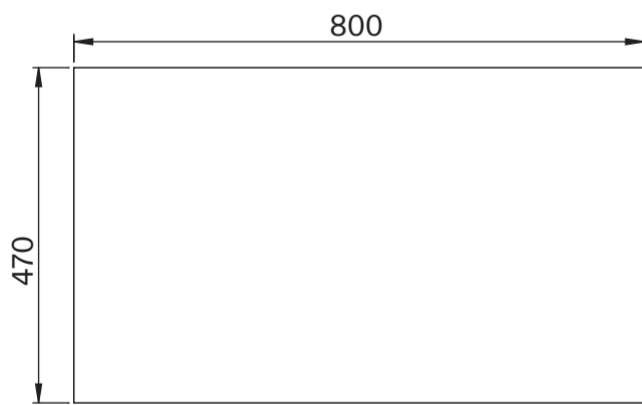

Basin

Side View - Section View

Top View

Vanity Unit

Top View

Top View - Section View

Side View - Section View

LUSO

Product Name	Volini 800mm (Cube Basin)
Product Size (mm)	
Basin	500 x 300 x 110
Vanity Unit	800 x 470 x 565

All dimensions provided in millimeters.