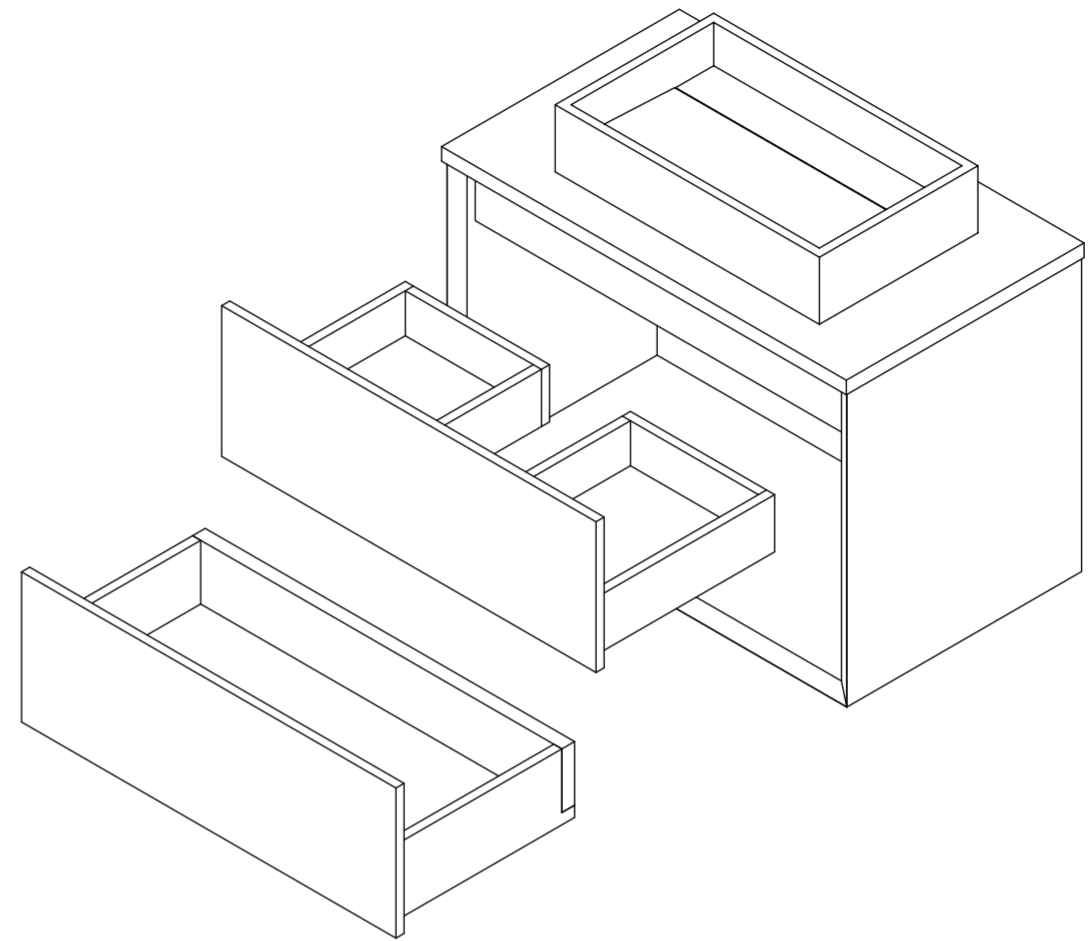

Basin

Side View - Section View

Top View

Vanity Unit

Top View

Top View - Section View

Side View - Section View

LUSO

Product Name	Volini 800mm (Cube Basin)
Product Size (mm)	
Basin	500 x 300 x 110
Vanity Unit	800 x 470 x 565

All dimensions provided in millimeters.