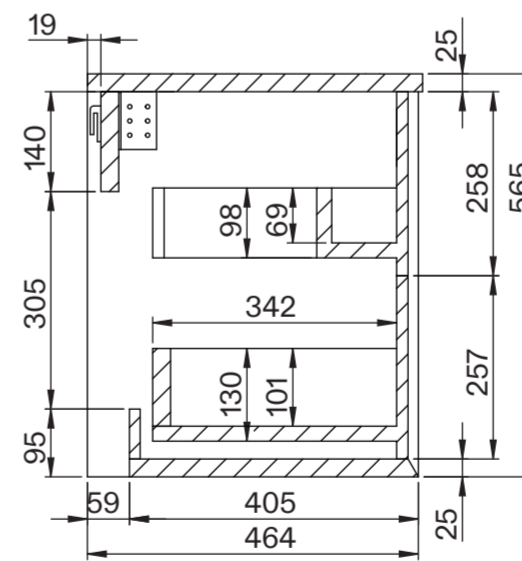

Basin

Side View - Section View

Top View

Vanity Unit

Top View

Top View - Section View

Side View - Section View

LUSO

Product Name	Volini 800mm (Cube Basin)
Product Size (mm)	
Basin	500 x 300 x 110
Vanity Unit	800 x 470 x 565

All dimensions provided in millimeters.