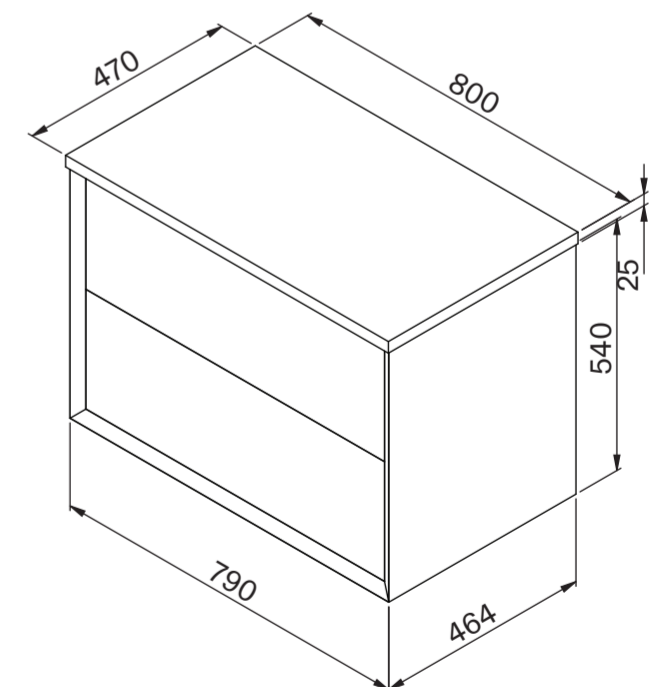

Basin

Side View - Section View

Top View

Vanity Unit

Top View

Top View - Section View

Side View - Section View

LUSO

Product Name	Volini 800mm (Cube Basin)
Product Size (mm)	
Basin	500 x 300 x 110
Vanity Unit	800 x 470 x 565

All dimensions provided in millimeters.