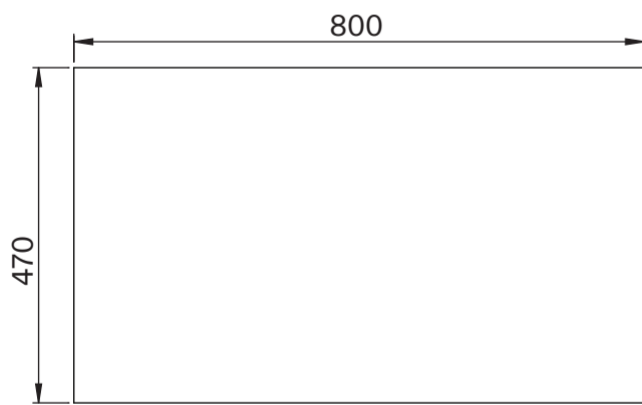

Basin

Side View - Section View

Top View

Vanity Unit

Top View

Top View - Section View

Side View - Section View

| | | |
|---------------|-------------------|---------------------------|
| <h1>LUSO</h1> | Product Name | Volini 800mm (Nuvo Basin) |
| | Product Size (mm) | |
| | Basin | 450 x 145 |
| | Vanity Unit | 800 x 470 x 565 |

All dimensions provided in millimeters.