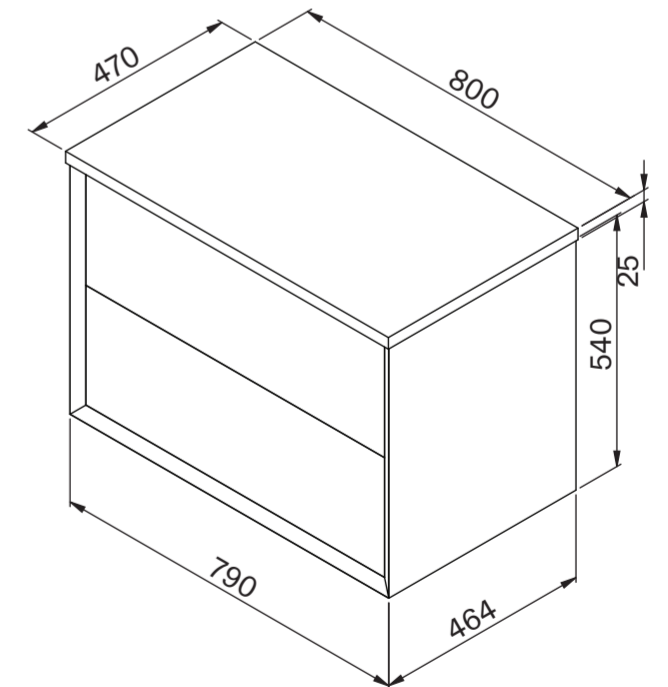

Basin

Side View - Section View

Top View

Vanity Unit

Top View

Top View - Section View

Side View - Section View

| | | |
|---------------|-------------------|---------------------------|
| <h1>LUSO</h1> | Product Name | Volini 800mm (Nuvo Basin) |
| | Product Size (mm) | |
| | Basin | 450 x 145 |
| | Vanity Unit | 800 x 470 x 565 |

All dimensions provided in millimeters.