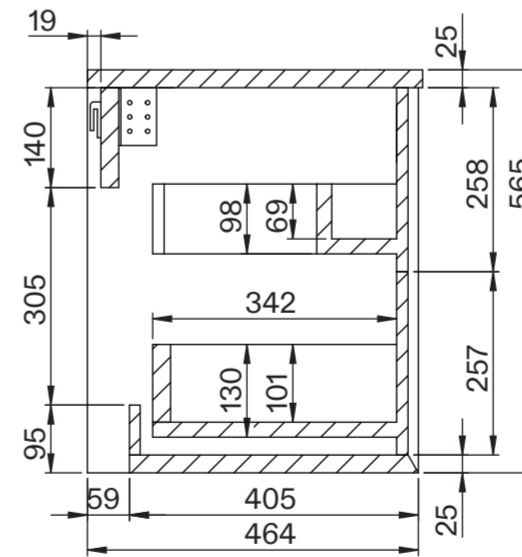

Basin

Side View - Section View

Top View

Vanity Unit

Top View

Top View - Section View

Side View - Section View

| | | |
|---------------|-------------------|---------------------------|
| <h1>LUSO</h1> | Product Name | Volini 800mm (Nuvo Basin) |
| | Product Size (mm) | |
| | Basin | 450 x 145 |
| | Vanity Unit | 800 x 470 x 565 |

All dimensions provided in millimeters.