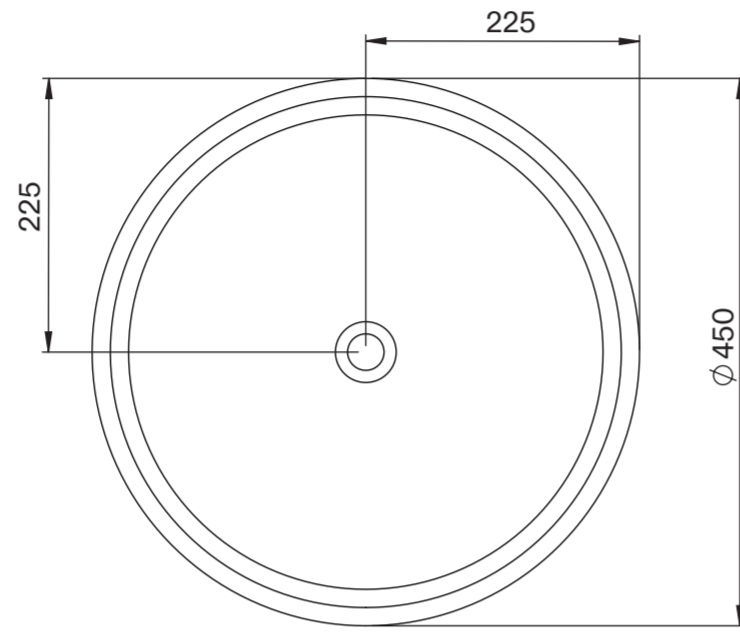

Basin

Side View - Section View

Top View

Vanity Unit

Top View

Top View - Section View

Side View - Section View

| | | |
|---------------|-------------------|---------------------------|
| <h1>LUSO</h1> | Product Name | Volini 800mm (Nuvo Basin) |
| | Product Size (mm) | |
| | Basin | 450 x 145 |
| | Vanity Unit | 800 x 470 x 565 |

All dimensions provided in millimeters.