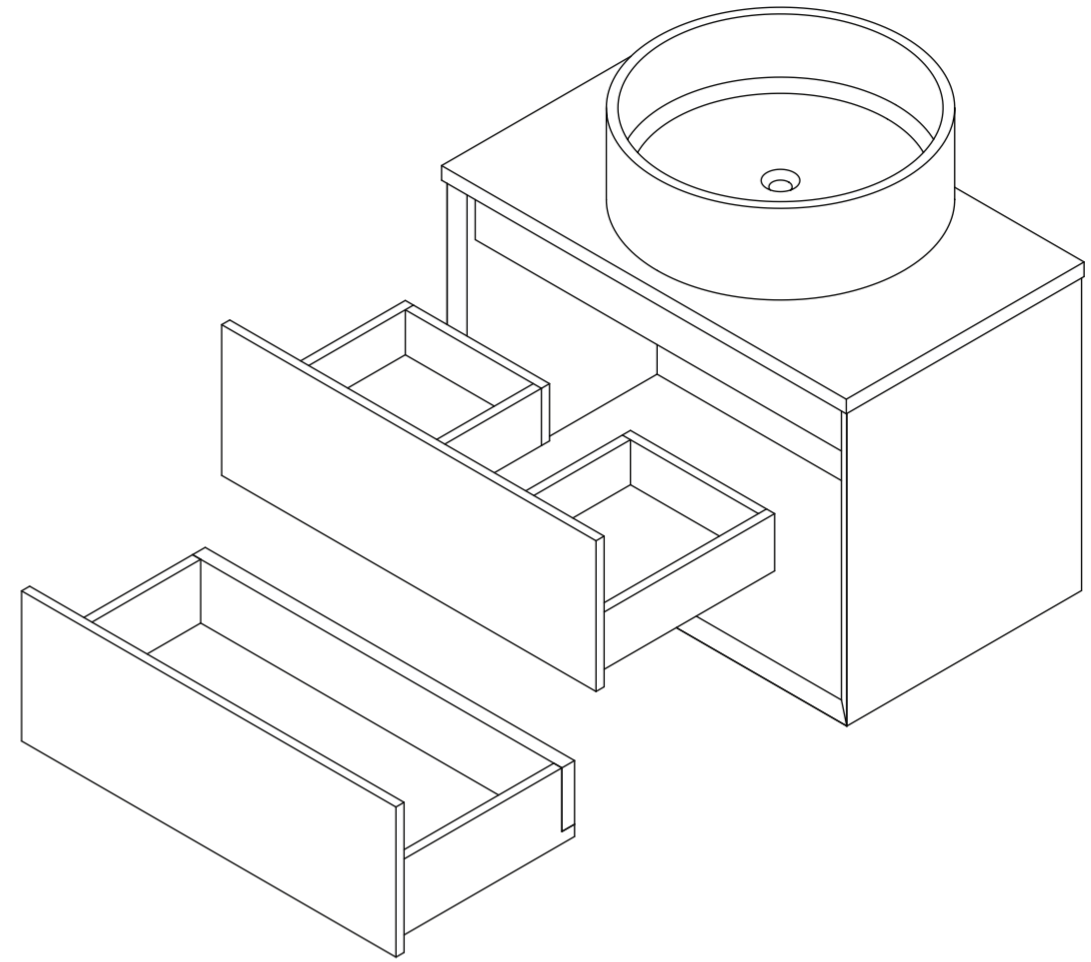

Basin

Side View - Section View

Top View

Vanity Unit

Top View

Top View - Section View

Side View - Section View

| | | |
|---------------|-------------------|---------------------------|
| <h1>LUSO</h1> | Product Name | Volini 800mm (Nuvo Basin) |
| | Product Size (mm) | |
| | Basin | 450 x 145 |
| | Vanity Unit | 800 x 470 x 565 |

All dimensions provided in millimeters.