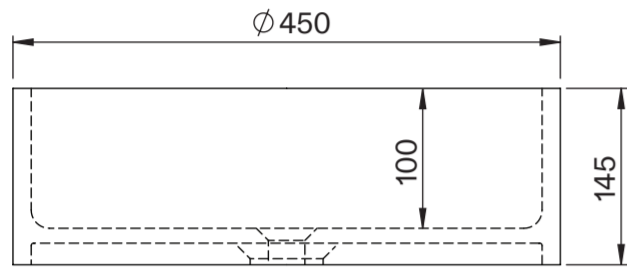

Basin

Side View - Section View

Top View

Vanity Unit

Top View

Top View - Section View

Side View - Section View

| | | |
|---------------|-------------------|---------------------------|
| <h1>LUSO</h1> | Product Name | Volini 800mm (Nuvo Basin) |
| | Product Size (mm) | |
| | Basin | 450 x 145 |
| | Vanity Unit | 800 x 470 x 565 |

All dimensions provided in millimeters.