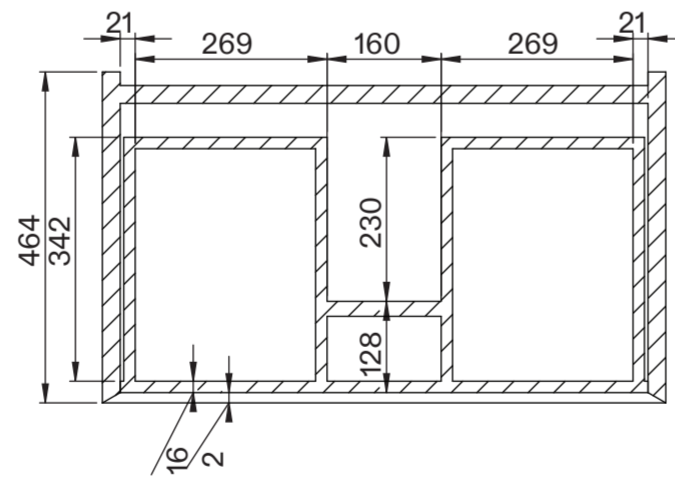

Basin

Side View - Section View

Top View

Vanity Unit

Top View

Top View - Section View

Side View - Section View

| | | |
|---------------|-------------------|---------------------------|
| <h1>LUSO</h1> | Product Name | Volini 800mm (Nuvo Basin) |
| | Product Size (mm) | |
| | Basin | 450 x 145 |
| | Vanity Unit | 800 x 470 x 565 |

All dimensions provided in millimeters.