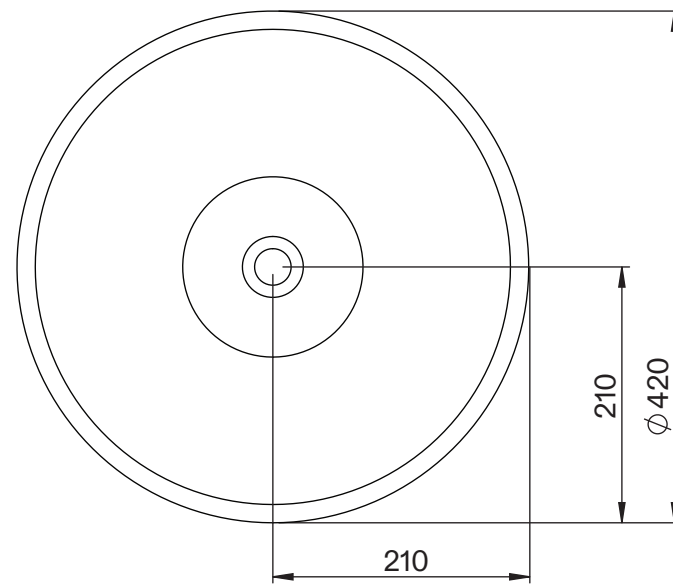

Basin

Side View - Section View

Top View

Vanity Unit

Top View

Top View - Section View

Side View - Section View

LUSO

Product Name	Volini 800mm (Oasis 420mm Basin)
Product Size (mm)	
Basin	420 x 160
Vanity Unit	800 x 470 x 565

All dimensions provided in millimeters.