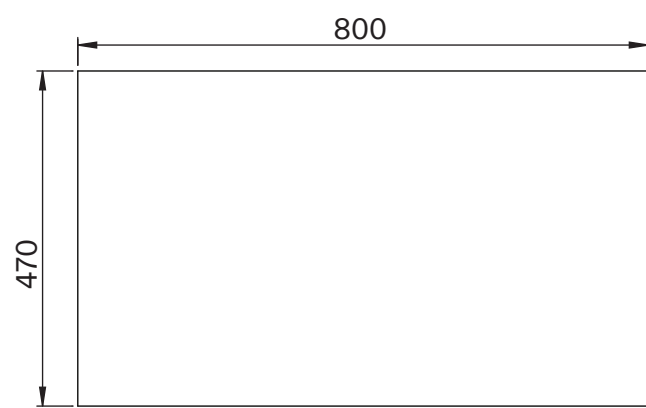

Basin

Side View - Section View

Top View

Vanity Unit

Top View

Top View - Section View

Side View - Section View

LUSO

Product Name	Volini 800mm (Oasis 420mm Basin)
Product Size (mm)	
Basin	420 x 160
Vanity Unit	800 x 470 x 565

All dimensions provided in millimeters.