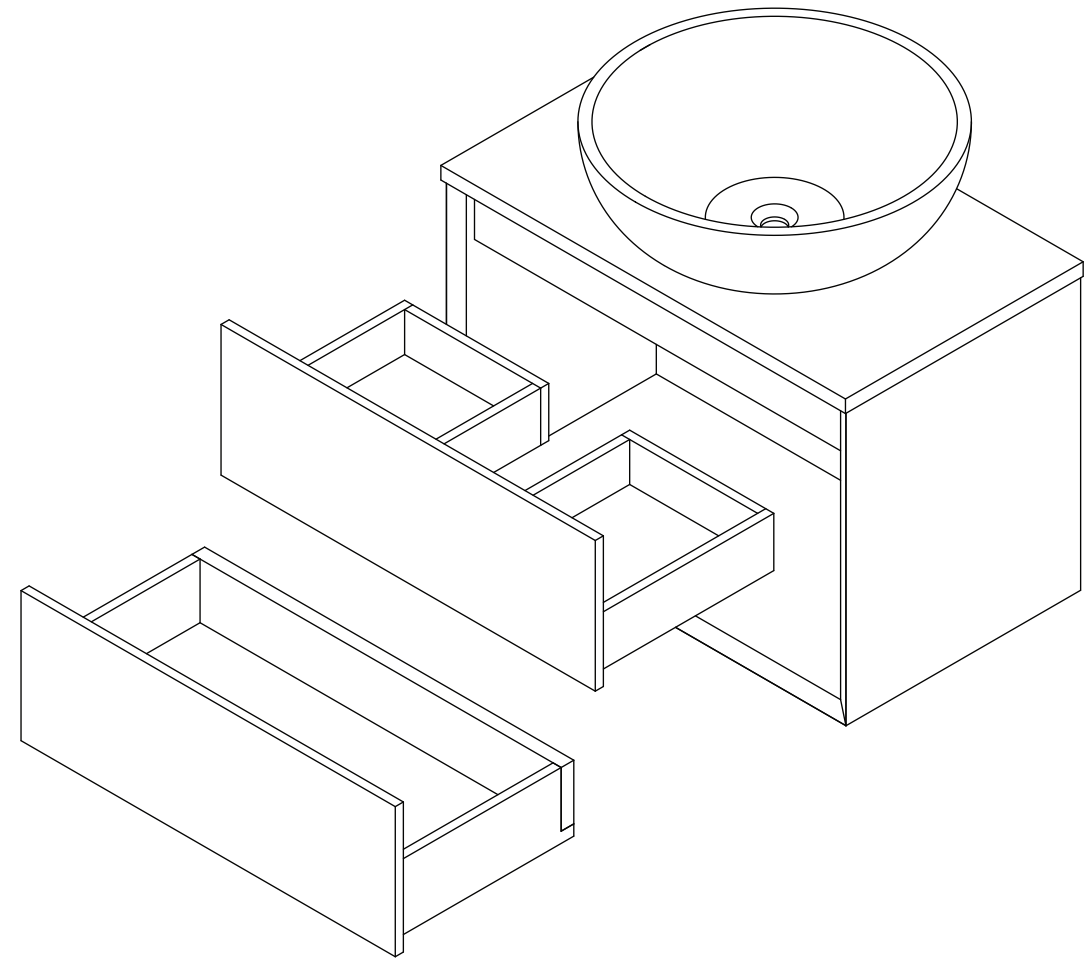

Basin

Side View - Section View

Top View

Vanity Unit

Top View

Top View - Section View

Side View - Section View

LUSO

Product Name	Volini 800mm (Oasis 420mm Basin)
Product Size (mm)	
Basin	420 x 160
Vanity Unit	800 x 470 x 565

All dimensions provided in millimeters.