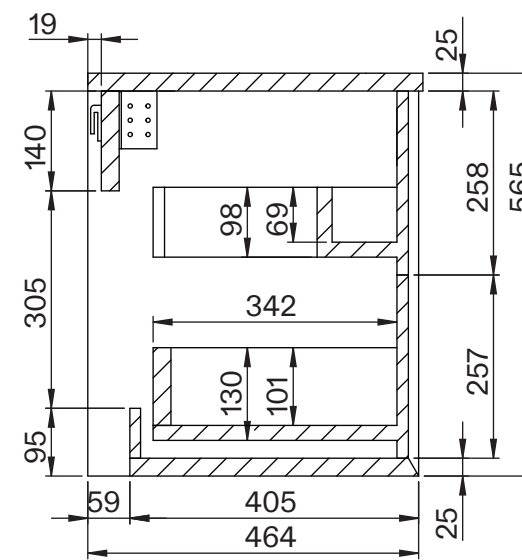

Basin

Side View - Section View

Top View

Vanity Unit

Top View

Top View - Section View

Side View - Section View

LUSO

Product Name	Volini 800mm (Oasis 420mm Basin)
Product Size (mm)	
Basin	420 x 160
Vanity Unit	800 x 470 x 565

All dimensions provided in millimeters.