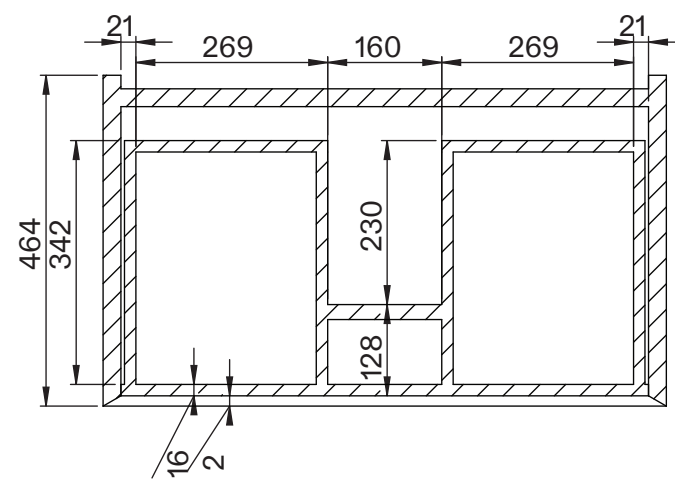

Basin

Side View - Section View

Top View

Vanity Unit

Top View

Top View - Section View

Side View - Section View

LUSO

Product Name	Volini 800mm (Oasis 420mm Basin)
Product Size (mm)	
Basin	420 x 160
Vanity Unit	800 x 470 x 565

All dimensions provided in millimeters.