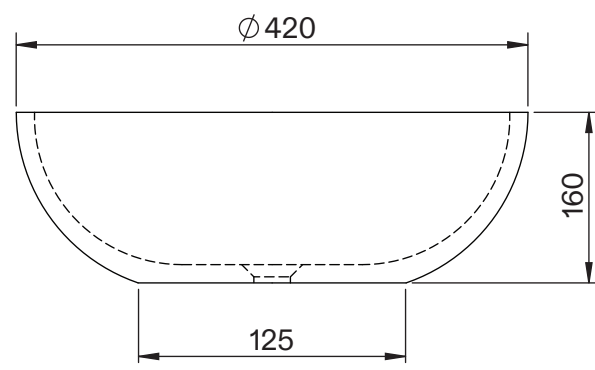

Basin

Side View - Section View

Top View

Vanity Unit

Top View

Top View - Section View

Side View - Section View

LUSO

Product Name	Volini 800mm (Oasis 420mm Basin)
Product Size (mm)	
Basin	420 x 160
Vanity Unit	800 x 470 x 565

All dimensions provided in millimeters.