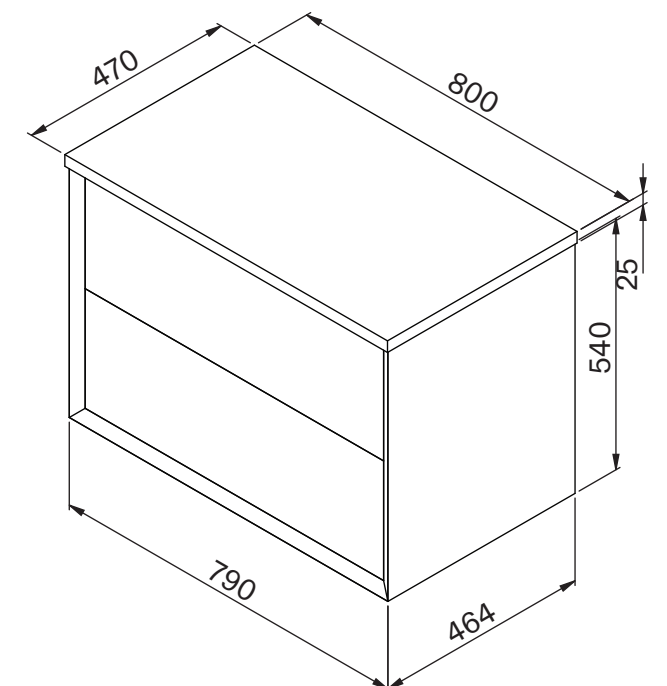

Basin

Side View - Section View

Top View

Vanity Unit

Top View

Top View - Section View

Side View - Section View

LUSO

Product Name	Volini 800mm (Oasis 420mm Basin)
Product Size (mm)	
Basin	420 x 160
Vanity Unit	800 x 470 x 565

All dimensions provided in millimeters.