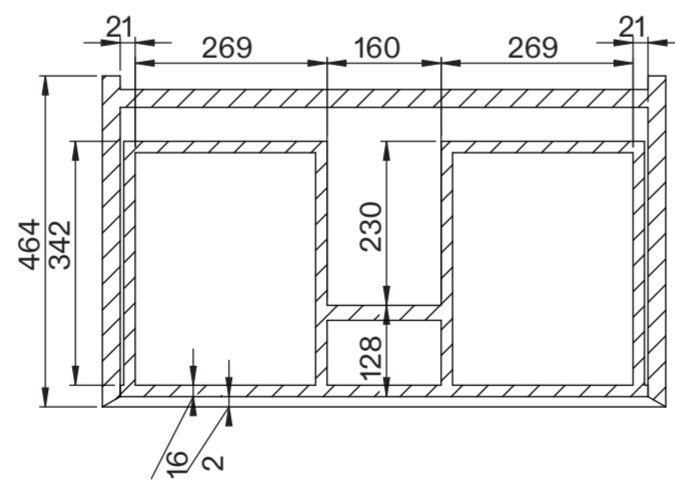

Basin

Side View - Section View

Top View

Vanity Unit

Top View

Top View - Section View

Side View - Section View

LUSO

Product Name	Volini 800mm (Oasis 600mm Basin)
Product Size (mm)	
Basin	600 x 350 x 160
Vanity Unit	800 x 470 x 565

All dimensions provided in millimeters.