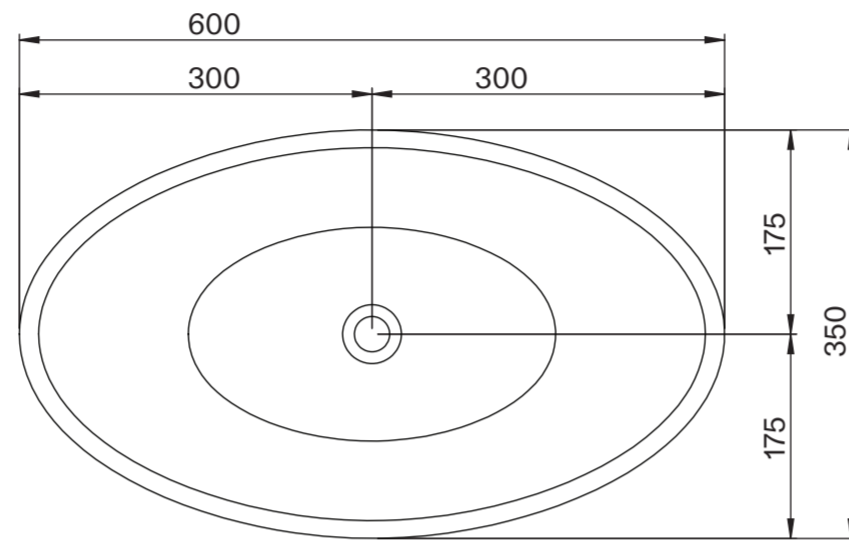

Basin

Side View - Section View

Top View

Vanity Unit

Top View

Top View - Section View

Side View - Section View

LUSO

Product Name	Volini 800mm (Oasis 600mm Basin)
Product Size (mm)	
Basin	600 x 350 x 160
Vanity Unit	800 x 470 x 565

All dimensions provided in millimeters.