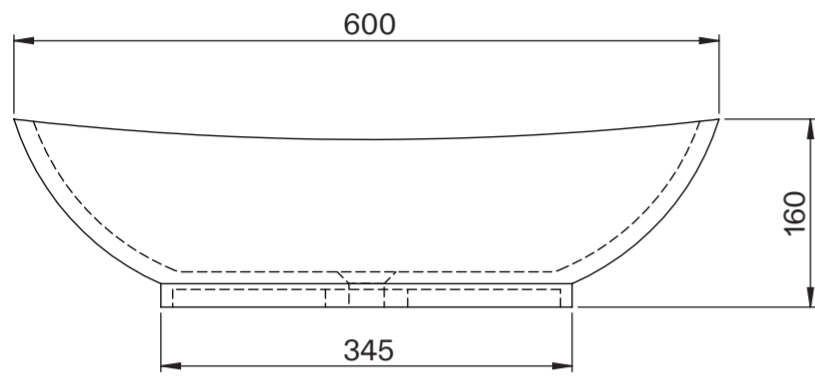

Basin

Side View - Section View

Top View

Vanity Unit

Top View

Top View - Section View

Side View - Section View

LUSO

Product Name	Volini 800mm (Oasis 600mm Basin)
Product Size (mm)	
Basin	600 x 350 x 160
Vanity Unit	800 x 470 x 565

All dimensions provided in millimeters.