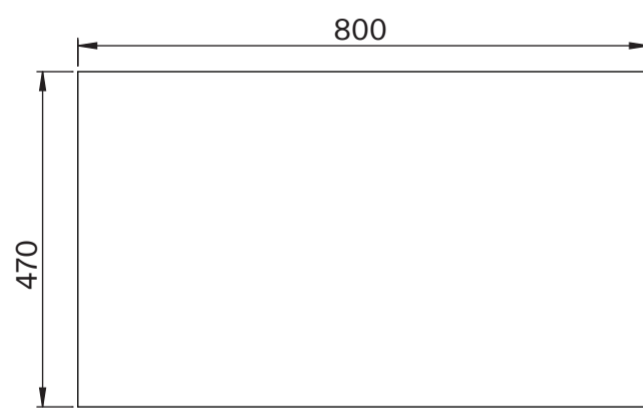

Basin

Side View - Section View

Top View

Vanity Unit

Top View

Top View - Section View

Side View - Section View

LUSO

Product Name	Volini 800mm (Oasis 600mm Basin)
Product Size (mm)	
Basin	600 x 350 x 160
Vanity Unit	800 x 470 x 565

All dimensions provided in millimeters.