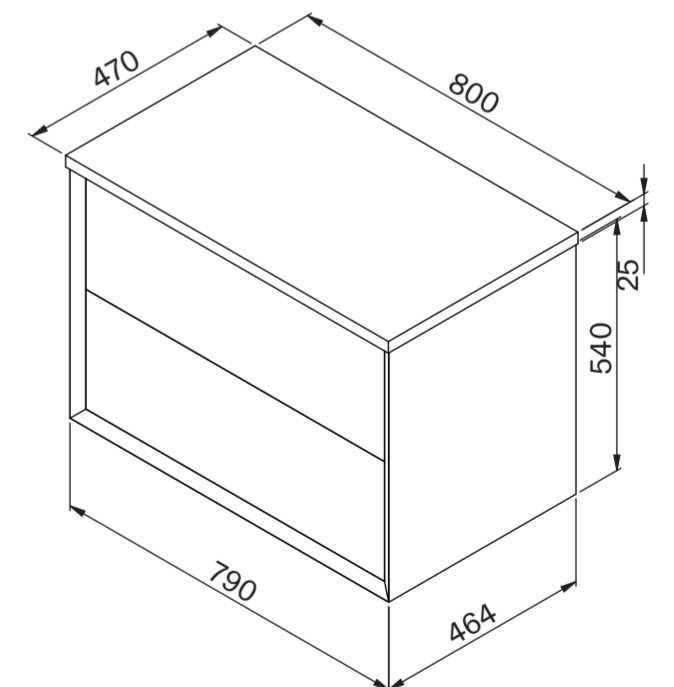

Basin

Side View - Section View

Top View

Vanity Unit

Top View

Top View - Section View

Side View - Section View

LUSO

Product Name	Volini 800mm (Oasis 600mm Basin)
Product Size (mm)	
Basin	600 x 350 x 160
Vanity Unit	800 x 470 x 565

All dimensions provided in millimeters.