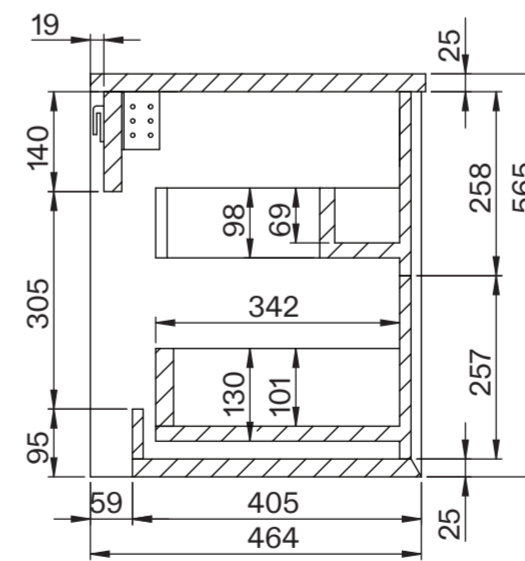

Basin

Side View - Section View

Top View

Vanity Unit

Top View

Top View - Section View

Side View - Section View

LUSO

Product Name	Volini 800mm (Oasis 600mm Basin)
Product Size (mm)	
Basin	600 x 350 x 160
Vanity Unit	800 x 470 x 565

All dimensions provided in millimeters.