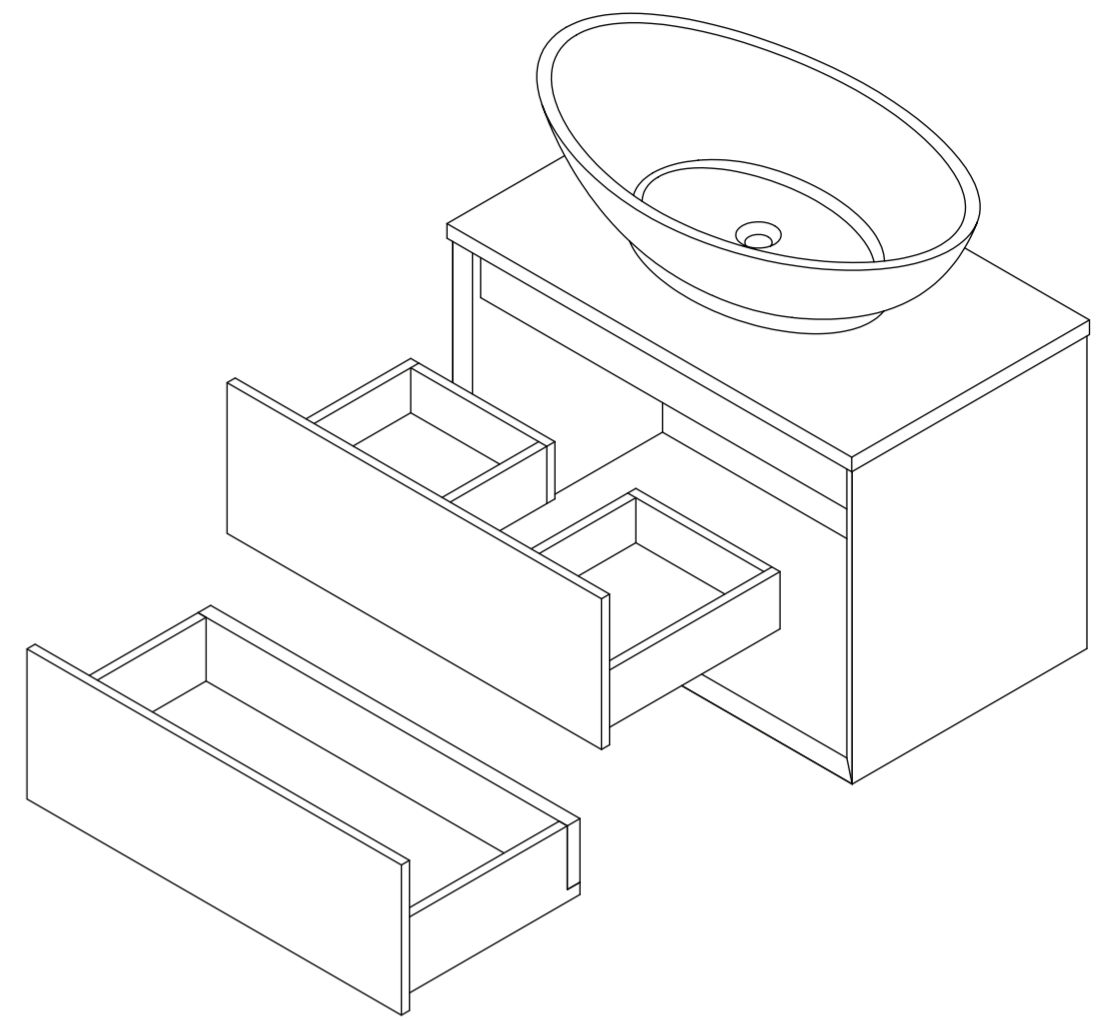

Basin

Side View - Section View

Top View

Vanity Unit

Top View

Top View - Section View

Side View - Section View

LUSO

Product Name	Volini 800mm (Oasis 600mm Basin)
Product Size (mm)	
Basin	600 x 350 x 160
Vanity Unit	800 x 470 x 565

All dimensions provided in millimeters.