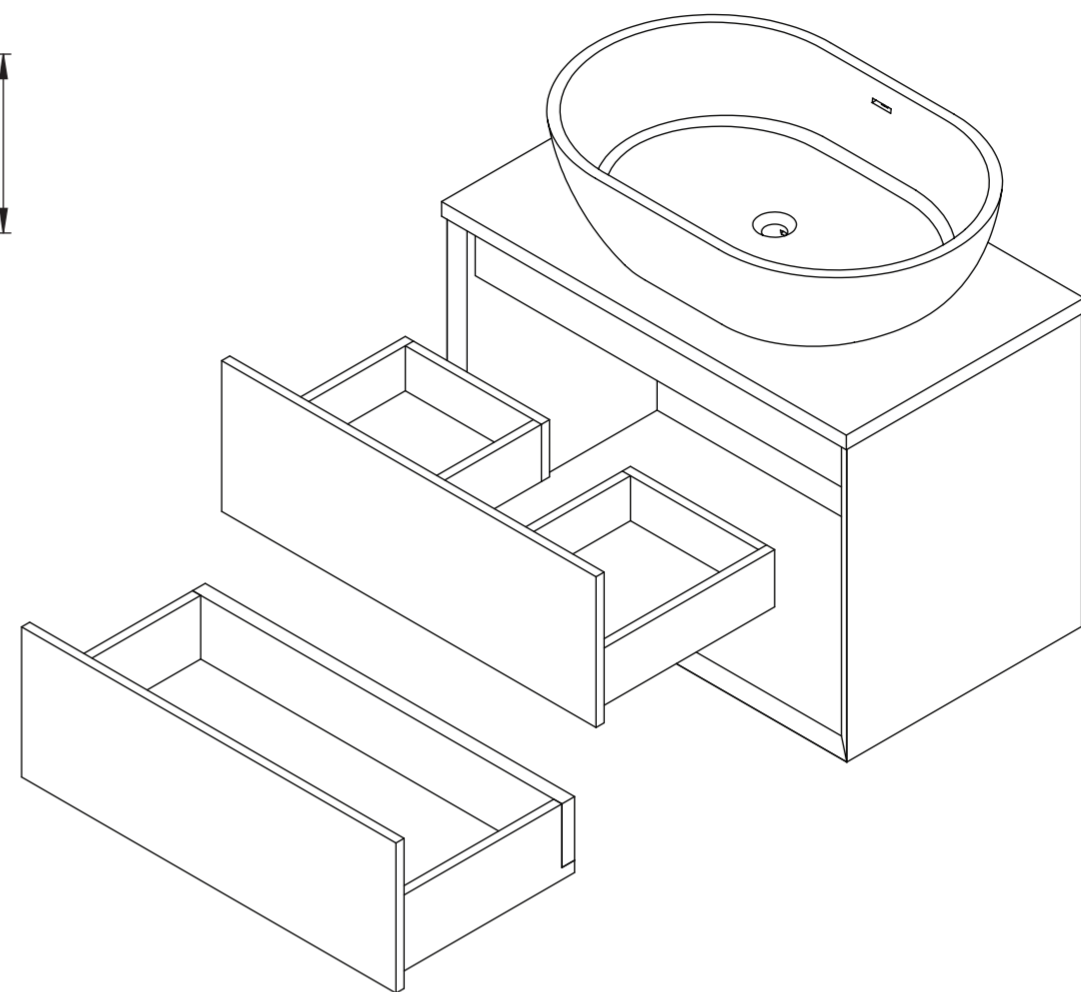

# Basin

Top View

Side View - Section View

Front View - Section View

# Vanity Unit

Top View

Top View - Section View

Side View - Section View

# LUSO

Product Name	Volini 800mm (Picasso Basin)
Product Size (mm)	
Basin	580 x 380 x 145
Vanity Unit	800 x 470 x 565

All dimensions provided in millimeters.