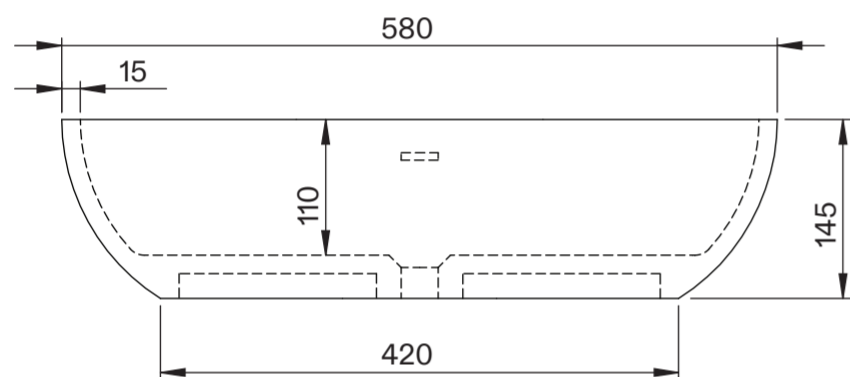

# Basin

Top View

Side View - Section View

Front View - Section View

# Vanity Unit

Top View

Top View - Section View

Side View - Section View

# LUSO

Product Name	Volini 800mm (Picasso Basin)
Product Size (mm)	
Basin	580 x 380 x 145
Vanity Unit	800 x 470 x 565

All dimensions provided in millimeters.