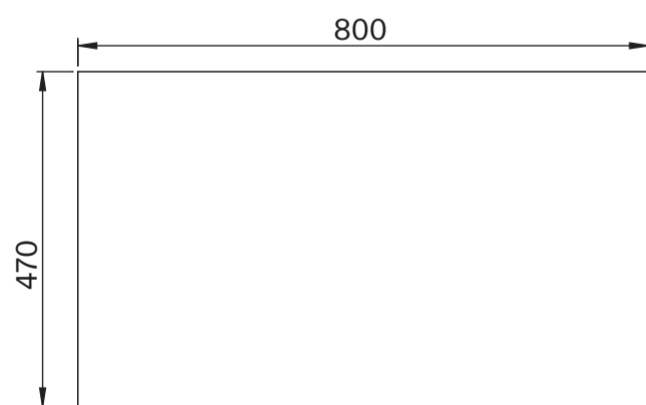

# Basin

Top View

Side View - Section View

Front View - Section View

# Vanity Unit

Top View

Top View - Section View

Side View - Section View

# LUSO

Product Name	Volini 800mm (Picasso Basin)
Product Size (mm)	
Basin	580 x 380 x 145
Vanity Unit	800 x 470 x 565

All dimensions provided in millimeters.