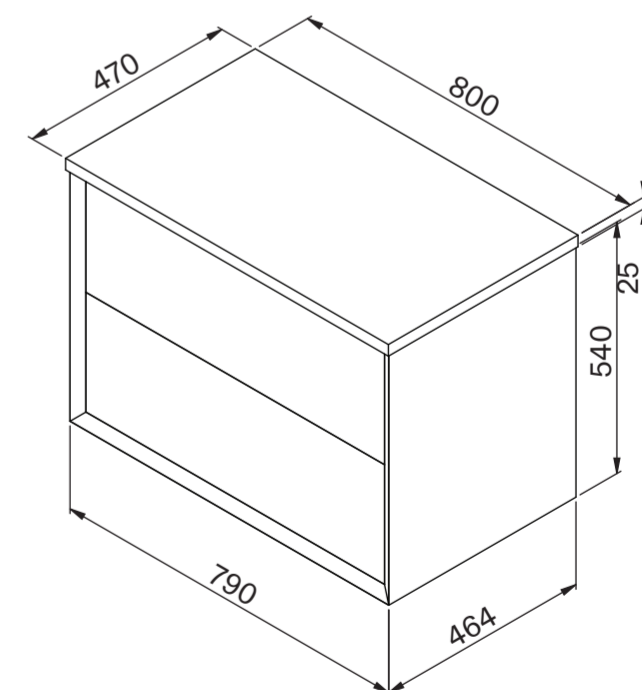

# Basin

Top View

Side View - Section View

Front View - Section View

# Vanity Unit

Top View

Top View - Section View

Side View - Section View

# LUSO

Product Name	Volini 800mm (Picasso Basin)
Product Size (mm)	
Basin	580 x 380 x 145
Vanity Unit	800 x 470 x 565

All dimensions provided in millimeters.