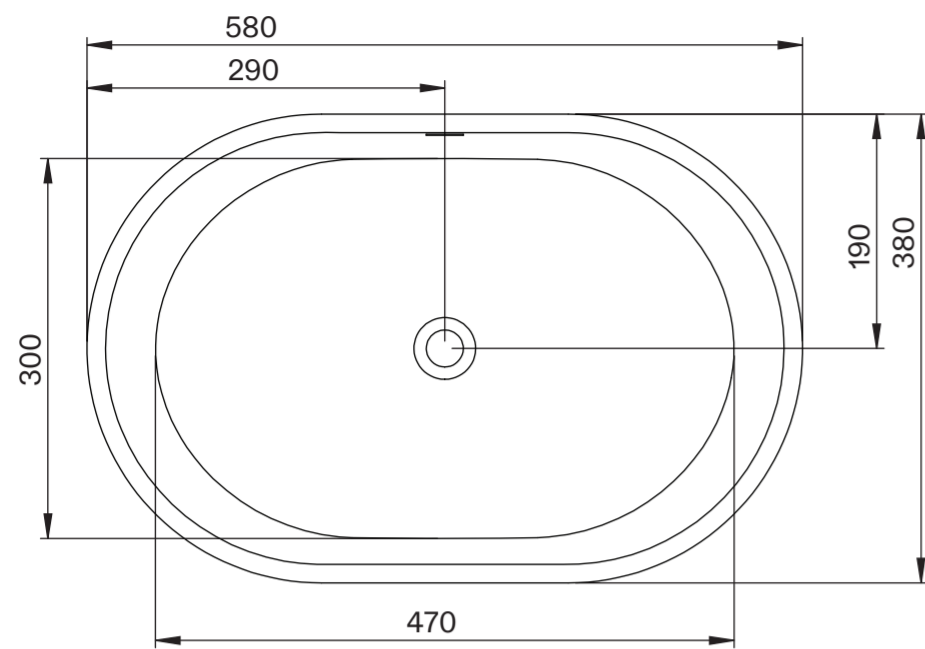

# Basin

Top View

Side View - Section View

Front View - Section View

# Vanity Unit

Top View

Top View - Section View

Side View - Section View

# LUSO

Product Name	Volini 800mm (Picasso Basin)
Product Size (mm)	
Basin	580 x 380 x 145
Vanity Unit	800 x 470 x 565

All dimensions provided in millimeters.