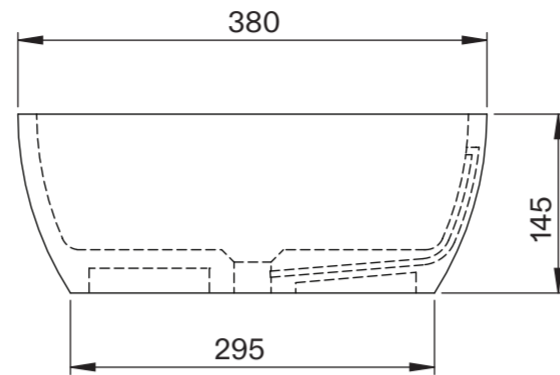

# Basin

Top View

Side View - Section View

Front View - Section View

# Vanity Unit

Top View

Top View - Section View

Side View - Section View

# LUSO

Product Name	Volini 800mm (Picasso Basin)
Product Size (mm)	
Basin	580 x 380 x 145
Vanity Unit	800 x 470 x 565

All dimensions provided in millimeters.