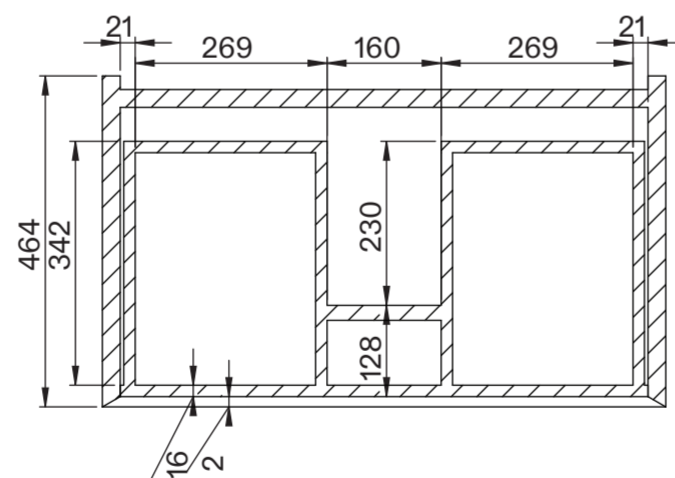

# Basin

Top View

Side View - Section View

Front View - Section View

# Vanity Unit

Top View

Top View - Section View

Side View - Section View

# LUSO

Product Name	Volini 800mm (Picasso Basin)
Product Size (mm)	
Basin	580 x 380 x 145
Vanity Unit	800 x 470 x 565

All dimensions provided in millimeters.