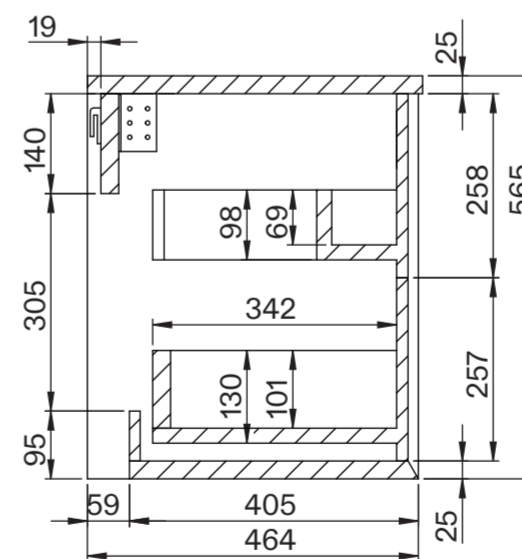

# Basin

Top View

Side View - Section View

Front View - Section View

# Vanity Unit

Top View

Top View - Section View

Side View - Section View

# LUSO

Product Name	Volini 800mm (Picasso Basin)
Product Size (mm)	
Basin	580 x 380 x 145
Vanity Unit	800 x 470 x 565

All dimensions provided in millimeters.