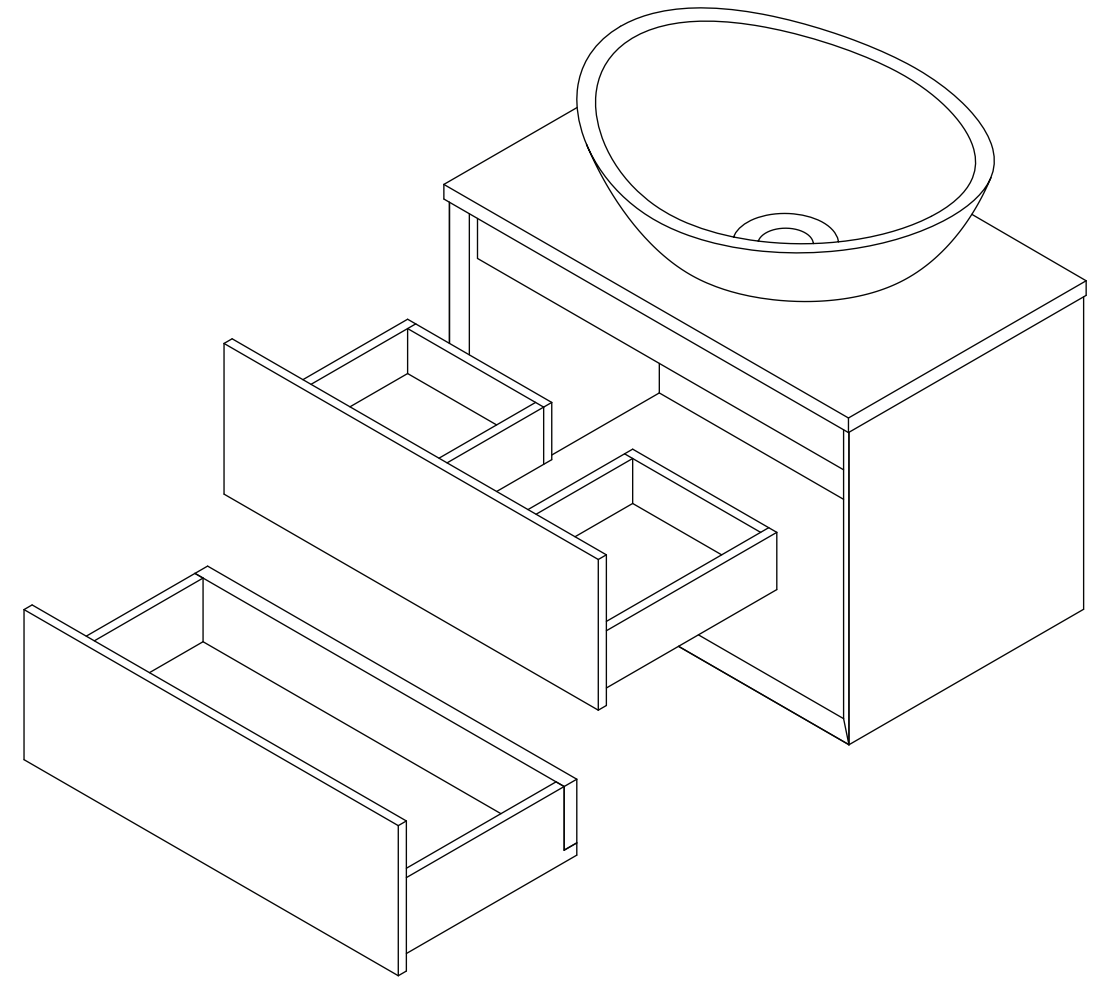

Basin

Top View

Side View - Section View

Vanity Unit

Top View

Top View - Section View

Side View - Section View

| | | |
|-------------|-------------------|---------------------------|
| LUSO | Product Name | Volini 800mm (Soho Basin) |
| | Product Size (mm) | |
| | Basin | 420 x 340 x 150 |
| | Vanity Unit | 800 x 470 x 565 |

All dimensions provided in millimeters.