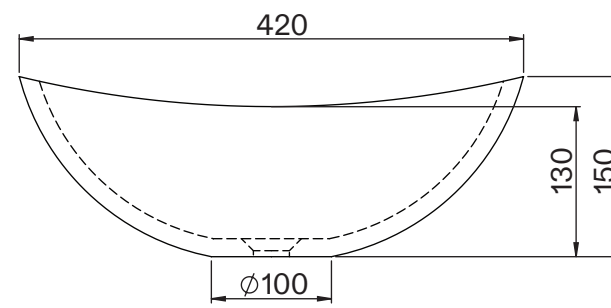

Basin

Top View

Side View - Section View

Vanity Unit

Top View

Top View - Section View

Side View - Section View

| | | |
|-------------|-------------------|---------------------------|
| LUSO | Product Name | Volini 800mm (Soho Basin) |
| | Product Size (mm) | |
| | Basin | 420 x 340 x 150 |
| | Vanity Unit | 800 x 470 x 565 |

All dimensions provided in millimeters.