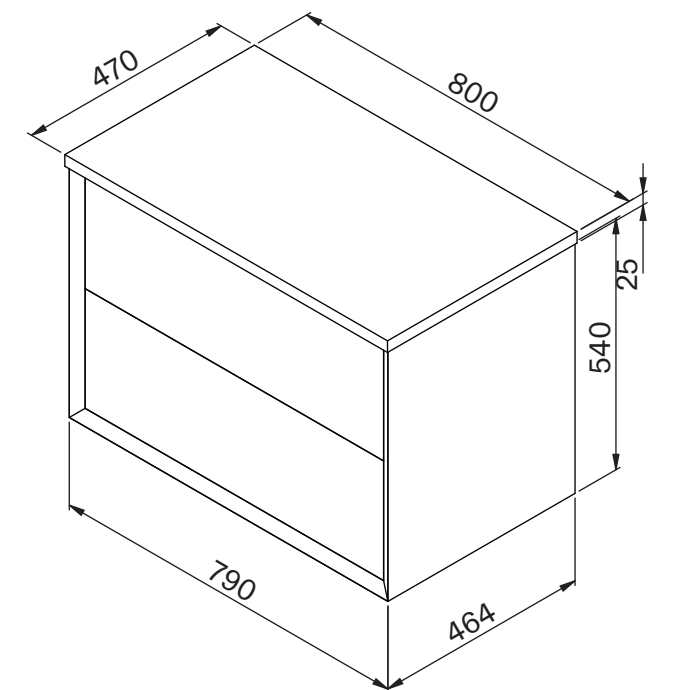

Basin

Top View

Side View - Section View

Vanity Unit

Top View

Top View - Section View

Side View - Section View

| | | |
|-------------|-------------------|---------------------------|
| LUSO | Product Name | Volini 800mm (Soho Basin) |
| | Product Size (mm) | |
| | Basin | 420 x 340 x 150 |
| | Vanity Unit | 800 x 470 x 565 |

All dimensions provided in millimeters.