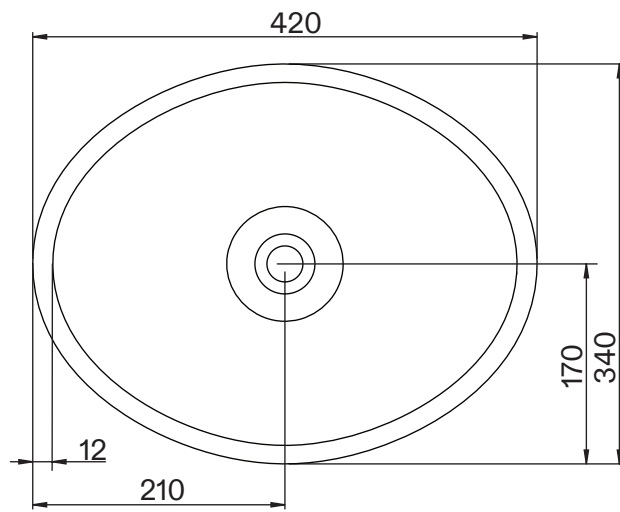

Basin

Top View

Side View - Section View

Vanity Unit

Top View

Top View - Section View

Side View - Section View

| | | |
|-------------|-------------------|---------------------------|
| LUSO | Product Name | Volini 800mm (Soho Basin) |
| | Product Size (mm) | |
| | Basin | 420 x 340 x 150 |
| | Vanity Unit | 800 x 470 x 565 |

All dimensions provided in millimeters.