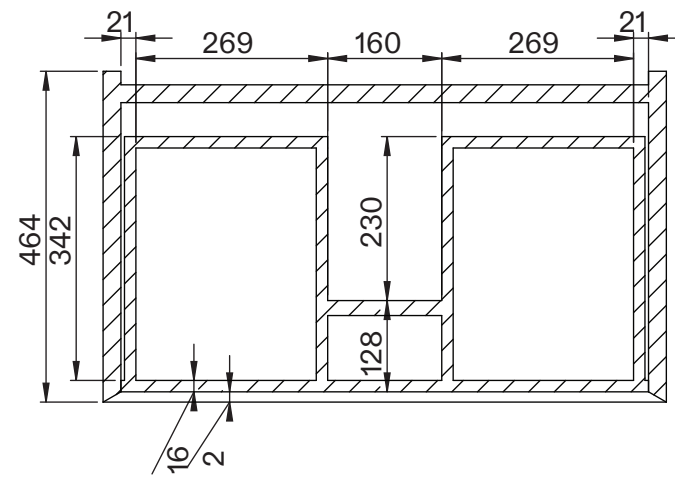

Basin

Top View

Side View - Section View

Vanity Unit

Top View

Top View - Section View

Side View - Section View

| | | |
|-------------|-------------------|---------------------------|
| LUSO | Product Name | Volini 800mm (Soho Basin) |
| | Product Size (mm) | |
| | Basin | 420 x 340 x 150 |
| | Vanity Unit | 800 x 470 x 565 |

All dimensions provided in millimeters.