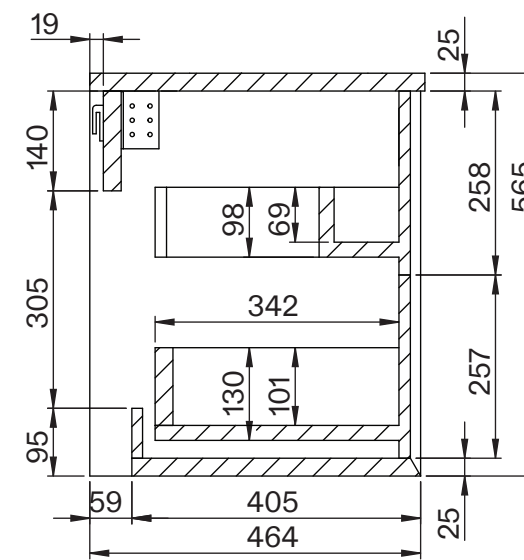

Basin

Top View

Side View - Section View

Vanity Unit

Top View

Top View - Section View

Side View - Section View

| | | |
|-------------|-------------------|---------------------------|
| LUSO | Product Name | Volini 800mm (Soho Basin) |
| | Product Size (mm) | |
| | Basin | 420 x 340 x 150 |
| | Vanity Unit | 800 x 470 x 565 |

All dimensions provided in millimeters.