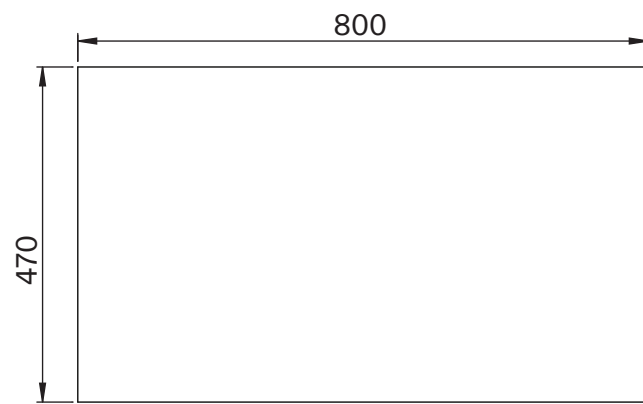

Basin

Top View

Side View - Section View

Vanity Unit

Top View

Top View - Section View

Side View - Section View

| | | |
|-------------|-------------------|---------------------------|
| LUSO | Product Name | Volini 800mm (Soho Basin) |
| | Product Size (mm) | |
| | Basin | 420 x 340 x 150 |
| | Vanity Unit | 800 x 470 x 565 |

All dimensions provided in millimeters.