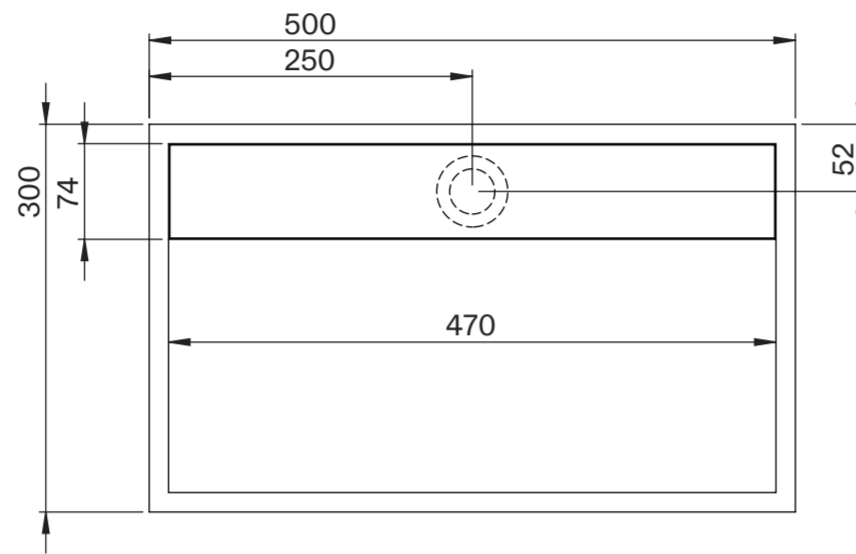

# Basin

Side View - Section View

Top View

# Vanity Unit

Top View - Section View

Side View - Section View

<b>LUSO</b>	Product Name	Volini 1200mm (Cube Basin)
	Product Size (mm)	
	Basin	500 x 300 x 110
	Vanity Unit	1200 x 470 x 565

All dimensions provided in millimeters.