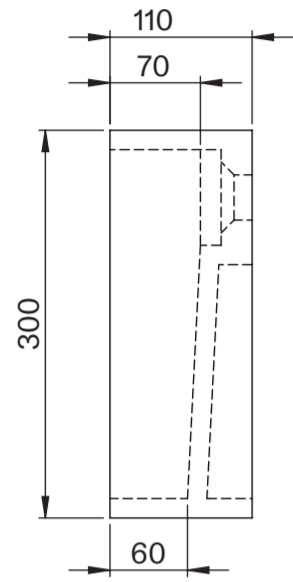

# Basin

Side View - Section View

Top View

# Vanity Unit

Top View - Section View

Side View - Section View

<b>LUSO</b>	Product Name	Volini 1200mm (Cube Basin)
	Product Size (mm)	
	Basin	500 x 300 x 110
	Vanity Unit	1200 x 470 x 565

All dimensions provided in millimeters.