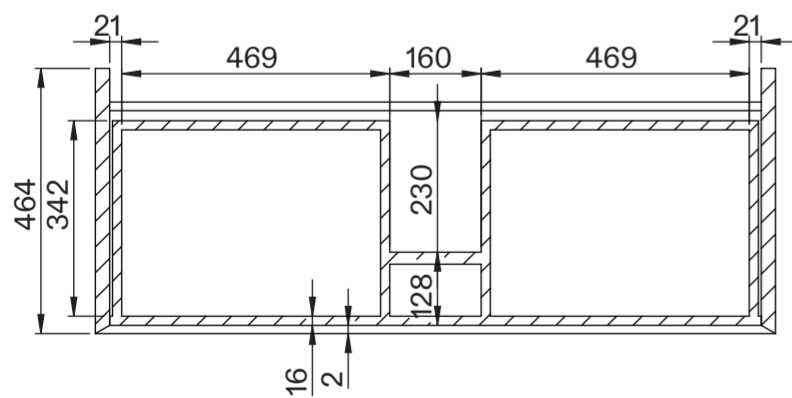

# Basin

Side View - Section View

Top View

# Vanity Unit

Top View - Section View

Side View - Section View

<b>LUSO</b>	Product Name	Volini 1200mm (Cube Basin)
	Product Size (mm)	
	Basin	500 x 300 x 110
	Vanity Unit	1200 x 470 x 565

All dimensions provided in millimeters.