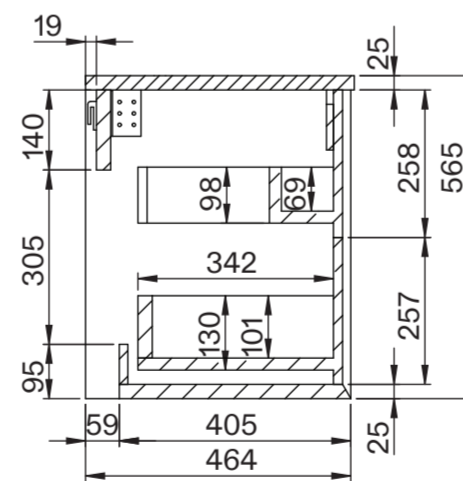

# Basin

Side View - Section View

Top View

# Vanity Unit

Top View - Section View

Side View - Section View

<b>LUSO</b>	Product Name	Volini 1200mm (Cube Basin)
	Product Size (mm)	
	Basin	500 x 300 x 110
	Vanity Unit	1200 x 470 x 565

All dimensions provided in millimeters.