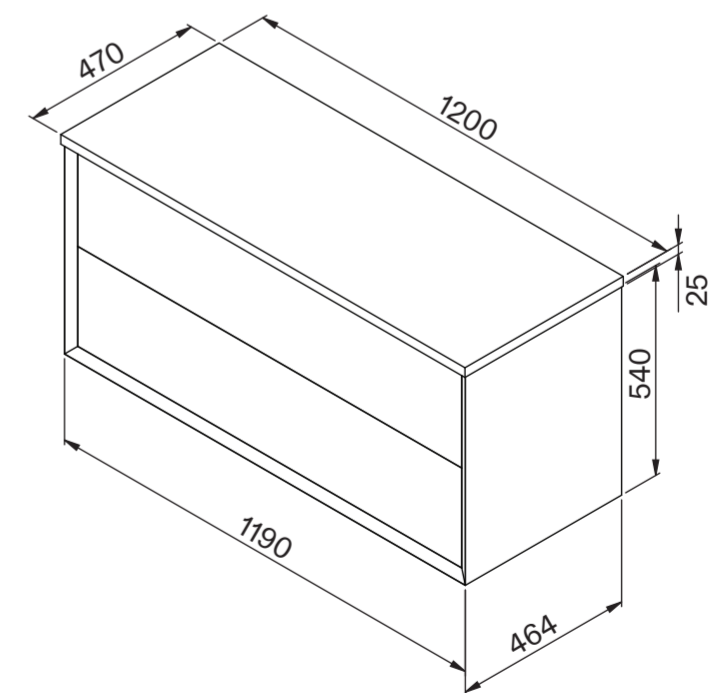

# Basin

Side View - Section View

Top View

# Vanity Unit

Top View - Section View

Side View - Section View

<b>LUSO</b>	Product Name	Volini 1200mm (Cube Basin)
	Product Size (mm)	
	Basin	500 x 300 x 110
	Vanity Unit	1200 x 470 x 565

All dimensions provided in millimeters.