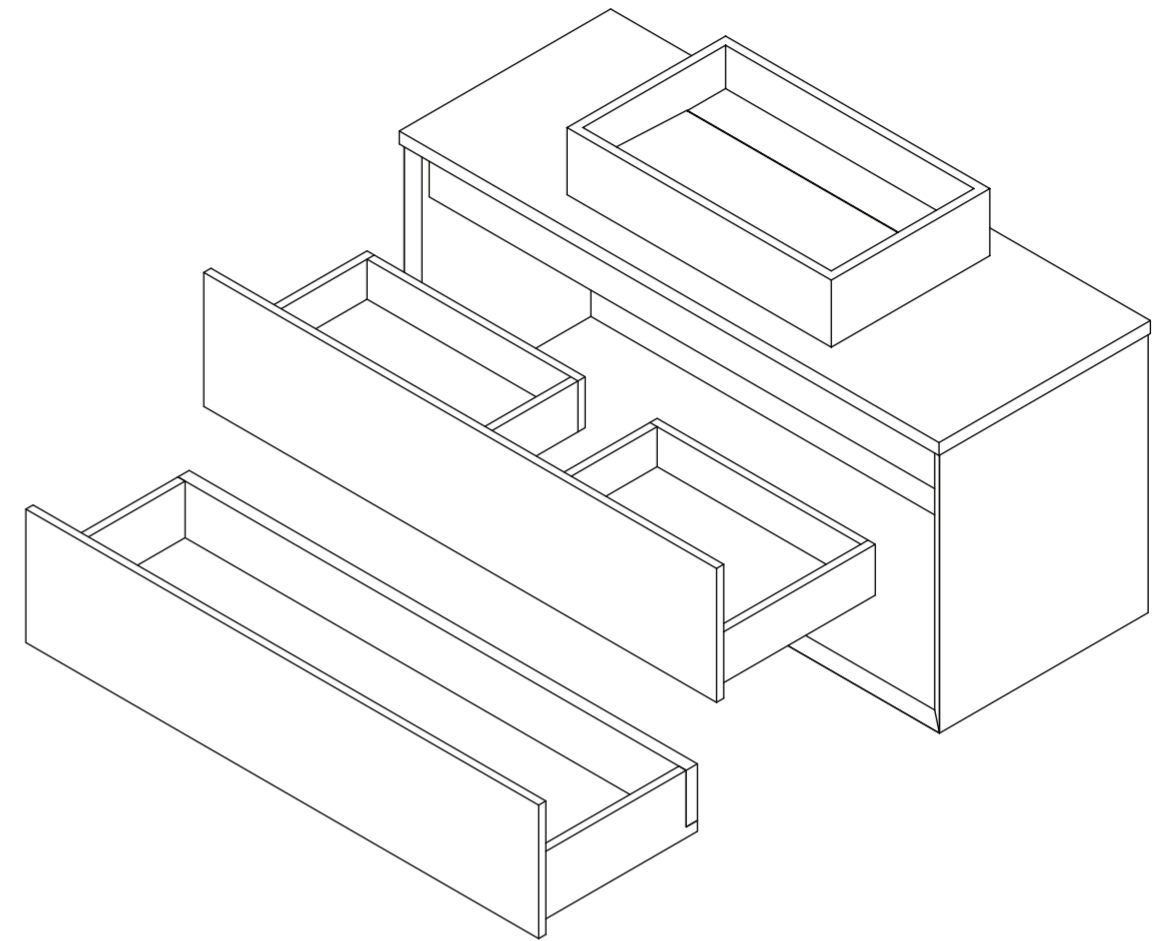

# Basin

Side View - Section View

Top View

# Vanity Unit

Top View - Section View

Side View - Section View

<b>LUSO</b>	Product Name	Volini 1200mm (Cube Basin)
	Product Size (mm)	
	Basin	500 x 300 x 110
	Vanity Unit	1200 x 470 x 565

All dimensions provided in millimeters.