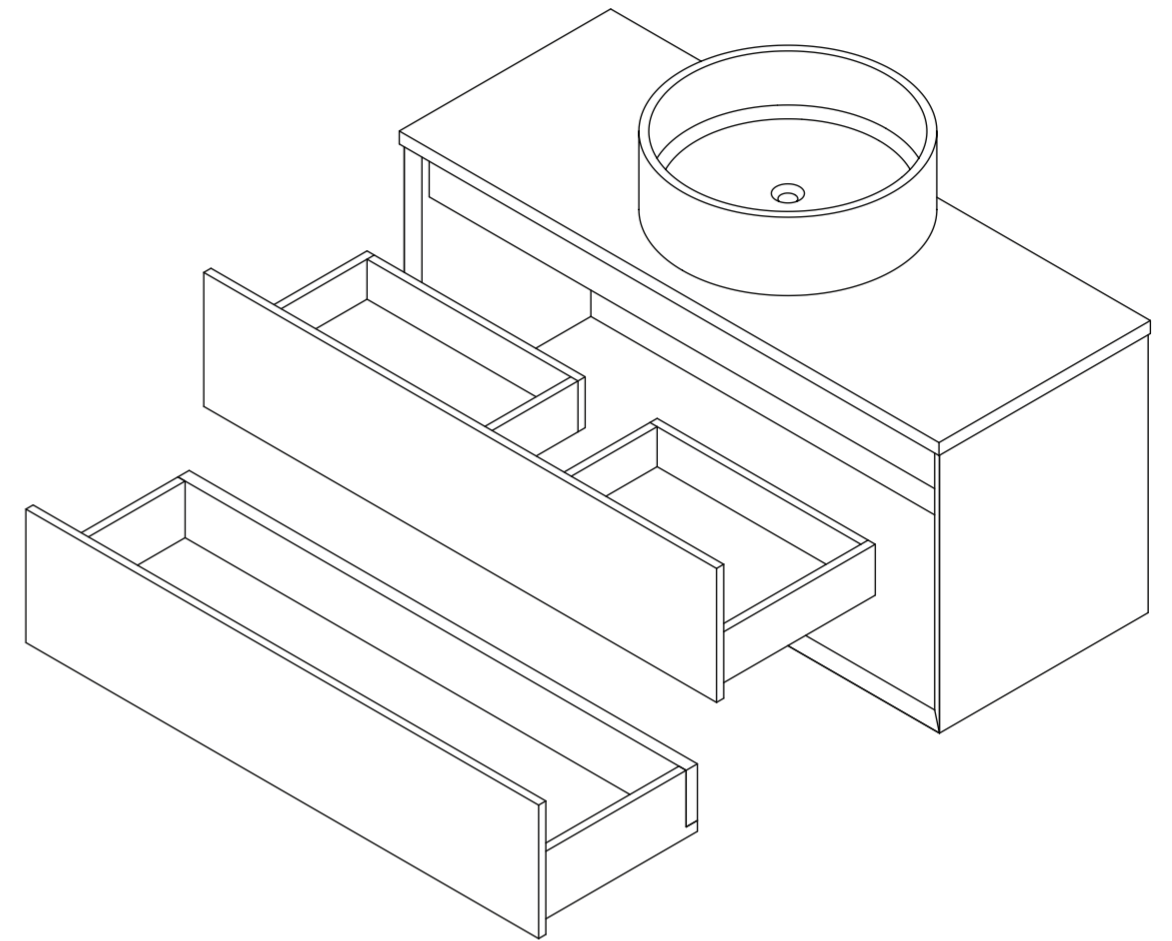

Basin

Side View - Section View

Top View

Vanity Unit

Top View - Section View

Side View - Section View

LUSO	Product Name	Volini 1200mm (Nuvo Basin)
	Product Size (mm)	
	Basin	450 x 145
	Vanity Unit	1200 x 470 x 565

All dimensions provided in millimeters.