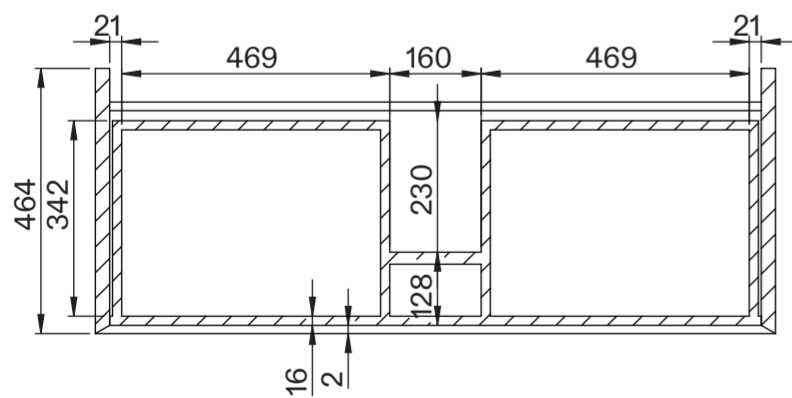

Basin

Side View - Section View

Top View

Vanity Unit

Top View - Section View

Side View - Section View

LUSO	Product Name	Volini 1200mm (Nuvo Basin)
	Product Size (mm)	
	Basin	450 x 145
	Vanity Unit	1200 x 470 x 565

All dimensions provided in millimeters.