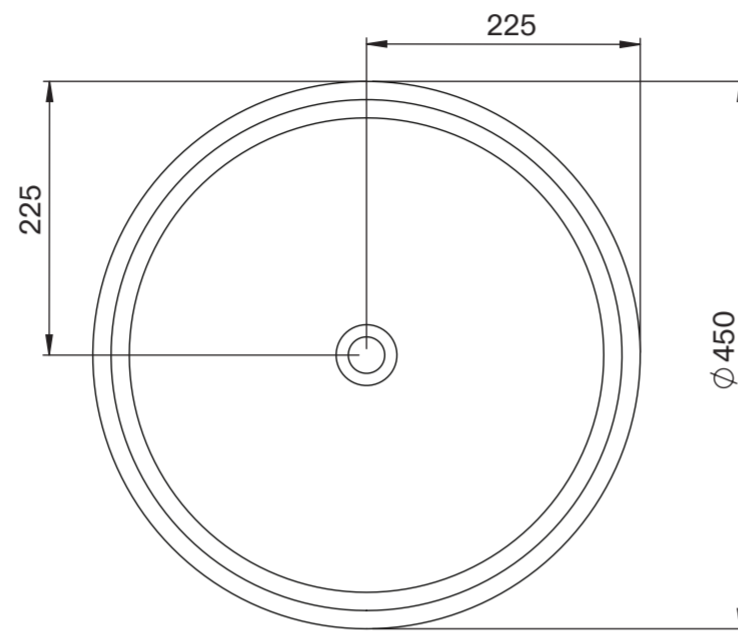

Basin

Side View - Section View

Top View

Vanity Unit

Top View - Section View

Side View - Section View

LUSO	Product Name	Volini 1200mm (Nuvo Basin)
	Product Size (mm)	
	Basin	450 x 145
	Vanity Unit	1200 x 470 x 565

All dimensions provided in millimeters.