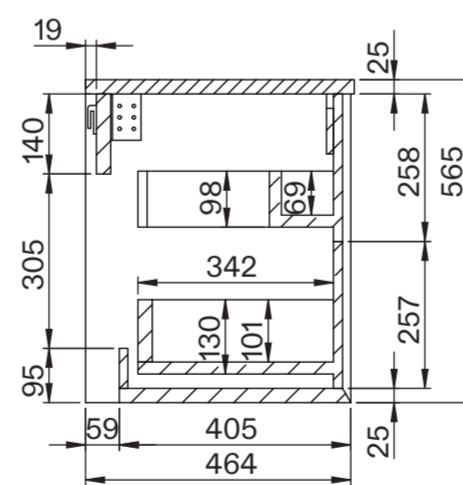

Basin

Side View - Section View

Top View

Vanity Unit

Top View - Section View

Side View - Section View

LUSO	Product Name	Volini 1200mm (Nuvo Basin)
	Product Size (mm)	
	Basin	450 x 145
	Vanity Unit	1200 x 470 x 565

All dimensions provided in millimeters.