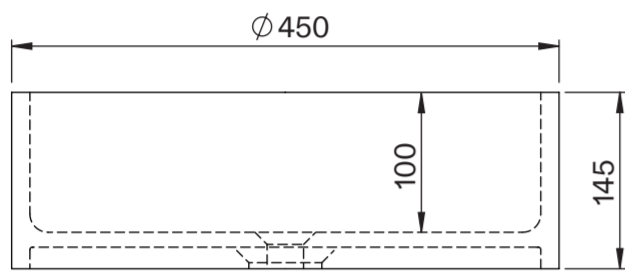

Basin

Side View - Section View

Top View

Vanity Unit

Top View - Section View

Side View - Section View

LUSO	Product Name	Volini 1200mm (Nuvo Basin)
	Product Size (mm)	
	Basin	450 x 145
	Vanity Unit	1200 x 470 x 565

All dimensions provided in millimeters.