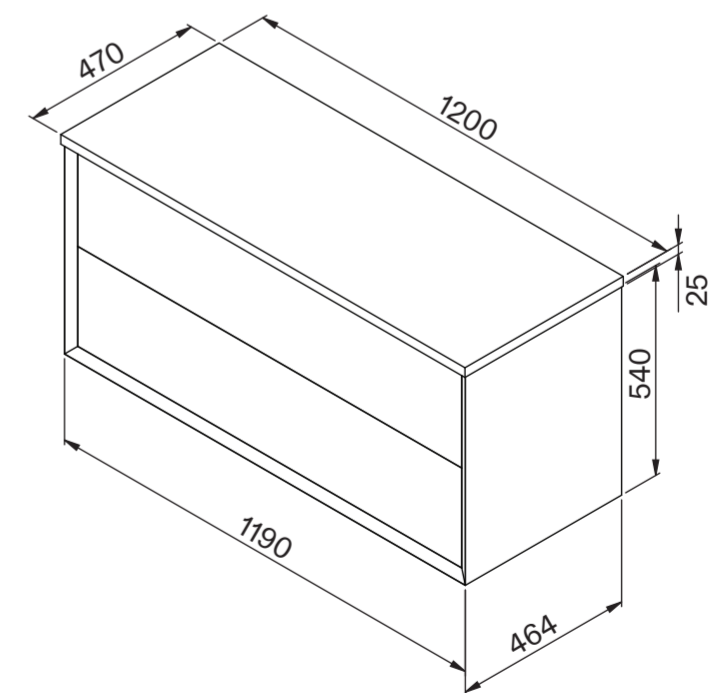

Basin

Side View - Section View

Top View

Vanity Unit

Top View - Section View

Side View - Section View

LUSO	Product Name	Volini 1200mm (Nuvo Basin)
	Product Size (mm)	
	Basin	450 x 145
	Vanity Unit	1200 x 470 x 565

All dimensions provided in millimeters.