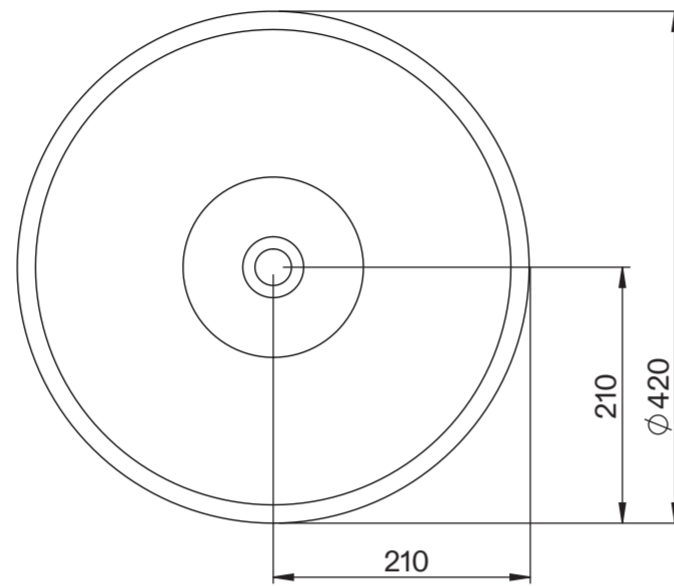

Basin

Side View - Section View

Top View

Vanity Unit

Top View - Section View

Side View - Section View

LUSO	Product Name	Volini 1200mm (Oasis 420mm Basin)
	Product Size (mm)	
	Basin	420 x 160
	Vanity Unit	1200 x 470 x 565

All dimensions provided in millimeters.