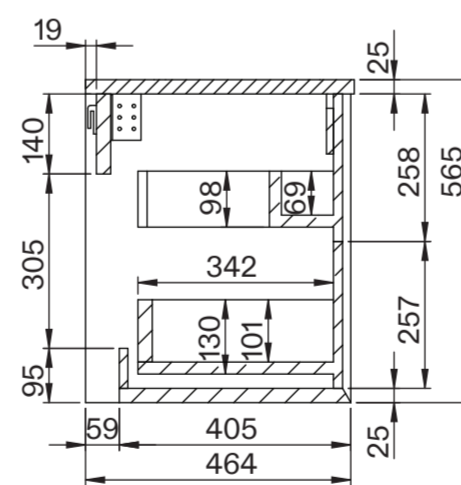

Basin

Side View - Section View

Top View

Vanity Unit

Top View - Section View

Side View - Section View

LUSO	Product Name	Volini 1200mm (Oasis 420mm Basin)
	Product Size (mm)	
	Basin	420 x 160
	Vanity Unit	1200 x 470 x 565

All dimensions provided in millimeters.