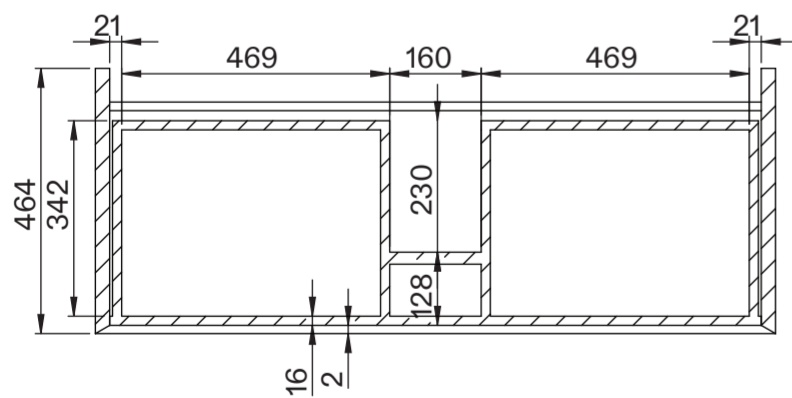

Basin

Side View - Section View

Top View

Vanity Unit

Top View - Section View

Side View - Section View

LUSO	Product Name	Volini 1200mm (Oasis 420mm Basin)
	Product Size (mm)	
	Basin	420 x 160
	Vanity Unit	1200 x 470 x 565

All dimensions provided in millimeters.