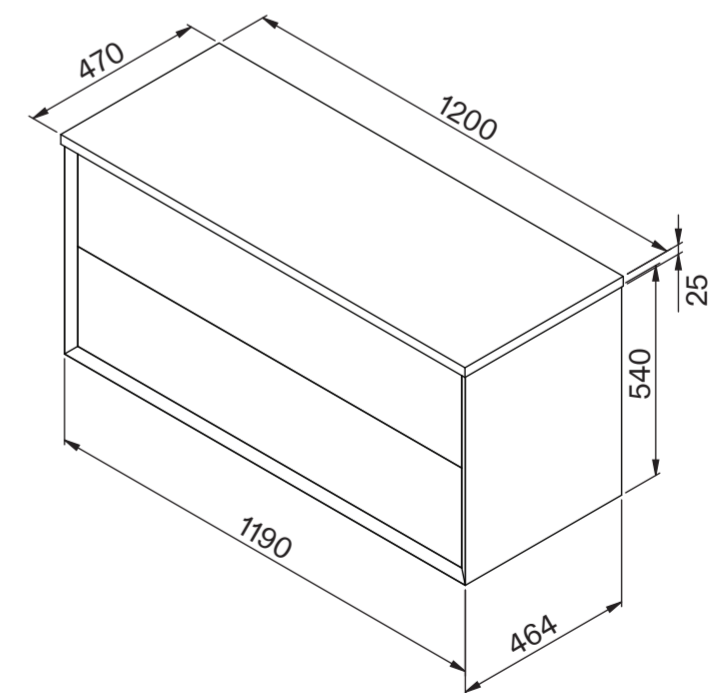

Basin

Side View - Section View

Top View

Vanity Unit

Top View - Section View

Side View - Section View

LUSO	Product Name	Volini 1200mm (Oasis 420mm Basin)
	Product Size (mm)	
	Basin	420 x 160
	Vanity Unit	1200 x 470 x 565

All dimensions provided in millimeters.