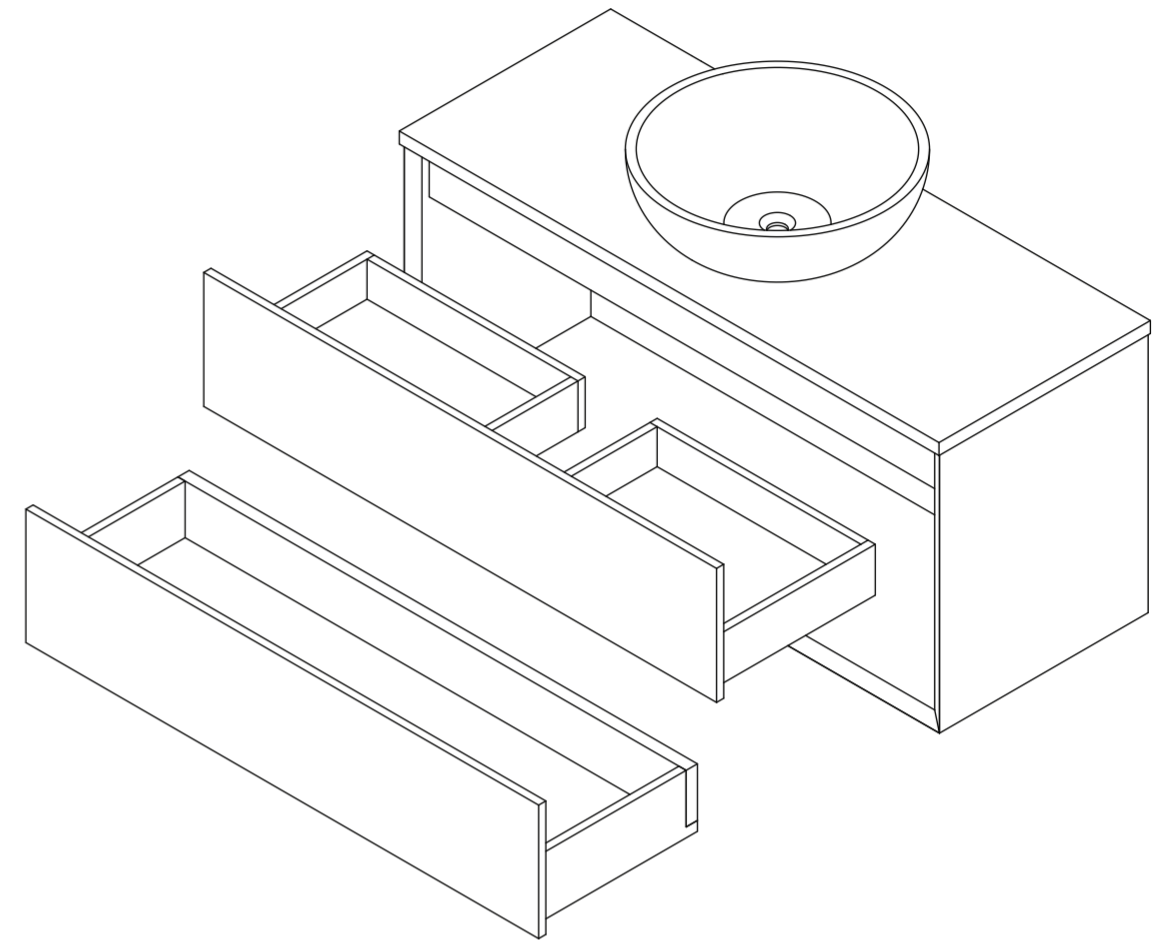

Basin

Side View - Section View

Top View

Vanity Unit

Top View - Section View

Side View - Section View

LUSO	Product Name	Volini 1200mm (Oasis 420mm Basin)
	Product Size (mm)	
	Basin	420 x 160
	Vanity Unit	1200 x 470 x 565

All dimensions provided in millimeters.