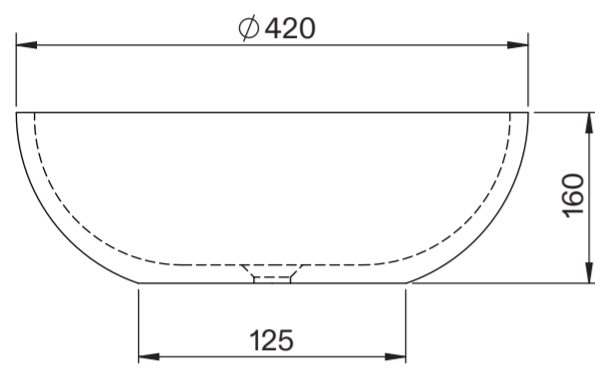

Basin

Side View - Section View

Top View

Vanity Unit

Top View - Section View

Side View - Section View

LUSO	Product Name	Volini 1200mm (Oasis 420mm Basin)
	Product Size (mm)	
	Basin	420 x 160
	Vanity Unit	1200 x 470 x 565

All dimensions provided in millimeters.